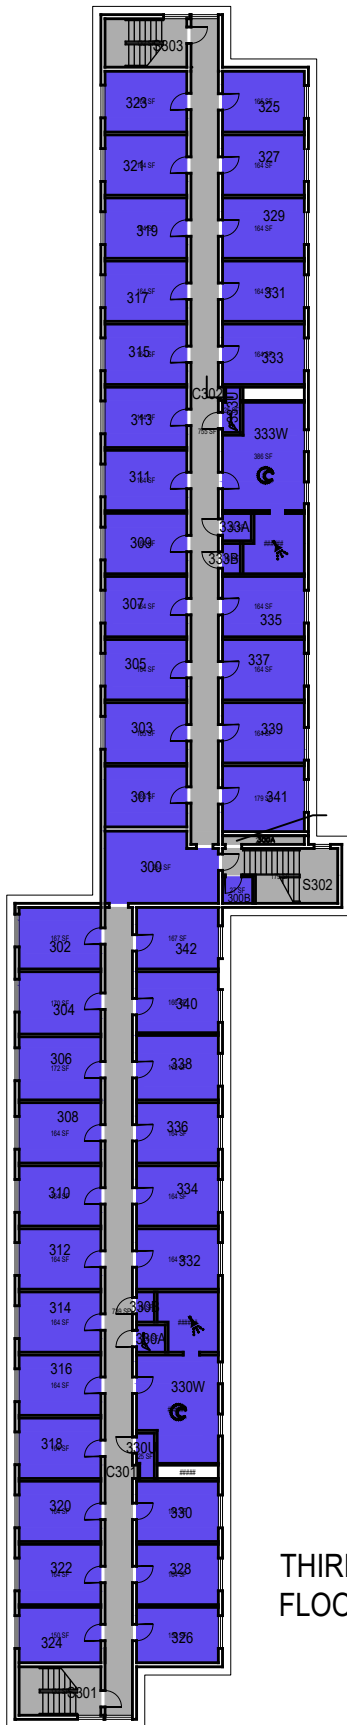

CAL POLY

Tenaya Hall

Floor 1
Space Data http://afd.calpoly.edu/facilities/spacefacility/space_data.asp

FACILITIES MANAGEMENT AND DEVELOPMENT

00000 UNASSIGN	107500 OCOB	120000 ACAD AFRS	137500 UNIV DEV
102500 CAFES	110000 CLA	120400 ITS	140000 STUD AFRS
105000 CAED	112500 CENG	121300 DIV/INCL	145000 PRESIDENT
117500 CSM	125000 AFD	150000 UNIV SUP	

College/Division

October 2020

1"=35'

THIRD FLOOR

SECOND FLOOR

CAL POLY

Tenaya Hall

Floors 2 and 3

College/Division

October 2020

1"=35'