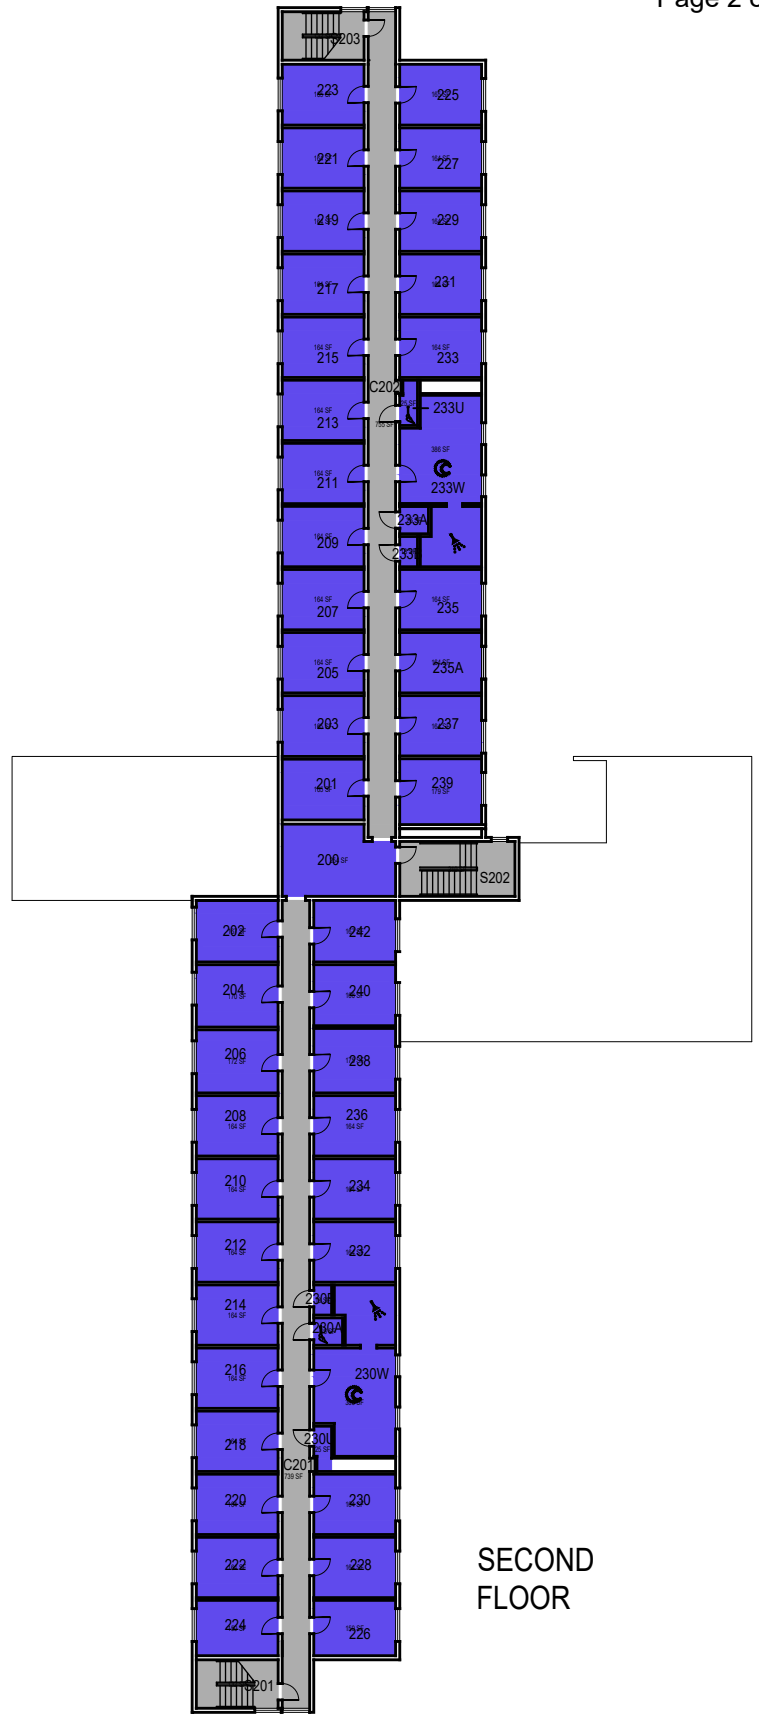

CAL POLY

Tenaya Hall

Floor 1
Space Data http://afd.calpoly.edu/facilities/spacefacility/space_data.asp

FACILITIES MANAGEMENT AND DEVELOPMENT

00000 UNASSIGN	107500 OCOB	120000 ACAD AFRS	137500 UNIV DEV
102500 CAFES	110000 CLA	120400 ITS	140000 STUD AFRS
105000 CAED	112500 CENG	121300 DIV/INCL	145000 PRESIDENT
117500 CSM	125000 AFD	150000 UNIV SUP	

College/Division

October 2020

1"=35'

THIRD FLOOR

SECOND FLOOR

CAL POLY

Tenaya Hall

Floors 2 and 3

College/Division

October 2020

1"=35'