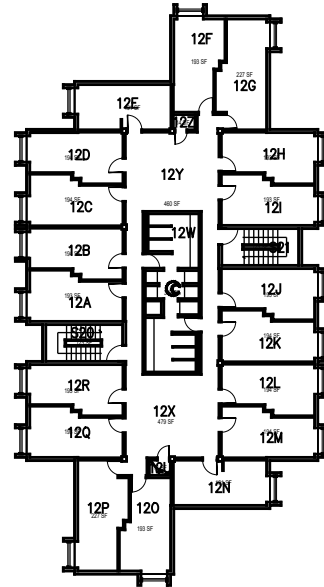

October 2020

CAL POLY

Sierra Madre Hall

Floor 1-Towers 0-2+Lounge
Space Data http://afd.calpoly.edu/facilities/spacefacility/space_data.asp

FACILITIES MANAGEMENT AND DEVELOPMENT

1:40

Sierra Madre Hall

Floor 1-Towers 3-5
Space Data http://afd.calpoly.edu/facilities/spacefacility/space_data.asp

CAL POLY

Sierra Madre Hall

Floor 2-Towers 0-2 + Lounge
Space Data http://afd.calpoly.edu/facilities/spacefacility/space_data.asp

FACILITIES MANAGEMENT AND DEVELOPMENT

October 2020

1:40

CAL POLY

Sierra Madre Hall