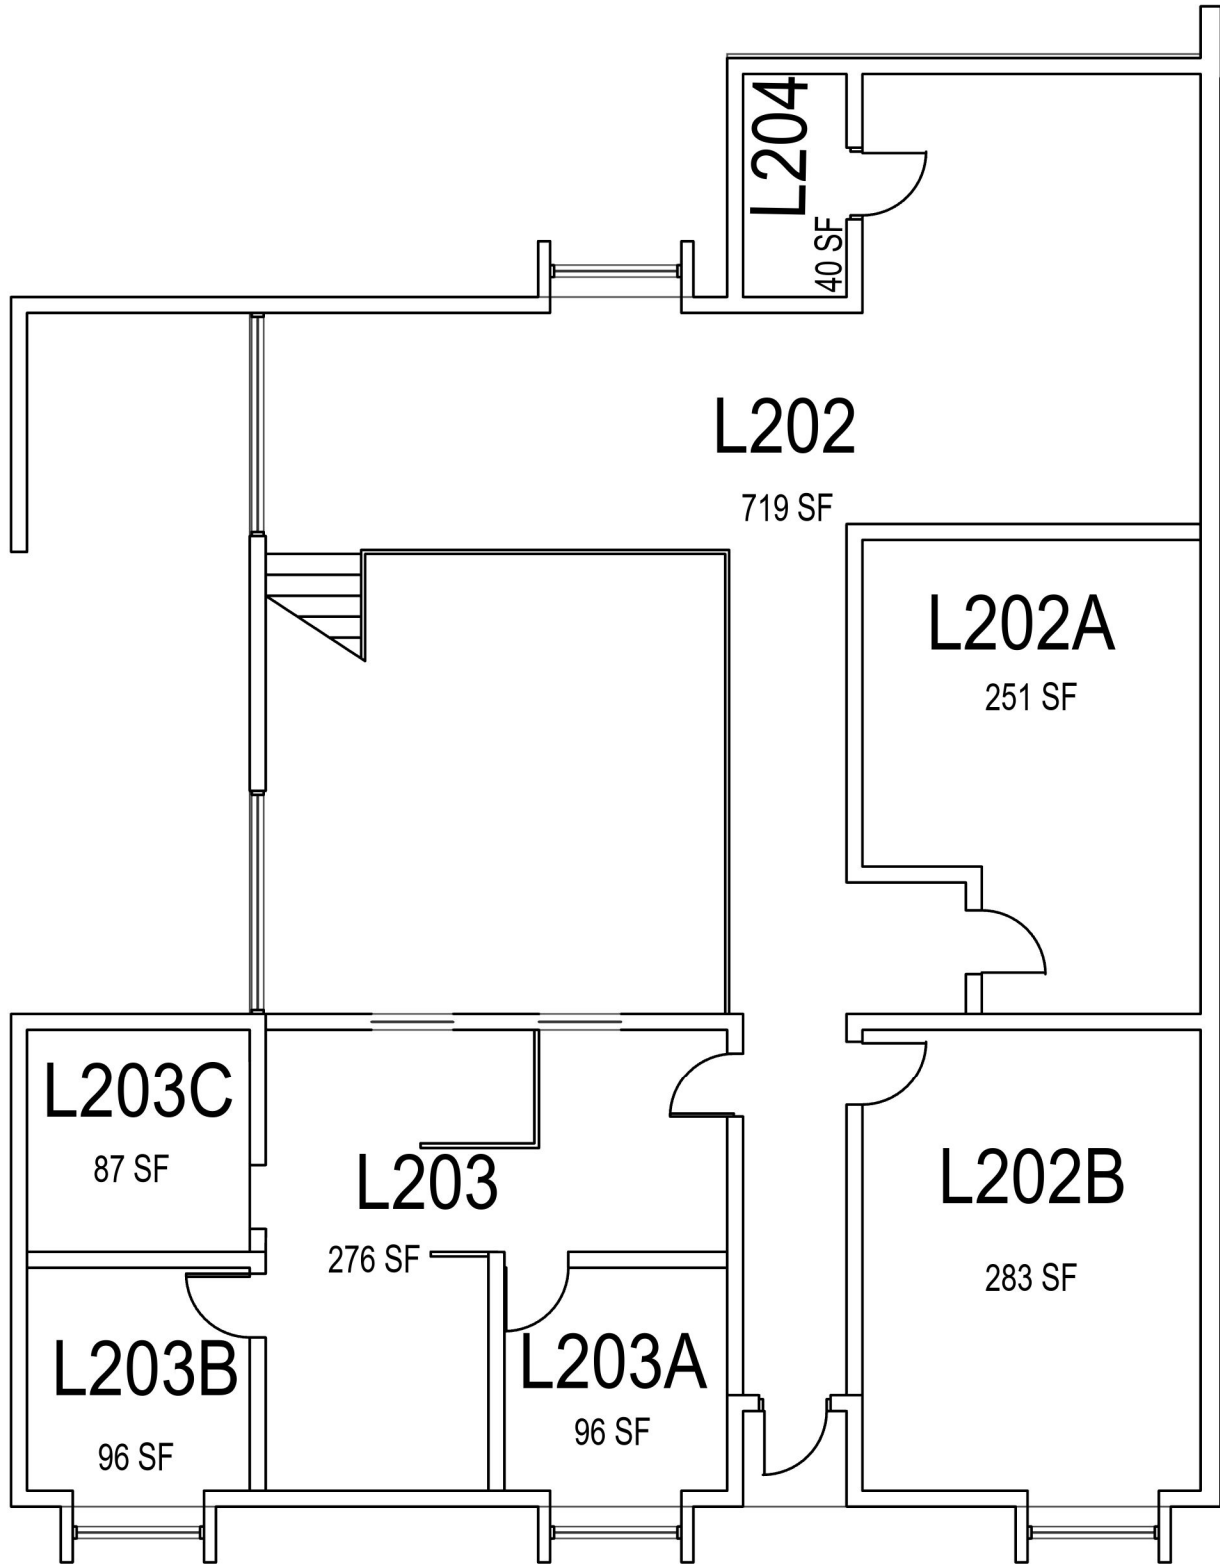

# Sierra Madre Hall

Floor 1-Towers 3-5

FACILITIES MANAGEMENT AND DEVELOPMENT

Space Data [http://afd.calpoly.edu/facilities/spacefacility/space\\_data.asp](http://afd.calpoly.edu/facilities/spacefacility/space_data.asp)

# Sierra Madre Hall

Floor 2-Towers 0-2 + Lounge

**CAL POLY**

Sierra Madre Hall

Floor - Lounge