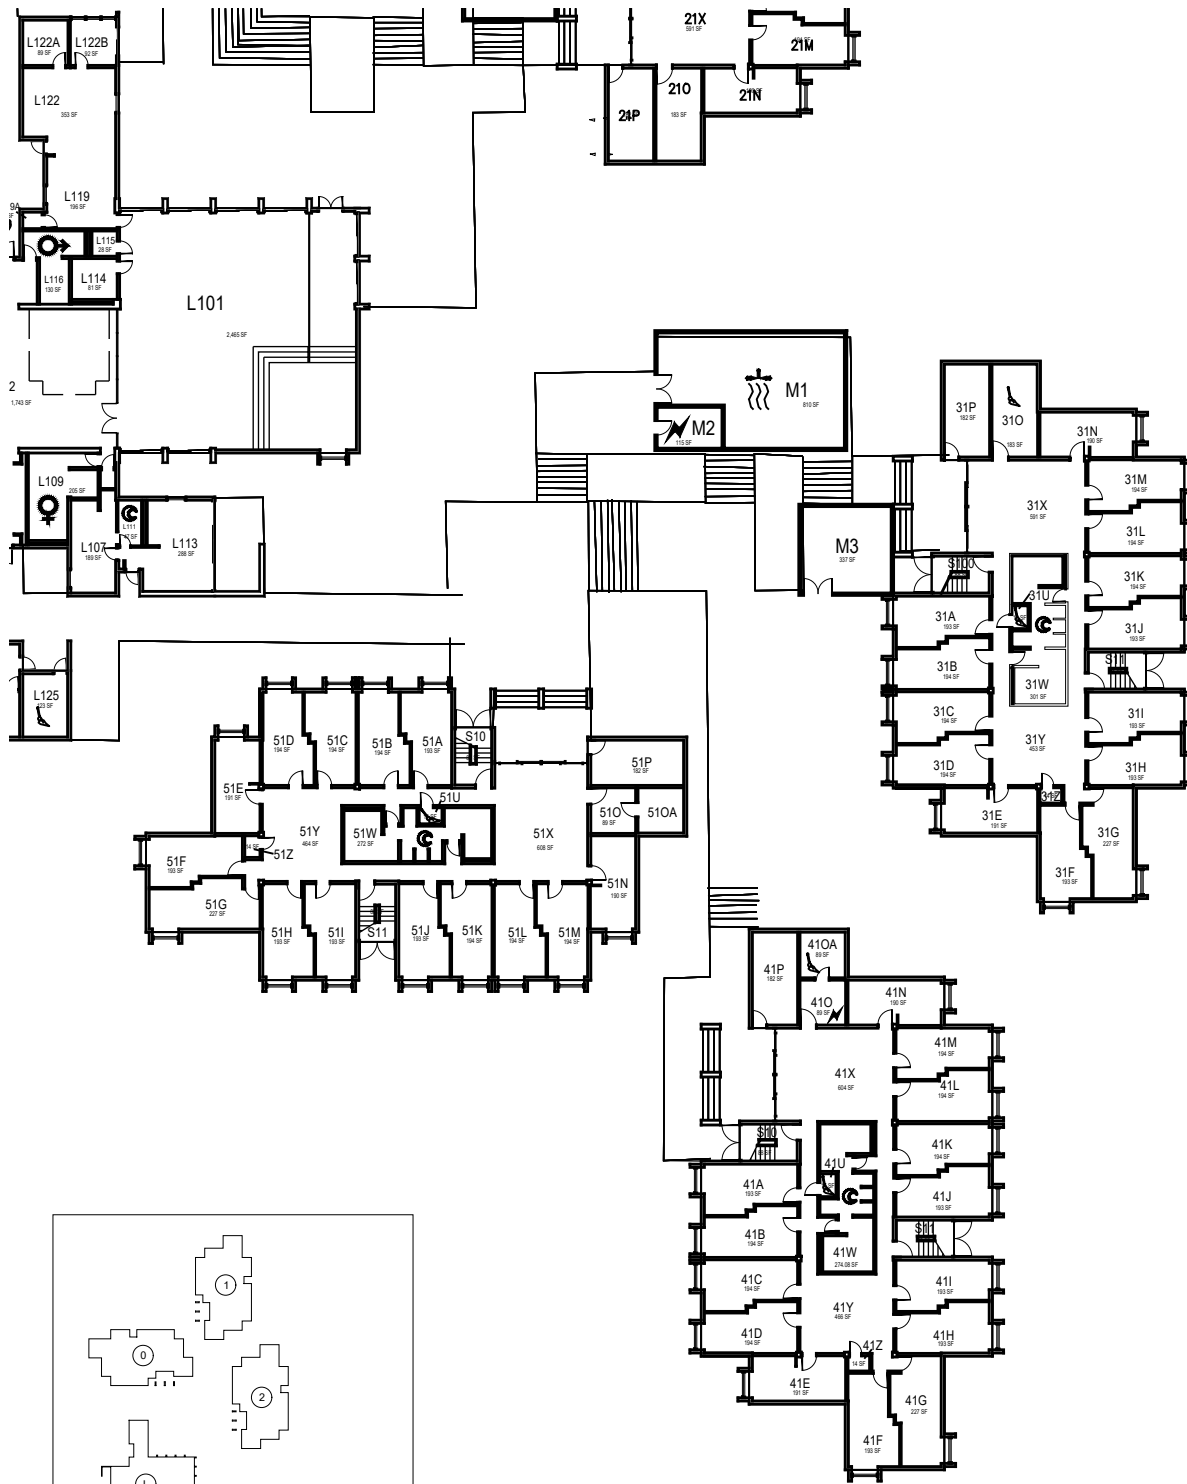

CAL POLY

Sierra Madre Hall

Floor 1-Towers 3-5

FACILITIES MANAGEMENT AND DEVELOPMENT

Space Data <http://afd.calpoly.edu/facilities/spacefacility/space_data.asp>

March 2022

1:40