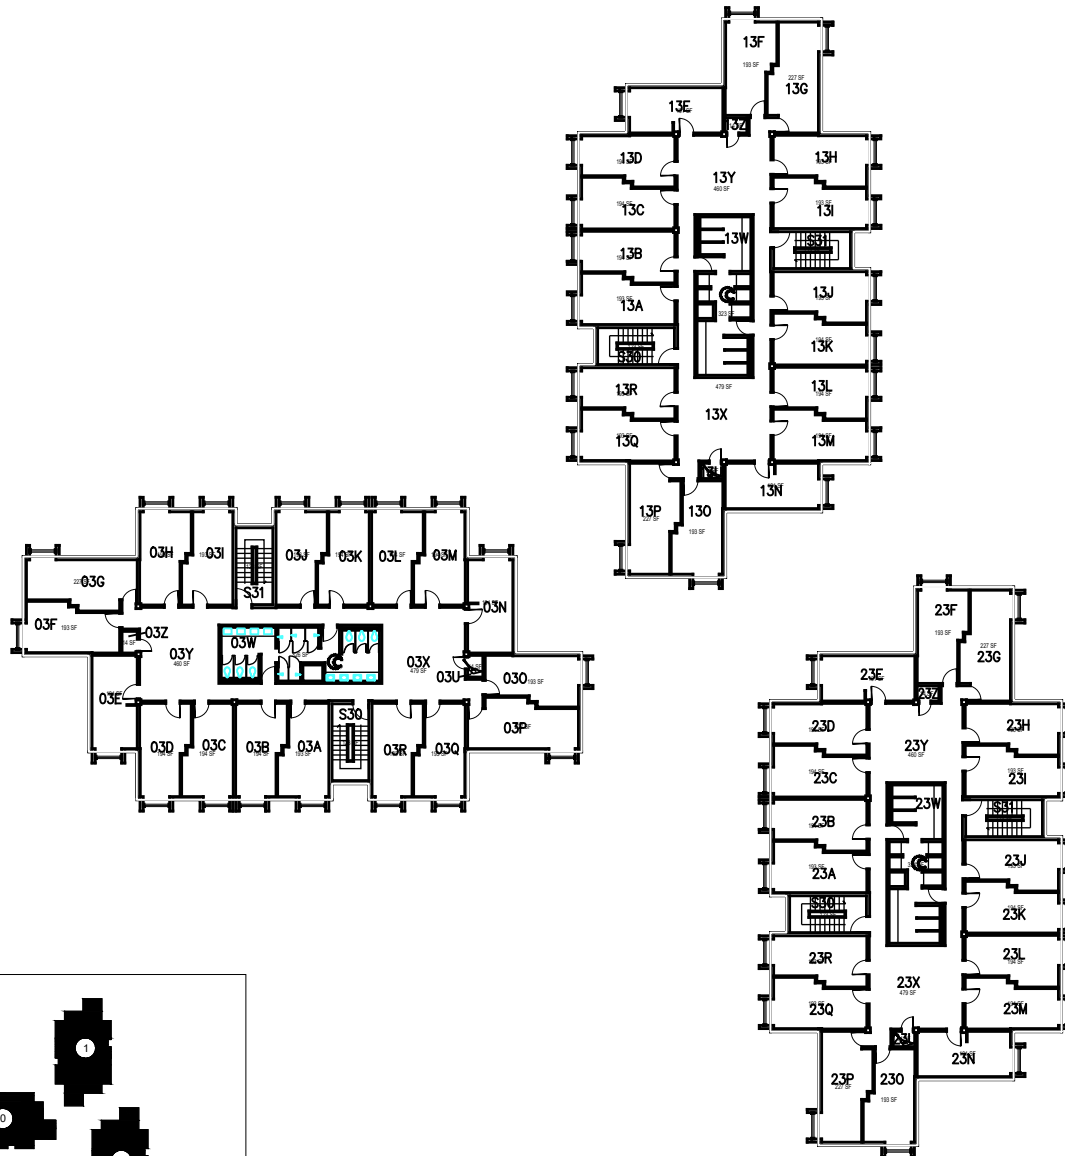

March 2022

Sierra Madre Hall

Floor 3-Towers 0-2

FACILITIES MANAGEMENT AND DEVELOPMENT

Space Data <http://afd.calpoly.edu/facilities/spacefacility/space_data.asp>

1:40