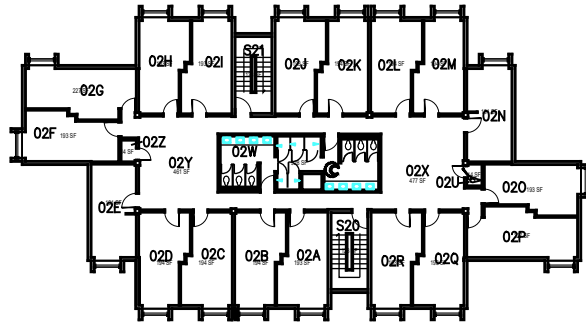

October 2020

CAL POLY

Sierra Madre Hall

Floor 1-Towers 0-2+Lounge
Space Data http://afd.calpoly.edu/facilities/spacefacility/space_data.asp

FACILITIES MANAGEMENT AND DEVELOPMENT

1:40

Sierra Madre Hall

Floor 1-Towers 3-5
Space Data http://afd.calpoly.edu/facilities/spacefacility/space_data.asp

CAL POLY

Sierra Madre Hall

Floor 2-Towers 0-2 + Lounge
Space Data http://afd.calpoly.edu/facilities/spacefacility/space_data.asp

FACILITIES MANAGEMENT AND DEVELOPMENT

October 2020

1:40

CAL POLY

Sierra Madre Hall