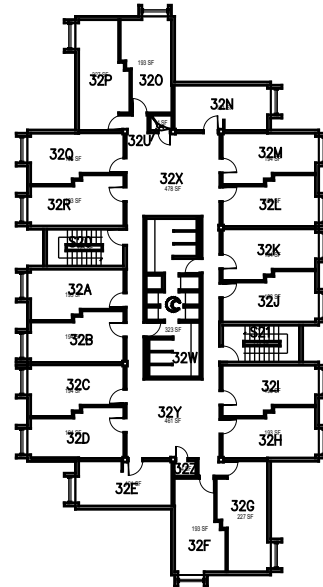

October 2020

CAL POLY

Sierra Madre Hall

Floor 1-Towers 0-2+Lounge
Space Data http://afd.calpoly.edu/facilities/spacefacility/space_data.asp

FACILITIES MANAGEMENT AND DEVELOPMENT

1:40

Sierra Madre Hall

Floor 1-Towers 3-5
Space Data http://afd.calpoly.edu/facilities/spacefacility/space_data.asp

CAL POLY

Sierra Madre Hall

Floor 2-Towers 0-2 + Lounge
Space Data http://afd.calpoly.edu/facilities/spacefacility/space_data.asp

FACILITIES MANAGEMENT AND DEVELOPMENT

October 2020

1:40

CAL POLY

Sierra Madre Hall

Floor 2-Towers 3-5
Space Data http://afd.calpoly.edu/facilities/spacefacility/space_data.asp

FACILITIES MANAGEMENT AND DEVELOPMENT

October 2020

1:40

CAL POLY

Sierra Madre Hall

Floor 3-Towers 0-2

Space Data http://afd.calpoly.edu/facilities/spacefacility/space_data.asp