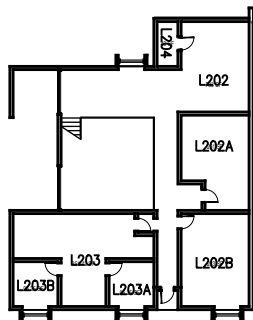

October 2020

CAL POLY

Sierra Madre Hall

Floor 1-Towers 0-2+Lounge
Space Data http://afd.calpoly.edu/facilities/spacefacility/space_data.asp

FACILITIES MANAGEMENT AND DEVELOPMENT

1:40

Sierra Madre Hall

Floor 1-Towers 3-5
Space Data http://afd.calpoly.edu/facilities/spacefacility/space_data.asp

CAL POLY

Sierra Madre Hall

Floor 2-Towers 0-2 + Lounge
Space Data http://afd.calpoly.edu/facilities/spacefacility/space_data.asp

FACILITIES MANAGEMENT AND DEVELOPMENT

October 2020

1:40

CAL POLY

Sierra Madre Hall