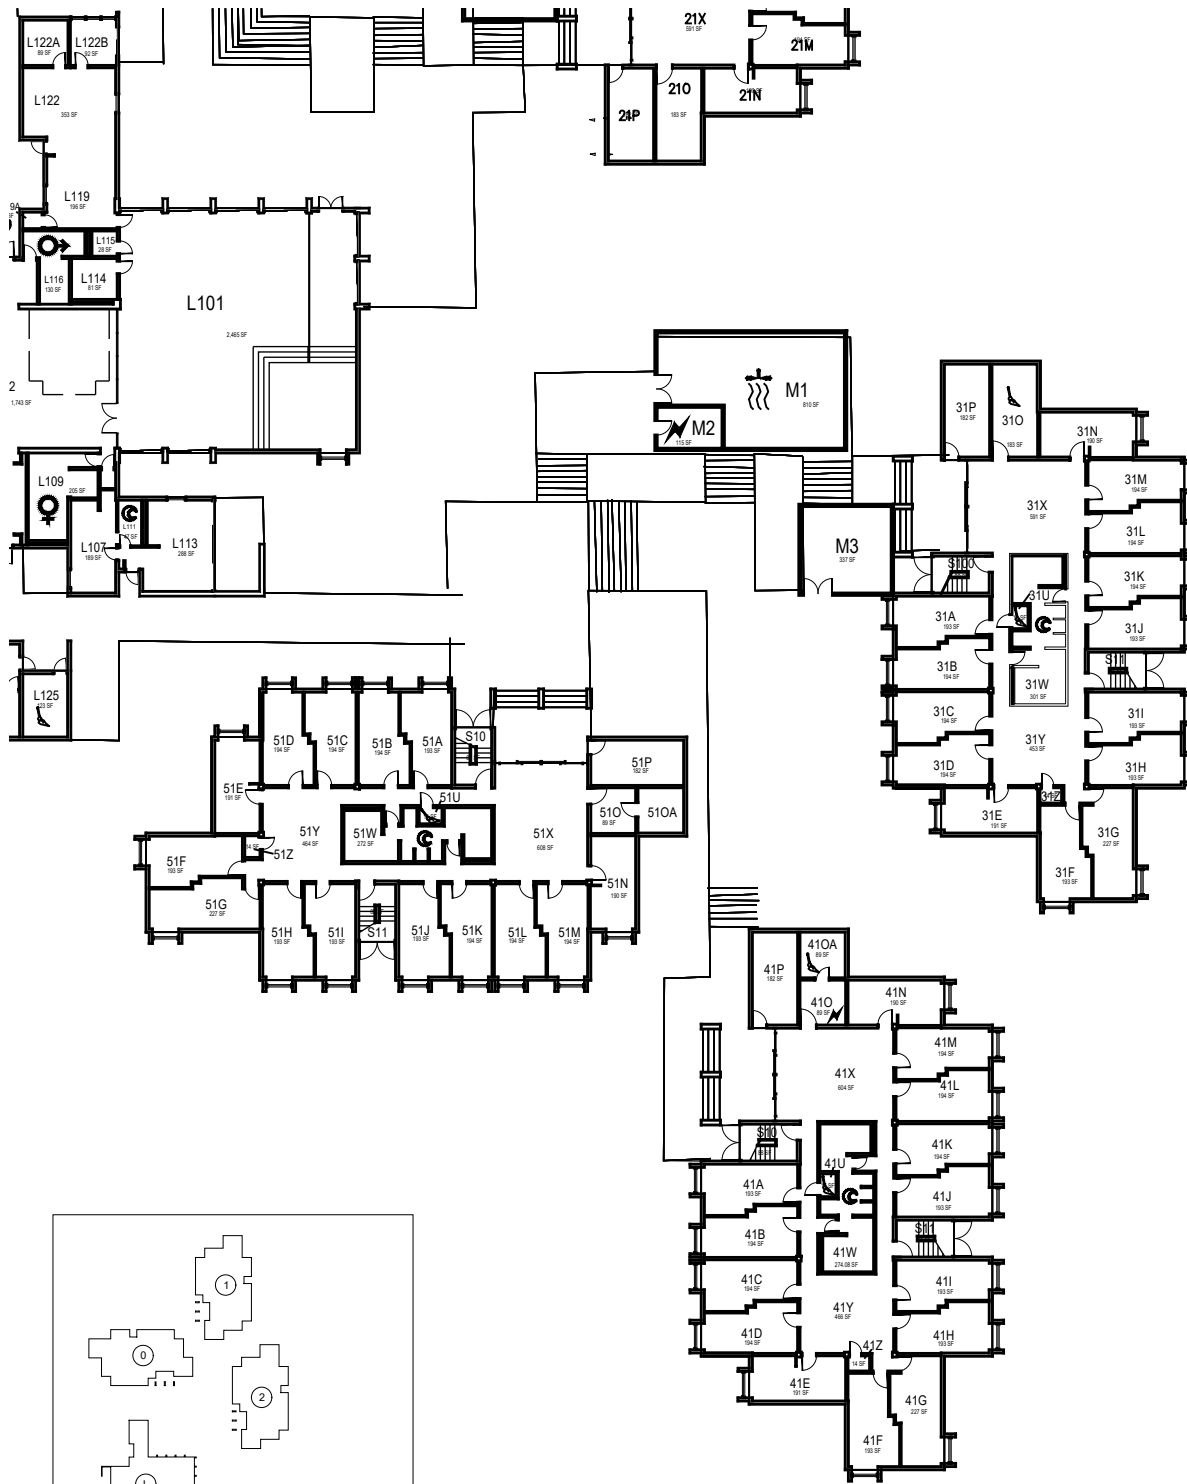

October 2020

CAL POLY

Sierra Madre Hall

Floor 1-Towers 0-2+Lounge
Space Data http://afd.calpoly.edu/facilities/spacefacility/space_data.asp

FACILITIES MANAGEMENT AND DEVELOPMENT

1:40

Sierra Madre Hall

Floor 1-Towers 3-5
Space Data http://afd.calpoly.edu/facilities/spacefacility/space_data.asp

CAL POLY

Sierra Madre Hall

Floor 2-Towers 0-2 + Lounge
Space Data http://afd.calpoly.edu/facilities/spacefacility/space_data.asp

FACILITIES MANAGEMENT AND DEVELOPMENT

October 2020

1:40

CAL POLY

Sierra Madre Hall

Floor 2-Towers 3-5
Space Data http://afd.calpoly.edu/facilities/spacefacility/space_data.asp

FACILITIES MANAGEMENT AND DEVELOPMENT

October 2020

1:40

CAL POLY

Sierra Madre Hall

Floor 3-Towers 0-2

Space Data http://afd.calpoly.edu/facilities/spacefacility/space_data.asp