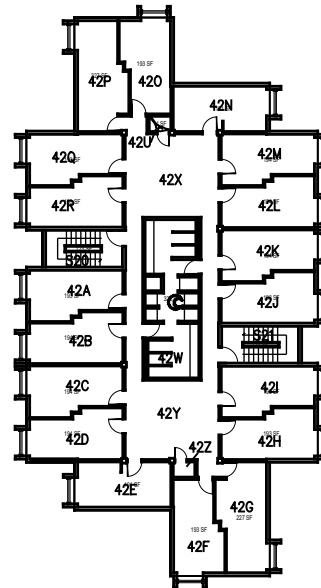

October 2020

CAL POLY

Sierra Madre Hall

Floor 1-Towers 0-2+Lounge
Space Data http://afd.calpoly.edu/facilities/spacefacility/space_data.asp

FACILITIES MANAGEMENT AND DEVELOPMENT

1:40

Sierra Madre Hall

Floor 1-Towers 3-5
Space Data http://afd.calpoly.edu/facilities/spacefacility/space_data.asp

CAL POLY

Sierra Madre Hall

Floor 2-Towers 0-2 + Lounge
Space Data http://afd.calpoly.edu/facilities/spacefacility/space_data.asp

FACILITIES MANAGEMENT AND DEVELOPMENT

October 2020

1:40

CAL POLY

Sierra Madre Hall

Floor 2-Towers 3-5
Space Data http://afd.calpoly.edu/facilities/spacefacility/space_data.asp

FACILITIES MANAGEMENT AND DEVELOPMENT

October 2020

1:40

CAL POLY

Sierra Madre Hall

Floor 3-Towers 0-2

Space Data http://afd.calpoly.edu/facilities/spacefacility/space_data.asp