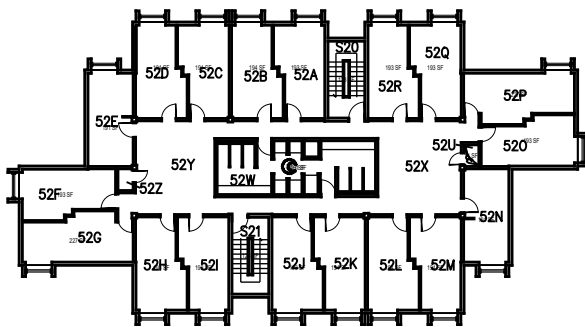

October 2020

CAL POLY

Sierra Madre Hall

Floor 1-Towers 0-2+Lounge
Space Data http://afd.calpoly.edu/facilities/spacefacility/space_data.asp

FACILITIES MANAGEMENT AND DEVELOPMENT

1:40

Sierra Madre Hall

Floor 1-Towers 3-5
Space Data http://afd.calpoly.edu/facilities/spacefacility/space_data.asp

CAL POLY

Sierra Madre Hall

Floor 2-Towers 0-2 + Lounge
Space Data http://afd.calpoly.edu/facilities/spacefacility/space_data.asp

FACILITIES MANAGEMENT AND DEVELOPMENT

October 2020

1:40

CAL POLY

Sierra Madre Hall

Floor 2-Towers 3-5
Space Data http://afd.calpoly.edu/facilities/spacefacility/space_data.asp

FACILITIES MANAGEMENT AND DEVELOPMENT

October 2020

1:40

CAL POLY

Sierra Madre Hall

Floor 3-Towers 0-2

Space Data http://afd.calpoly.edu/facilities/spacefacility/space_data.asp