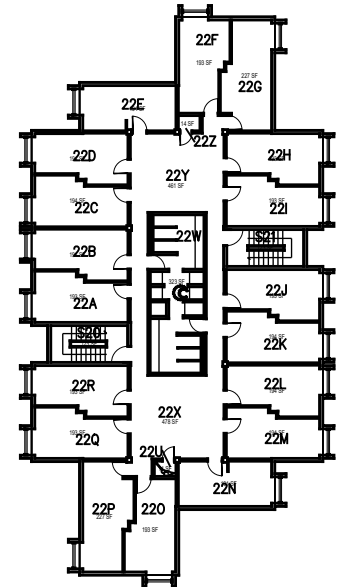

October 2020

CAL POLY

Sierra Madre Hall

Floor 1-Towers 0-2+Lounge
Space Data http://afd.calpoly.edu/facilities/spacefacility/space_data.asp

FACILITIES MANAGEMENT AND DEVELOPMENT

1:40

Sierra Madre Hall

Floor 1-Towers 3-5
Space Data http://afd.calpoly.edu/facilities/spacefacility/space_data.asp

CAL POLY

Sierra Madre Hall

Floor 2-Towers 0-2 + Lounge
Space Data http://afd.calpoly.edu/facilities/spacefacility/space_data.asp

FACILITIES MANAGEMENT AND DEVELOPMENT

October 2020

1:40

CAL POLY

Sierra Madre Hall