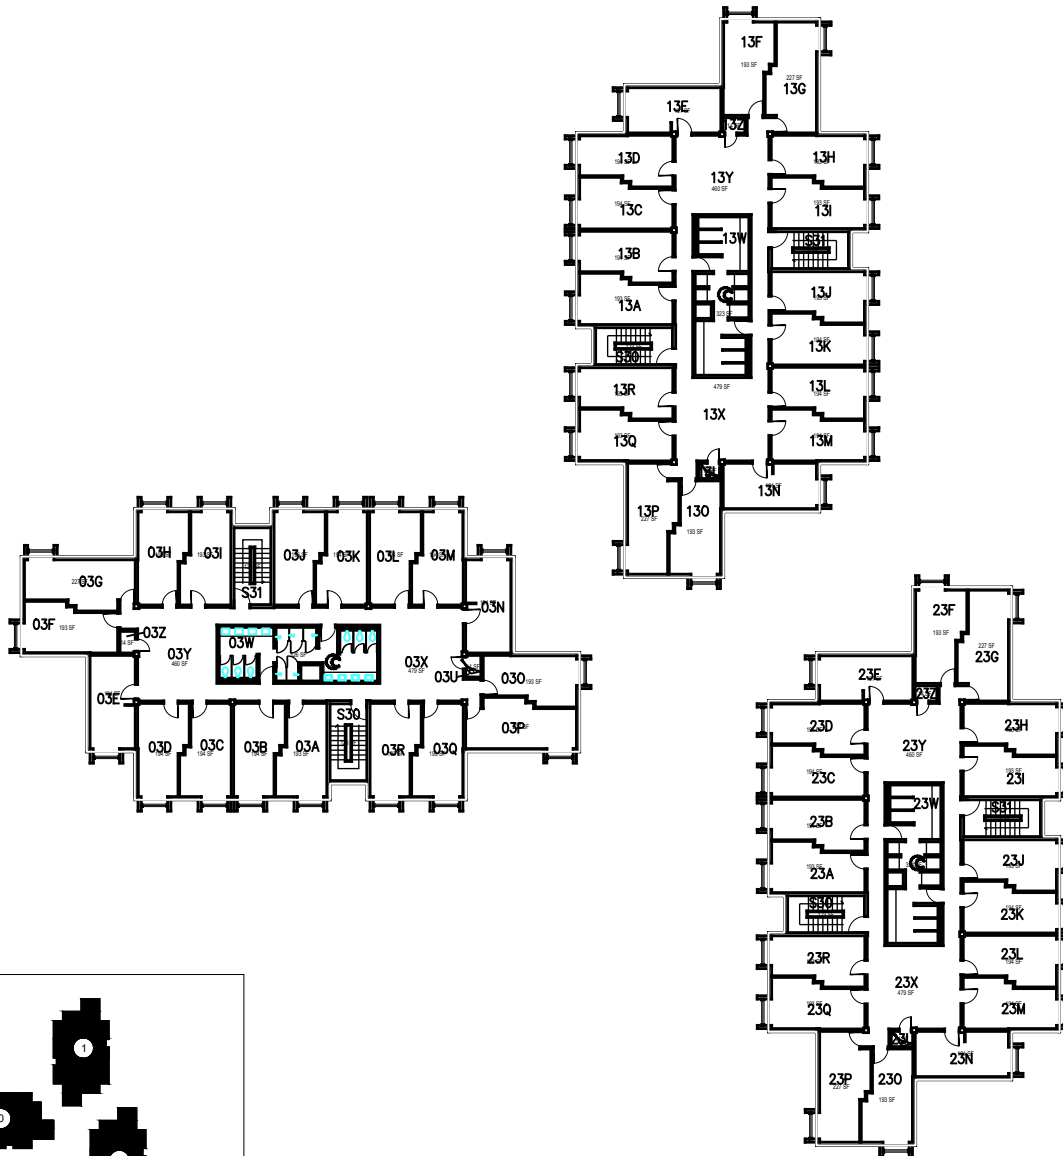

October 2020

CAL POLY

Sierra Madre Hall

Floor 1-Towers 0-2+Lounge
Space Data http://afd.calpoly.edu/facilities/spacefacility/space_data.asp

FACILITIES MANAGEMENT AND DEVELOPMENT

1:40

Sierra Madre Hall

Floor 1-Towers 3-5
Space Data http://afd.calpoly.edu/facilities/spacefacility/space_data.asp

CAL POLY

Sierra Madre Hall

Floor 2-Towers 0-2 + Lounge
Space Data http://afd.calpoly.edu/facilities/spacefacility/space_data.asp

FACILITIES MANAGEMENT AND DEVELOPMENT

October 2020

1:40

CAL POLY

Sierra Madre Hall

Floor 2-Towers 3-5
Space Data http://afd.calpoly.edu/facilities/spacefacility/space_data.asp

FACILITIES MANAGEMENT AND DEVELOPMENT

October 2020

1:40

CAL POLY

Sierra Madre Hall

Floor 3-Towers 0-2

Space Data http://afd.calpoly.edu/facilities/spacefacility/space_data.asp