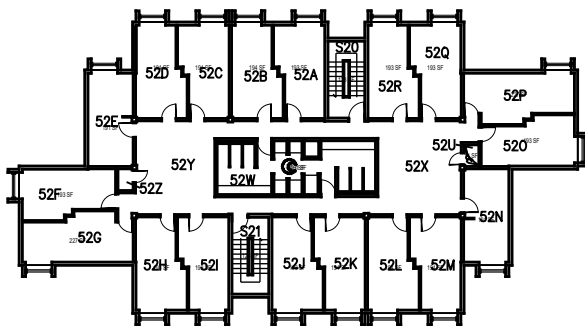

# Sierra Madre Hall

Floor 2-Towers 0-2 + Lounge

**CAL POLY**

Sierra Madre Hall

Floor - Lounge

# Sierra Madre Hall

Floor 2-Towers 3-5

March 2022

FACILITIES MANAGEMENT AND DEVELOPMENT

Space Data [http://afd.calpoly.edu/facilities/spacefacility/space\\_data.asp](http://afd.calpoly.edu/facilities/spacefacility/space_data.asp)