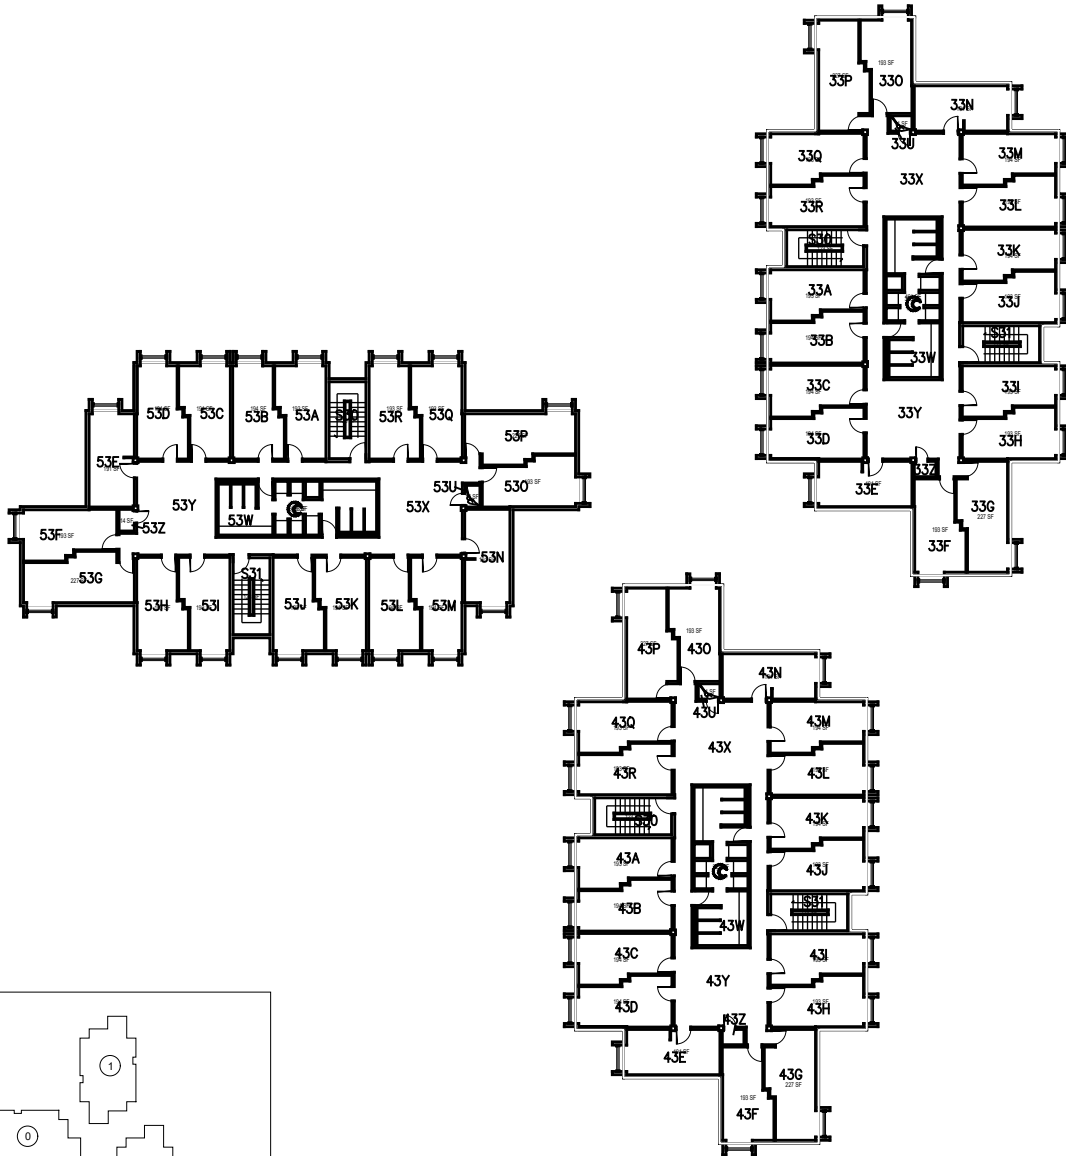

October 2020

CAL POLY

Sierra Madre Hall

Floor 1-Towers 0-2+Lounge
Space Data http://afd.calpoly.edu/facilities/spacefacility/space_data.asp

FACILITIES MANAGEMENT AND DEVELOPMENT

1:40

Sierra Madre Hall

Floor 1-Towers 3-5
Space Data http://afd.calpoly.edu/facilities/spacefacility/space_data.asp

CAL POLY

Sierra Madre Hall

Floor 2-Towers 0-2 + Lounge
Space Data http://afd.calpoly.edu/facilities/spacefacility/space_data.asp

FACILITIES MANAGEMENT AND DEVELOPMENT

October 2020

1:40

CAL POLY

Sierra Madre Hall

Floor 2-Towers 3-5
Space Data http://afd.calpoly.edu/facilities/spacefacility/space_data.asp

FACILITIES MANAGEMENT AND DEVELOPMENT

October 2020

1:40

CAL POLY

Sierra Madre Hall

Floor 3-Towers 0-2

Space Data http://afd.calpoly.edu/facilities/spacefacility/space_data.asp

FACILITIES MANAGEMENT AND DEVELOPMENT

October 2020

1:40

CAL POLY

Sierra Madre Hall

Floor 3-Towers 3-5
Space Data http://afd.calpoly.edu/facilities/spacefacility/space_data.asp

FACILITIES MANAGEMENT AND DEVELOPMENT