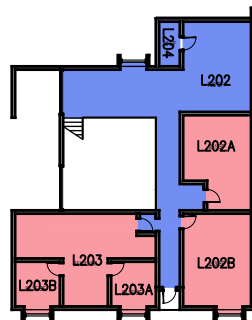

October 2020

CAL POLY

Sierra Madre Hall

Floor 1-Towers 0-2+Lounge

Space Data http://afd.calpoly.edu/facilities/spacefacility/space_data.asp

FACILITIES MANAGEMENT AND DEVELOPMENT

000 UNASSIGN	400 STUDY	800 HEALTH
100 CLASS	500 SPECIAL	900 RESIDENTIAL
200 LAB	600 GENERAL	
300 OFFICE	700 SUPPORT	

1:40

Room Use

Sierra Madre Hall

Floor 1-Towers 3-5
 Space Data http://afd.calpoly.edu/facilities/spacefacility/space_data.asp

000 UNASSIGN	400 STUDY	800 HEALTH
100 CLASS	500 SPECIAL	900 RESIDENTIAL
200 LAB	600 GENERAL	
300 OFFICE	700 SUPPORT	

October 2020

1:40

Room Use

Sierra Madre Hall

Floor 2-Towers 0-2 + Lounge
 Space Data http://afd.calpoly.edu/facilities/spacefacility/space_data.asp

FACILITIES MANAGEMENT AND DEVELOPMENT

000 UNASSIGN	400 STUDY	800 HEALTH
100 CLASS	500 SPECIAL	900 RESIDENTIAL
200 LAB	600 GENERAL	
300 OFFICE	700 SUPPORT	