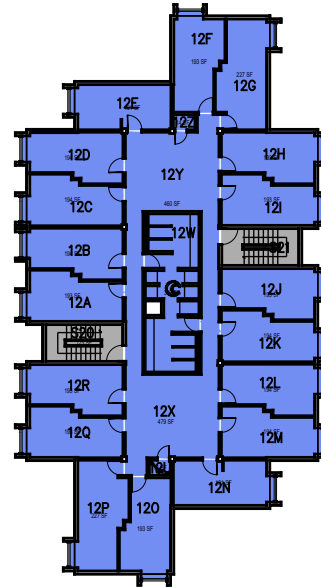

October 2020

CAL POLY

Sierra Madre Hall

Floor 1-Towers 0-2+Lounge

Space Data http://afd.calpoly.edu/facilities/spacefacility/space_data.asp

FACILITIES MANAGEMENT AND DEVELOPMENT

000 UNASSIGN	400 STUDY	800 HEALTH
100 CLASS	500 SPECIAL	900 RESIDENTIAL
200 LAB	600 GENERAL	
300 OFFICE	700 SUPPORT	

1:40

Room Use

Sierra Madre Hall

Floor 1-Towers 3-5
 Space Data http://afd.calpoly.edu/facilities/spacefacility/space_data.asp

000 UNASSIGN	400 STUDY	800 HEALTH
100 CLASS	500 SPECIAL	900 RESIDENTIAL
200 LAB	600 GENERAL	
300 OFFICE	700 SUPPORT	

October 2020

1:40

Room Use

Sierra Madre Hall

Floor 2-Towers 0-2 + Lounge
 Space Data http://afd.calpoly.edu/facilities/spacefacility/space_data.asp

FACILITIES MANAGEMENT AND DEVELOPMENT

000 UNASSIGN	400 STUDY	800 HEALTH
100 CLASS	500 SPECIAL	900 RESIDENTIAL
200 LAB	600 GENERAL	
300 OFFICE	700 SUPPORT	

October 2020

1:40

Room Use

CAL POLY

Sierra Madre Hall

Floor 2-Towers 3-5
Space Data http://afd.calpoly.edu/facilities/spacefacility/space_data.asp

FACILITIES MANAGEMENT AND DEVELOPMENT

000 UNASSIGN	400 STUDY	800 HEALTH
100 CLASS	500 SPECIAL	900 RESIDENTIAL
200 LAB	600 GENERAL	
300 OFFICE	700 SUPPORT	