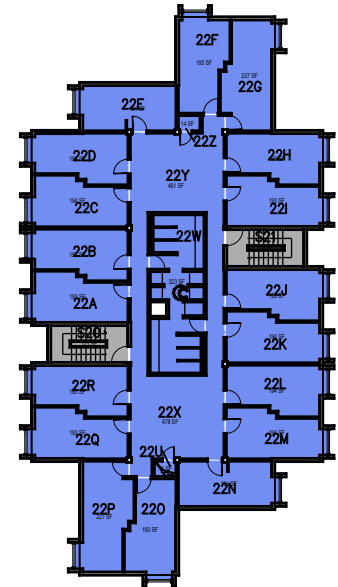

October 2020

CAL POLY

Sierra Madre Hall

Floor 1-Towers 0-2+Lounge

Space Data http://afd.calpoly.edu/facilities/spacefacility/space_data.asp

FACILITIES MANAGEMENT AND DEVELOPMENT

000 UNASSIGN	400 STUDY	800 HEALTH
100 CLASS	500 SPECIAL	900 RESIDENTIAL
200 LAB	600 GENERAL	
300 OFFICE	700 SUPPORT	

1:40

Room Use

Sierra Madre Hall

Floor 1-Towers 3-5
 Space Data http://afd.calpoly.edu/facilities/spacefacility/space_data.asp

000 UNASSIGN	400 STUDY	800 HEALTH
100 CLASS	500 SPECIAL	900 RESIDENTIAL
200 LAB	600 GENERAL	
300 OFFICE	700 SUPPORT	

October 2020

1:40

Room Use

Sierra Madre Hall

Floor 2-Towers 0-2 + Lounge
 Space Data http://afd.calpoly.edu/facilities/spacefacility/space_data.asp

FACILITIES MANAGEMENT AND DEVELOPMENT

000 UNASSIGN	400 STUDY	800 HEALTH
100 CLASS	500 SPECIAL	900 RESIDENTIAL
200 LAB	600 GENERAL	
300 OFFICE	700 SUPPORT	

October 2020

1:40

Room Use

CAL POLY

Sierra Madre Hall

Floor 2-Towers 3-5
Space Data http://afd.calpoly.edu/facilities/spacefacility/space_data.asp

FACILITIES MANAGEMENT AND DEVELOPMENT

000 UNASSIGN	400 STUDY	800 HEALTH
100 CLASS	500 SPECIAL	900 RESIDENTIAL
200 LAB	600 GENERAL	
300 OFFICE	700 SUPPORT	