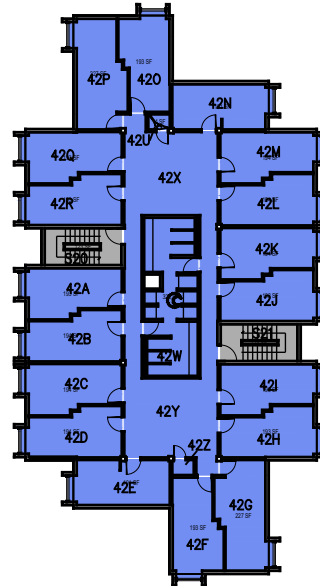

1:40

Room Use

Sierra Madre Hall

Floor 1-Towers 3-5
 Space Data http://afd.calpoly.edu/facilities/spacefacility/space_data.asp

000 UNASSIGN	400 STUDY	800 HEALTH
100 CLASS	500 SPECIAL	900 RESIDENTIAL
200 LAB	600 GENERAL	
300 OFFICE	700 SUPPORT	

October 2020

1:40

Room Use

Sierra Madre Hall

Floor 2-Towers 0-2 + Lounge
 Space Data http://afd.calpoly.edu/facilities/spacefacility/space_data.asp

FACILITIES MANAGEMENT AND DEVELOPMENT

000 UNASSIGN	400 STUDY	800 HEALTH
100 CLASS	500 SPECIAL	900 RESIDENTIAL
200 LAB	600 GENERAL	
300 OFFICE	700 SUPPORT	

October 2020

1:40

Room Use

CAL POLY

Sierra Madre Hall

Floor 2-Towers 3-5
Space Data http://afd.calpoly.edu/facilities/spacefacility/space_data.asp

FACILITIES MANAGEMENT AND DEVELOPMENT

000 UNASSIGN	400 STUDY	800 HEALTH
100 CLASS	500 SPECIAL	900 RESIDENTIAL
200 LAB	600 GENERAL	
300 OFFICE	700 SUPPORT	

Room Use

October 2020

1:40

October 2020

CAL POLY

Sierra Madre Hall

Floor 3-Towers 0-2
Space Data http://afd.calpoly.edu/facilities/spacefacility/space_data.asp

FACILITIES MANAGEMENT AND DEVELOPMENT