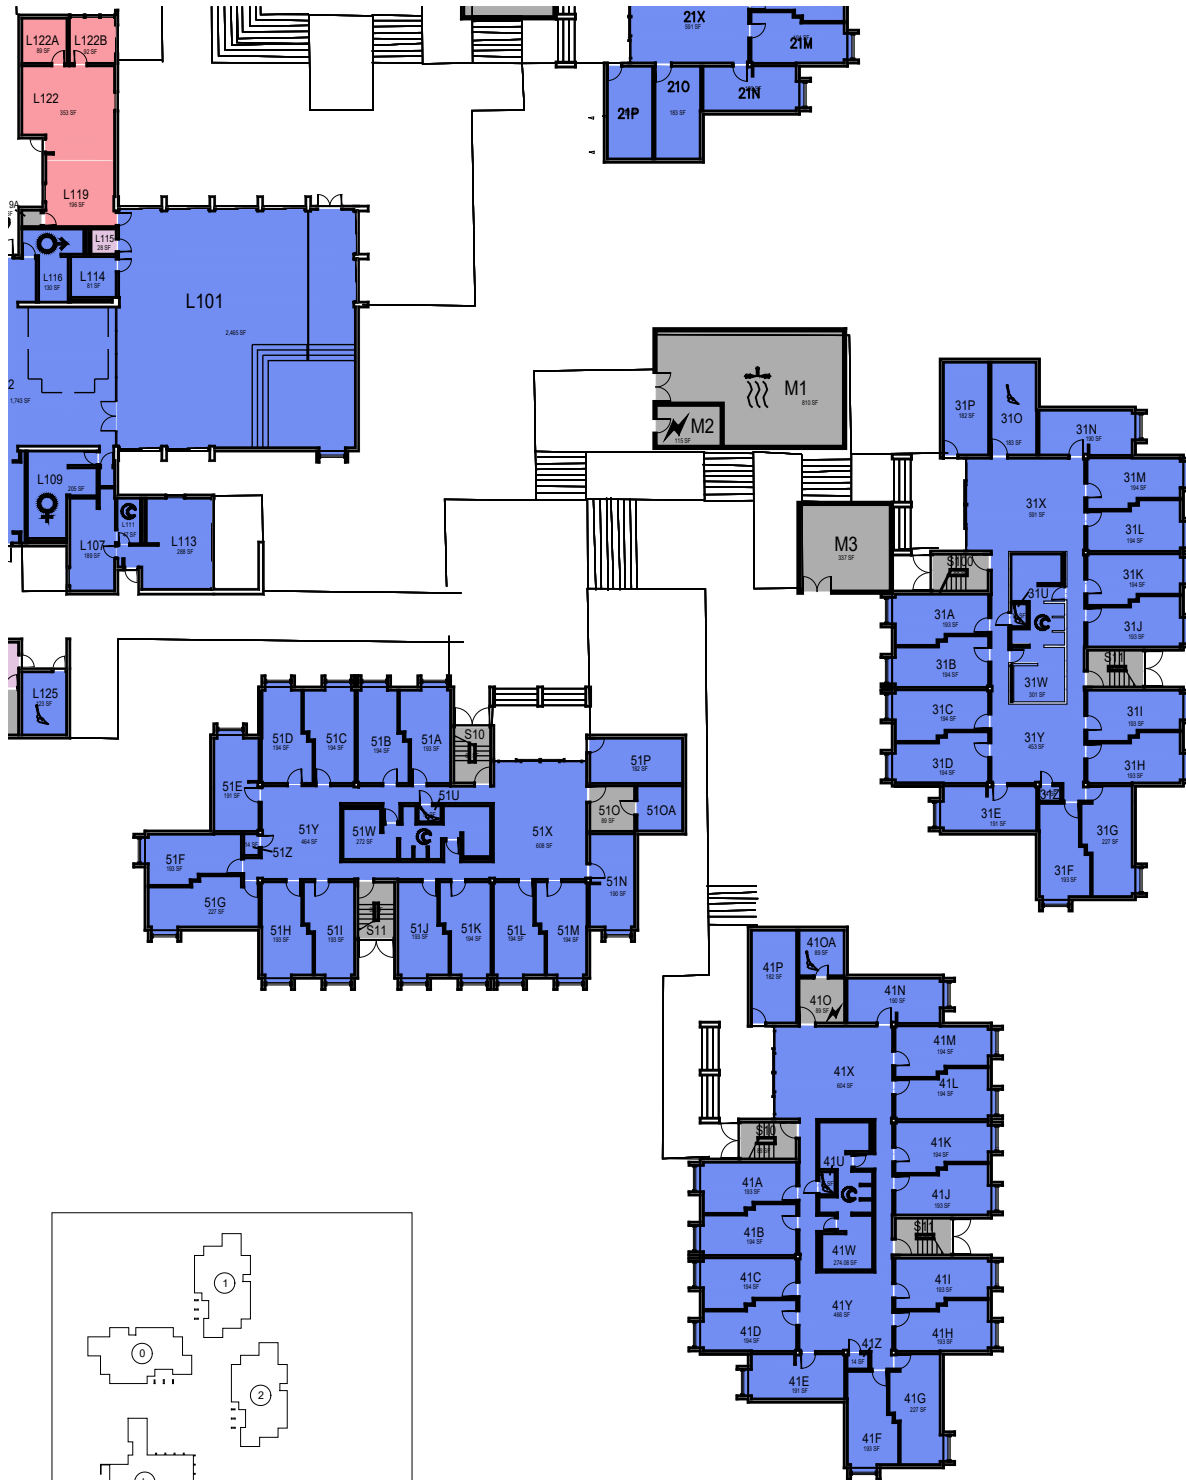

October 2020

CAL POLY

Sierra Madre Hall

Floor 1-Towers 0-2+Lounge

Space Data http://afd.calpoly.edu/facilities/spacefacility/space_data.asp

FACILITIES MANAGEMENT AND DEVELOPMENT

000 UNASSIGN	400 STUDY	800 HEALTH
100 CLASS	500 SPECIAL	900 RESIDENTIAL
200 LAB	600 GENERAL	
300 OFFICE	700 SUPPORT	

1:40

Room Use

Sierra Madre Hall

Floor 1-Towers 3-5
 Space Data http://afd.calpoly.edu/facilities/spacefacility/space_data.asp

000 UNASSIGN	400 STUDY	800 HEALTH
100 CLASS	500 SPECIAL	900 RESIDENTIAL
200 LAB	600 GENERAL	
300 OFFICE	700 SUPPORT	

October 2020

1:40

Room Use

Sierra Madre Hall

Floor 2-Towers 0-2 + Lounge
 Space Data http://afd.calpoly.edu/facilities/spacefacility/space_data.asp

FACILITIES MANAGEMENT AND DEVELOPMENT

000 UNASSIGN	400 STUDY	800 HEALTH
100 CLASS	500 SPECIAL	900 RESIDENTIAL
200 LAB	600 GENERAL	
300 OFFICE	700 SUPPORT	