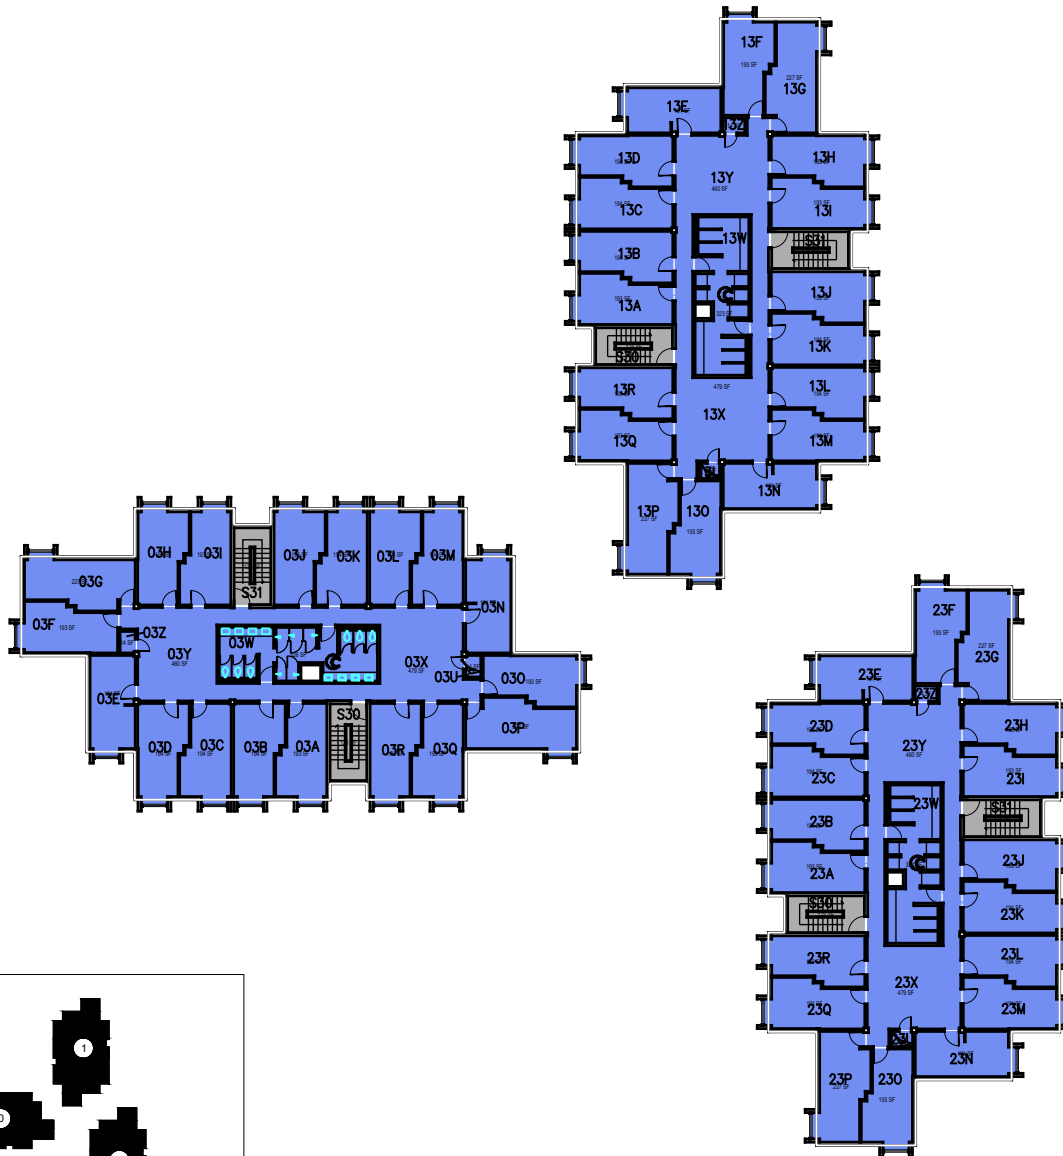

October 2020

1:40

Room Use

CAL POLY

Sierra Madre Hall

Floor 2-Towers 3-5
Space Data http://afd.calpoly.edu/facilities/spacefacility/space_data.asp

FACILITIES MANAGEMENT AND DEVELOPMENT

000 UNASSIGN	400 STUDY	800 HEALTH
100 CLASS	500 SPECIAL	900 RESIDENTIAL
200 LAB	600 GENERAL	
300 OFFICE	700 SUPPORT	

Room Use

October 2020

1:40

October 2020

CAL POLY

Sierra Madre Hall

Floor 3-Towers 0-2
Space Data http://afd.calpoly.edu/facilities/spacefacility/space_data.asp

FACILITIES MANAGEMENT AND DEVELOPMENT