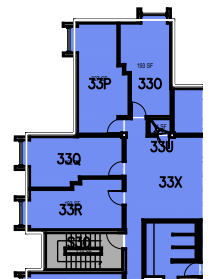

October 2020

1:40

Room Use

Sierra Madre Hall

Floor 2-Towers 0-2 + Lounge
 Space Data http://afd.calpoly.edu/facilities/spacefacility/space_data.asp

FACILITIES MANAGEMENT AND DEVELOPMENT

000 UNASSIGN	400 STUDY	800 HEALTH
100 CLASS	500 SPECIAL	900 RESIDENTIAL
200 LAB	600 GENERAL	
300 OFFICE	700 SUPPORT	

October 2020

1:40

Room Use

CAL POLY

Sierra Madre Hall

Floor 2-Towers 3-5
Space Data http://afd.calpoly.edu/facilities/spacefacility/space_data.asp

FACILITIES MANAGEMENT AND DEVELOPMENT

000 UNASSIGN	400 STUDY	800 HEALTH
100 CLASS	500 SPECIAL	900 RESIDENTIAL
200 LAB	600 GENERAL	
300 OFFICE	700 SUPPORT	

Room Use

October 2020

1:40

October 2020

CAL POLY

Sierra Madre Hall

Floor 3-Towers 0-2
Space Data http://afd.calpoly.edu/facilities/spacefacility/space_data.asp

FACILITIES MANAGEMENT AND DEVELOPMENT