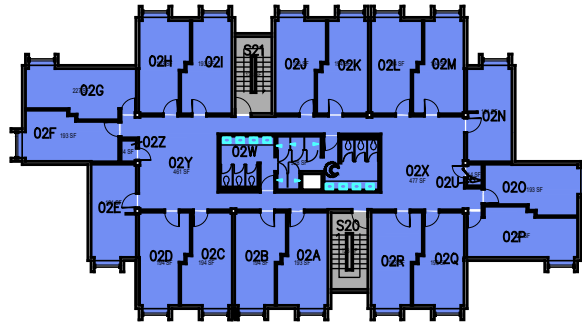

October 2020

CAL POLY

Sierra Madre Hall

Floor 1-Towers 0-2+Lounge

Space Data http://afd.calpoly.edu/facilities/spacefacility/space_data.asp

FACILITIES MANAGEMENT AND DEVELOPMENT

000 UNASSIGN	400 STUDY	800 HEALTH
100 CLASS	500 SPECIAL	900 RESIDENTIAL
200 LAB	600 GENERAL	
300 OFFICE	700 SUPPORT	

1:40

Room Use

Sierra Madre Hall

Floor 1-Towers 3-5
 Space Data http://afd.calpoly.edu/facilities/spacefacility/space_data.asp

000 UNASSIGN	400 STUDY	800 HEALTH
100 CLASS	500 SPECIAL	900 RESIDENTIAL
200 LAB	600 GENERAL	
300 OFFICE	700 SUPPORT	

October 2020

1:40

Room Use

Sierra Madre Hall

Floor 2-Towers 0-2 + Lounge
 Space Data http://afd.calpoly.edu/facilities/spacefacility/space_data.asp

FACILITIES MANAGEMENT AND DEVELOPMENT

000 UNASSIGN	400 STUDY	800 HEALTH
100 CLASS	500 SPECIAL	900 RESIDENTIAL
200 LAB	600 GENERAL	
300 OFFICE	700 SUPPORT	