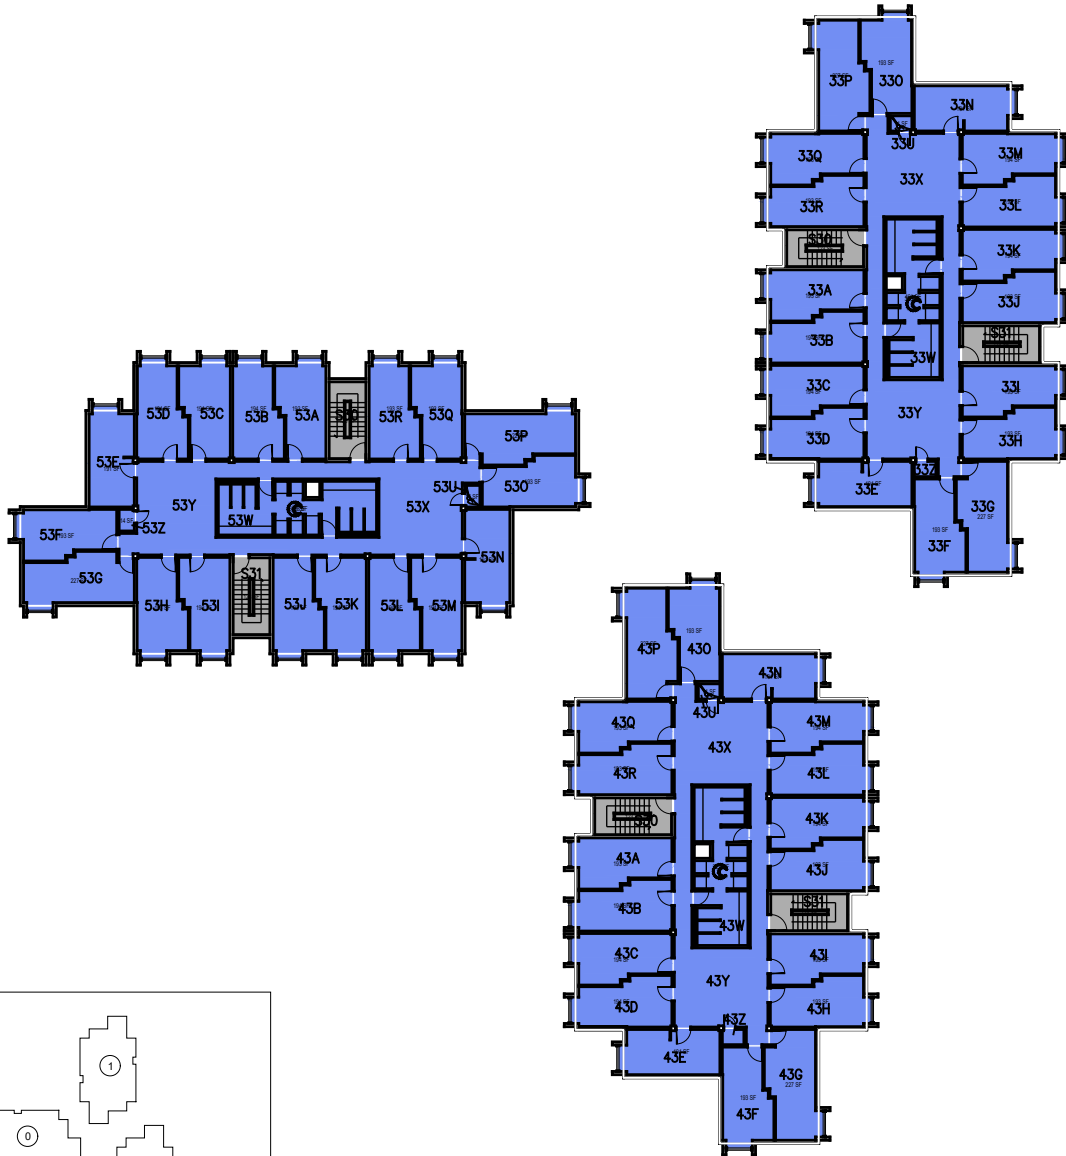

October 2020

1:40

Room Use

CAL POLY

Sierra Madre Hall

Floor 2-Towers 3-5
Space Data http://afd.calpoly.edu/facilities/spacefacility/space_data.asp

FACILITIES MANAGEMENT AND DEVELOPMENT

000 UNASSIGN	400 STUDY	800 HEALTH
100 CLASS	500 SPECIAL	900 RESIDENTIAL
200 LAB	600 GENERAL	
300 OFFICE	700 SUPPORT	

Room Use

October 2020

1:40

October 2020

CAL POLY

Sierra Madre Hall

Floor 3-Towers 0-2
Space Data http://afd.calpoly.edu/facilities/spacefacility/space_data.asp

FACILITIES MANAGEMENT AND DEVELOPMENT

000 UNASSIGN	400 STUDY	800 HEALTH
100 CLASS	500 SPECIAL	900 RESIDENTIAL
200 LAB	600 GENERAL	
300 OFFICE	700 SUPPORT	

1:40

Room Use

CAL POLY

Sierra Madre Hall

Floor 3-Towers 3-5
Space Data http://afd.calpoly.edu/facilities/spacefacility/space_data.asp