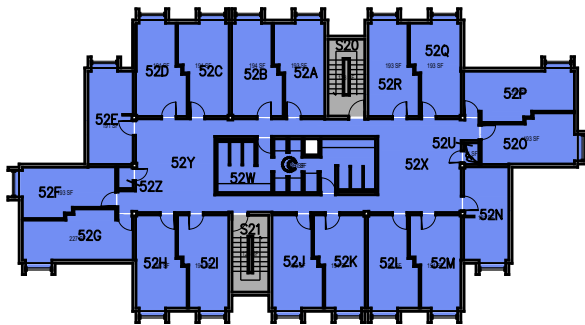

1:40

Room Use

Sierra Madre Hall

Floor 1-Towers 3-5
 Space Data http://afd.calpoly.edu/facilities/spacefacility/space_data.asp

000 UNASSIGN	400 STUDY	800 HEALTH
100 CLASS	500 SPECIAL	900 RESIDENTIAL
200 LAB	600 GENERAL	
300 OFFICE	700 SUPPORT	

October 2020

1:40

Room Use

Sierra Madre Hall

Floor 2-Towers 0-2 + Lounge
 Space Data http://afd.calpoly.edu/facilities/spacefacility/space_data.asp

FACILITIES MANAGEMENT AND DEVELOPMENT

000 UNASSIGN	400 STUDY	800 HEALTH
100 CLASS	500 SPECIAL	900 RESIDENTIAL
200 LAB	600 GENERAL	
300 OFFICE	700 SUPPORT	

October 2020

1:40

Room Use

CAL POLY

Sierra Madre Hall

Floor 2-Towers 3-5
Space Data http://afd.calpoly.edu/facilities/spacefacility/space_data.asp

FACILITIES MANAGEMENT AND DEVELOPMENT

000 UNASSIGN	400 STUDY	800 HEALTH
100 CLASS	500 SPECIAL	900 RESIDENTIAL
200 LAB	600 GENERAL	
300 OFFICE	700 SUPPORT	