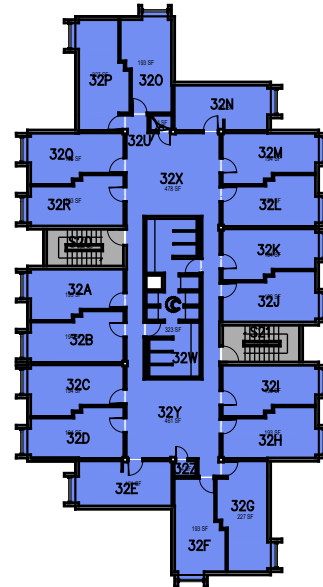

1:40

Room Use

Sierra Madre Hall

Floor 1-Towers 3-5
 Space Data http://afd.calpoly.edu/facilities/spacefacility/space_data.asp

000 UNASSIGN	400 STUDY	800 HEALTH
100 CLASS	500 SPECIAL	900 RESIDENTIAL
200 LAB	600 GENERAL	
300 OFFICE	700 SUPPORT	

October 2020

1:40

Room Use

Sierra Madre Hall

Floor 2-Towers 0-2 + Lounge
 Space Data http://afd.calpoly.edu/facilities/spacefacility/space_data.asp

FACILITIES MANAGEMENT AND DEVELOPMENT

000 UNASSIGN	400 STUDY	800 HEALTH
100 CLASS	500 SPECIAL	900 RESIDENTIAL
200 LAB	600 GENERAL	
300 OFFICE	700 SUPPORT	

October 2020

1:40

Room Use

CAL POLY

Sierra Madre Hall

Floor 2-Towers 3-5
Space Data http://afd.calpoly.edu/facilities/spacefacility/space_data.asp

FACILITIES MANAGEMENT AND DEVELOPMENT

000 UNASSIGN	400 STUDY	800 HEALTH
100 CLASS	500 SPECIAL	900 RESIDENTIAL
200 LAB	600 GENERAL	
300 OFFICE	700 SUPPORT	

Room Use

October 2020

1:40

October 2020

CAL POLY

Sierra Madre Hall

Floor 3-Towers 0-2
Space Data http://afd.calpoly.edu/facilities/spacefacility/space_data.asp

FACILITIES MANAGEMENT AND DEVELOPMENT