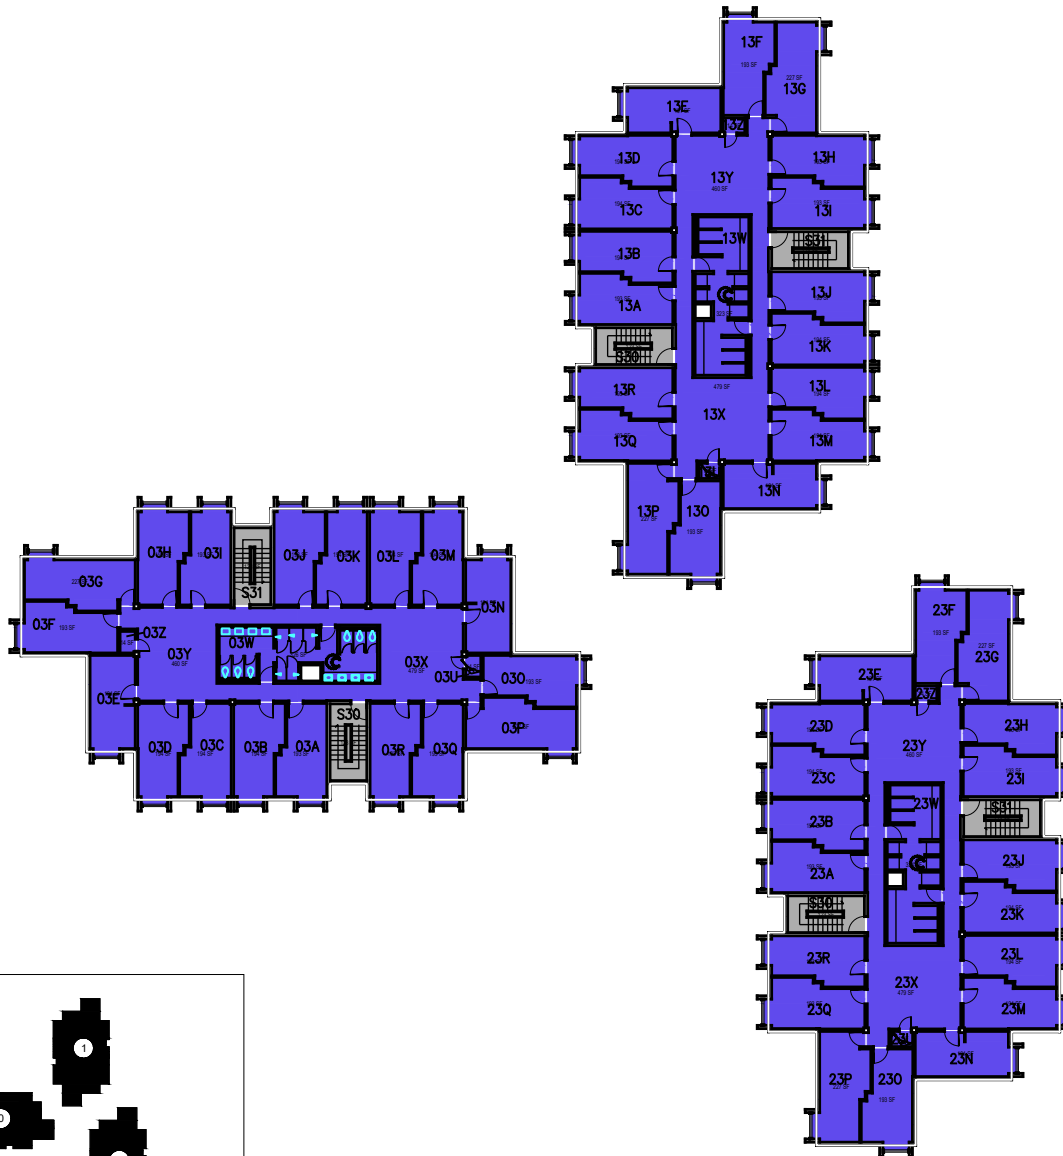

October 2020

1:40

College/Division

CAL POLY

Sierra Madre Hall

Floor 2-Towers 0-2 + Lounge
 Space Data http://afd.calpoly.edu/facilities/spacefacility/space_data.asp

FACILITIES MANAGEMENT AND DEVELOPMENT

00000 UNASSIGN	107500 OCOB	120000 ACAD AFRS	137500 UNIV DEV
102500 CAFES	110000 CLA	120400 ITS	140000 STUD AFRS
105000 CAED	112500 CENG	121300 DIV/INCL	145000 PRESIDENT
117500 CSM	125000 AFD	150000 UNIV SUP	

October 2020

1:40

College/Division

CAL POLY

Sierra Madre Hall

Floor 2-Towers 3-5
Space Data http://afd.calpoly.edu/facilities/spacefacility/space_data.asp

FACILITIES MANAGEMENT AND DEVELOPMENT

00000 UNASSIGN	107500 OCOB	120000 ACAD AFRS	137500 UNIV DEV
102500 CAFES	110000 CLA	120400 ITS	140000 STUD AFRS
105000 CAED	112500 CENG	121300 DIV/INCL	145000 PRESIDENT
117500 CSM	125000 AFD	150000 UNIV SUP	

College/Division

October 2020

1:40

October 2020

CAL POLY

Sierra Madre Hall

Floor 3-Towers 0-2
 Space Data http://afd.calpoly.edu/facilities/spacefacility/space_data.asp

00000 UNASSIGN	107500 OCOB	120000 ACAD AFRS	137500 UNIV DEV
102500 CAFES	110000 CLA	120400 ITS	140000 STUD AFRS
105000 CAED	112500 CENG	121300 DIV/INCL	145000 PRESIDENT
117500 CSM	125000 AFD	150000 UNIV SUP	