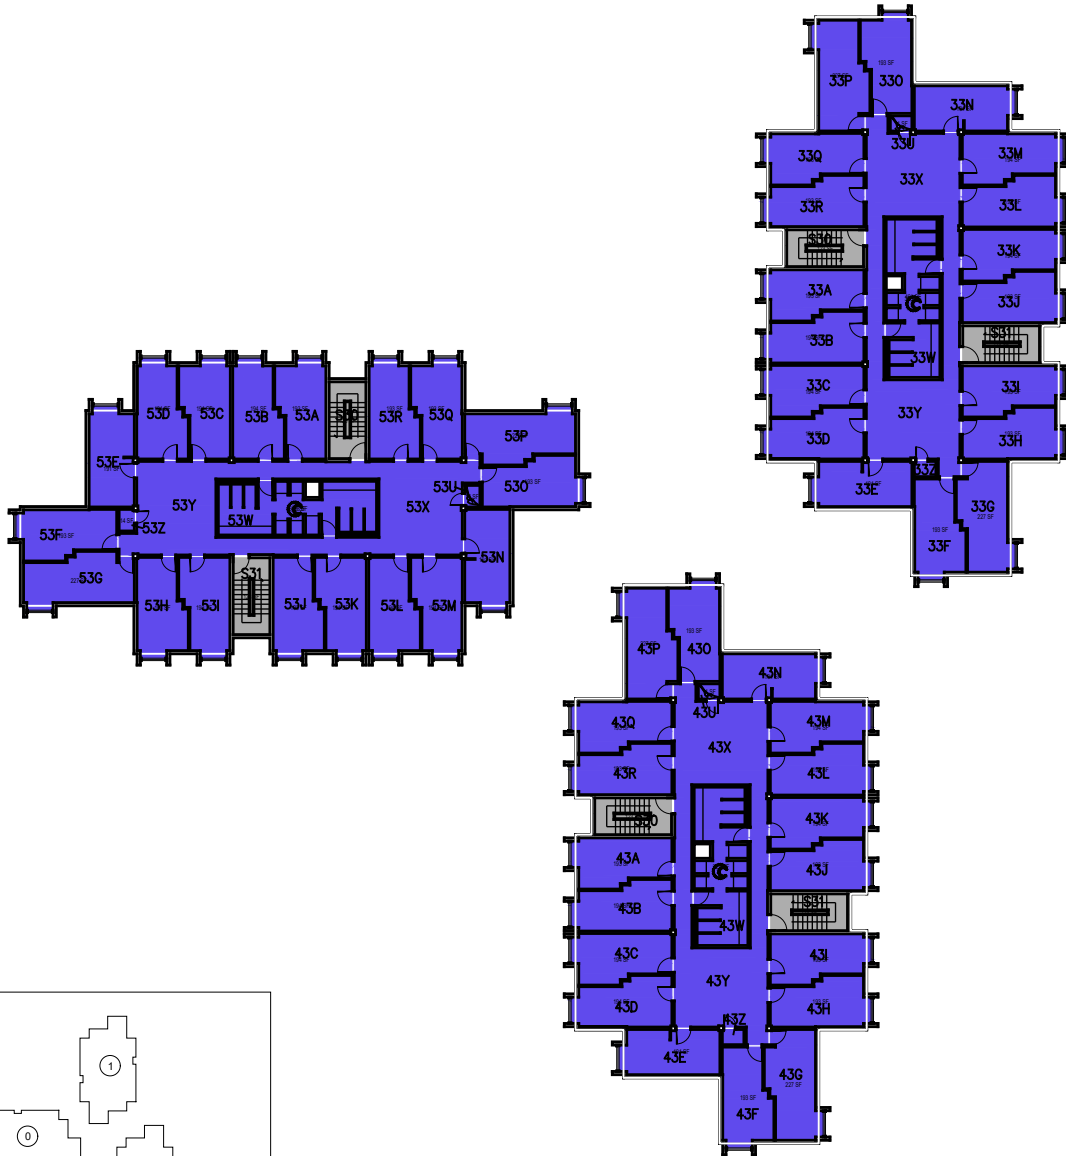

College/Division

October 2020

1:40

October 2020

CAL POLY

Sierra Madre Hall

Floor 3-Towers 0-2
 Space Data http://afd.calpoly.edu/facilities/spacefacility/space_data.asp

00000 UNASSIGN	107500 OCOB	120000 ACAD AFRS	137500 UNIV DEV
102500 CAFES	110000 CLA	120400 ITS	140000 STUD AFRS
105000 CAED	112500 CENG	121300 DIV/INCL	145000 PRESIDENT
117500 CSM	125000 AFD	150000 UNIV SUP	

1:40

College/Division

CAL POLY

Sierra Madre Hall

Floor 3-Towers 3-5
 Space Data http://afd.calpoly.edu/facilities/spacefacility/space_data.asp

FACILITIES MANAGEMENT AND DEVELOPMENT

00000 UNASSIGN	107500 OCOB	120000 ACAD AFRS	137500 UNIV DEV
102500 CAFES	110000 CLA	120400 ITS	140000 STUD AFRS
105000 CAED	112500 CENG	121300 DIV/INCL	145000 PRESIDENT
117500 CSM	125000 AFD	150000 UNIV SUP	