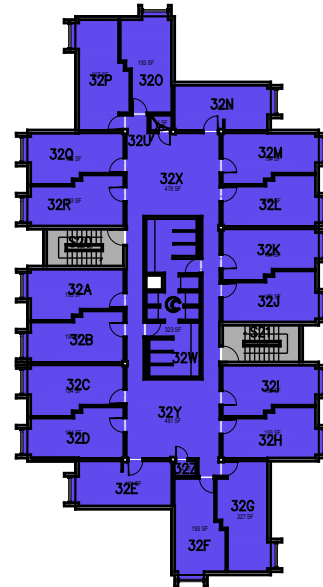

College/Division

1:40

CAL POLY

Sierra Madre Hall

Floor 1-Towers 3-5
Space Data http://afd.calpoly.edu/facilities/spacefacility/space_data.asp

FACILITIES MANAGEMENT AND DEVELOPMENT

000000 UNASSIGN	107500 OCOB	120000 ACAD AFRS	137500 UNIV DEV
102500 CAFES	110000 CLA	120400 ITS	140000 STUD AFRS
105000 CAED	112500 CENG	121300 DIV/INCL	145000 PRESIDENT
117500 CSM	125000 AFD	150000 UNIV SUP	

October 2020

1:40

College/Division

CAL POLY

Sierra Madre Hall

Floor 2-Towers 0-2 + Lounge
 Space Data http://afd.calpoly.edu/facilities/spacefacility/space_data.asp

FACILITIES MANAGEMENT AND DEVELOPMENT

00000 UNASSIGN	107500 OCOB	120000 ACAD AFRS	137500 UNIV DEV
102500 CAFES	110000 CLA	120400 ITS	140000 STUD AFRS
105000 CAED	112500 CENG	121300 DIV/INCL	145000 PRESIDENT
117500 CSM	125000 AFD	150000 UNIV SUP	

October 2020

1:40

College/Division

CAL POLY

Sierra Madre Hall

Floor 2-Towers 3-5
Space Data http://afd.calpoly.edu/facilities/spacefacility/space_data.asp

FACILITIES MANAGEMENT AND DEVELOPMENT

00000 UNASSIGN	107500 OCOB	120000 ACAD AFRS	137500 UNIV DEV
102500 CAFES	110000 CLA	120400 ITS	140000 STUD AFRS
105000 CAED	112500 CENG	121300 DIV/INCL	145000 PRESIDENT
117500 CSM	125000 AFD	150000 UNIV SUP	