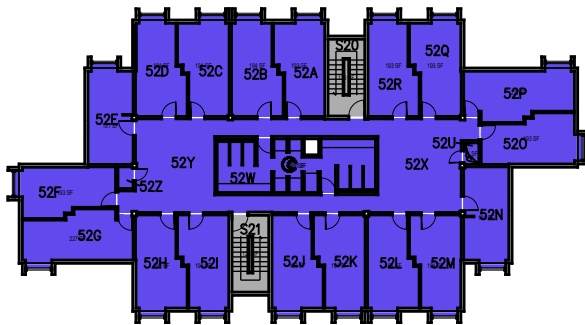

College/Division

1:40

CAL POLY

Sierra Madre Hall

Floor 1-Towers 3-5
Space Data http://afd.calpoly.edu/facilities/spacefacility/space_data.asp

FACILITIES MANAGEMENT AND DEVELOPMENT

000000 UNASSIGN	107500 OCOB	120000 ACAD AFRS	137500 UNIV DEV
102500 CAFES	110000 CLA	120400 ITS	140000 STUD AFRS
105000 CAED	112500 CENG	121300 DIV/INCL	145000 PRESIDENT
117500 CSM	125000 AFD	150000 UNIV SUP	

October 2020

1:40

College/Division

CAL POLY

Sierra Madre Hall

Floor 2-Towers 0-2 + Lounge
 Space Data http://afd.calpoly.edu/facilities/spacefacility/space_data.asp

FACILITIES MANAGEMENT AND DEVELOPMENT

00000 UNASSIGN	107500 OCOB	120000 ACAD AFRS	137500 UNIV DEV
102500 CAFES	110000 CLA	120400 ITS	140000 STUD AFRS
105000 CAED	112500 CENG	121300 DIV/INCL	145000 PRESIDENT
117500 CSM	125000 AFD	150000 UNIV SUP	

October 2020

1:40

College/Division

CAL POLY

Sierra Madre Hall

Floor 2-Towers 3-5
Space Data http://afd.calpoly.edu/facilities/spacefacility/space_data.asp

FACILITIES MANAGEMENT AND DEVELOPMENT

00000 UNASSIGN	107500 OCOB	120000 ACAD AFRS	137500 UNIV DEV
102500 CAFES	110000 CLA	120400 ITS	140000 STUD AFRS
105000 CAED	112500 CENG	121300 DIV/INCL	145000 PRESIDENT
117500 CSM	125000 AFD	150000 UNIV SUP	