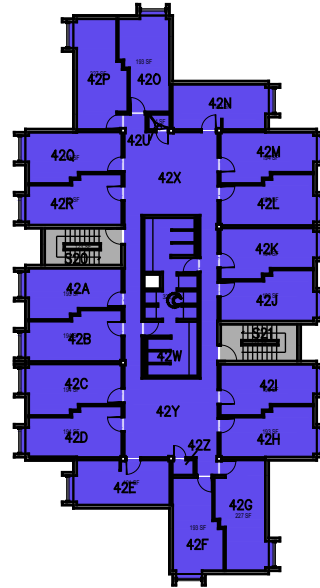

College/Division

1:40

CAL POLY

Sierra Madre Hall

Floor 1-Towers 3-5
Space Data http://afd.calpoly.edu/facilities/spacefacility/space_data.asp

FACILITIES MANAGEMENT AND DEVELOPMENT

000000 UNASSIGN	107500 OCOB	120000 ACAD AFRS	137500 UNIV DEV
102500 CAFES	110000 CLA	120400 ITS	140000 STUD AFRS
105000 CAED	112500 CENG	121300 DIV/INCL	145000 PRESIDENT
117500 CSM	125000 AFD	150000 UNIV SUP	

October 2020

1:40

College/Division

CAL POLY

Sierra Madre Hall

Floor 2-Towers 0-2 + Lounge
 Space Data http://afd.calpoly.edu/facilities/spacefacility/space_data.asp

FACILITIES MANAGEMENT AND DEVELOPMENT

00000 UNASSIGN	107500 OCOB	120000 ACAD AFRS	137500 UNIV DEV
102500 CAFES	110000 CLA	120400 ITS	140000 STUD AFRS
105000 CAED	112500 CENG	121300 DIV/INCL	145000 PRESIDENT
117500 CSM	125000 AFD	150000 UNIV SUP	

October 2020

1:40

College/Division

CAL POLY

Sierra Madre Hall

Floor 2-Towers 3-5
Space Data http://afd.calpoly.edu/facilities/spacefacility/space_data.asp

FACILITIES MANAGEMENT AND DEVELOPMENT

00000 UNASSIGN	107500 OCOB	120000 ACAD AFRS	137500 UNIV DEV
102500 CAFES	110000 CLA	120400 ITS	140000 STUD AFRS
105000 CAED	112500 CENG	121300 DIV/INCL	145000 PRESIDENT
117500 CSM	125000 AFD	150000 UNIV SUP	

College/Division

October 2020

1:40

October 2020

CAL POLY

Sierra Madre Hall

Floor 3-Towers 0-2
 Space Data http://afd.calpoly.edu/facilities/spacefacility/space_data.asp

00000 UNASSIGN	107500 OCOB	120000 ACAD AFRS	137500 UNIV DEV
102500 CAFES	110000 CLA	120400 ITS	140000 STUD AFRS
105000 CAED	112500 CENG	121300 DIV/INCL	145000 PRESIDENT
117500 CSM	125000 AFD	150000 UNIV SUP	