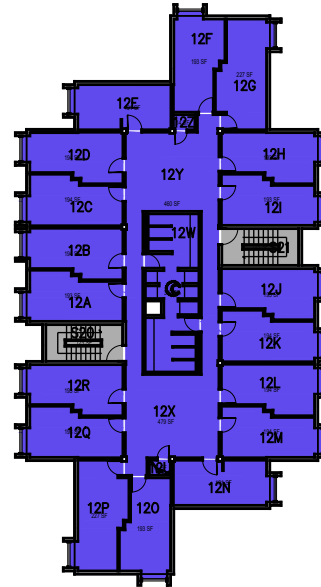

October 2020

CAL POLY

Sierra Madre Hall

Floor 1-Towers 0-2+Lounge

Space Data http://afd.calpoly.edu/facilities/spacefacility/space_data.asp

FACILITIES MANAGEMENT AND DEVELOPMENT

00000 UNASSIGN	107500 OCOB	120000 ACAD AFRS	137500 UNIV DEV
102500 CAFES	110000 CLA	120400 ITS	140000 STUD AFRS
105000 CAED	112500 CENG	121300 DIV/INCL	145000 PRESIDENT
117500 CSM	125000 AFD	150000 UNIV SUP	

College/Division

1:40

CAL POLY

Sierra Madre Hall

Floor 1-Towers 3-5
Space Data http://afd.calpoly.edu/facilities/spacefacility/space_data.asp

FACILITIES MANAGEMENT AND DEVELOPMENT

000000 UNASSIGN	107500 OCOB	120000 ACAD AFRS	137500 UNIV DEV
102500 CAFES	110000 CLA	120400 ITS	140000 STUD AFRS
105000 CAED	112500 CENG	121300 DIV/INCL	145000 PRESIDENT
117500 CSM	125000 AFD	150000 UNIV SUP	

October 2020

1:40

College/Division

CAL POLY

Sierra Madre Hall

Floor 2-Towers 0-2 + Lounge
 Space Data http://afd.calpoly.edu/facilities/spacefacility/space_data.asp

FACILITIES MANAGEMENT AND DEVELOPMENT

00000 UNASSIGN	107500 OCOB	120000 ACAD AFRS	137500 UNIV DEV
102500 CAFES	110000 CLA	120400 ITS	140000 STUD AFRS
105000 CAED	112500 CENG	121300 DIV/INCL	145000 PRESIDENT
117500 CSM	125000 AFD	150000 UNIV SUP	

October 2020

1:40

College/Division

CAL POLY

Sierra Madre Hall

Floor 2-Towers 3-5
Space Data http://afd.calpoly.edu/facilities/spacefacility/space_data.asp

FACILITIES MANAGEMENT AND DEVELOPMENT

00000 UNASSIGN	107500 OCOB	120000 ACAD AFRS	137500 UNIV DEV
102500 CAFES	110000 CLA	120400 ITS	140000 STUD AFRS
105000 CAED	112500 CENG	121300 DIV/INCL	145000 PRESIDENT
117500 CSM	125000 AFD	150000 UNIV SUP	