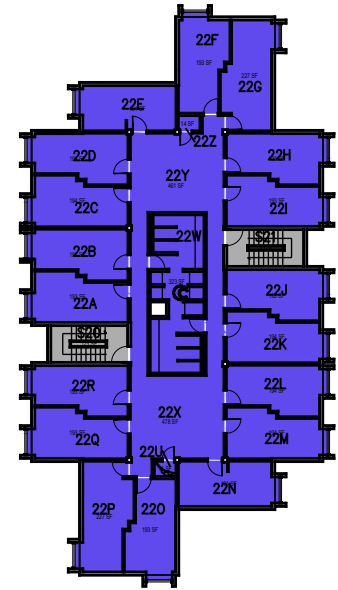

October 2020

CAL POLY

Sierra Madre Hall

Floor 1-Towers 0-2+Lounge

Space Data http://afd.calpoly.edu/facilities/spacefacility/space_data.asp

FACILITIES MANAGEMENT AND DEVELOPMENT

00000 UNASSIGN	107500 OCOB	120000 ACAD AFRS	137500 UNIV DEV
102500 CAFES	110000 CLA	120400 ITS	140000 STUD AFRS
105000 CAED	112500 CENG	121300 DIV/INCL	145000 PRESIDENT
117500 CSM	125000 AFD	150000 UNIV SUP	

College/Division

1:40

CAL POLY

Sierra Madre Hall

Floor 1-Towers 3-5
Space Data http://afd.calpoly.edu/facilities/spacefacility/space_data.asp

FACILITIES MANAGEMENT AND DEVELOPMENT

000000 UNASSIGN	107500 OCOB	120000 ACAD AFRS	137500 UNIV DEV
102500 CAFES	110000 CLA	120400 ITS	140000 STUD AFRS
105000 CAED	112500 CENG	121300 DIV/INCL	145000 PRESIDENT
117500 CSM	125000 AFD	150000 UNIV SUP	

October 2020

1:40

College/Division

CAL POLY

Sierra Madre Hall

Floor 2-Towers 0-2 + Lounge
 Space Data http://afd.calpoly.edu/facilities/spacefacility/space_data.asp

FACILITIES MANAGEMENT AND DEVELOPMENT

00000 UNASSIGN	107500 OCOB	120000 ACAD AFRS	137500 UNIV DEV
102500 CAFES	110000 CLA	120400 ITS	140000 STUD AFRS
105000 CAED	112500 CENG	121300 DIV/INCL	145000 PRESIDENT
117500 CSM	125000 AFD	150000 UNIV SUP	

October 2020

1:40

College/Division

CAL POLY

Sierra Madre Hall

Floor 2-Towers 3-5
Space Data http://afd.calpoly.edu/facilities/spacefacility/space_data.asp

FACILITIES MANAGEMENT AND DEVELOPMENT

00000 UNASSIGN	107500 OCOB	120000 ACAD AFRS	137500 UNIV DEV
102500 CAFES	110000 CLA	120400 ITS	140000 STUD AFRS
105000 CAED	112500 CENG	121300 DIV/INCL	145000 PRESIDENT
117500 CSM	125000 AFD	150000 UNIV SUP	