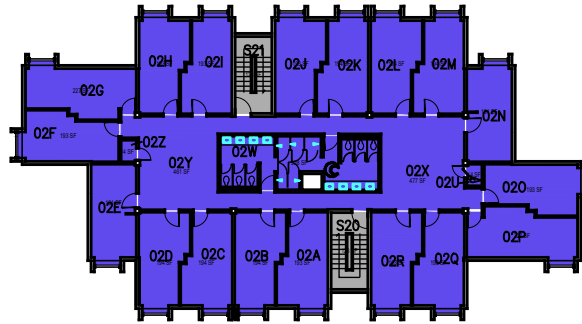

October 2020

CAL POLY

Sierra Madre Hall

Floor 1-Towers 0-2+Lounge

Space Data http://afd.calpoly.edu/facilities/spacefacility/space_data.asp

FACILITIES MANAGEMENT AND DEVELOPMENT

00000 UNASSIGN	107500 OCOB	120000 ACAD AFRS	137500 UNIV DEV
102500 CAFES	110000 CLA	120400 ITS	140000 STUD AFRS
105000 CAED	112500 CENG	121300 DIV/INCL	145000 PRESIDENT
117500 CSM	125000 AFD	150000 UNIV SUP	

College/Division

1:40

CAL POLY

Sierra Madre Hall

Floor 1-Towers 3-5
Space Data http://afd.calpoly.edu/facilities/spacefacility/space_data.asp

FACILITIES MANAGEMENT AND DEVELOPMENT

000000 UNASSIGN	107500 OCOB	120000 ACAD AFRS	137500 UNIV DEV
102500 CAFES	110000 CLA	120400 ITS	140000 STUD AFRS
105000 CAED	112500 CENG	121300 DIV/INCL	145000 PRESIDENT
117500 CSM	125000 AFD	150000 UNIV SUP	

October 2020

1:40

College/Division

CAL POLY

Sierra Madre Hall

Floor 2-Towers 0-2 + Lounge
 Space Data http://afd.calpoly.edu/facilities/spacefacility/space_data.asp

FACILITIES MANAGEMENT AND DEVELOPMENT

00000 UNASSIGN	107500 OCOB	120000 ACAD AFRS	137500 UNIV DEV
102500 CAFES	110000 CLA	120400 ITS	140000 STUD AFRS
105000 CAED	112500 CENG	121300 DIV/INCL	145000 PRESIDENT
117500 CSM	125000 AFD	150000 UNIV SUP	