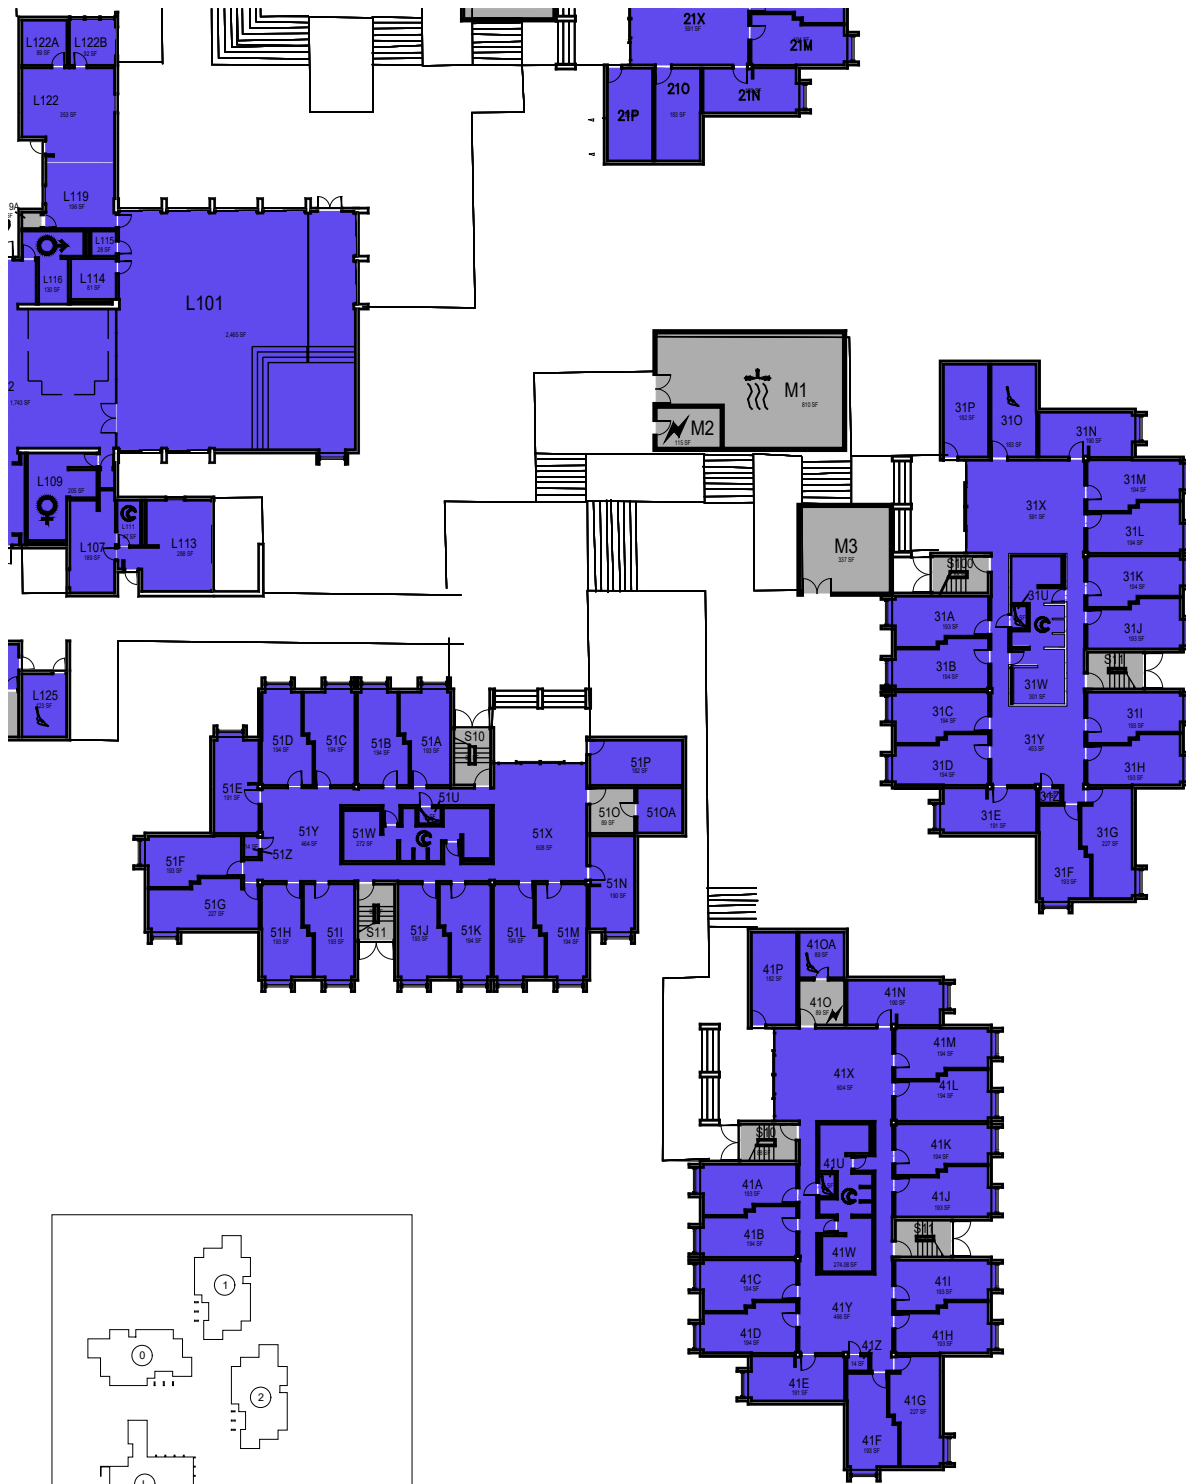

October 2020

CAL POLY

Sierra Madre Hall

Floor 1-Towers 0-2+Lounge

Space Data http://afd.calpoly.edu/facilities/spacefacility/space_data.asp

FACILITIES MANAGEMENT AND DEVELOPMENT

00000 UNASSIGN	107500 OCOB	120000 ACAD AFRS	137500 UNIV DEV
102500 CAFES	110000 CLA	120400 ITS	140000 STUD AFRS
105000 CAED	112500 CENG	121300 DIV/INCL	145000 PRESIDENT
117500 CSM	125000 AFD	150000 UNIV SUP	

College/Division

1:40

CAL POLY

Sierra Madre Hall

Floor 1-Towers 3-5
Space Data http://afd.calpoly.edu/facilities/spacefacility/space_data.asp

FACILITIES MANAGEMENT AND DEVELOPMENT

000000 UNASSIGN	107500 OCOB	120000 ACAD AFRS	137500 UNIV DEV
102500 CAFES	110000 CLA	120400 ITS	140000 STUD AFRS
105000 CAED	112500 CENG	121300 DIV/INCL	145000 PRESIDENT
117500 CSM	125000 AFD	150000 UNIV SUP	

October 2020

1:40

College/Division

CAL POLY

Sierra Madre Hall

Floor 2-Towers 0-2 + Lounge
 Space Data http://afd.calpoly.edu/facilities/spacefacility/space_data.asp

FACILITIES MANAGEMENT AND DEVELOPMENT

00000 UNASSIGN	107500 OCOB	120000 ACAD AFRS	137500 UNIV DEV
102500 CAFES	110000 CLA	120400 ITS	140000 STUD AFRS
105000 CAED	112500 CENG	121300 DIV/INCL	145000 PRESIDENT
117500 CSM	125000 AFD	150000 UNIV SUP	