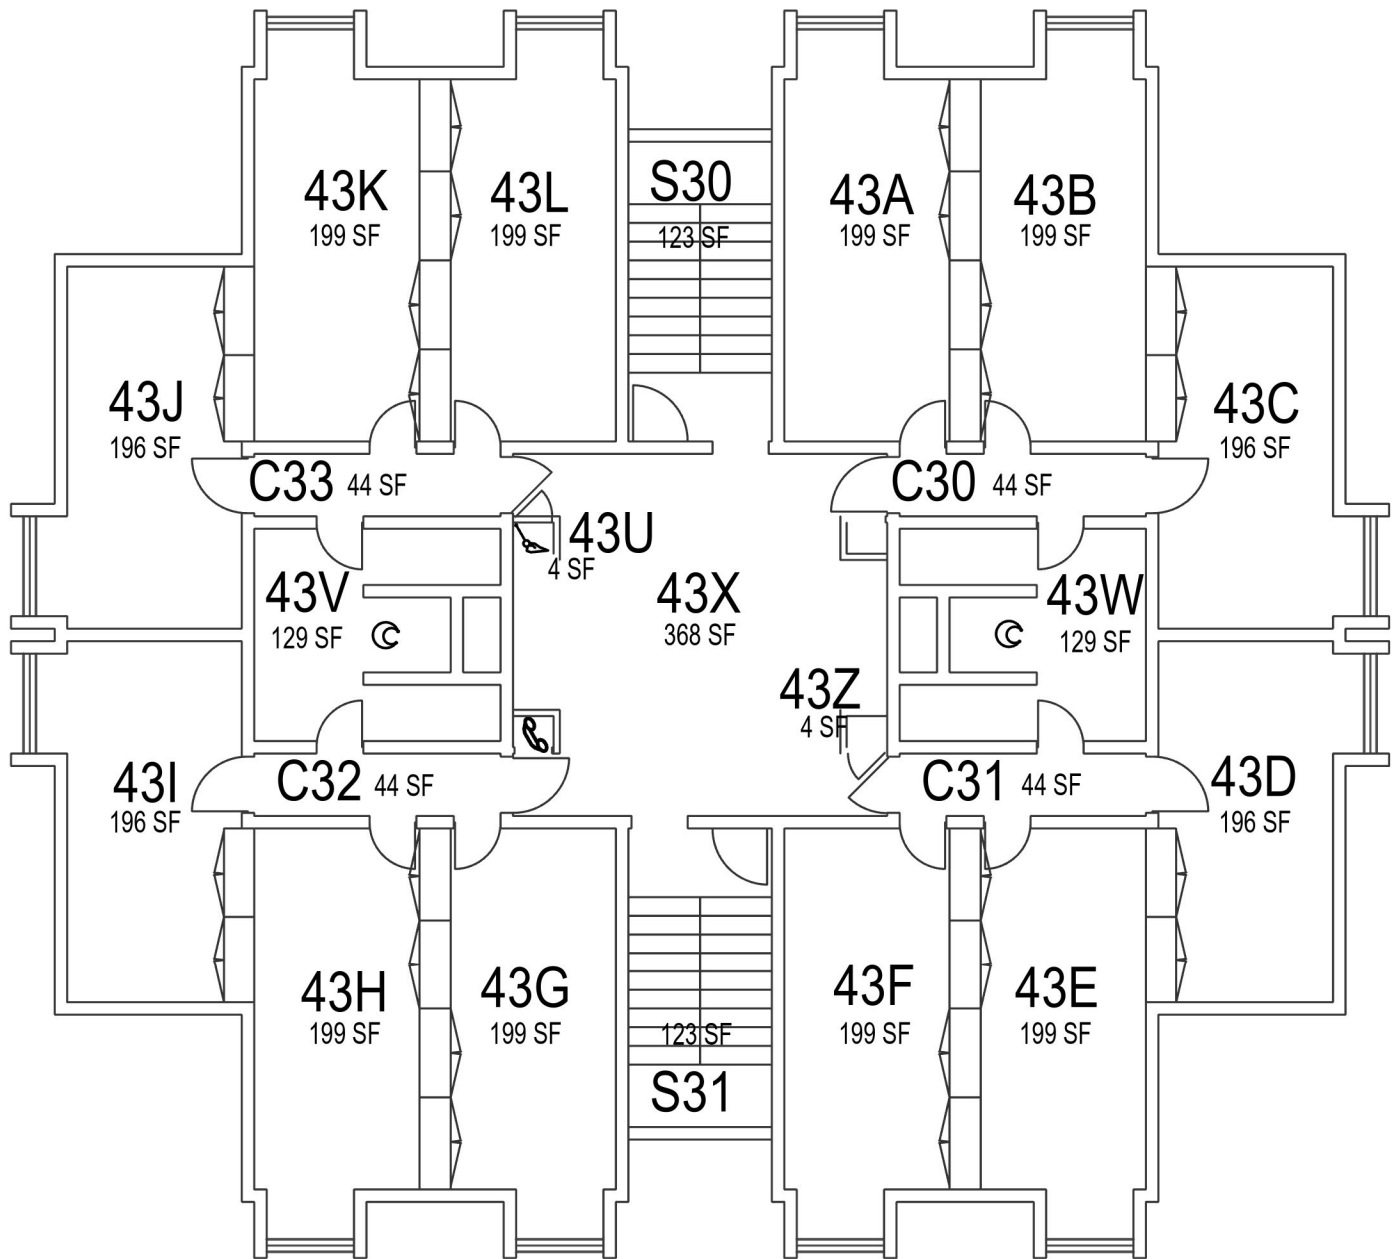

Space Data http://afd.calpoly.edu/facilities/spacefacility/space_data.asp

1:40

March 2022

1:40

Yosemite Hall

Floor 3-Towers 0-6+L

FACILITIES MANAGEMENT AND DEVELOPMENT

Space Data http://afd.calpoly.edu/facilities/spacefacility/space_data.asp