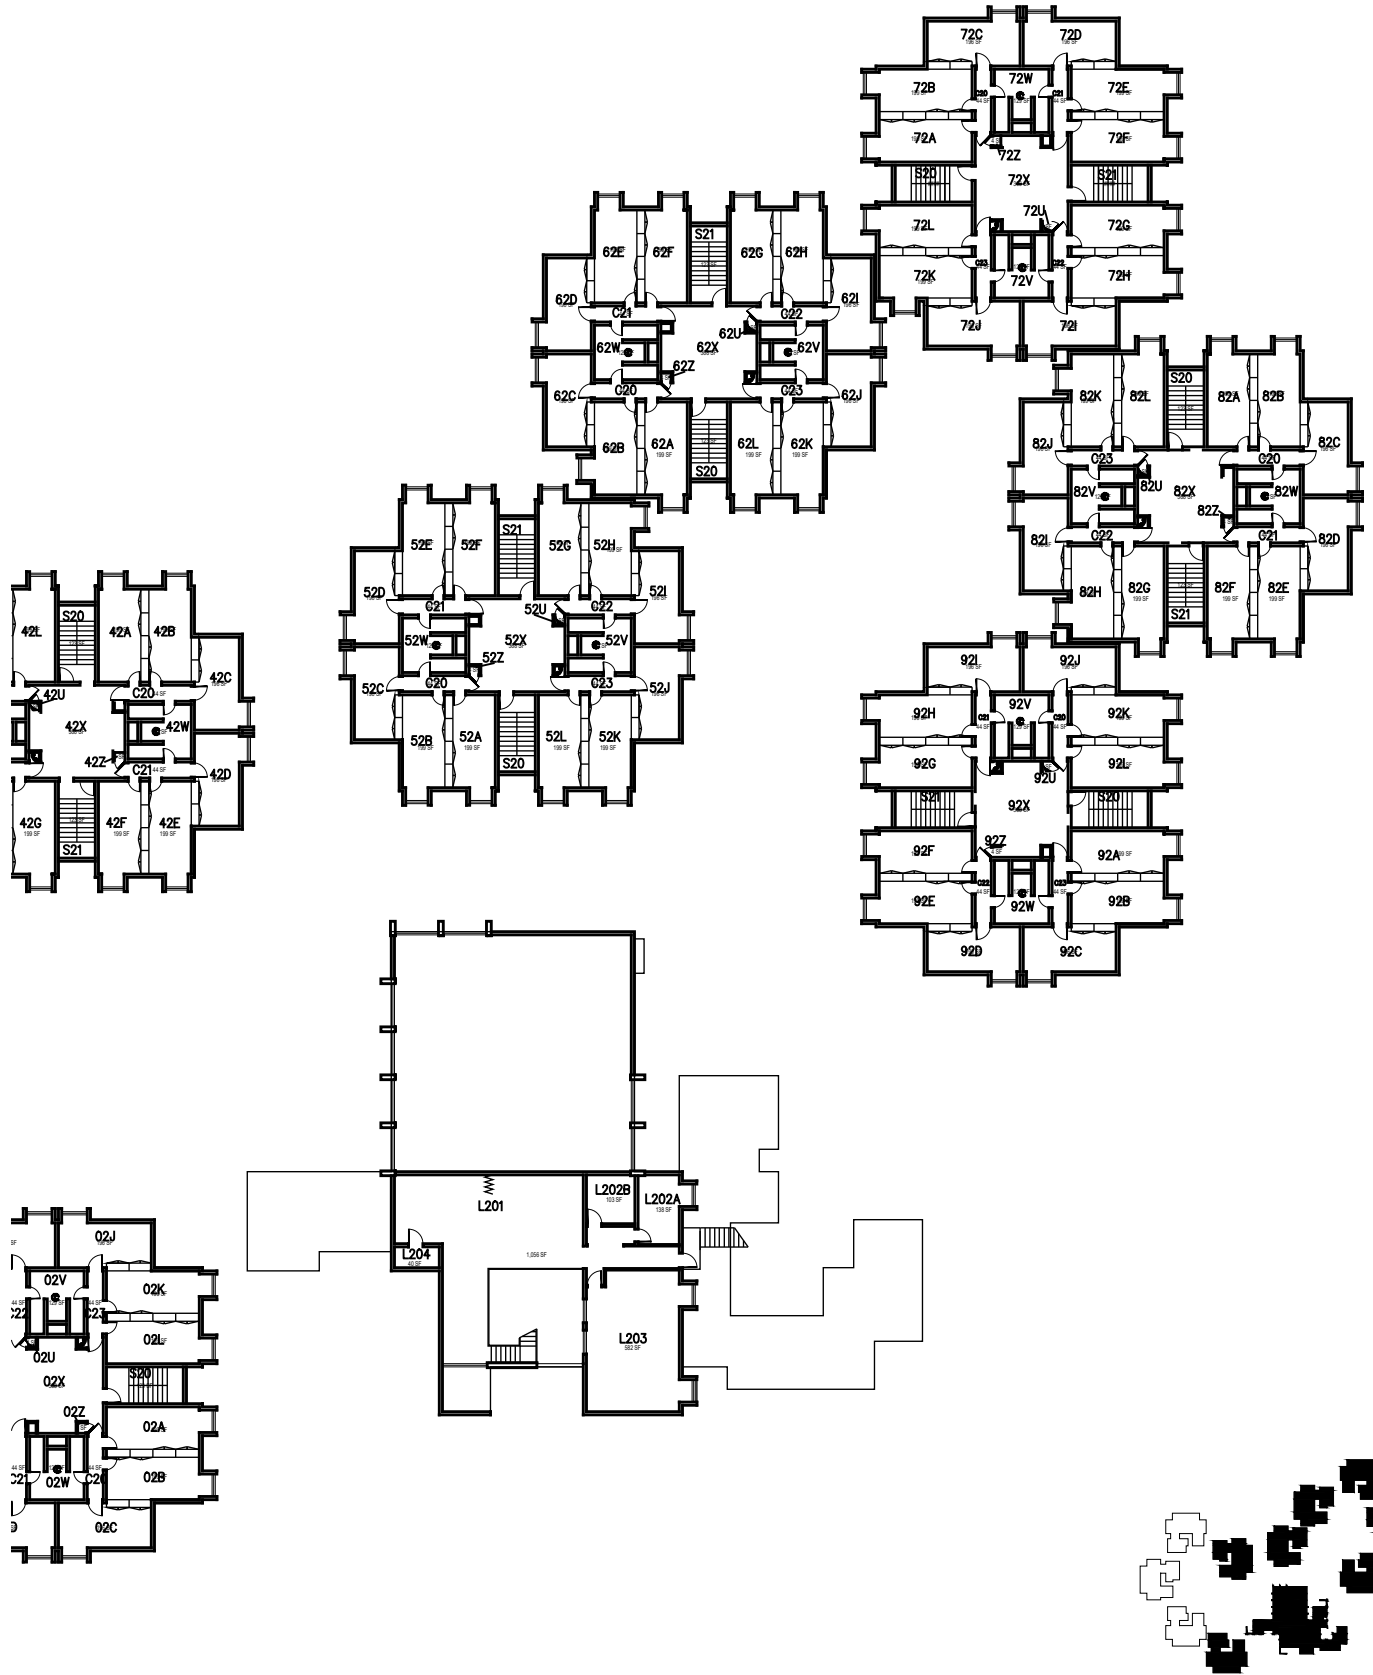

March 2022

Yosemite Hall

Floor 1-Towers 0-6+Lounge

FACILITIES MANAGEMENT AND DEVELOPMENT

Space Data http://afd.calpoly.edu/facilities/spacefacility/space_data.asp

1:40

March 2022

Yosemite Hall

Floor 2-Towers 0-6+L

FACILITIES MANAGEMENT AND DEVELOPMENT

Space Data http://afd.calpoly.edu/facilities/spacefacility/space_data.asp

1:40

March 2022

Yosemite Hall

Floor 2-Towers 0 4-9

FACILITIES MANAGEMENT AND DEVELOPMENT