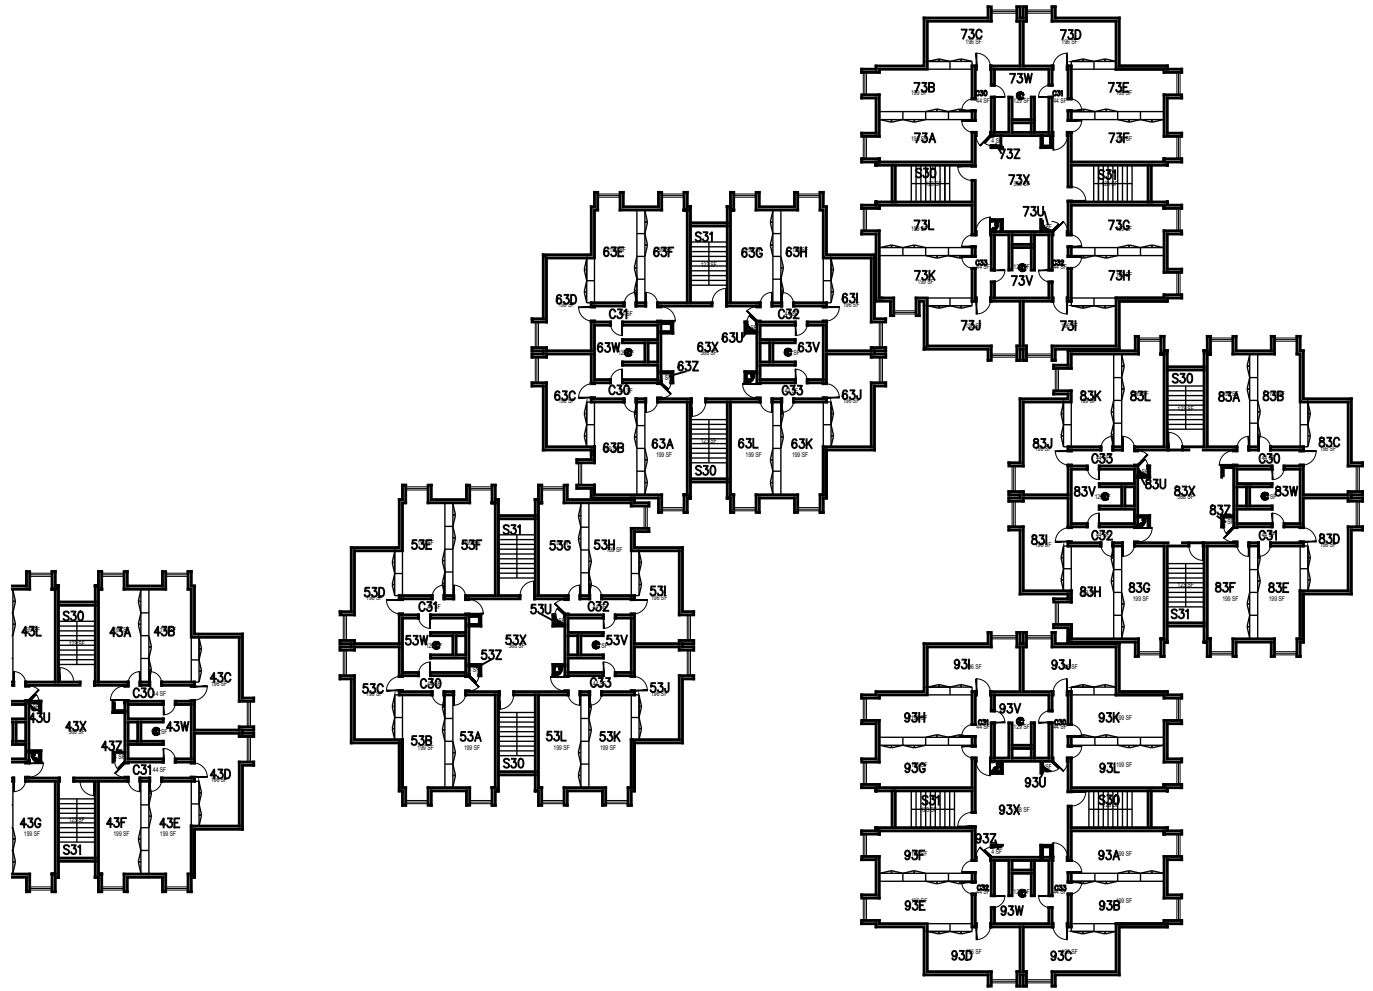

Yosemite Hall

Floor 3-Towers 0 4-9

Floor 3-Towers 0 4-9