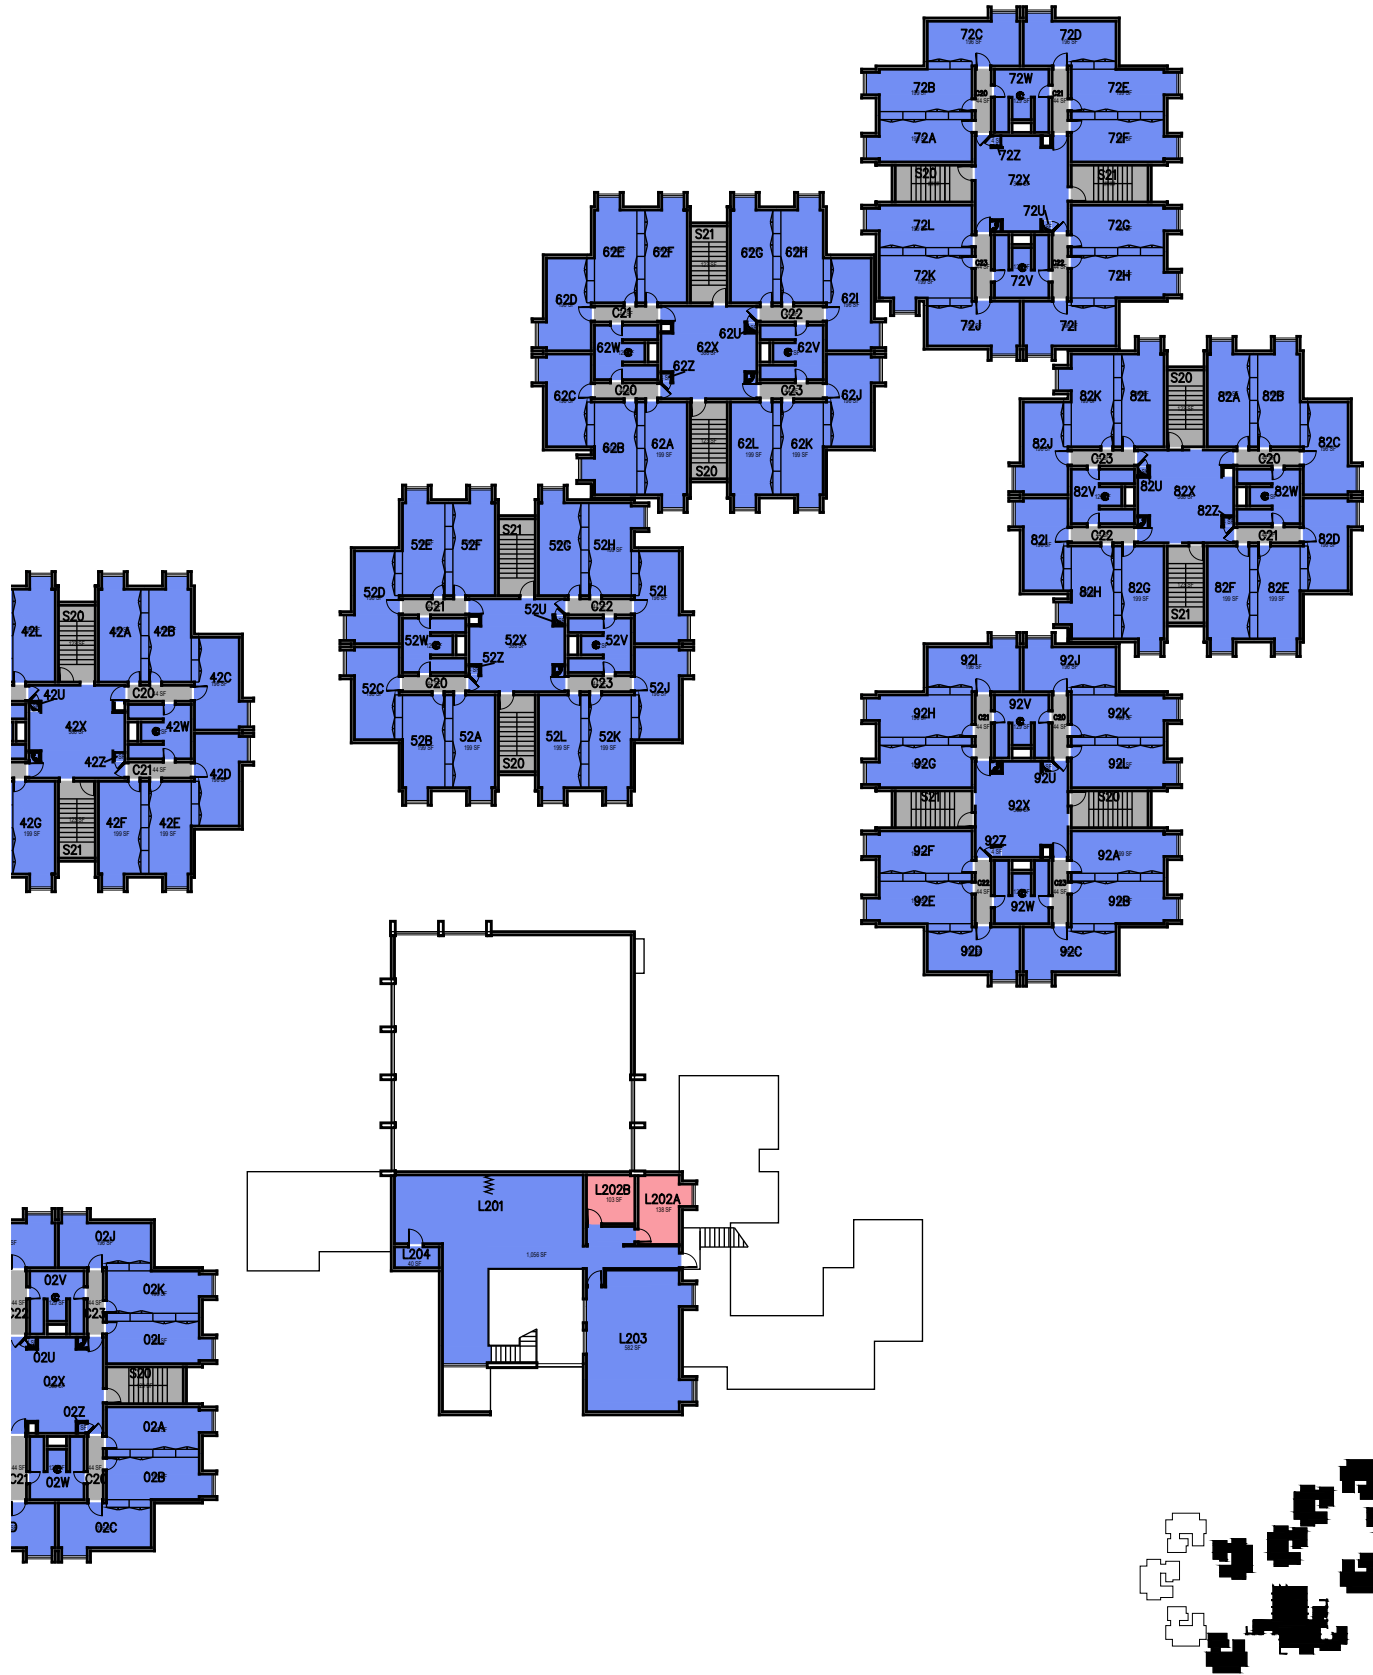

Yosemite Hall

Floor 2-Towers 0 4-9

000 UNASSIGN	400 STUDY	800 HEALTH
100 CLASS	500 SPECIAL	900 RESIDENTIAL
200 LAB	600 GENERAL	
300 OFFICE	700 SUPPORT	

March 2022

1:40