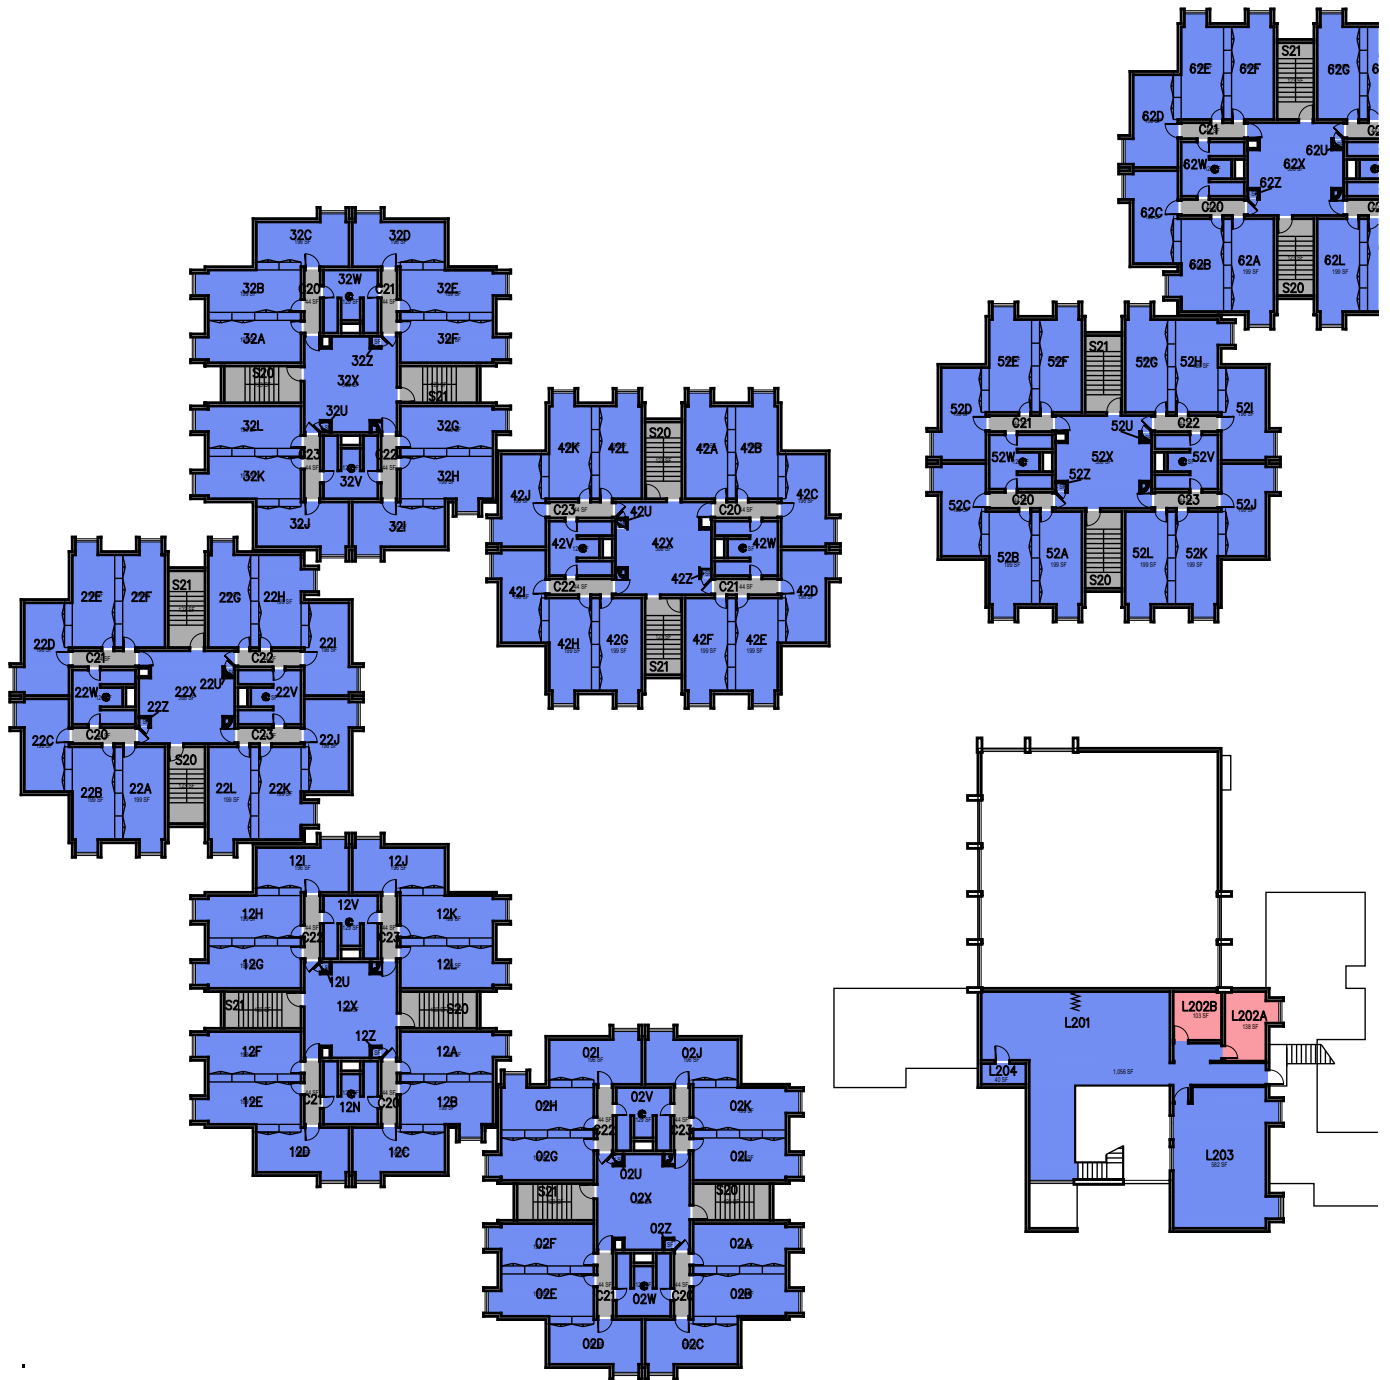

# Yosemite Hall

Floor 1-Towers 0 4-9

000 UNASSIGN	400 STUDY	800 HEALTH
100 CLASS	500 SPECIAL	900 RESIDENTIAL
200 LAB	600 GENERAL	
300 OFFICE	700 SUPPORT	

1:40

FACILITIES MANAGEMENT AND DEVELOPMENT

Space Data [http://afd.calpoly.edu/facilities/spacefacility/space\\_data.asp](http://afd.calpoly.edu/facilities/spacefacility/space_data.asp)

Room Use

March 2022