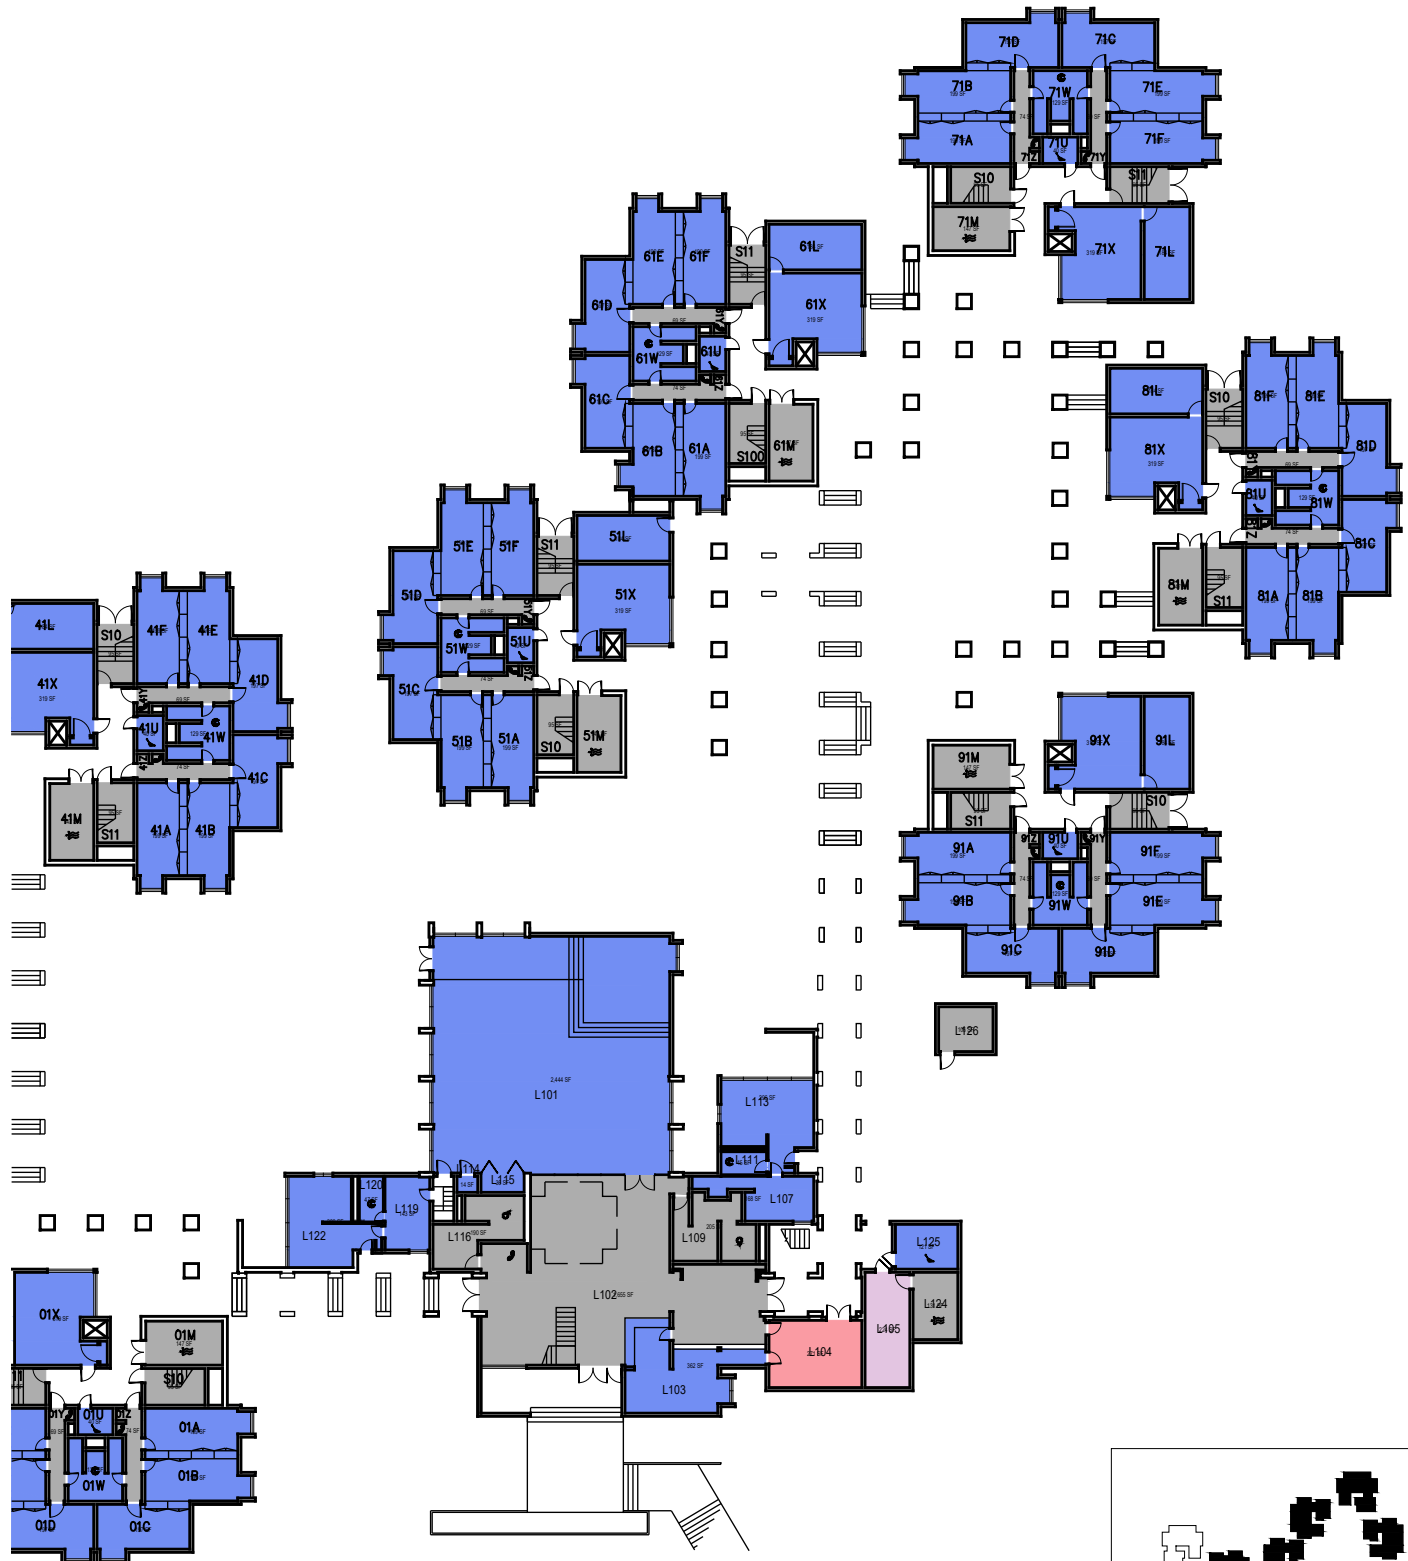

# Yosemite Hall

Floor 1-Towers 0-6+Lounge

FACILITIES MANAGEMENT AND DEVELOPMENT

Space Data [http://afd.calpoly.edu/facilities/spacefacility/space\\_data.asp](http://afd.calpoly.edu/facilities/spacefacility/space_data.asp)

000 UNASSIGN	400 STUDY	800 HEALTH
100 CLASS	500 SPECIAL	900 RESIDENTIAL
200 LAB	600 GENERAL	
300 OFFICE	700 SUPPORT	

Room Use

1:40

March 2022