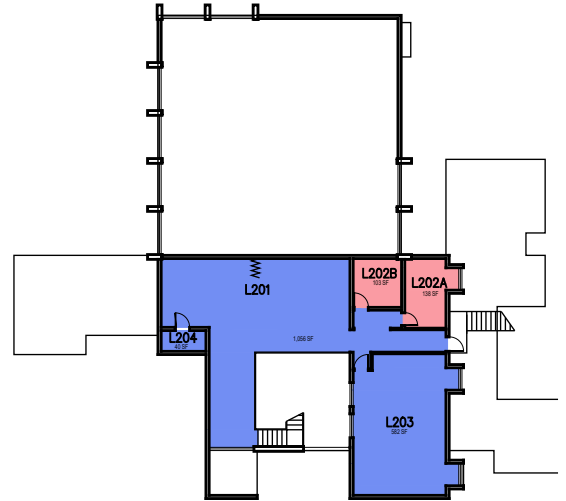

# Yosemite Hall

Floor 1-Towers 0 4-9

000 UNASSIGN	400 STUDY	800 HEALTH
100 CLASS	500 SPECIAL	900 RESIDENTIAL
200 LAB	600 GENERAL	
300 OFFICE	700 SUPPORT	

1:40

FACILITIES MANAGEMENT AND DEVELOPMENT

Space Data [http://afd.calpoly.edu/facilities/spacefacility/space\\_data.asp](http://afd.calpoly.edu/facilities/spacefacility/space_data.asp)

Room Use

March 2022