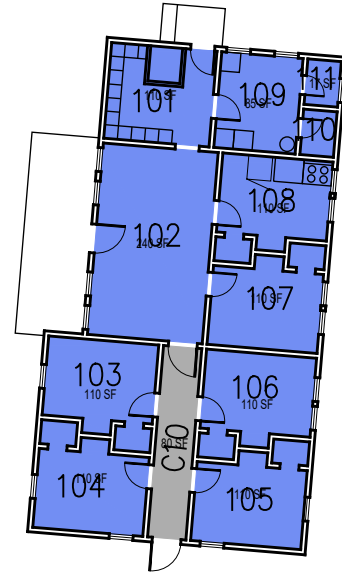

Bldg. 121-A

Bldg. 121-R

Bldg. 121-Q

Bldg. 121-C

Bldg. 121-B

1st Floor

Bldg. 121-0

2nd Floor

CAL POLY

Cheda Ranch

Floors 1 & 2
Space Data http://afd.calpoly.edu/facilities/spacefacility/space_data.asp

FACILITIES MANAGEMENT AND DEVELOPMENT

000 UNASSIGN	400 STUDY	800 HEALTH
100 CLASS	500 SPECIAL	900 RESIDENTIAL
200 LAB	600 GENERAL	
300 OFFICE	700 SUPPORT	

Room Use

October 2020

1:20

Bldg. 121-U

Bldg. 121-D

Bldg. 121-E

CAL POLY

Cheda Ranch