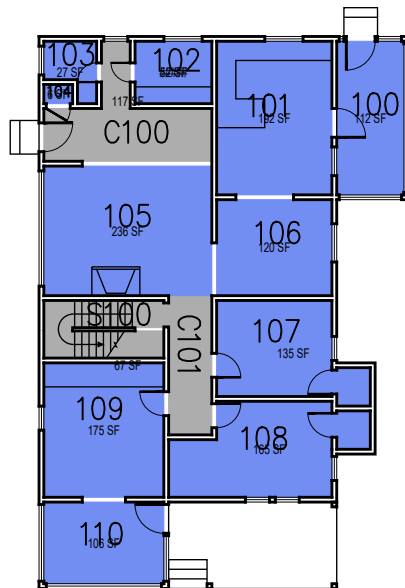

Bldg. 121-A

Bldg. 121-R

Bldg. 121-Q

Bldg. 121-C

Bldg. 121-B

1st Floor

Bldg. 121-0

2nd Floor

CAL POLY

Cheda Ranch

Floors 1 & 2
Space Data http://afd.calpoly.edu/facilities/spacefacility/space_data.asp

FACILITIES MANAGEMENT AND DEVELOPMENT

000 UNASSIGN	400 STUDY	800 HEALTH
100 CLASS	500 SPECIAL	900 RESIDENTIAL
200 LAB	600 GENERAL	
300 OFFICE	700 SUPPORT	

Room Use

October 2020

1:20

Bldg. 121-U

Bldg. 121-D

Bldg. 121-E

CAL POLY

Cheda Ranch

Room Use

October 2020

1:20