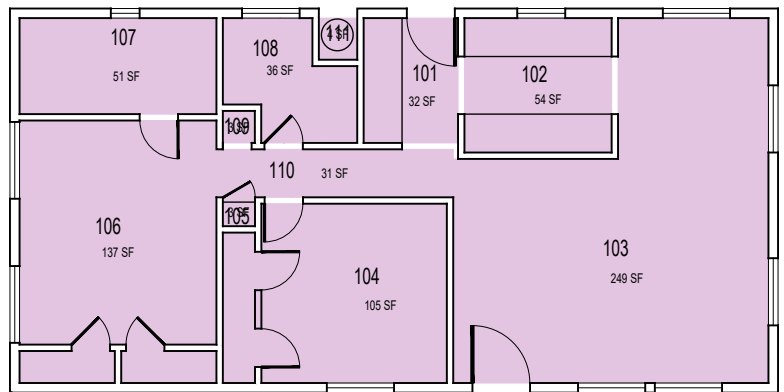

**Bldg. 123-C: Barn**

**Bldg. 123-D: Shed**

**Bldg. 123-A: Garage**

**Bldg. 123-B: Trailer**

**Bldg. 123-0: Peterson Ranch House**

October 2020

**CAL POLY**

Peterson Ranch

Multiple Bldgs.  
Space Data [http://afd.calpoly.edu/facilities/spacefacility/space\\_data.asp](http://afd.calpoly.edu/facilities/spacefacility/space_data.asp)

00000 UNASSIGN	107500 OCOB	120000 ACAD AFRS	137500 UNIV DEV
102500 CAFES	110000 CLA	120400 ITS	140000 STUD AFRS
105000 CAED	112500 CENG	121300 DIV/INCL	145000 PRESIDENT
117500 CSM	125000 AFD	150000 UNIV SUP	

1"=10'

College/Division