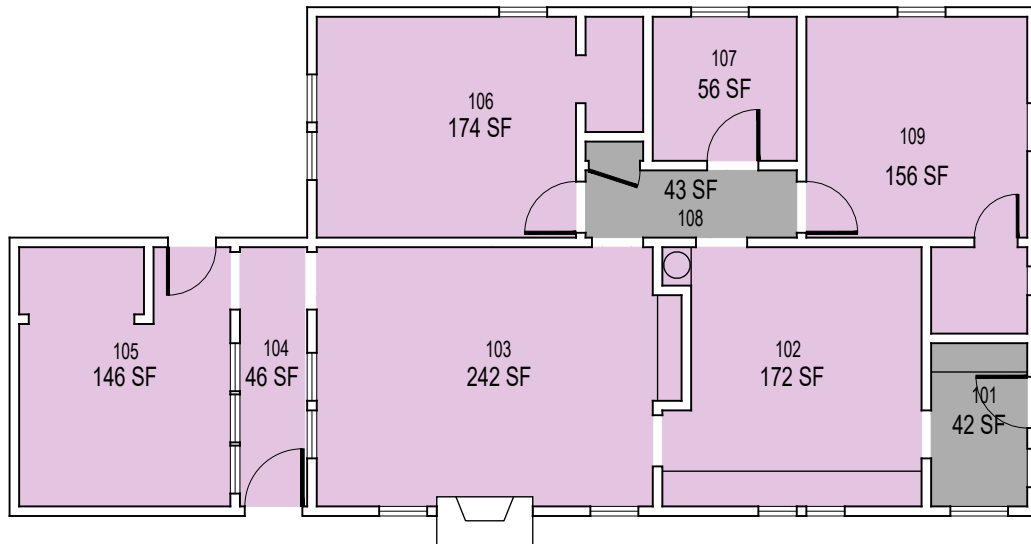

**Bldg. 123-C: Barn**

**Bldg. 123-D: Shed**

**Bldg. 123-A: Garage**

**Bldg. 123-B: Trailer**

**Bldg. 123-0: Peterson Ranch House**

October 2020

**CAL POLY**

Peterson Ranch

Multiple Bldgs.  
Space Data [http://afd.calpoly.edu/facilities/spacefacility/space\\_data.asp](http://afd.calpoly.edu/facilities/spacefacility/space_data.asp)

00000 UNASSIGN	107500 OCOB	120000 ACAD AFRS	137500 UNIV DEV
102500 CAFES	110000 CLA	120400 ITS	140000 STUD AFRS
105000 CAED	112500 CENG	121300 DIV/INCL	145000 PRESIDENT
117500 CSM	125000 AFD	150000 UNIV SUP	

1"=10'

College/Division