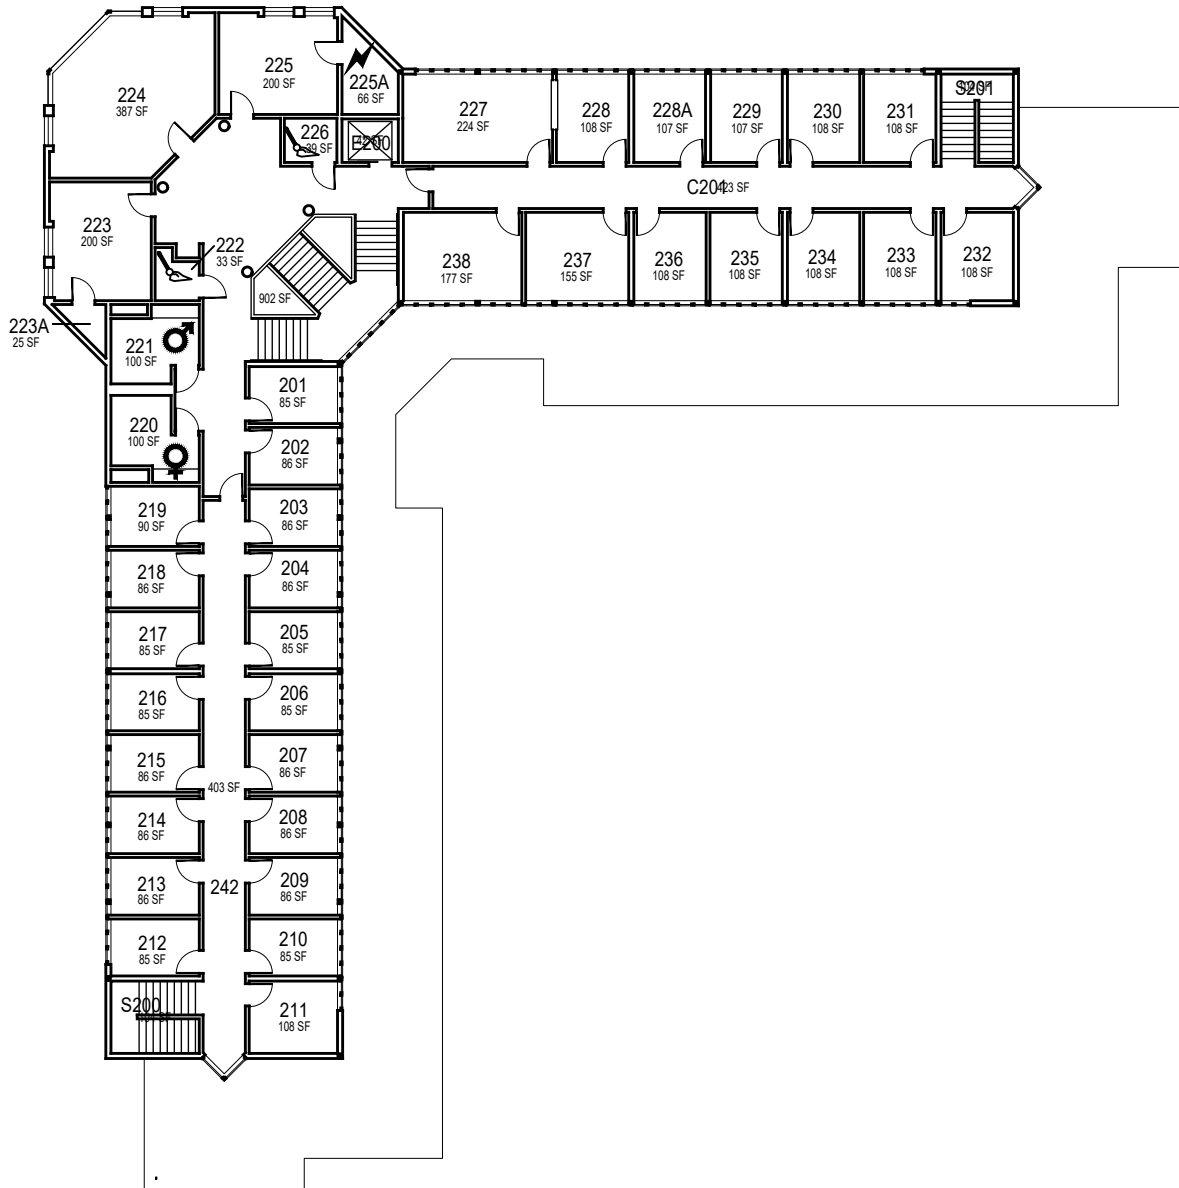

Student Services

Floor 1

FACILITIES MANAGEMENT AND DEVELOPMENT

Space Data http://afd.calpoly.edu/facilities/spacefacility/space_data.asp

March 2022

1"=25'

Student Services

Floor 2 and Basement