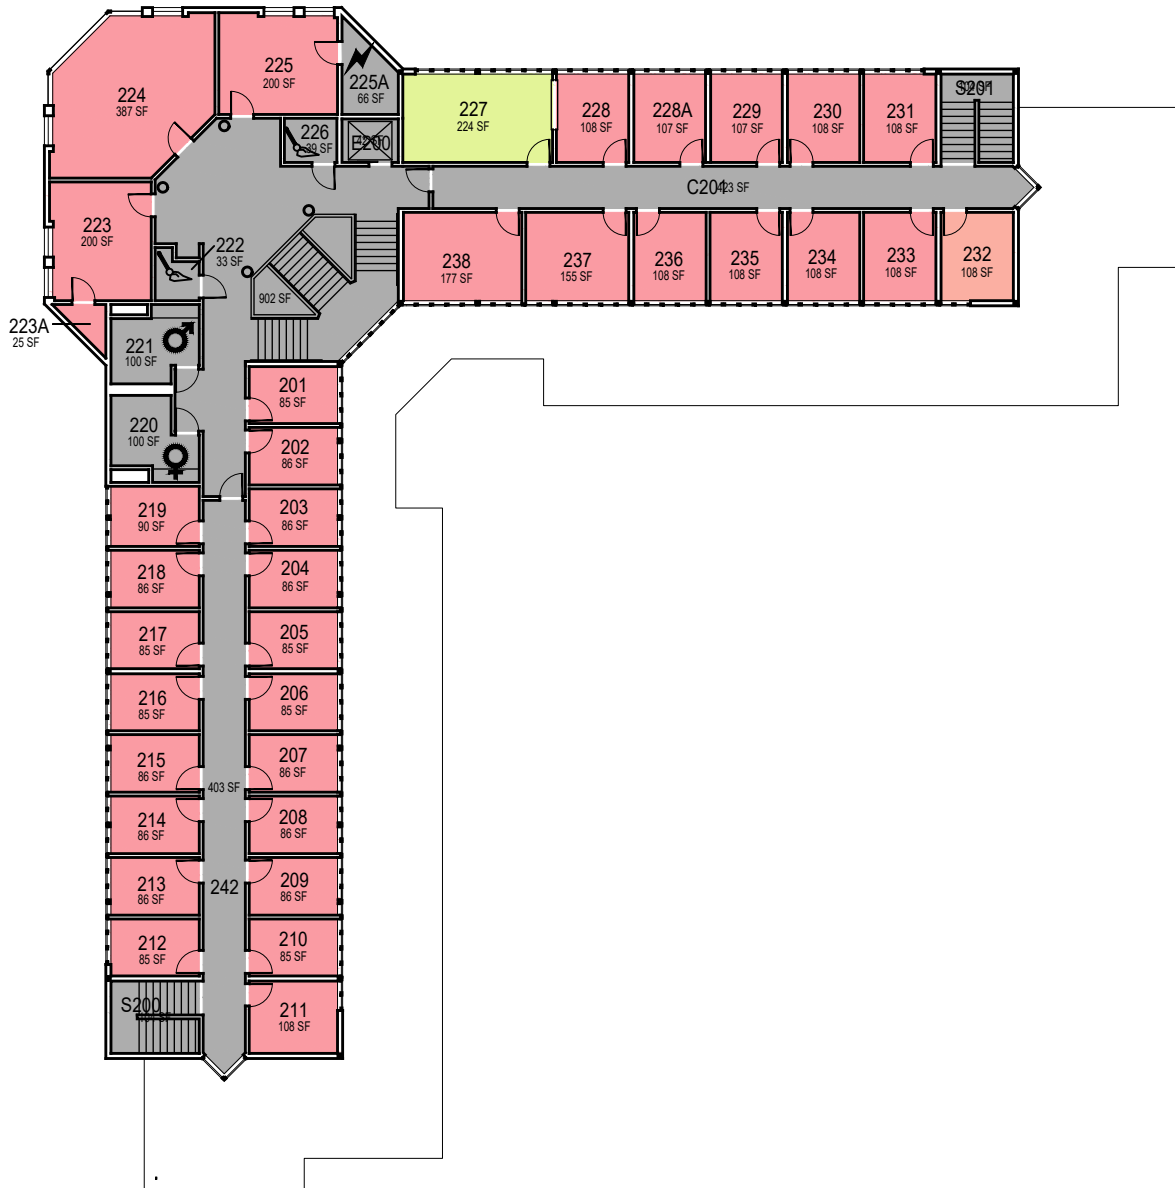

Student Services

Floor 1
Space Data http://afd.calpoly.edu/facilities/spacefacility/space_data.asp

FACILITIES MANAGEMENT AND DEVELOPMENT

000 UNASSIGN	400 STUDY	800 HEALTH
100 CLASS	500 SPECIAL	900 RESIDENTIAL
200 LAB	600 GENERAL	
300 OFFICE	700 SUPPORT	

October 2020

1"=25'

Room Use

CAL POLY

Student Services

Floor 2 and Basement

Space Data http://afd.calpoly.edu/facilities/spacefacility/space_data.asp

FACILITIES MANAGEMENT AND DEVELOPMENT

000 UNASSIGN	400 STUDY	800 HEALTH
100 CLASS	500 SPECIAL	900 RESIDENTIAL
200 LAB	600 GENERAL	
300 OFFICE	700 SUPPORT	

October 2020

1"=25'

Room Use