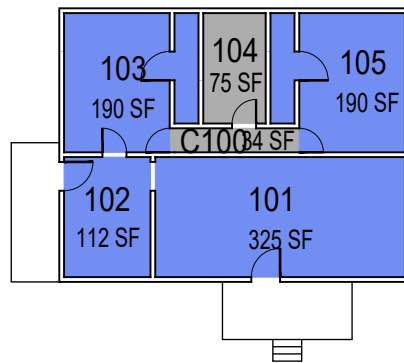

125C  
4,136 SF

**Bldg. 125-C**

**Bldg. 125-0**

**CAL POLY**

Serrano Ranch

Floor 1  
Space Data [http://afd.calpoly.edu/facilities/spacefacility/space\\_data.asp](http://afd.calpoly.edu/facilities/spacefacility/space_data.asp)

FACILITIES MANAGEMENT AND DEVELOPMENT

000 UNASSIGN	400 STUDY	800 HEALTH
100 CLASS	500 SPECIAL	900 RESIDENTIAL
200 LAB	600 GENERAL	
300 OFFICE	700 SUPPORT	

Room Use

October 2020

1" =  
20'-0"