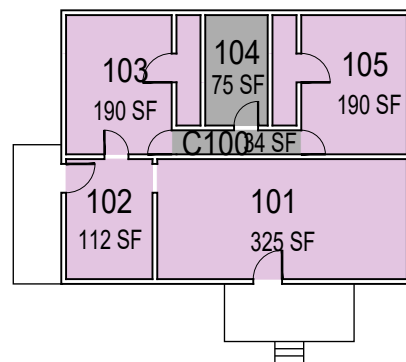

**Bldg. 125-C**

**Bldg. 125-0**

# Serrano Ranch

Floor 1  
 Space Data [http://afd.calpoly.edu/facilities/spacefacility/space\\_data.asp](http://afd.calpoly.edu/facilities/spacefacility/space_data.asp)

FACILITIES MANAGEMENT AND DEVELOPMENT

College/Division

October 2020

20'-0"