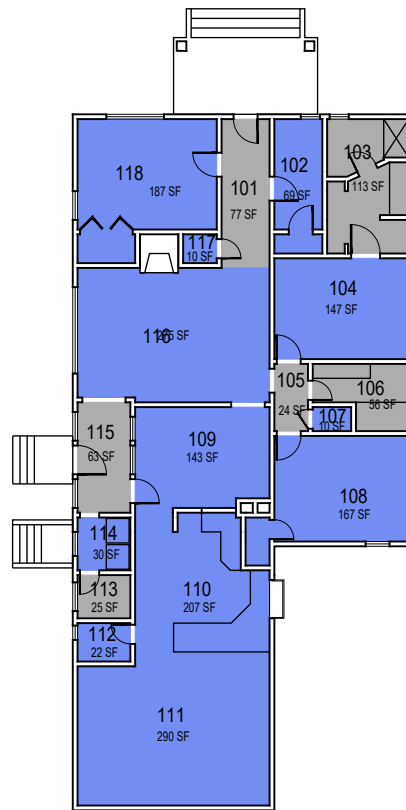

Bldg. 126-A

Bldg. 126-C

Bldg. 126-U

Bldg. 126-0

Chorro Creek Ranch

Floor 1
Space Data http://afd.calpoly.edu/facilities/spacefacility/space_data.asp

FACILITIES MANAGEMENT AND DEVELOPMENT

| | | |
|--------------|-------------|-----------------|
| 000 UNASSIGN | 400 STUDY | 800 HEALTH |
| 100 CLASS | 500 SPECIAL | 900 RESIDENTIAL |
| 200 LAB | 600 GENERAL | |
| 300 OFFICE | 700 SUPPORT | |

Room Use

October 2020

1:20