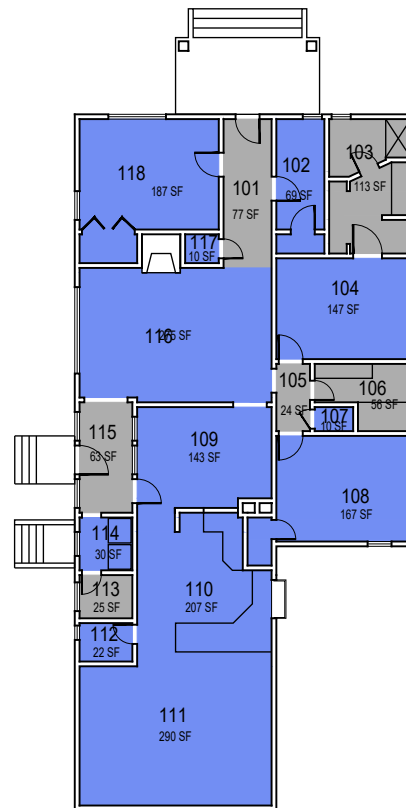

Bldg. 126-A

Bldg. 126-C

Bldg. 126-U

Bldg. 126-0

Chorro Creek Ranch

Floor 1

FACILITIES MANAGEMENT AND DEVELOPMENT

Space Data http://afd.calpoly.edu/facilities/spacefacility/space_data.asp

000 UNASSIGN	400 STUDY	800 HEALTH
100 CLASS	500 SPECIAL	900 RESIDENTIAL
200 LAB	600 GENERAL	
300 OFFICE	700 SUPPORT	

Room Use

March 2022

1:20