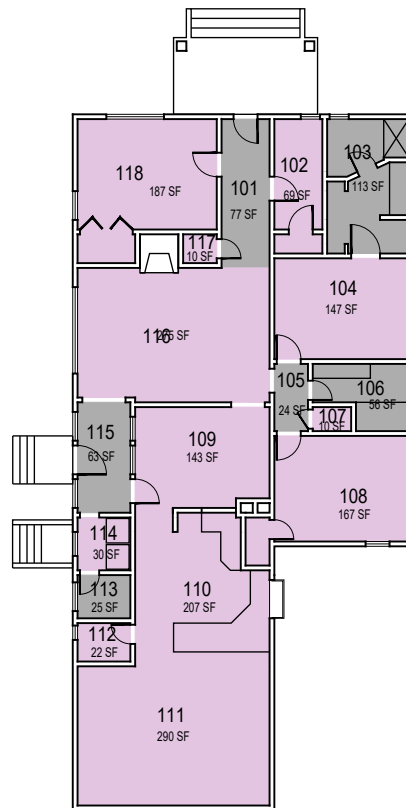

Bldg. 126-A

Bldg. 126-C

Bldg. 126-U

Bldg. 126-0

Chorro Creek Ranch

Floor 1
Space Data http://afd.calpoly.edu/facilities/spacefacility/space_data.asp

FACILITIES MANAGEMENT AND DEVELOPMENT

00000 UNASSIGN	107500 OCOB	120000 ACAD AFRS	137500 UNIV DEV
102500 CAFES	110000 CLA	120400 ITS	140000 STUD AFRS
105000 CAED	112500 CENG	121300 DIV/INCL	145000 PRESIDENT
117500 CSM	125000 AFD	150000 UNIV SUP	