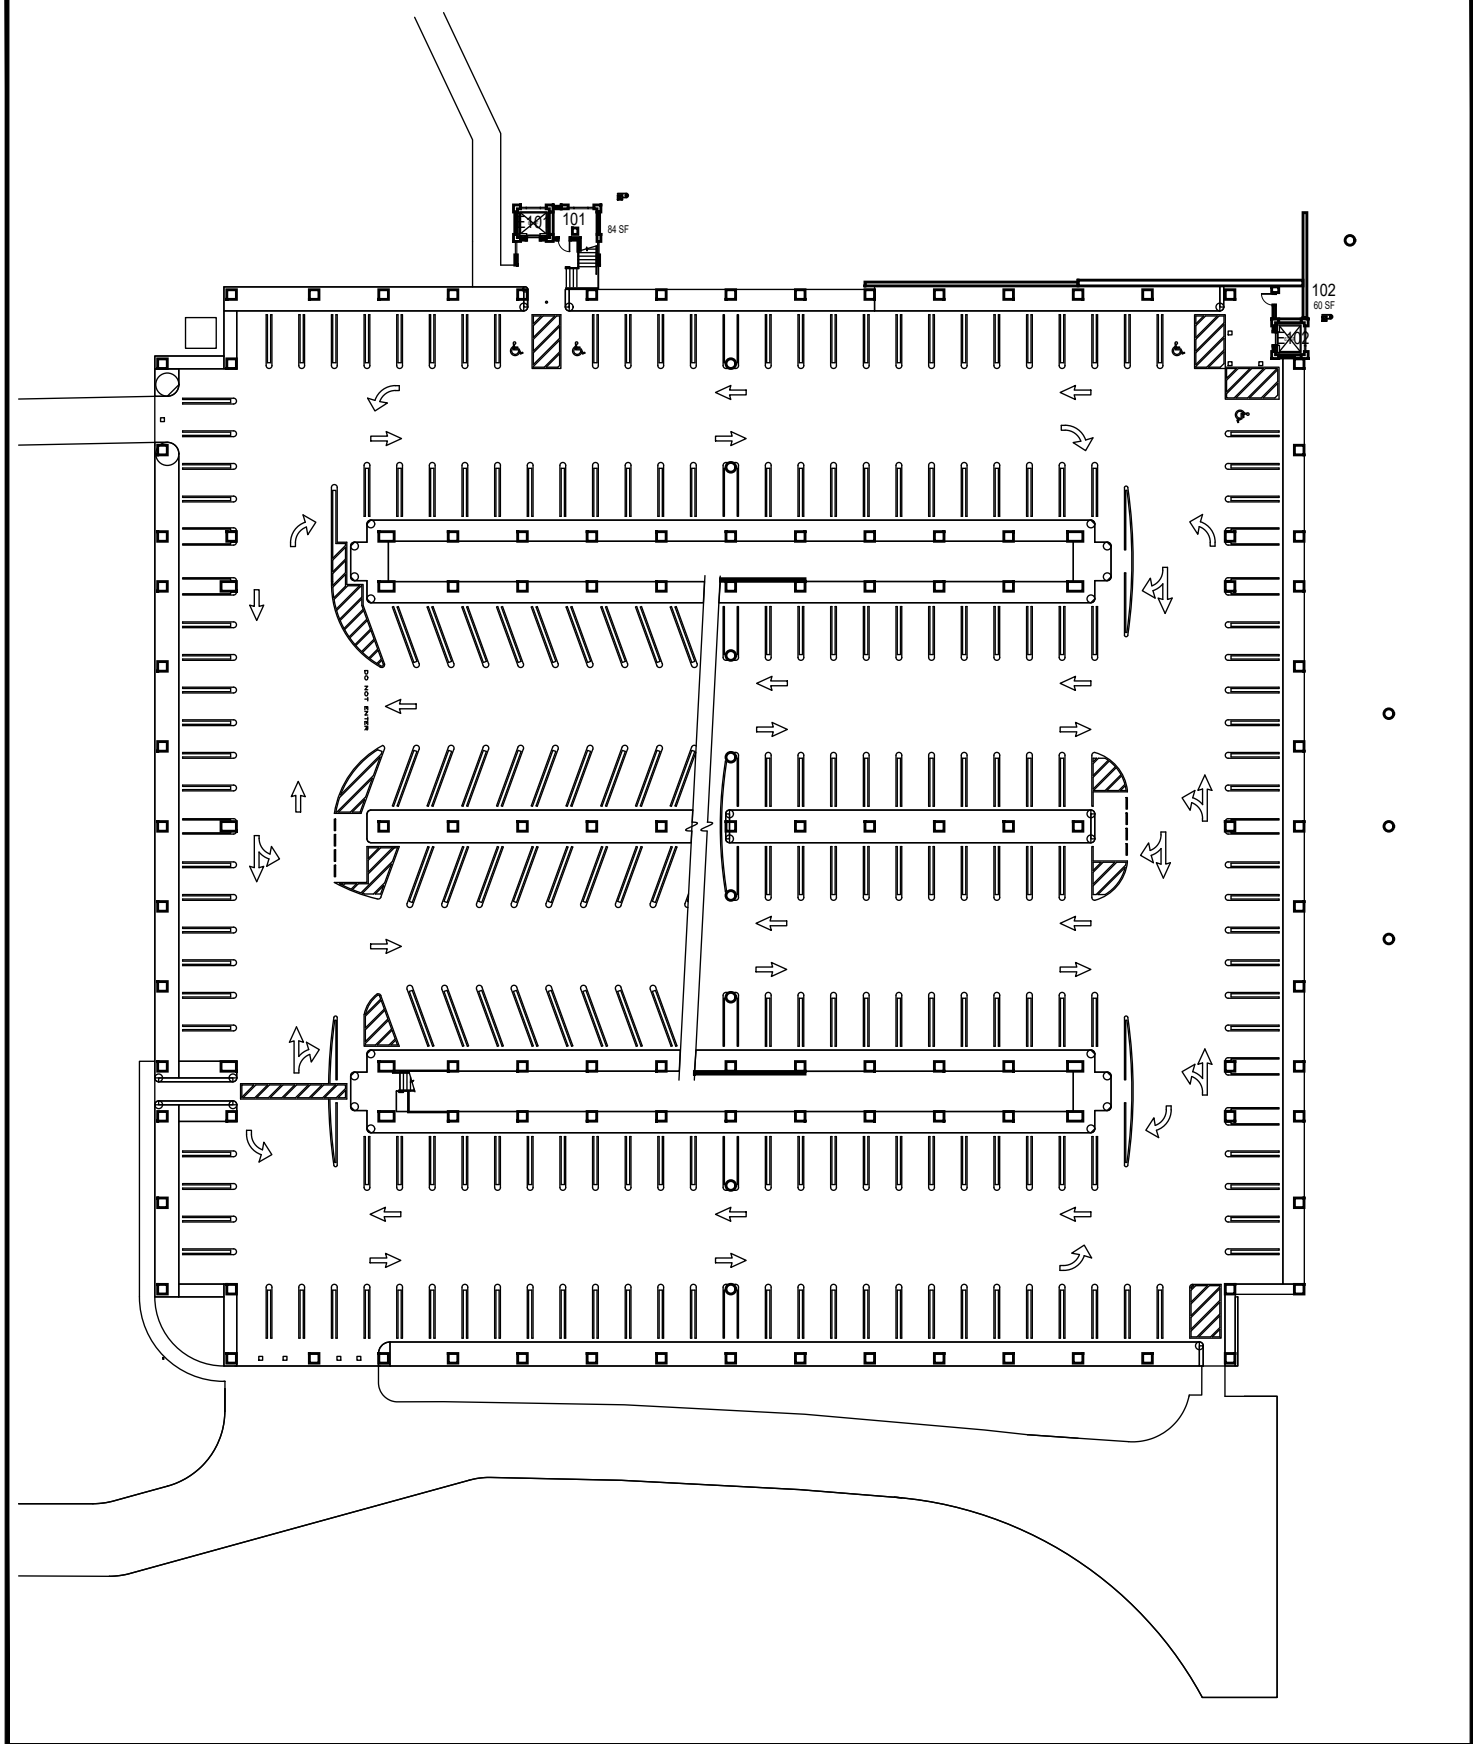

CAL POLY

Grand Avenue Parking
Structure

Floor 1
Space Data http://afd.calpoly.edu/facilities/spacefacility/space_data.asp

FACILITIES MANAGEMENT AND DEVELOPMENT

October 2020

1"=50'

CAL POLY

Grand Avenue Parking Structure

Floor 2
Space Data http://afd.calpoly.edu/facilities/spacefacility/space_data.asp

FACILITIES MANAGEMENT AND DEVELOPMENT

October 2020

1"=50'

CAL POLY

Grand Avenue Parking Structure

Floor 3
Space Data http://afd.calpoly.edu/facilities/spacefacility/space_data.asp

FACILITIES MANAGEMENT AND DEVELOPMENT

October 2020

1"=50'

CAL POLY

Grand Avenue Parking Structure

Floor 4
Space Data http://afd.calpoly.edu/facilities/spacefacility/space_data.asp

FACILITIES MANAGEMENT AND DEVELOPMENT

October 2020

1"=50'

CAL POLY

Grand Avenue Parking Structure

Floor 5
Space Data http://afd.calpoly.edu/facilities/spacefacility/space_data.asp

FACILITIES MANAGEMENT AND DEVELOPMENT

October 2020

1"=50'