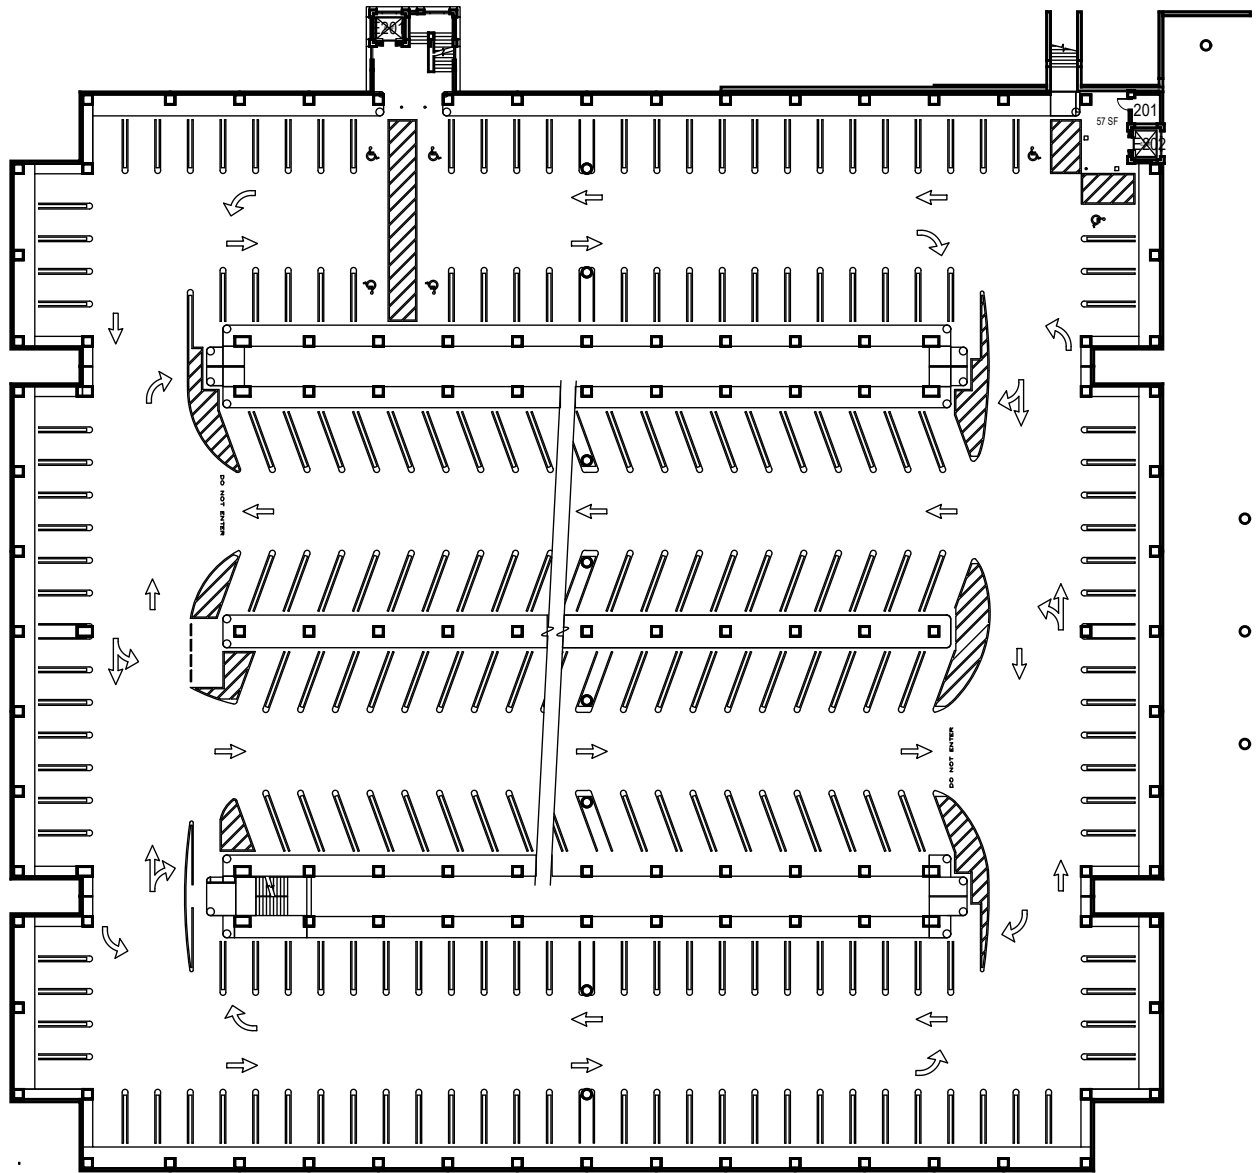

Grand Avenue Parking Structure

Floor 3

FACILITIES MANAGEMENT AND DEVELOPMENT

Space Data <http://afd.calpoly.edu/facilities/spacefacility/space_data.asp>

March 2022

1"=50'