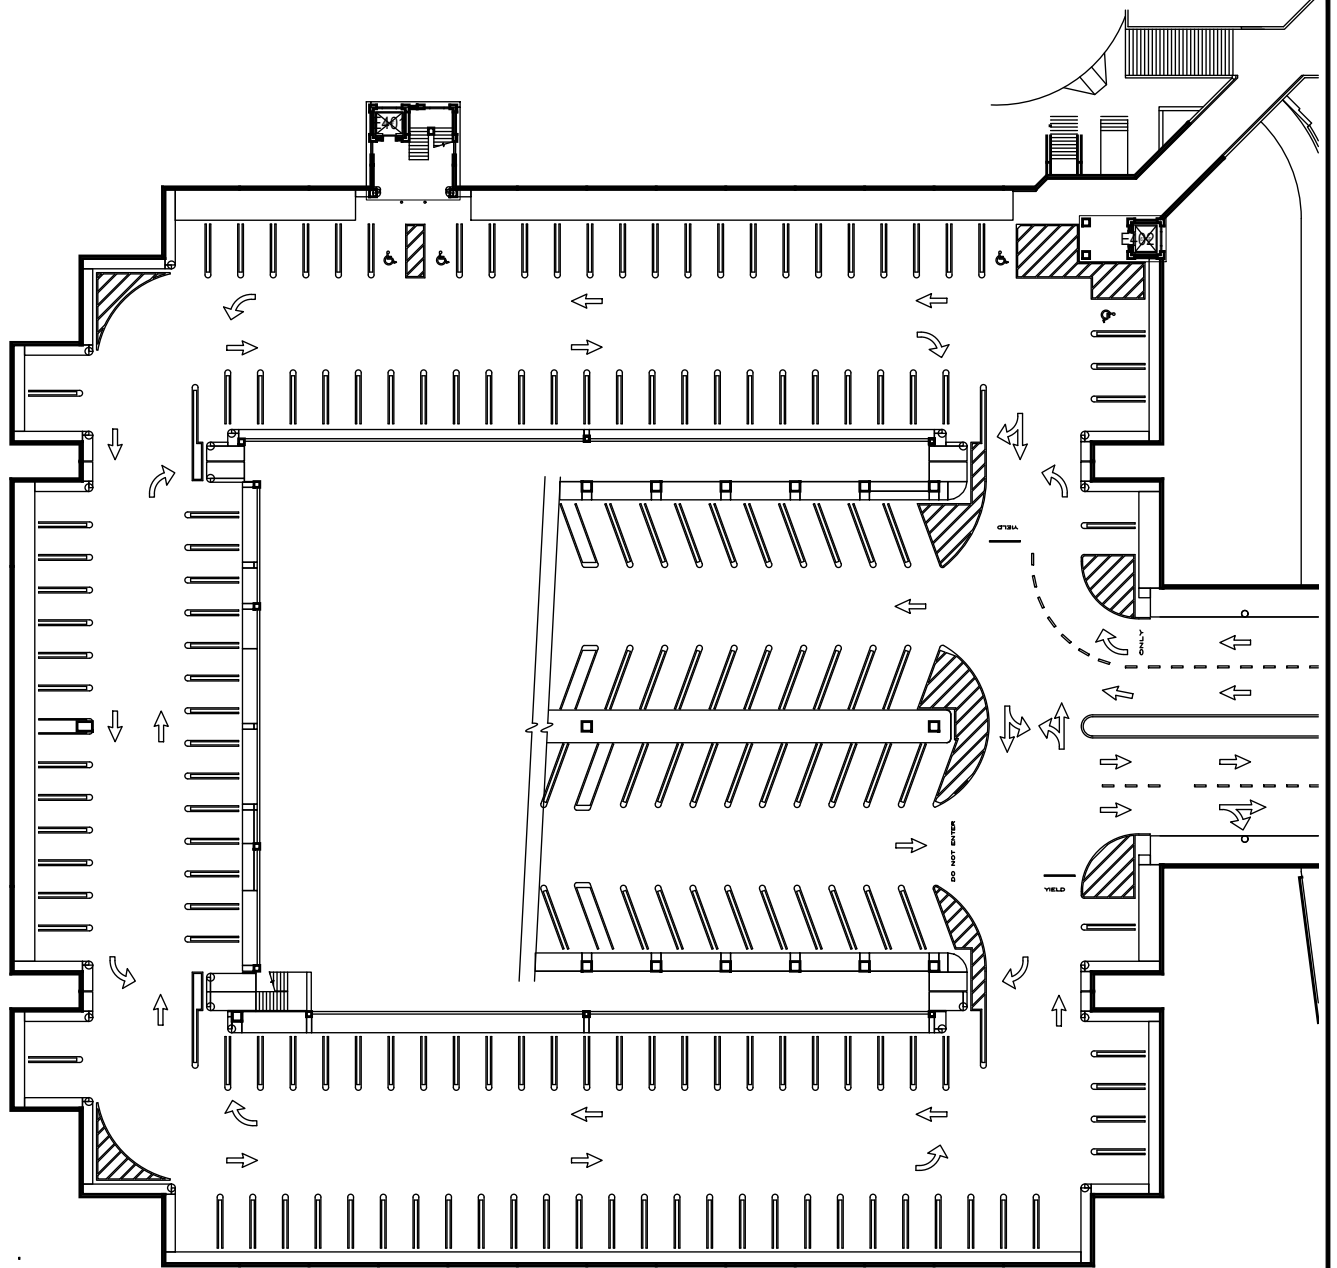

Floor 2
Space Data http://afd.calpoly.edu/facilities/spacefacility/space_data.asp

FACILITIES MANAGEMENT AND DEVELOPMENT

October 2020

1"=50'

CAL POLY

Grand Avenue Parking Structure

Floor 3
Space Data http://afd.calpoly.edu/facilities/spacefacility/space_data.asp

FACILITIES MANAGEMENT AND DEVELOPMENT

October 2020

1"=50'

CAL POLY

Grand Avenue Parking Structure

Floor 4
Space Data http://afd.calpoly.edu/facilities/spacefacility/space_data.asp

FACILITIES MANAGEMENT AND DEVELOPMENT

October 2020

1"=50'

CAL POLY

Grand Avenue Parking Structure

Floor 5
Space Data http://afd.calpoly.edu/facilities/spacefacility/space_data.asp

FACILITIES MANAGEMENT AND DEVELOPMENT

October 2020

1"=50'