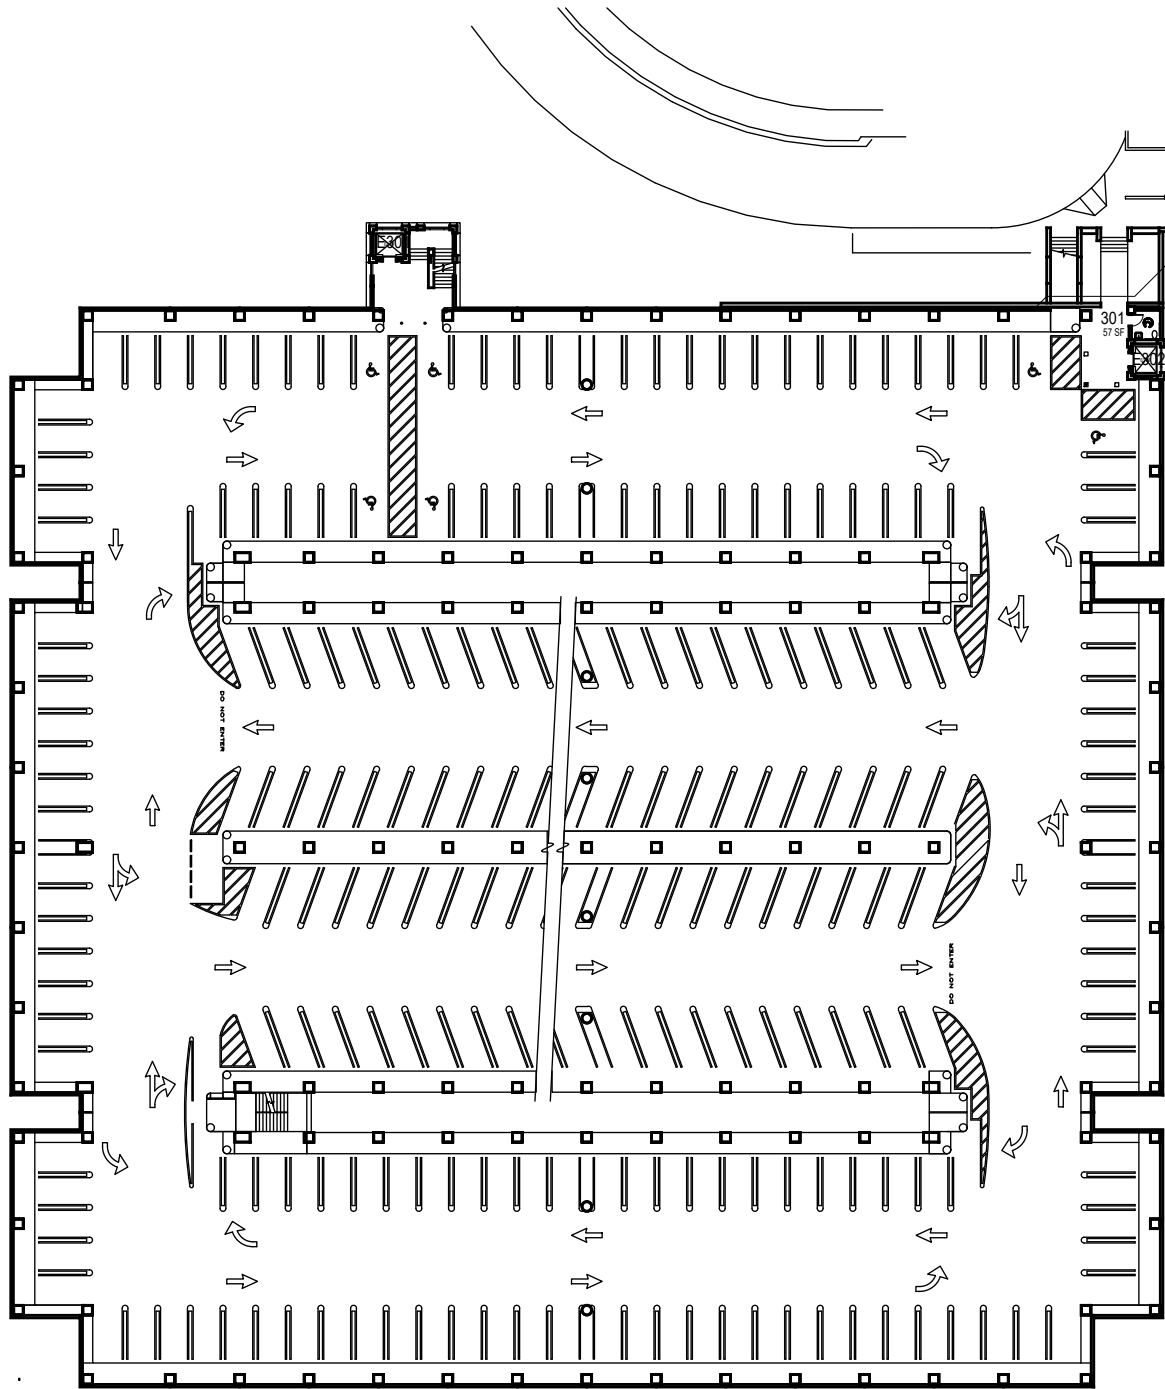

CAL POLY

Grand Avenue Parking
Structure

Floor 1
Space Data http://afd.calpoly.edu/facilities/spacefacility/space_data.asp

FACILITIES MANAGEMENT AND DEVELOPMENT

October 2020

1"=50'

CAL POLY

Grand Avenue Parking Structure

Floor 2
Space Data http://afd.calpoly.edu/facilities/spacefacility/space_data.asp

FACILITIES MANAGEMENT AND DEVELOPMENT

October 2020

1"=50'

CAL POLY

Grand Avenue Parking Structure

Floor 3
Space Data http://afd.calpoly.edu/facilities/spacefacility/space_data.asp

FACILITIES MANAGEMENT AND DEVELOPMENT

October 2020

1"=50'

CAL POLY

Grand Avenue Parking Structure

Floor 4
Space Data http://afd.calpoly.edu/facilities/spacefacility/space_data.asp

FACILITIES MANAGEMENT AND DEVELOPMENT