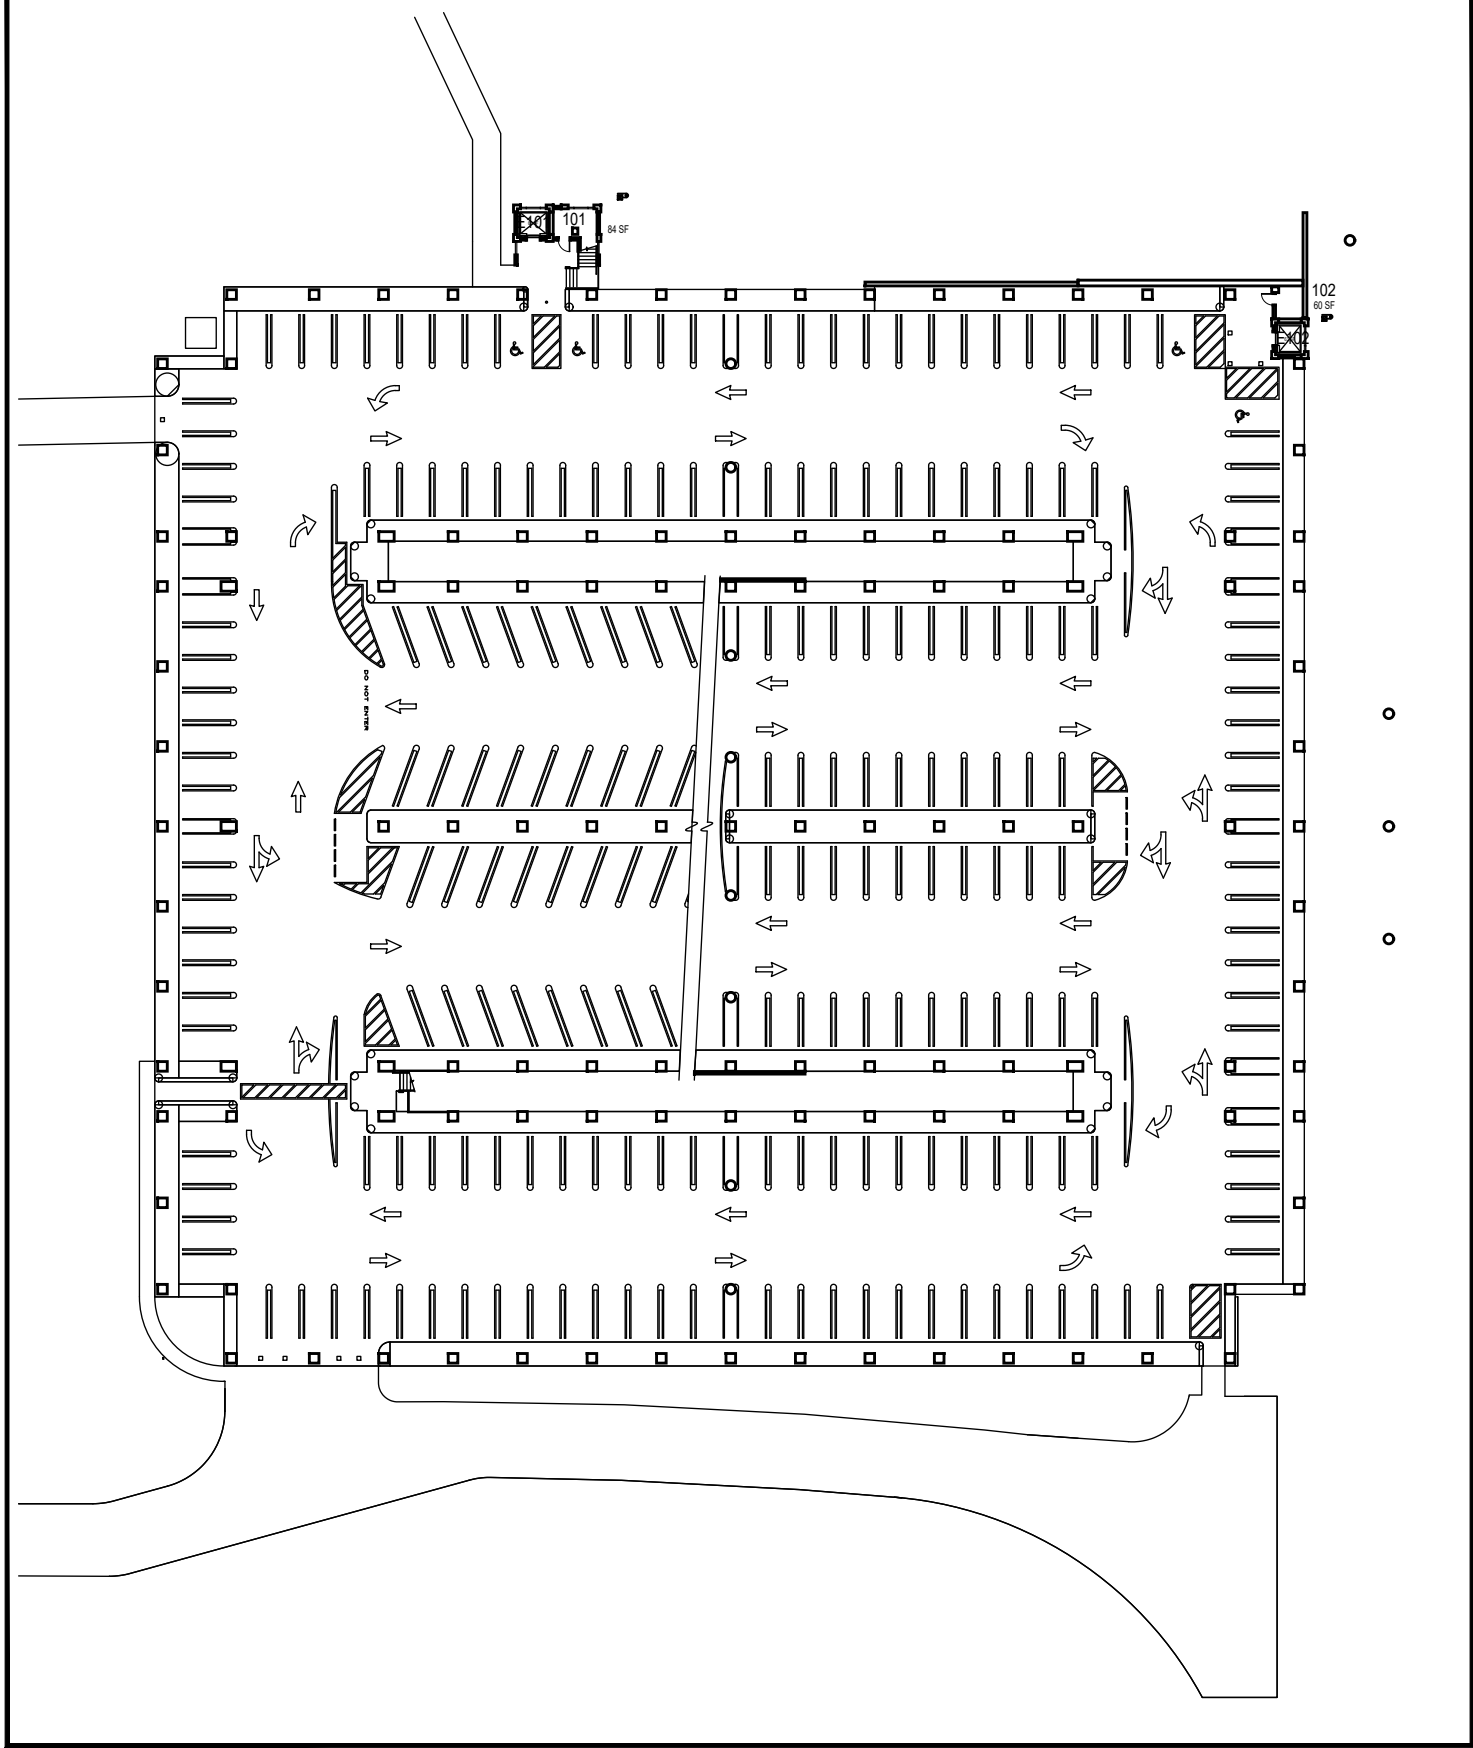

Grand Avenue Parking Structure

Floor 2

FACILITIES MANAGEMENT AND DEVELOPMENT

Space Data <http://afd.calpoly.edu/facilities/spacefacility/space_data.asp>

March 2022

1"=50'