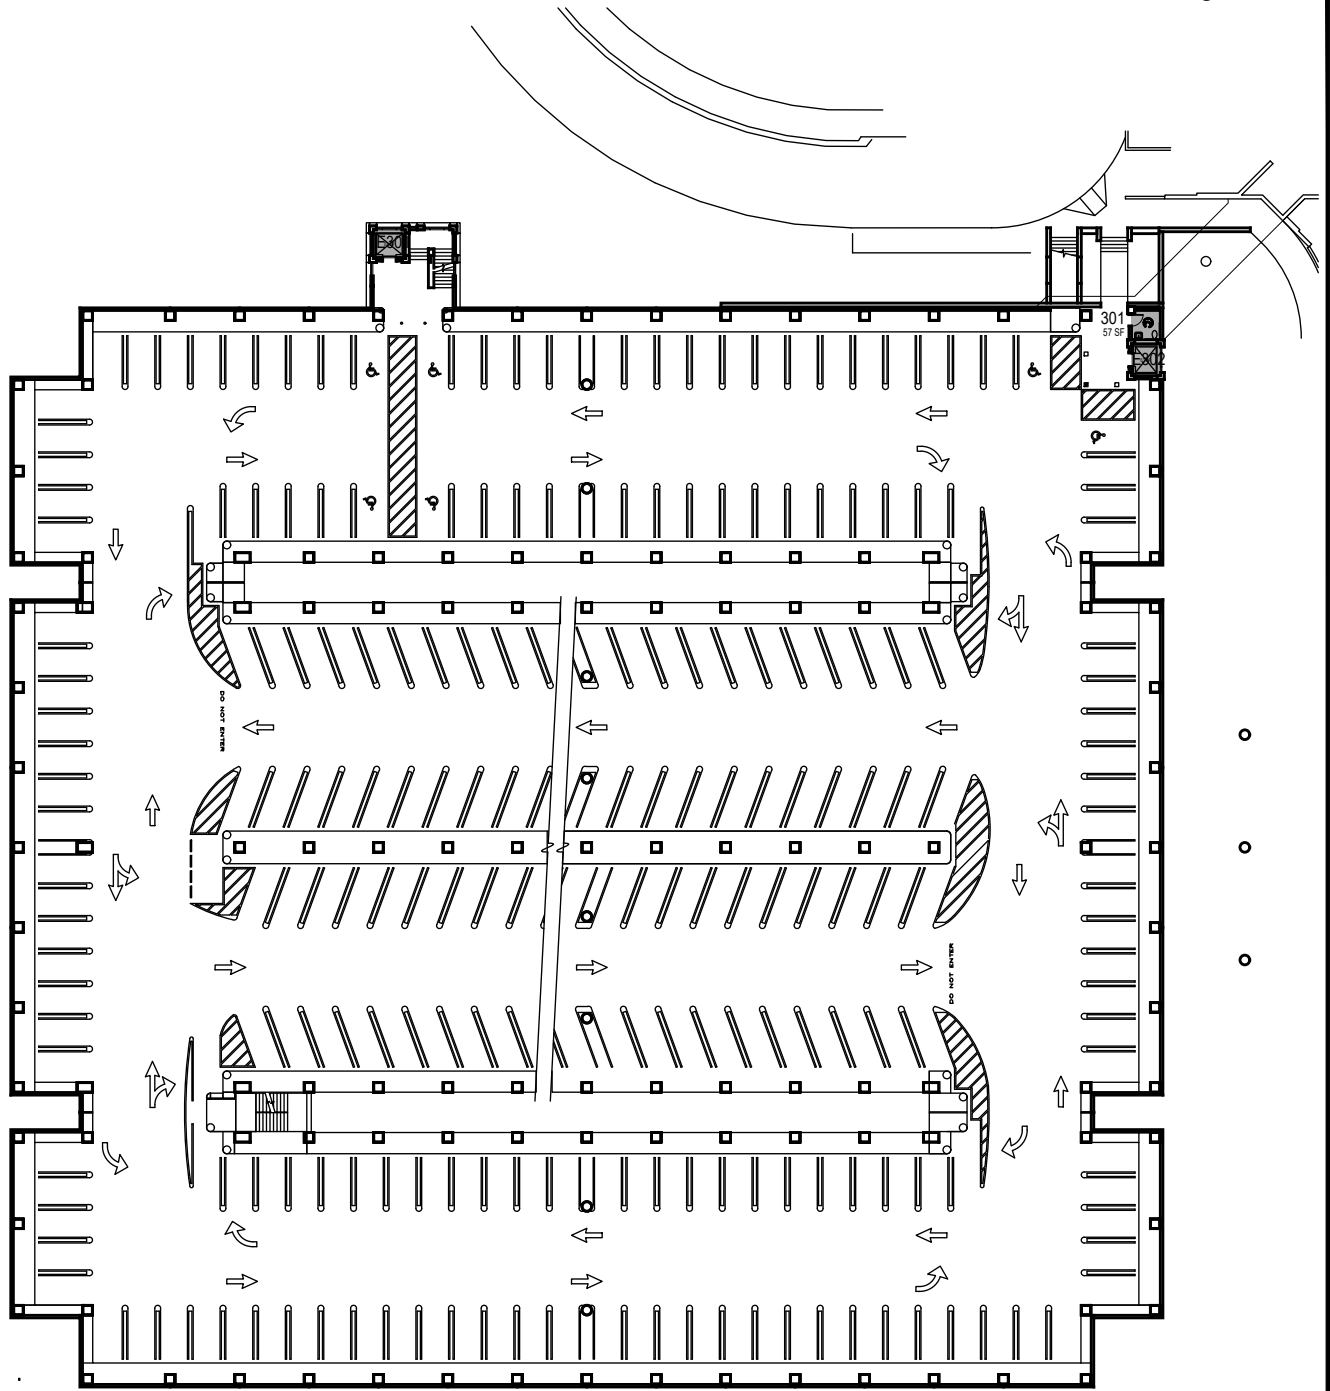

Grand Avenue Parking
Structure
Floor 4

FACILITIES MANAGEMENT AND DEVELOPMENT

Space Data <http://afd.calpoly.edu/facilities/spacefacility/space_data.asp>

000 UNASSIGN	400 STUDY	800 HEALTH
100 CLASS	500 SPECIAL	900 RESIDENTIAL
200 LAB	600 GENERAL	
300 OFFICE	700 SUPPORT	

Room Use

March 2022

1"=50'