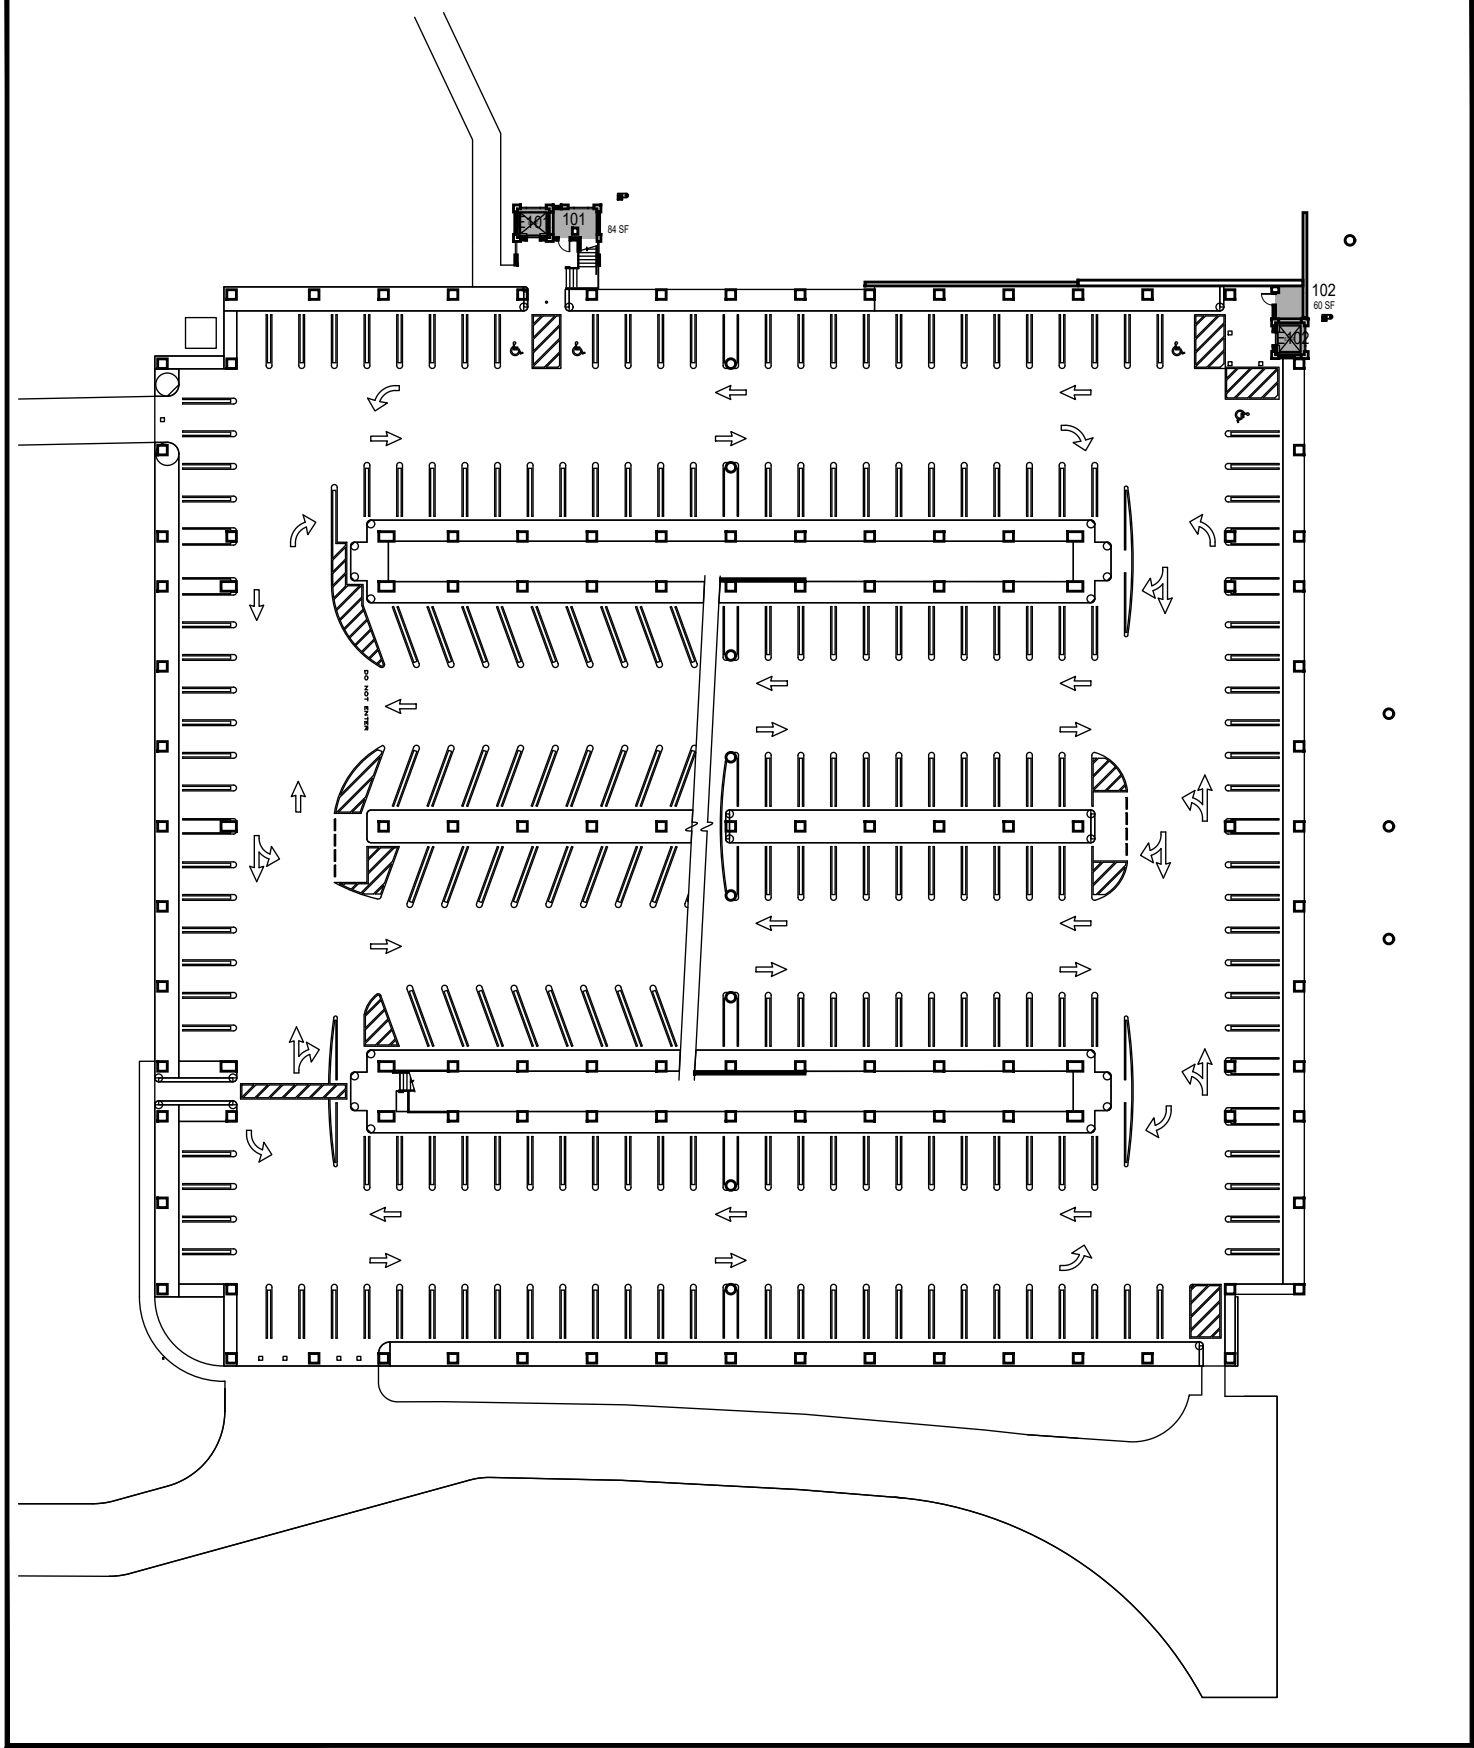

Grand Avenue Parking  
Structure  
Floor 1

FACILITIES MANAGEMENT AND DEVELOPMENT

Space Data [http://afd.calpoly.edu/facilities/spacefacility/space\\_data.asp](http://afd.calpoly.edu/facilities/spacefacility/space_data.asp)

000 UNASSIGN	400 STUDY	800 HEALTH
100 CLASS	500 SPECIAL	900 RESIDENTIAL
200 LAB	600 GENERAL	
300 OFFICE	700 SUPPORT	

Room Use

March 2022

1"=50'

Grand Avenue Parking  
Structure  
Floor 2

FACILITIES MANAGEMENT AND DEVELOPMENT