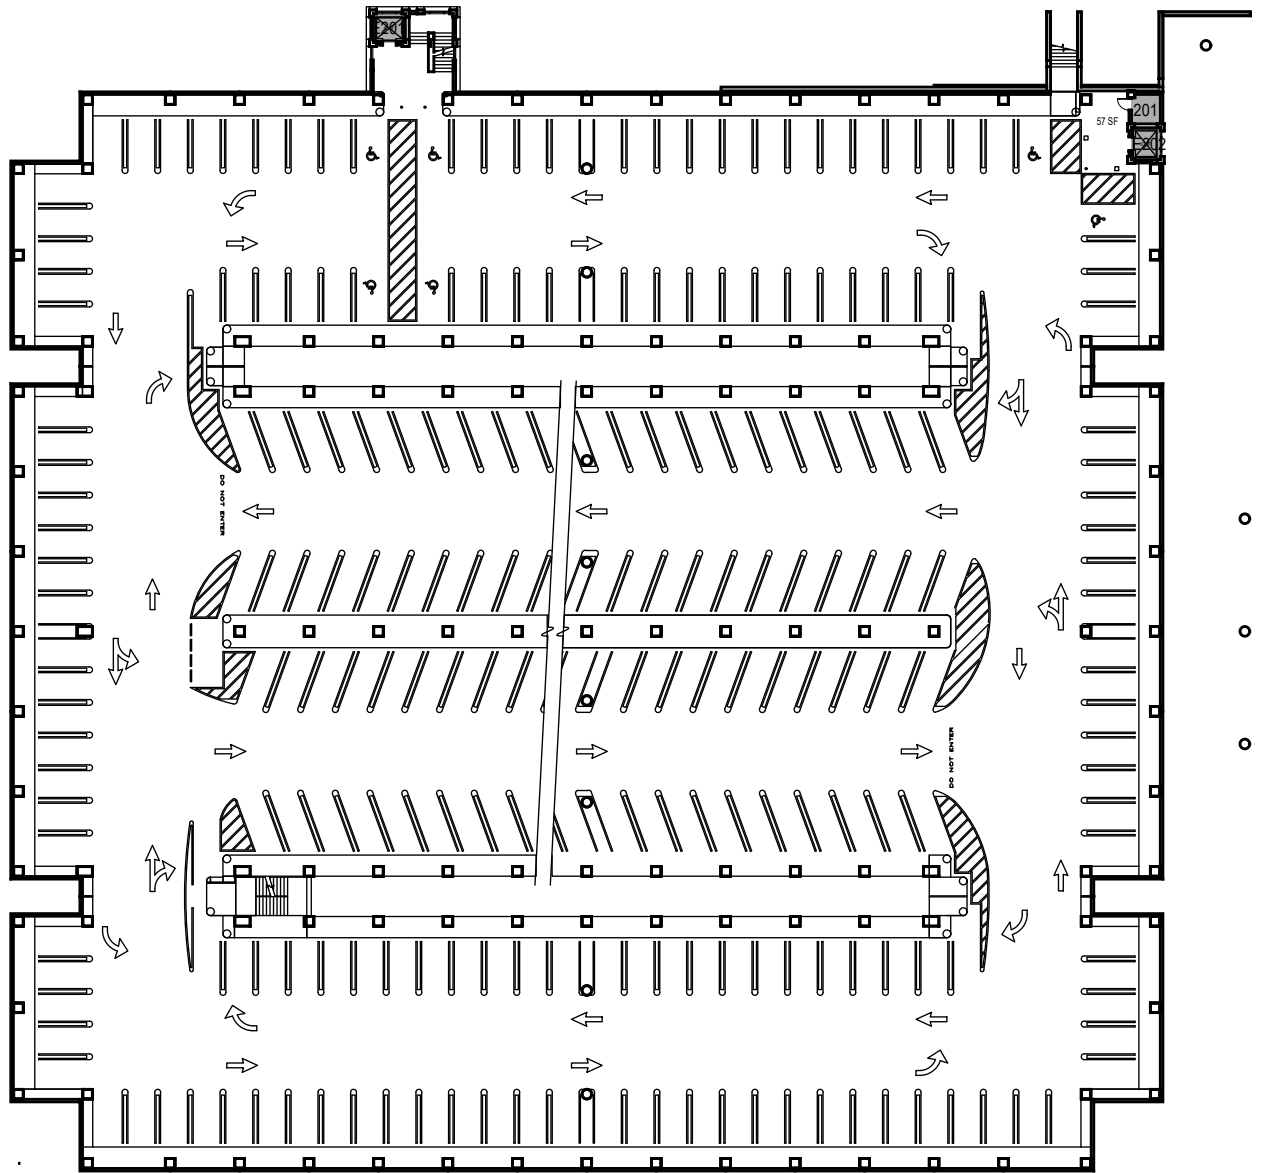

Room Use

March 2022

1"=50'

Grand Avenue Parking  
Structure  
Floor 3

FACILITIES MANAGEMENT AND DEVELOPMENT

Space Data [http://afd.calpoly.edu/facilities/spacefacility/space\\_data.asp](http://afd.calpoly.edu/facilities/spacefacility/space_data.asp)