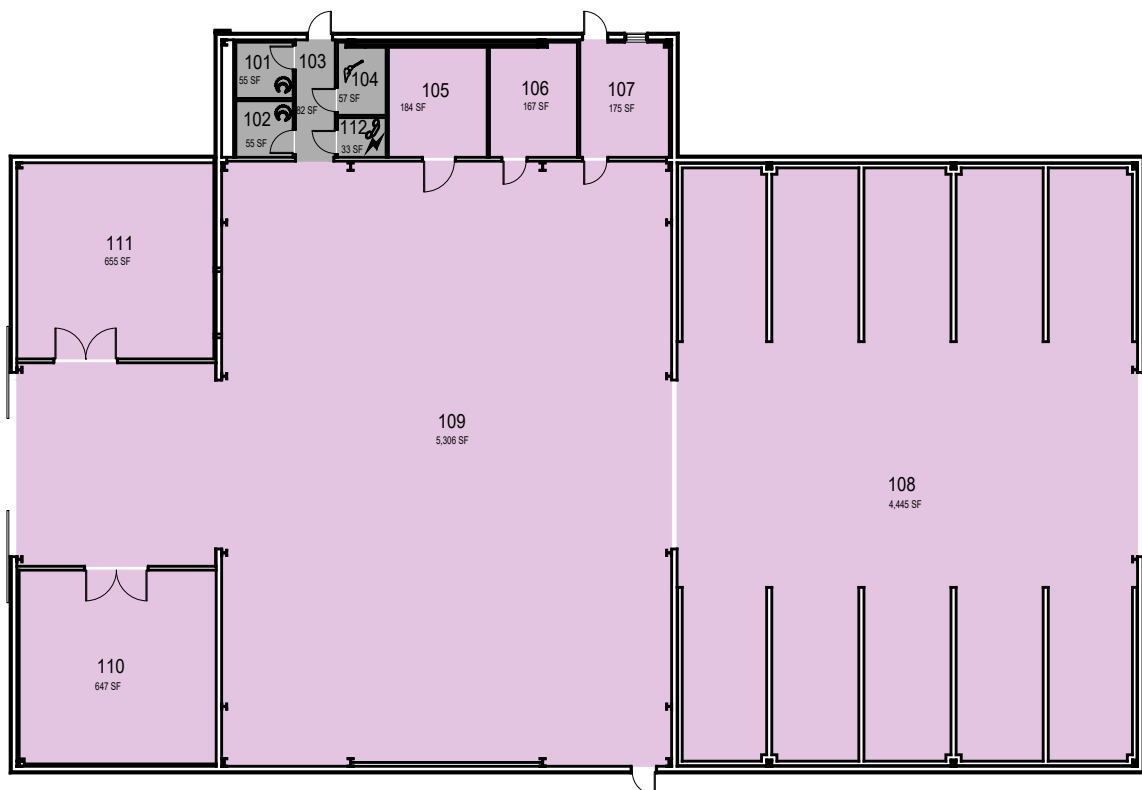

Bldg. 154-B

Bldg. 154-A

October 2020

1"=25'

Animal Nutrition Center

Floor 1
Space Data http://afd.calpoly.edu/facilities/spacefacility/space_data.asp

FACILITIES MANAGEMENT AND DEVELOPMENT

00000 UNASSIGN	107500 OCOB	120000 ACAD AFRS	137500 UNIV DEV
102500 CAFES	110000 CLA	120400 ITS	140000 STUD AFRS
105000 CAED	112500 CENG	121300 DIV/INCL	145000 PRESIDENT
117500 CSM	125000 AFD	150000 UNIV SUP	

College/Division