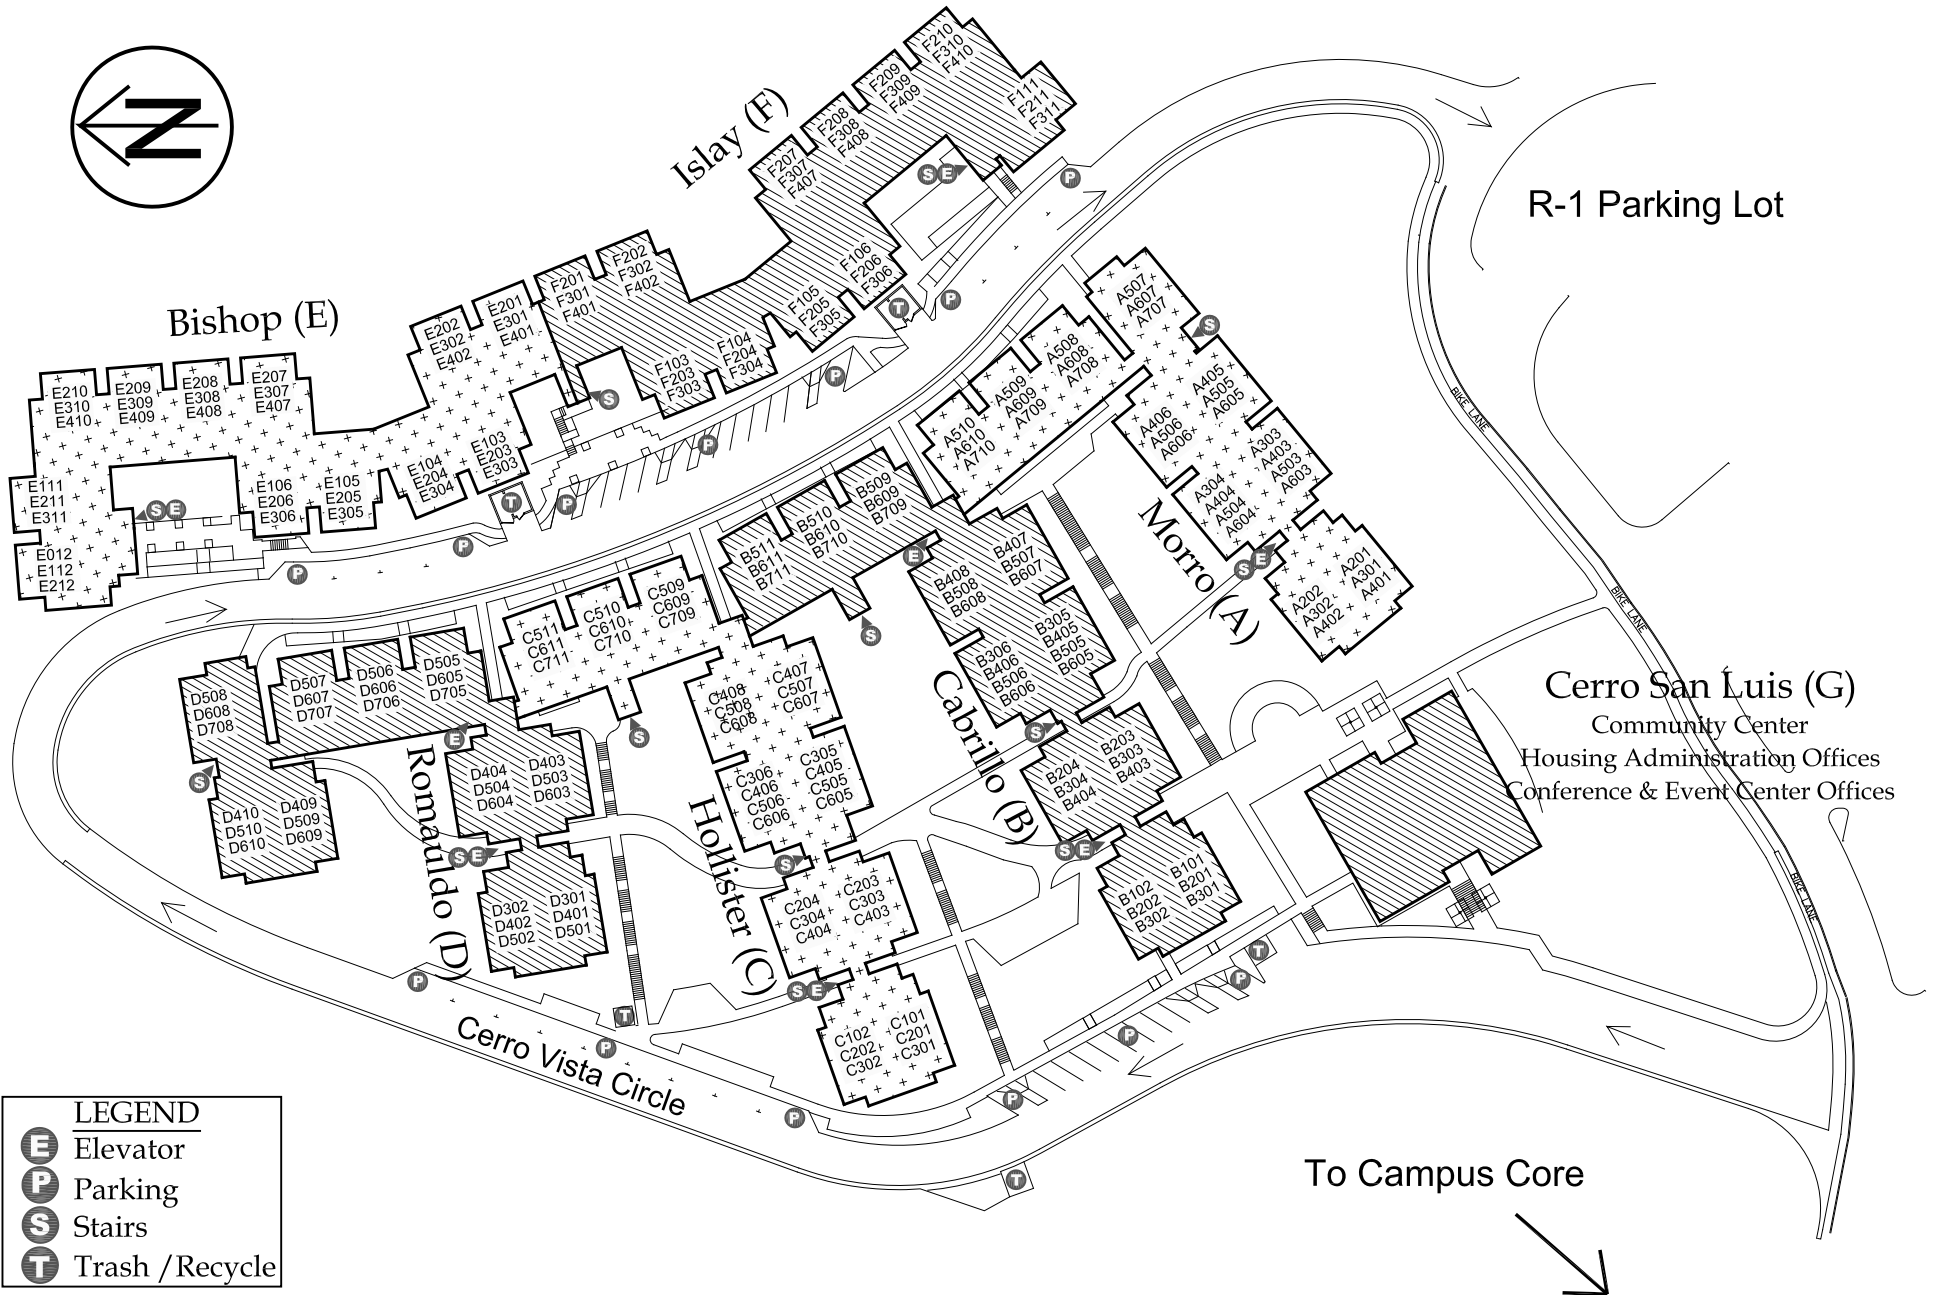

Cerro Vista Apartments

R-1 Parking Lot

Cerro San Luis (G)
 Community Center
 Housing Administration Offices
 Conference & Event Center Offices

To Campus Core

LEGEND

- E** Elevator
- P** Parking
- S** Stairs
- T** Trash /Recycle