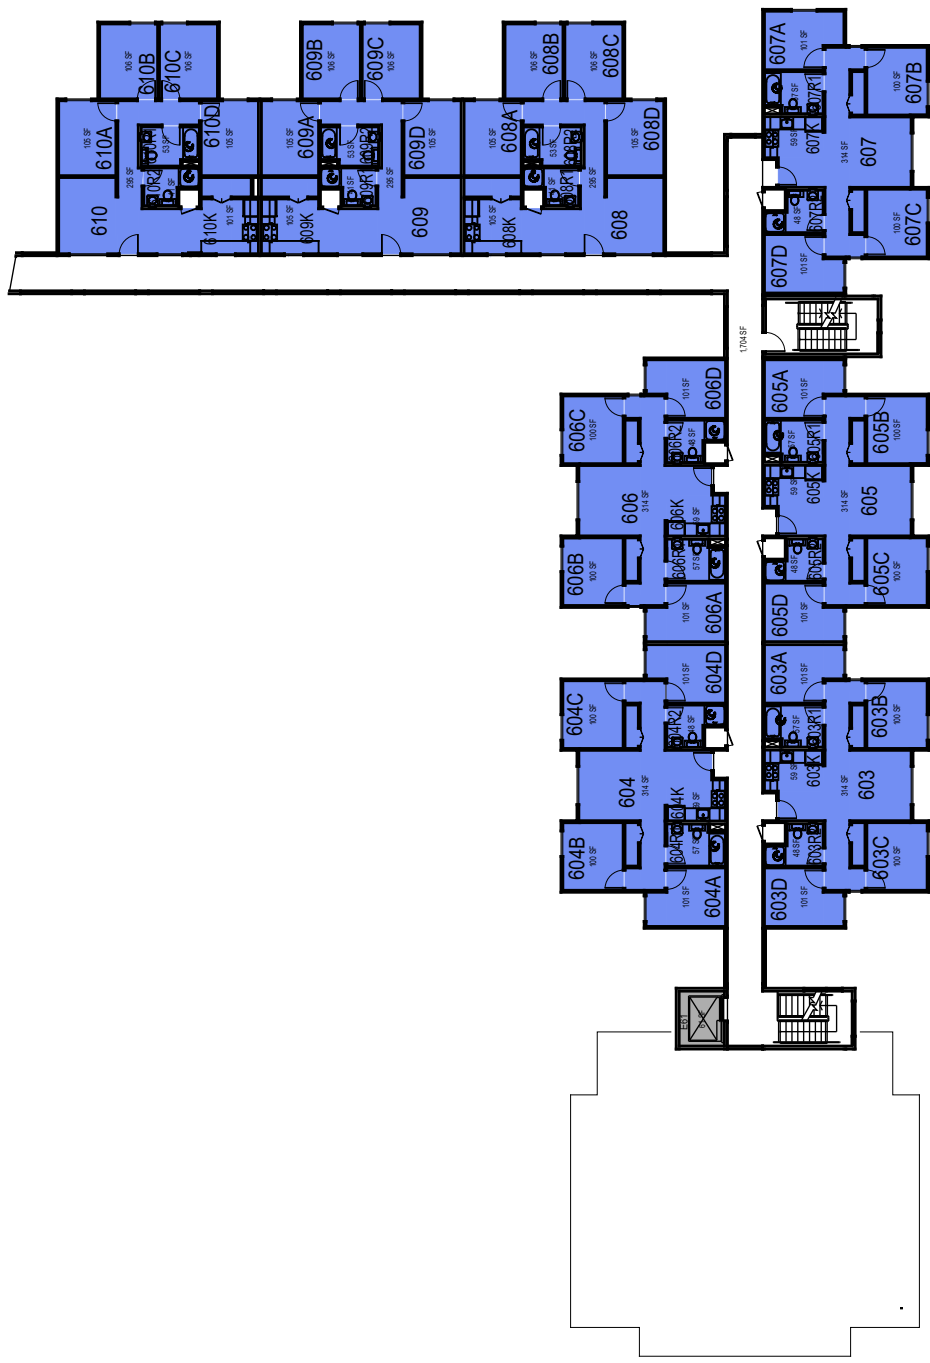

Room Use

October 2020

1:30

Cerro Morro

Floor 4
Space Data http://afd.calpoly.edu/facilities/spacefacility/space_data.asp

FACILITIES MANAGEMENT AND DEVELOPMENT

000 UNASSIGN	400 STUDY	800 HEALTH
100 CLASS	500 SPECIAL	900 RESIDENTIAL
200 LAB	600 GENERAL	
300 OFFICE	700 SUPPORT	

Room Use

October 2020

1:30

Cerro Morro

Floor 5
Space Data http://afd.calpoly.edu/facilities/spacefacility/space_data.asp

FACILITIES MANAGEMENT AND DEVELOPMENT

000 UNASSIGN	400 STUDY	800 HEALTH
100 CLASS	500 SPECIAL	900 RESIDENTIAL
200 LAB	600 GENERAL	
300 OFFICE	700 SUPPORT	

Room Use

October 2020

1:30

CAL POLY

Cerro Morro

Floor 6
Space Data http://afd.calpoly.edu/facilities/spacefacility/space_data.asp

FACILITIES MANAGEMENT AND DEVELOPMENT

000 UNASSIGN	400 STUDY	800 HEALTH
100 CLASS	500 SPECIAL	900 RESIDENTIAL
200 LAB	600 GENERAL	
300 OFFICE	700 SUPPORT	

October 2020

Room Use

1:30