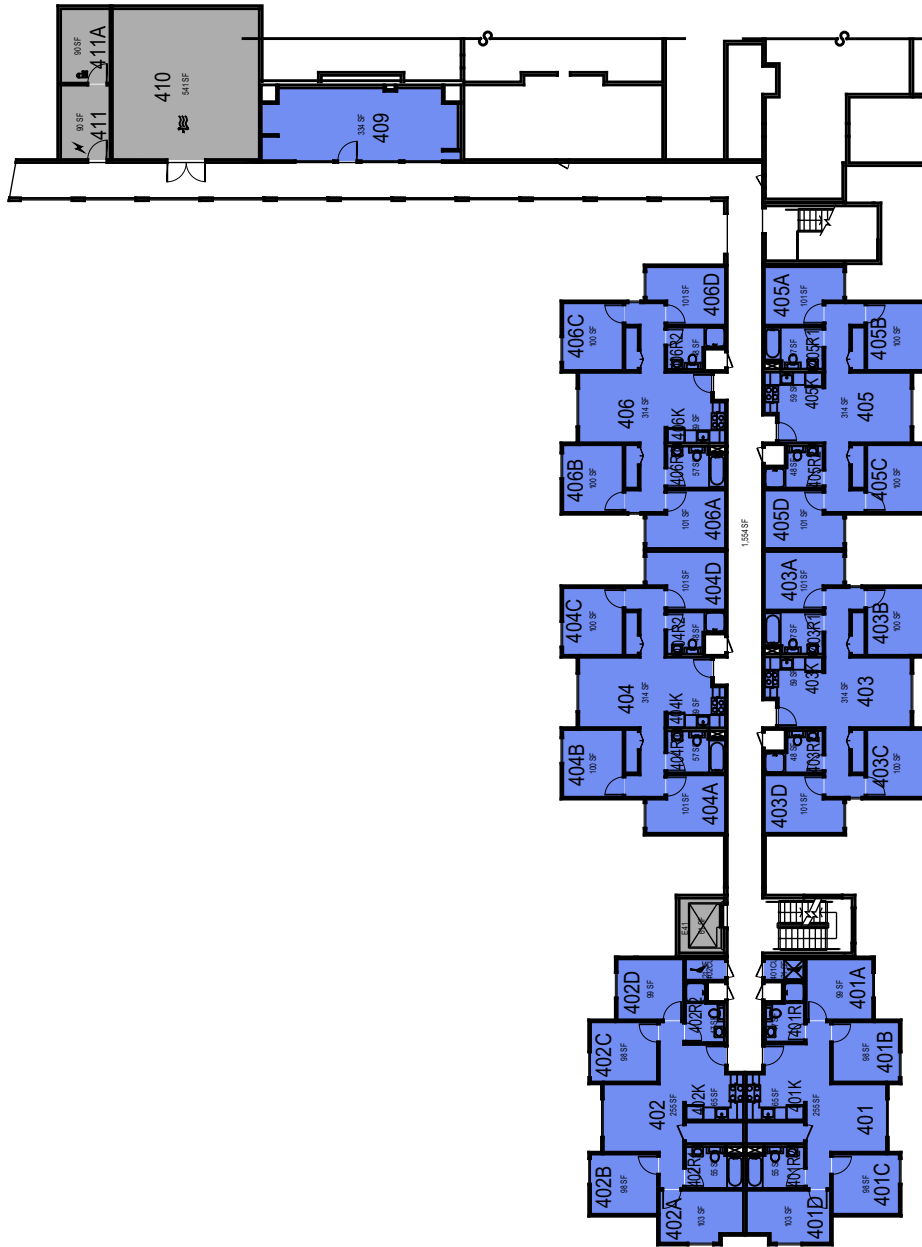

Cerro Morro

Floor 2
Space Data http://afd.calpoly.edu/facilities/spacefacility/space_data.asp

FACILITIES MANAGEMENT AND DEVELOPMENT

000 UNASSIGN	400 STUDY	800 HEALTH
100 CLASS	500 SPECIAL	900 RESIDENTIAL
200 LAB	600 GENERAL	
300 OFFICE	700 SUPPORT	

Room Use

October 2020

1:30

Cerro Morro

Floor 3
Space Data http://afd.calpoly.edu/facilities/spacefacility/space_data.asp

FACILITIES MANAGEMENT AND DEVELOPMENT

000 UNASSIGN	400 STUDY	800 HEALTH
100 CLASS	500 SPECIAL	900 RESIDENTIAL
200 LAB	600 GENERAL	
300 OFFICE	700 SUPPORT	

Room Use

October 2020

1:30

Cerro Morro

Floor 4
Space Data http://afd.calpoly.edu/facilities/spacefacility/space_data.asp

FACILITIES MANAGEMENT AND DEVELOPMENT

000 UNASSIGN	400 STUDY	800 HEALTH
100 CLASS	500 SPECIAL	900 RESIDENTIAL
200 LAB	600 GENERAL	
300 OFFICE	700 SUPPORT	

Room Use

October 2020

1:30

Cerro Morro

Floor 5
Space Data http://afd.calpoly.edu/facilities/spacefacility/space_data.asp

FACILITIES MANAGEMENT AND DEVELOPMENT

000 UNASSIGN	400 STUDY	800 HEALTH
100 CLASS	500 SPECIAL	900 RESIDENTIAL
200 LAB	600 GENERAL	
300 OFFICE	700 SUPPORT	