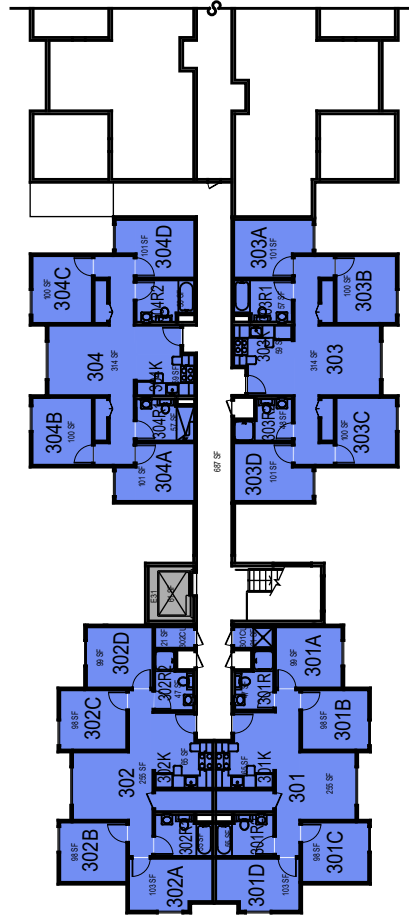

Cerro Morro

Floor 2
Space Data http://afd.calpoly.edu/facilities/spacefacility/space_data.asp

FACILITIES MANAGEMENT AND DEVELOPMENT

000 UNASSIGN	400 STUDY	800 HEALTH
100 CLASS	500 SPECIAL	900 RESIDENTIAL
200 LAB	600 GENERAL	
300 OFFICE	700 SUPPORT	

Room Use

October 2020

1:30

Cerro Morro

Floor 3
Space Data http://afd.calpoly.edu/facilities/spacefacility/space_data.asp

FACILITIES MANAGEMENT AND DEVELOPMENT

000 UNASSIGN	400 STUDY	800 HEALTH
100 CLASS	500 SPECIAL	900 RESIDENTIAL
200 LAB	600 GENERAL	
300 OFFICE	700 SUPPORT	

Room Use

October 2020

1:30

Cerro Morro

Floor 4
Space Data http://afd.calpoly.edu/facilities/spacefacility/space_data.asp

FACILITIES MANAGEMENT AND DEVELOPMENT

000 UNASSIGN	400 STUDY	800 HEALTH
100 CLASS	500 SPECIAL	900 RESIDENTIAL
200 LAB	600 GENERAL	
300 OFFICE	700 SUPPORT	