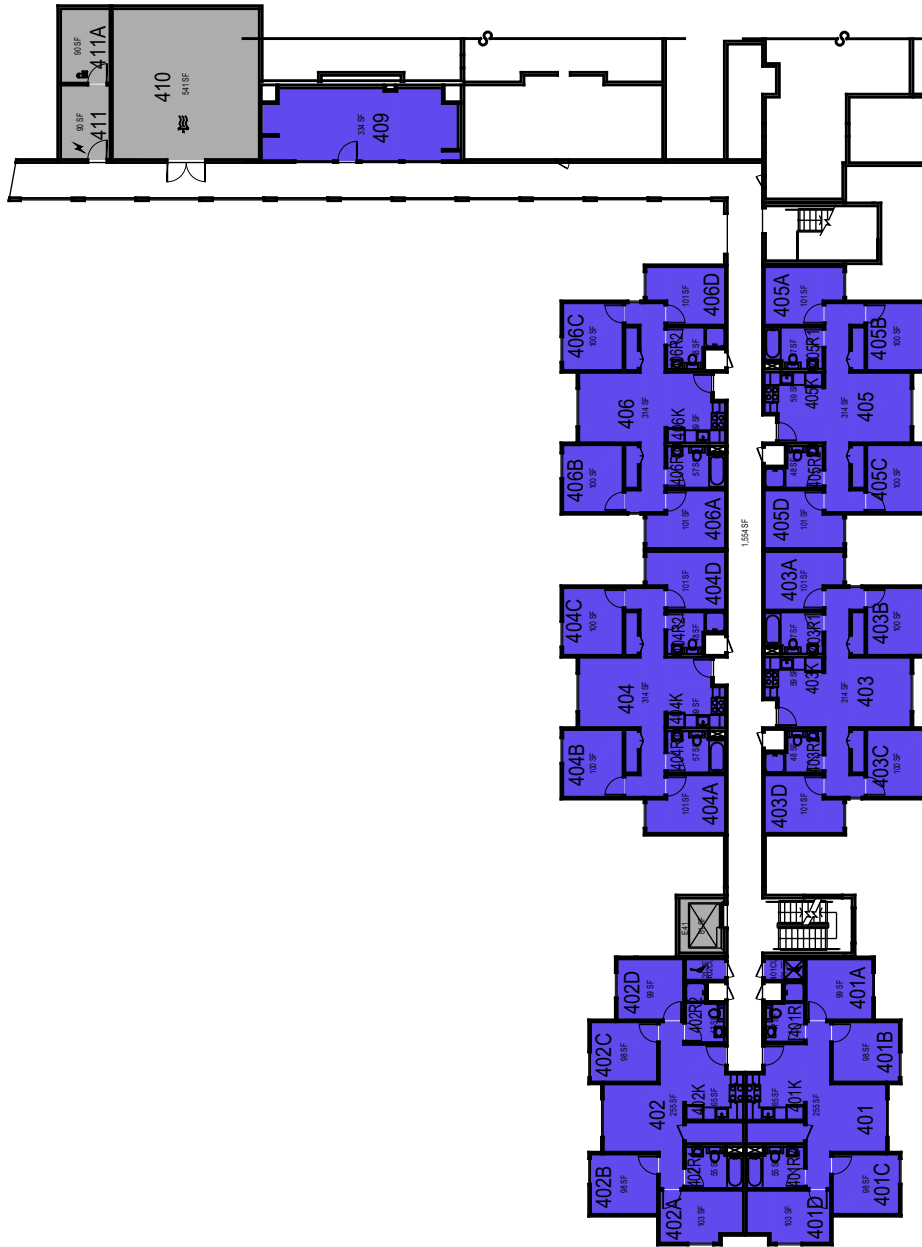

College/Division

October 2020

1:30

**CAL POLY**

Cerro Morro

Floor 3  
Space Data [http://afd.calpoly.edu/facilities/spacefacility/space\\_data.asp](http://afd.calpoly.edu/facilities/spacefacility/space_data.asp)

College/Division

October 2020

1:30

**CAL POLY**

Cerro Morro

Floor 4  
Space Data [http://afd.calpoly.edu/facilities/spacefacility/space\\_data.asp](http://afd.calpoly.edu/facilities/spacefacility/space_data.asp)