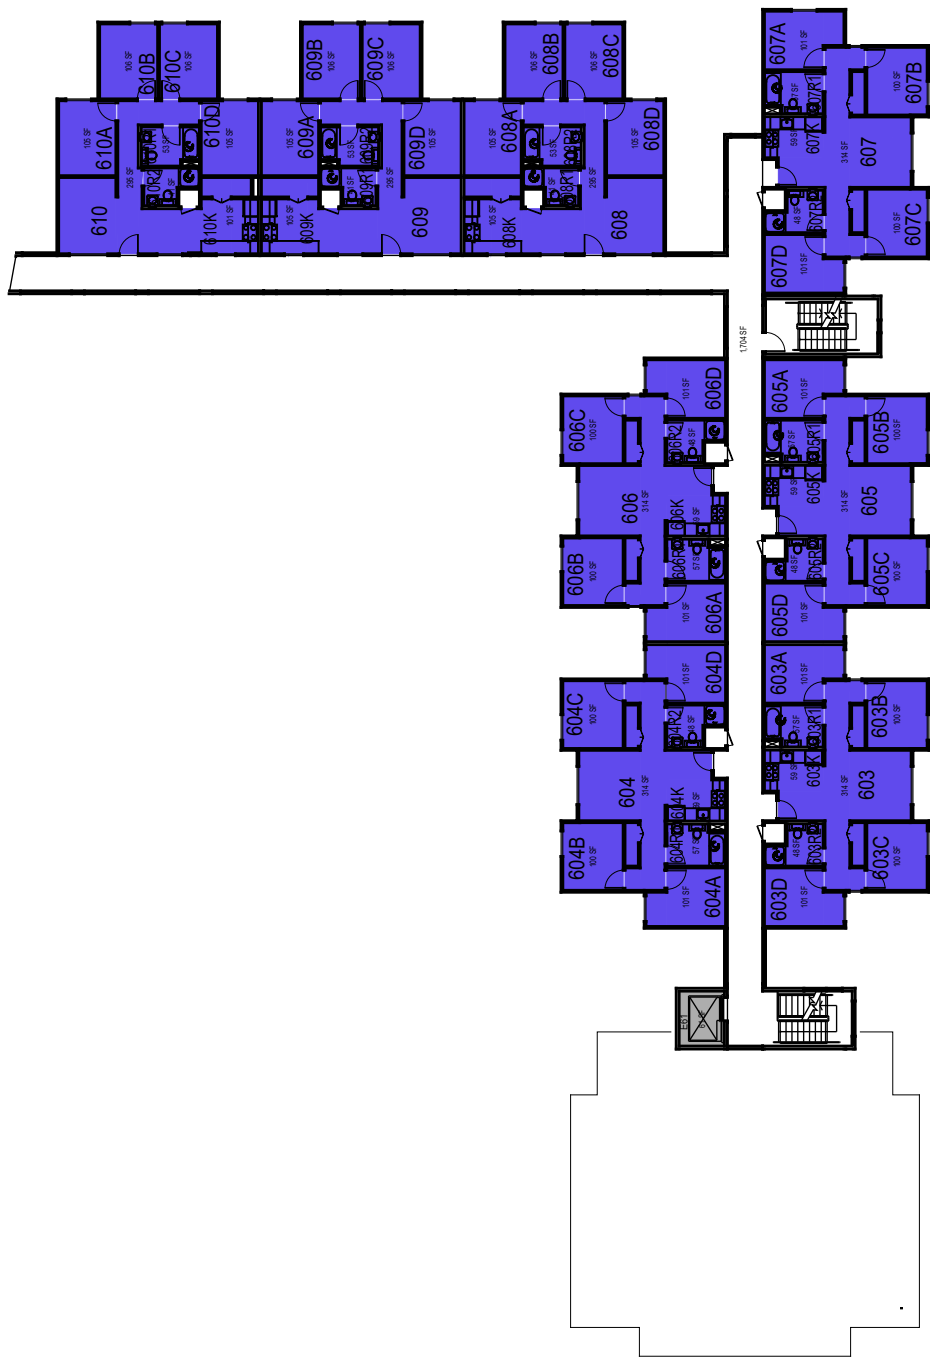

College/Division

October 2020

1:30

**CAL POLY**

Cerro Morro

Floor 5

Space Data [http://afd.calpoly.edu/facilities/spacefacility/space\\_data.asp](http://afd.calpoly.edu/facilities/spacefacility/space_data.asp)

October 2020

1:30

College/Division

**CAL POLY**

Cerro Morro

Floor 6  
Space Data [http://afd.calpoly.edu/facilities/spacefacility/space\\_data.asp](http://afd.calpoly.edu/facilities/spacefacility/space_data.asp)