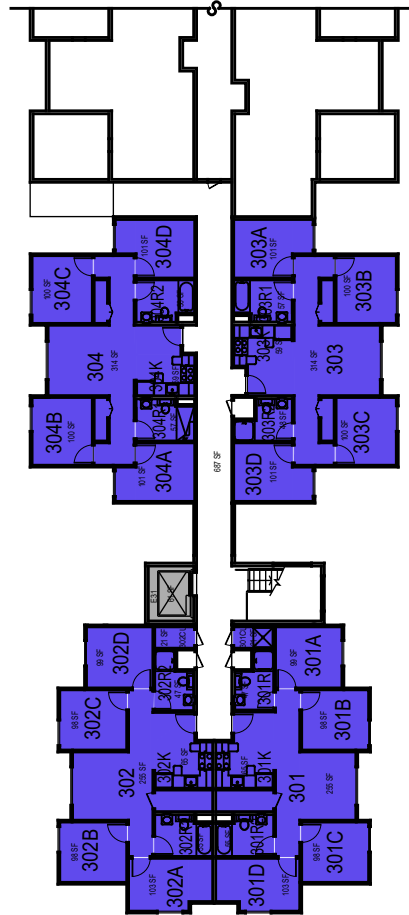

**CAL POLY**

Cerro Morro

Floor 2  
Space Data [http://afd.calpoly.edu/facilities/spacefacility/space\\_data.asp](http://afd.calpoly.edu/facilities/spacefacility/space_data.asp)

FACILITIES MANAGEMENT AND DEVELOPMENT

College/Division

October 2020

1:30

**CAL POLY**

Cerro Morro

Floor 3  
Space Data [http://afd.calpoly.edu/facilities/spacefacility/space\\_data.asp](http://afd.calpoly.edu/facilities/spacefacility/space_data.asp)