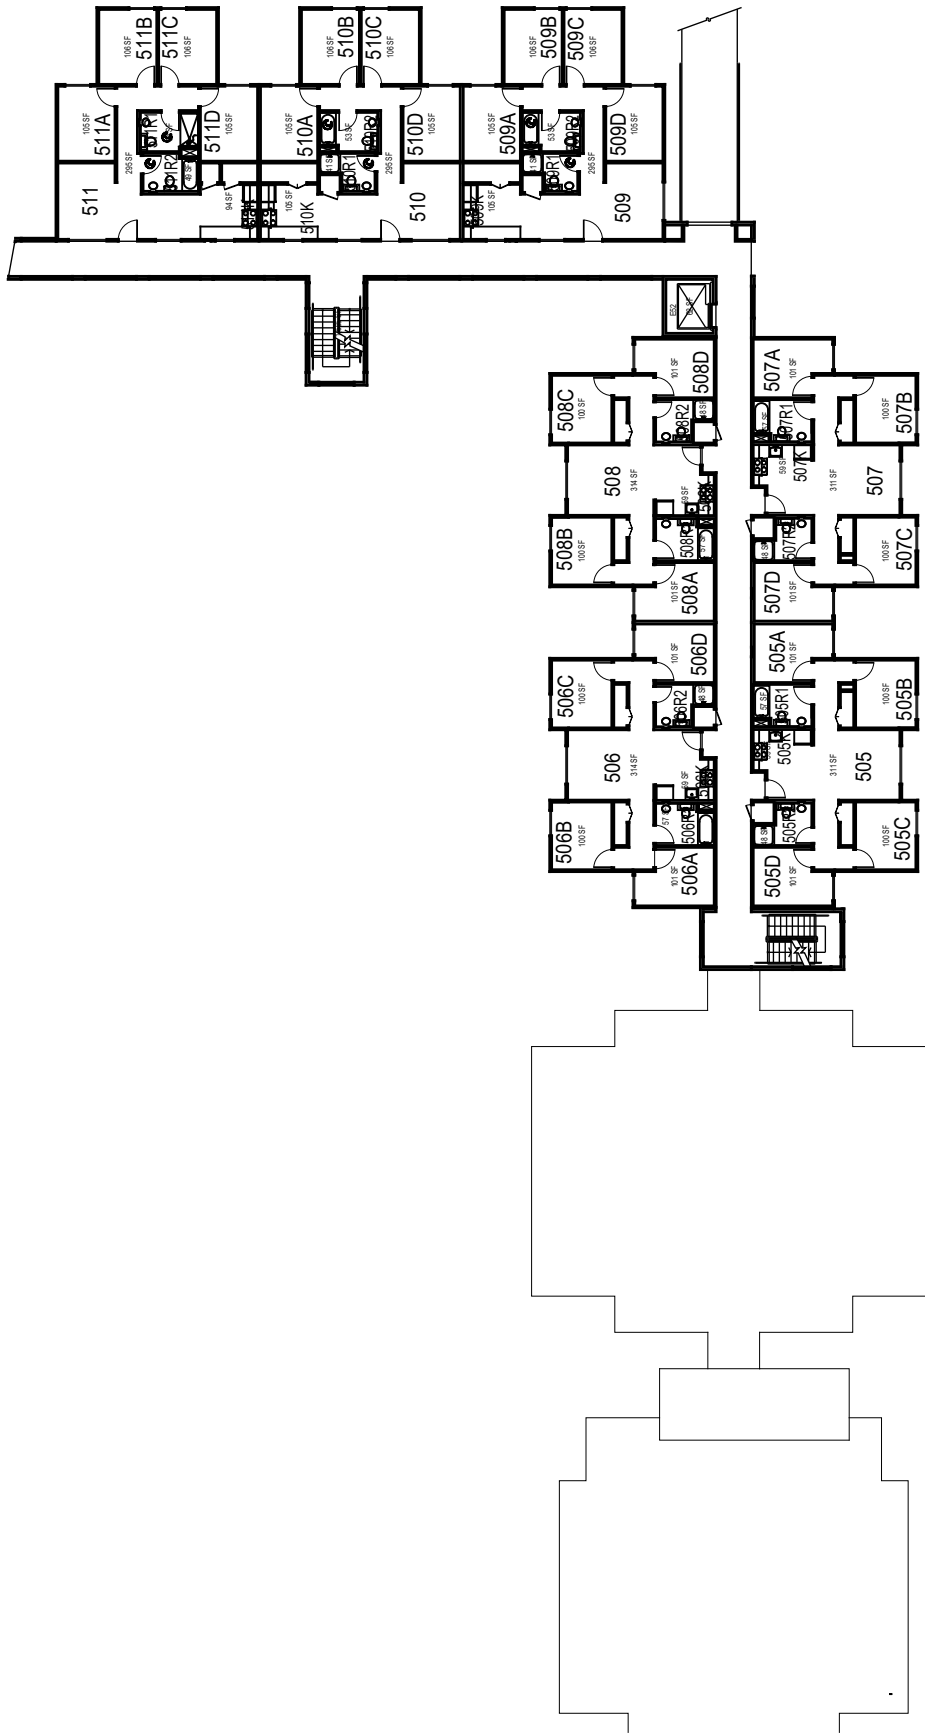

CAL POLY

Cerro Cabrillo

Level 5
Space Data <http://afd.calpoly.edu/facilities/spacefacility/space_data.asp>

FACILITIES MANAGEMENT AND DEVELOPMENT

October 2020

1:30