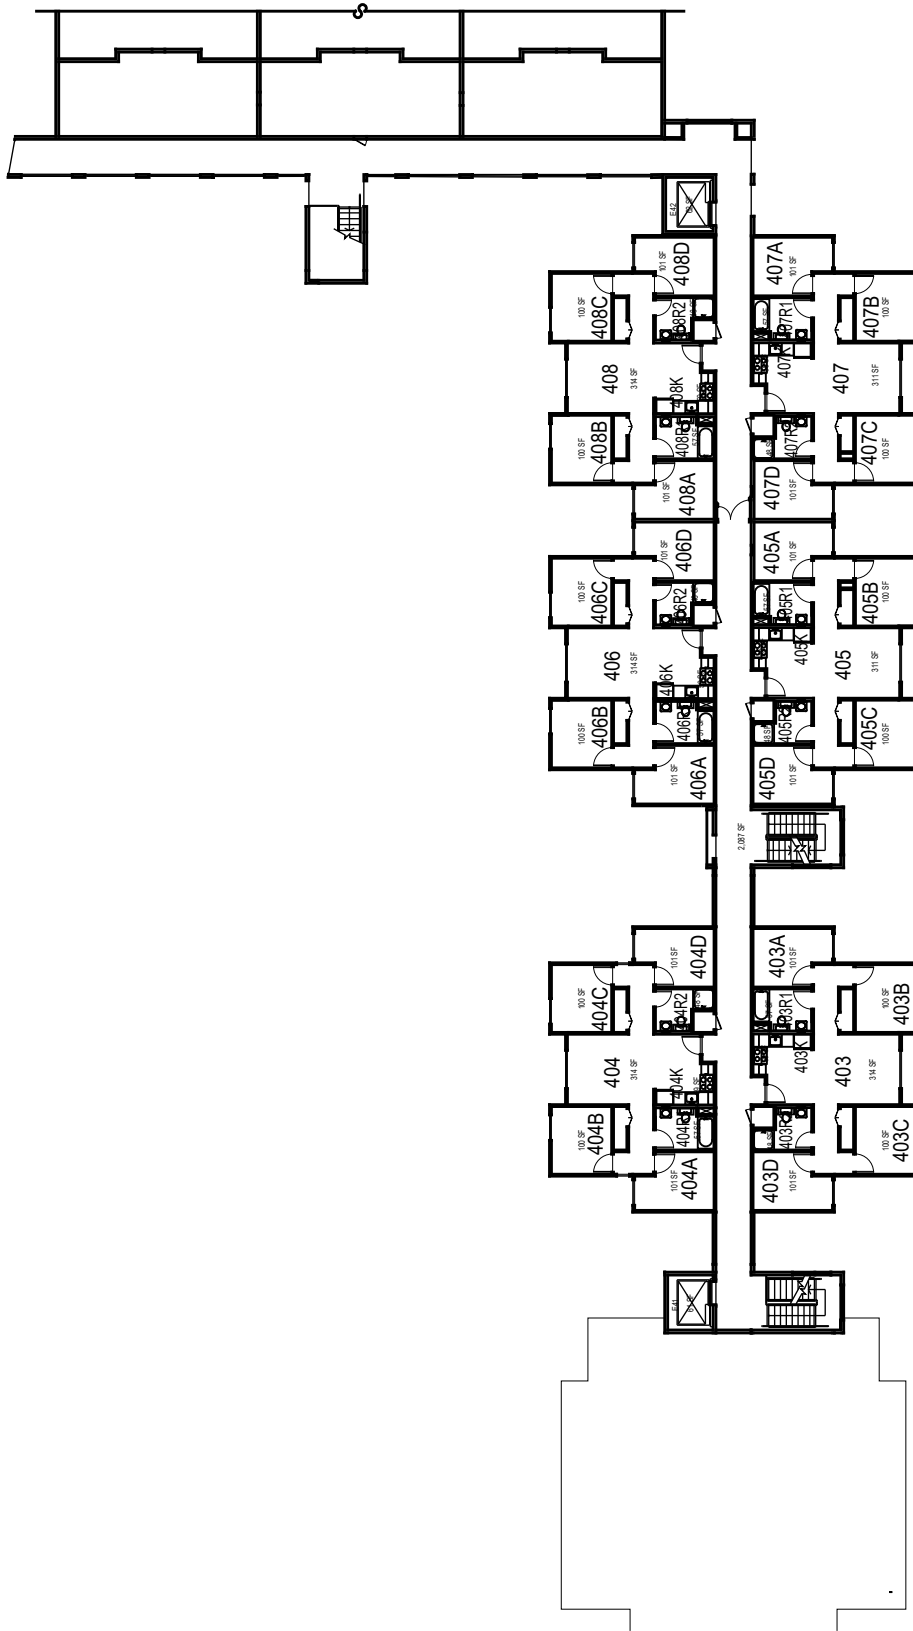

October 2020

1:30

**CAL POLY**

Cerro Cabrillo

Level 3  
Space Data [http://afd.calpoly.edu/facilities/spacefacility/space\\_data.asp](http://afd.calpoly.edu/facilities/spacefacility/space_data.asp)

FACILITIES MANAGEMENT AND DEVELOPMENT

October 2020

1:30

**CAL POLY**

Cerro Cabrillo

Level 4  
Space Data [http://afd.calpoly.edu/facilities/spacefacility/space\\_data.asp](http://afd.calpoly.edu/facilities/spacefacility/space_data.asp)

FACILITIES MANAGEMENT AND DEVELOPMENT