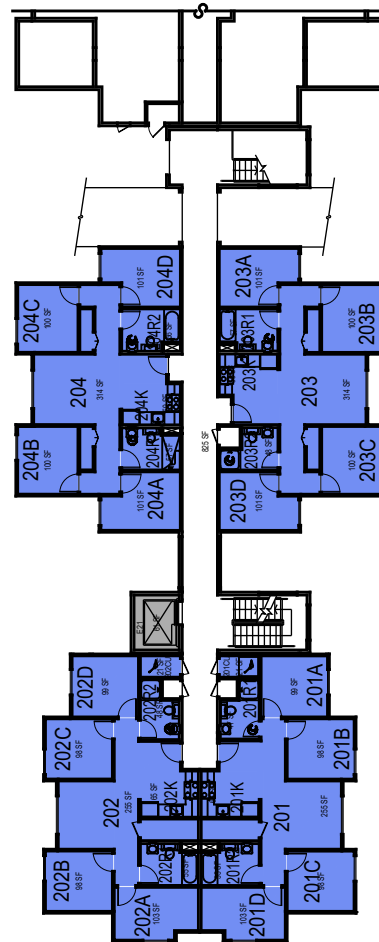

000 UNASSIGN	400 STUDY	800 HEALTH
100 CLASS	500 SPECIAL	900 RESIDENTIAL
200 LAB	600 GENERAL	
300 OFFICE	700 SUPPORT	

Room Use

October 2020

1:30

**CAL POLY**

Cerro Cabrillo

Level 1  
Space Data [http://afd.calpoly.edu/facilities/spacefacility/space\\_data.asp](http://afd.calpoly.edu/facilities/spacefacility/space_data.asp)

FACILITIES MANAGEMENT AND DEVELOPMENT

000 UNASSIGN	400 STUDY	800 HEALTH
100 CLASS	500 SPECIAL	900 RESIDENTIAL
200 LAB	600 GENERAL	
300 OFFICE	700 SUPPORT	

Room Use

October 2020

1:30

**CAL POLY**

Cerro Cabrillo