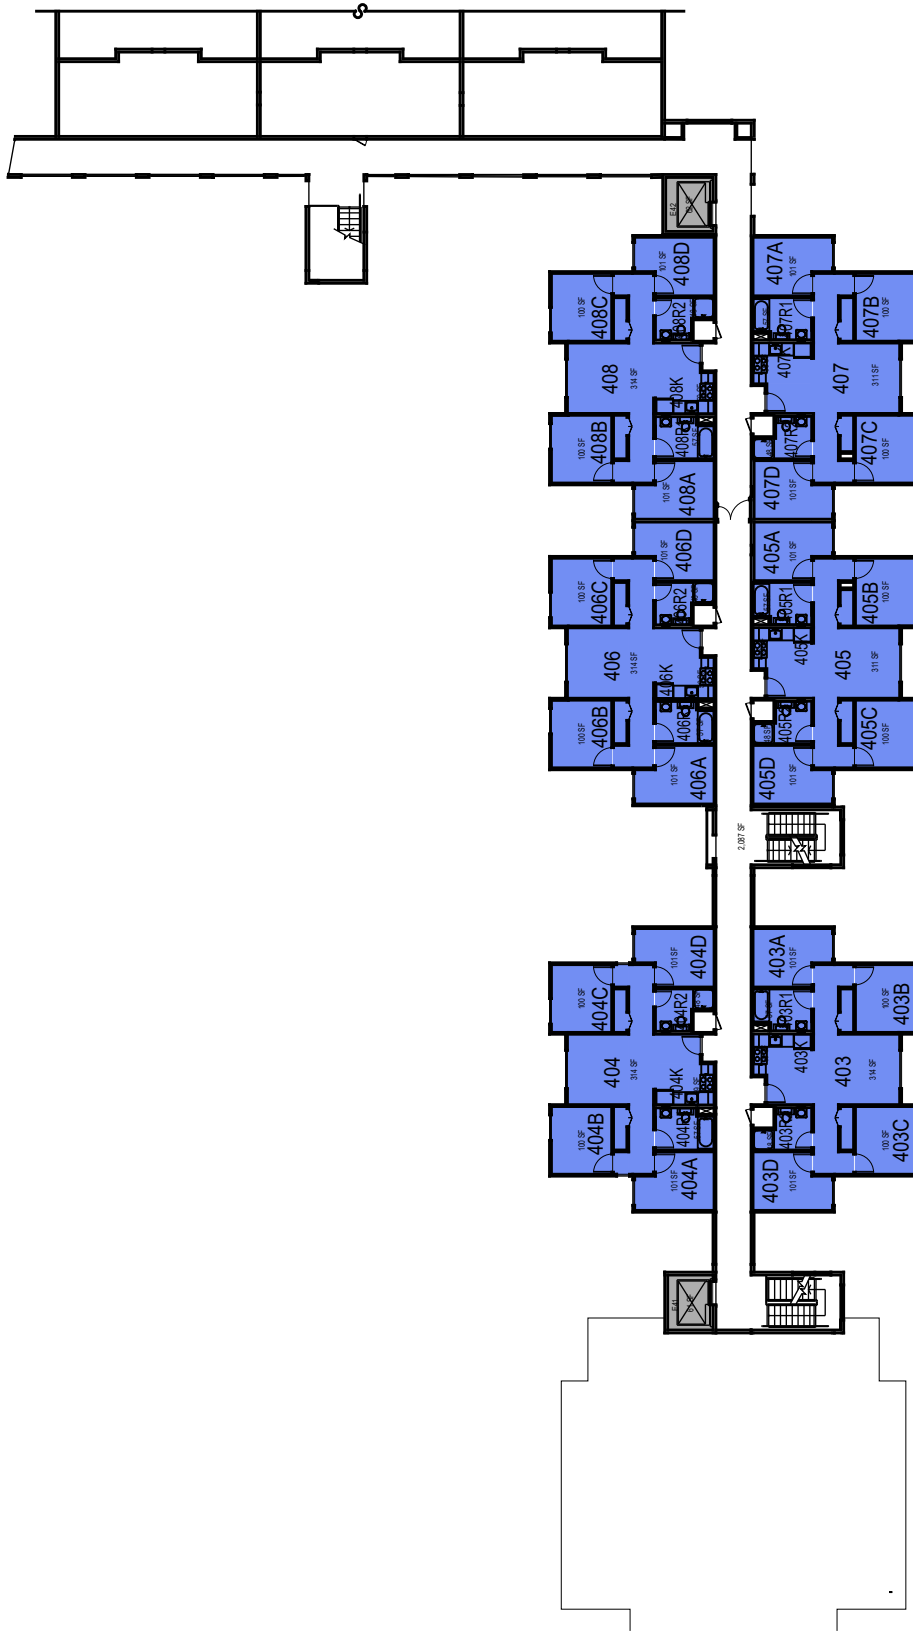

Room Use

October 2020

1:30

**CAL POLY**

Cerro Cabrillo

Level 3  
Space Data [http://afd.calpoly.edu/facilities/spacefacility/space\\_data.asp](http://afd.calpoly.edu/facilities/spacefacility/space_data.asp)

FACILITIES MANAGEMENT AND DEVELOPMENT

000 UNASSIGN	400 STUDY	800 HEALTH
100 CLASS	500 SPECIAL	900 RESIDENTIAL
200 LAB	600 GENERAL	
300 OFFICE	700 SUPPORT	

Room Use

October 2020

1:30

**CAL POLY**

Cerro Cabrillo

October 2020

1:30

Room Use

**CAL POLY**

Cerro Cabrillo

Level 5  
Space Data [http://afd.calpoly.edu/facilities/spacefacility/space\\_data.asp](http://afd.calpoly.edu/facilities/spacefacility/space_data.asp)