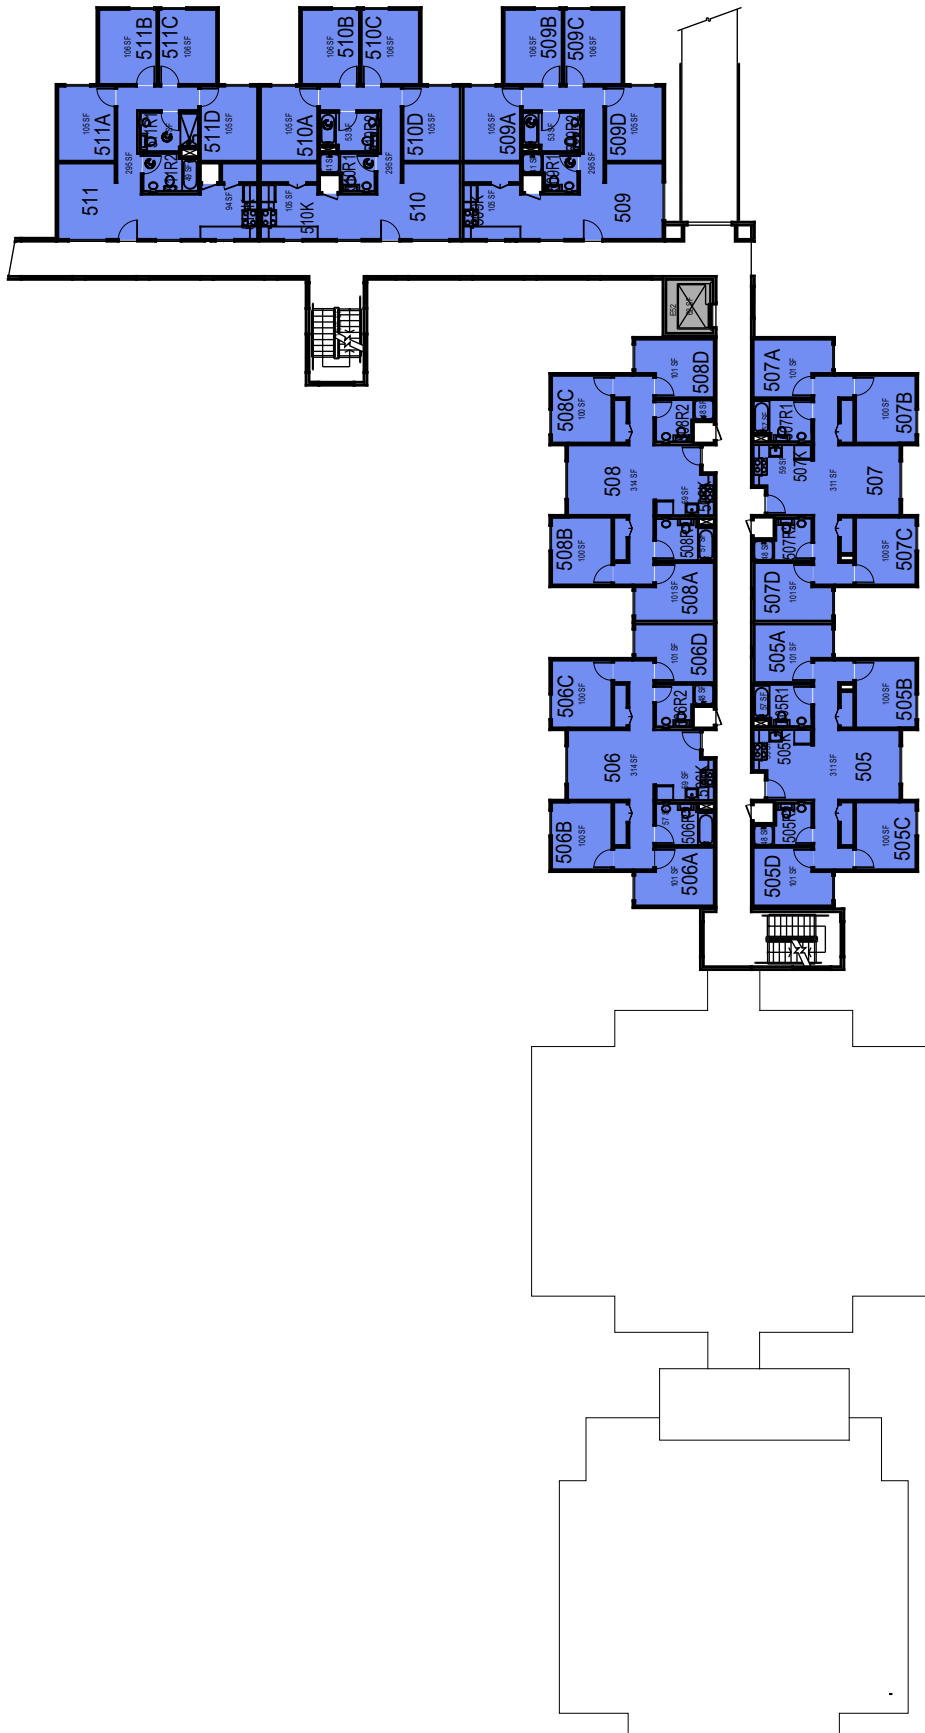

October 2020

1:30

Room Use

**CAL POLY**

Cerro Cabrillo

Level 5  
Space Data [http://afd.calpoly.edu/facilities/spacefacility/space\\_data.asp](http://afd.calpoly.edu/facilities/spacefacility/space_data.asp)

Room Use

October 2020

1:30