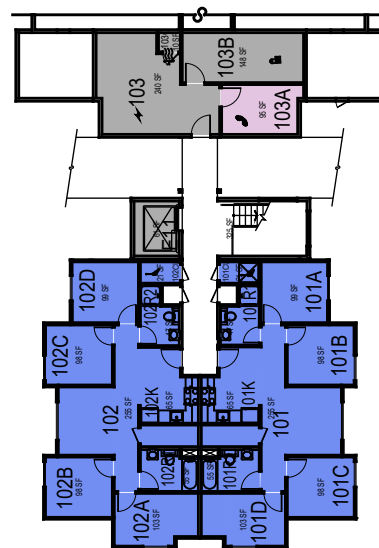

**CAL POLY**

Cerro Cabrillo

Level 0  
Space Data [http://afd.calpoly.edu/facilities/spacefacility/space\\_data.asp](http://afd.calpoly.edu/facilities/spacefacility/space_data.asp)

FACILITIES MANAGEMENT AND DEVELOPMENT

000 UNASSIGN	400 STUDY	800 HEALTH
100 CLASS	500 SPECIAL	900 RESIDENTIAL
200 LAB	600 GENERAL	
300 OFFICE	700 SUPPORT	

Room Use

October 2020

1:30

**CAL POLY**

Cerro Cabrillo

Level 1  
Space Data [http://afd.calpoly.edu/facilities/spacefacility/space\\_data.asp](http://afd.calpoly.edu/facilities/spacefacility/space_data.asp)