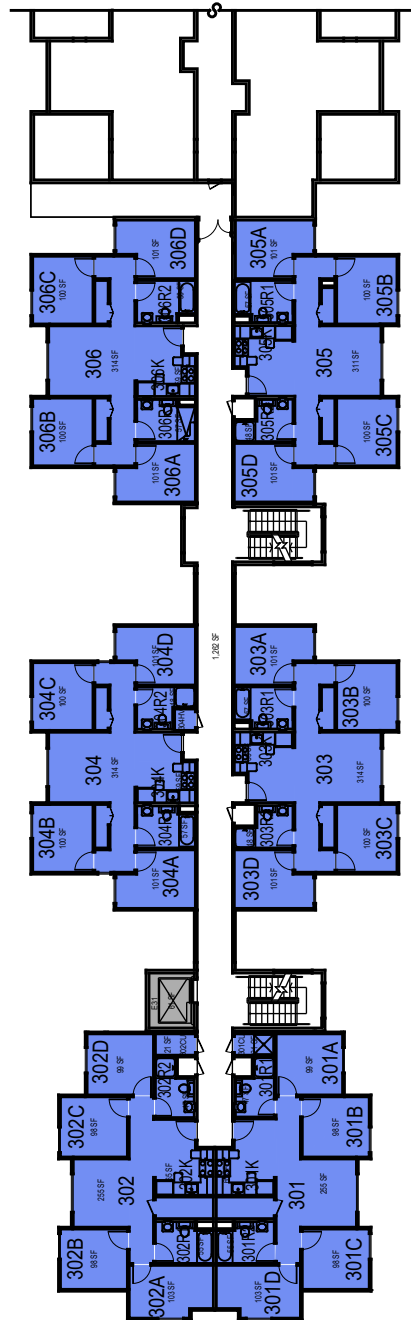

000 UNASSIGN	400 STUDY	800 HEALTH
100 CLASS	500 SPECIAL	900 RESIDENTIAL
200 LAB	600 GENERAL	
300 OFFICE	700 SUPPORT	

Room Use

October 2020

1:30

**CAL POLY**

Cerro Cabrillo

Level 1  
Space Data [http://afd.calpoly.edu/facilities/spacefacility/space\\_data.asp](http://afd.calpoly.edu/facilities/spacefacility/space_data.asp)

Level 2  
Space Data [http://afd.calpoly.edu/facilities/spacefacility/space\\_data.asp](http://afd.calpoly.edu/facilities/spacefacility/space_data.asp)

FACILITIES MANAGEMENT AND DEVELOPMENT

000 UNASSIGN	400 STUDY	800 HEALTH
100 CLASS	500 SPECIAL	900 RESIDENTIAL
200 LAB	600 GENERAL	
300 OFFICE	700 SUPPORT	

Room Use

October 2020

1:30

**CAL POLY**

Cerro Cabrillo

Level 3  
Space Data [http://afd.calpoly.edu/facilities/spacefacility/space\\_data.asp](http://afd.calpoly.edu/facilities/spacefacility/space_data.asp)