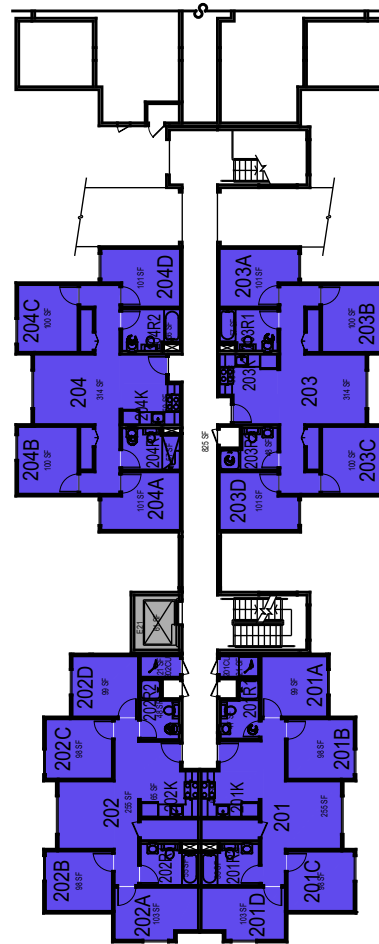

October 2020

1:30

College/Division

CAL POLY

Cerro Cabrillo

Level 1
Space Data http://afd.calpoly.edu/facilities/spacefacility/space_data.asp

FACILITIES MANAGEMENT AND DEVELOPMENT

00000 UNASSIGN	107500 OCOB	120000 ACAD AFRS	137500 UNIV DEV
102500 CAFES	110000 CLA	120400 ITS	140000 STUD AFRS
105000 CAED	112500 CENG	121300 DIV/INCL	145000 PRESIDENT
117500 CSM	125000 AFD	150000 UNIV SUP	

College/Division

October 2020

1:30

CAL POLY

Cerro Cabrillo

Level 2
Space Data http://afd.calpoly.edu/facilities/spacefacility/space_data.asp

FACILITIES MANAGEMENT AND DEVELOPMENT

00000 UNASSIGN	107500 OCOB	120000 ACAD AFRS	137500 UNIV DEV
102500 CAFES	110000 CLA	120400 ITS	140000 STUD AFRS
105000 CAED	112500 CENG	121300 DIV/INCL	145000 PRESIDENT
117500 CSM	125000 AFD	150000 UNIV SUP	