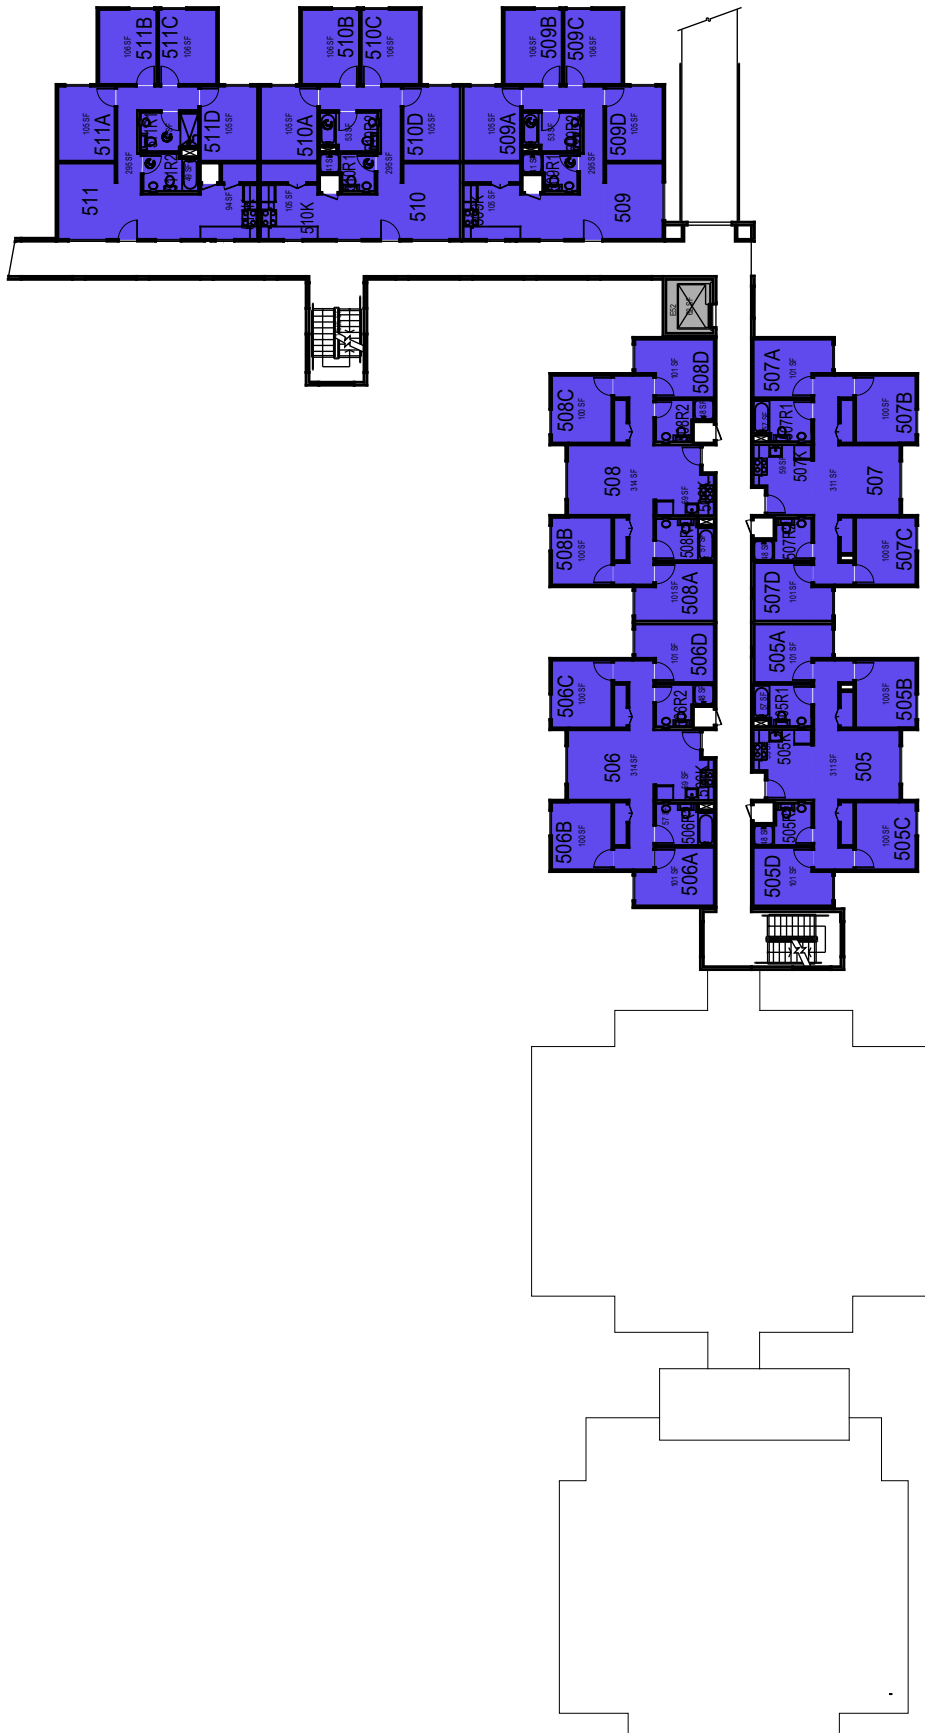

CAL POLY

Cerro Cabrillo

Level 5
Space Data <http://afd.calpoly.edu/facilities/spacefacility/space_data.asp>

FACILITIES MANAGEMENT AND DEVELOPMENT

000000 UNASSIGN	107500 OCOB	120000 ACAD AFRS	137500 UNIV DEV
102500 CAFES	110000 CLA	120400 ITS	140000 STUD AFRS
105000 CAED	112500 CENG	121300 DIV/INCL	145000 PRESIDENT
117500 CSM	125000 AFD	150000 UNIV SUP	

October 2020

1:30

College/Division