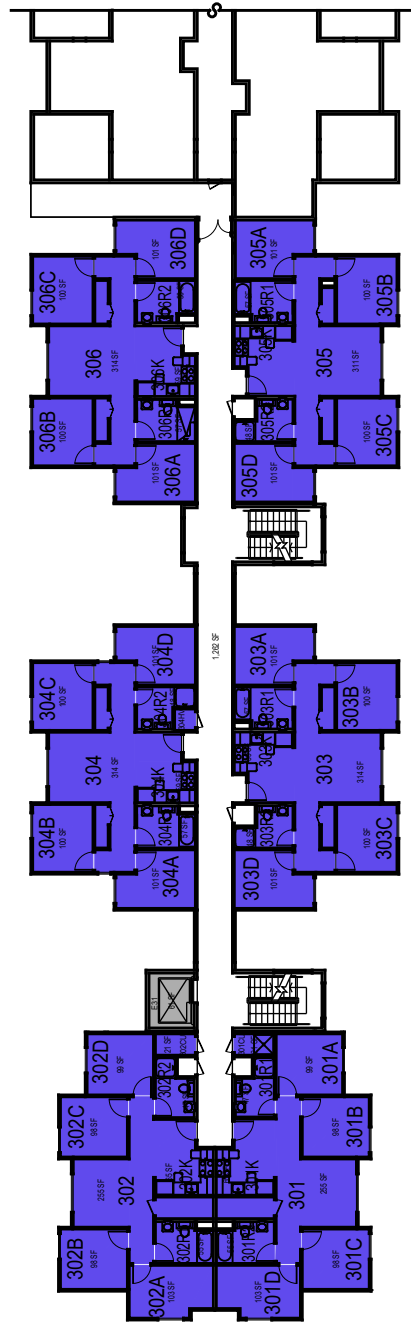

October 2020

1:30

College/Division

CAL POLY

Cerro Cabrillo

Level 1
Space Data http://afd.calpoly.edu/facilities/spacefacility/space_data.asp

FACILITIES MANAGEMENT AND DEVELOPMENT

00000 UNASSIGN	107500 OCOB	120000 ACAD AFRS	137500 UNIV DEV
102500 CAFES	110000 CLA	120400 ITS	140000 STUD AFRS
105000 CAED	112500 CENG	121300 DIV/INCL	145000 PRESIDENT
117500 CSM	125000 AFD	150000 UNIV SUP	

College/Division

October 2020

1:30

CAL POLY

Cerro Cabrillo

Level 2
Space Data http://afd.calpoly.edu/facilities/spacefacility/space_data.asp

FACILITIES MANAGEMENT AND DEVELOPMENT

00000 UNASSIGN	107500 OCOB	120000 ACAD AFRS	137500 UNIV DEV
102500 CAFES	110000 CLA	120400 ITS	140000 STUD AFRS
105000 CAED	112500 CENG	121300 DIV/INCL	145000 PRESIDENT
117500 CSM	125000 AFD	150000 UNIV SUP	

College/Division

October 2020

1:30

CAL POLY

Cerro Cabrillo

Level 3
Space Data

http://afd.calpoly.edu/facilities/spacefacility/space_data.asp

FACILITIES MANAGEMENT AND DEVELOPMENT