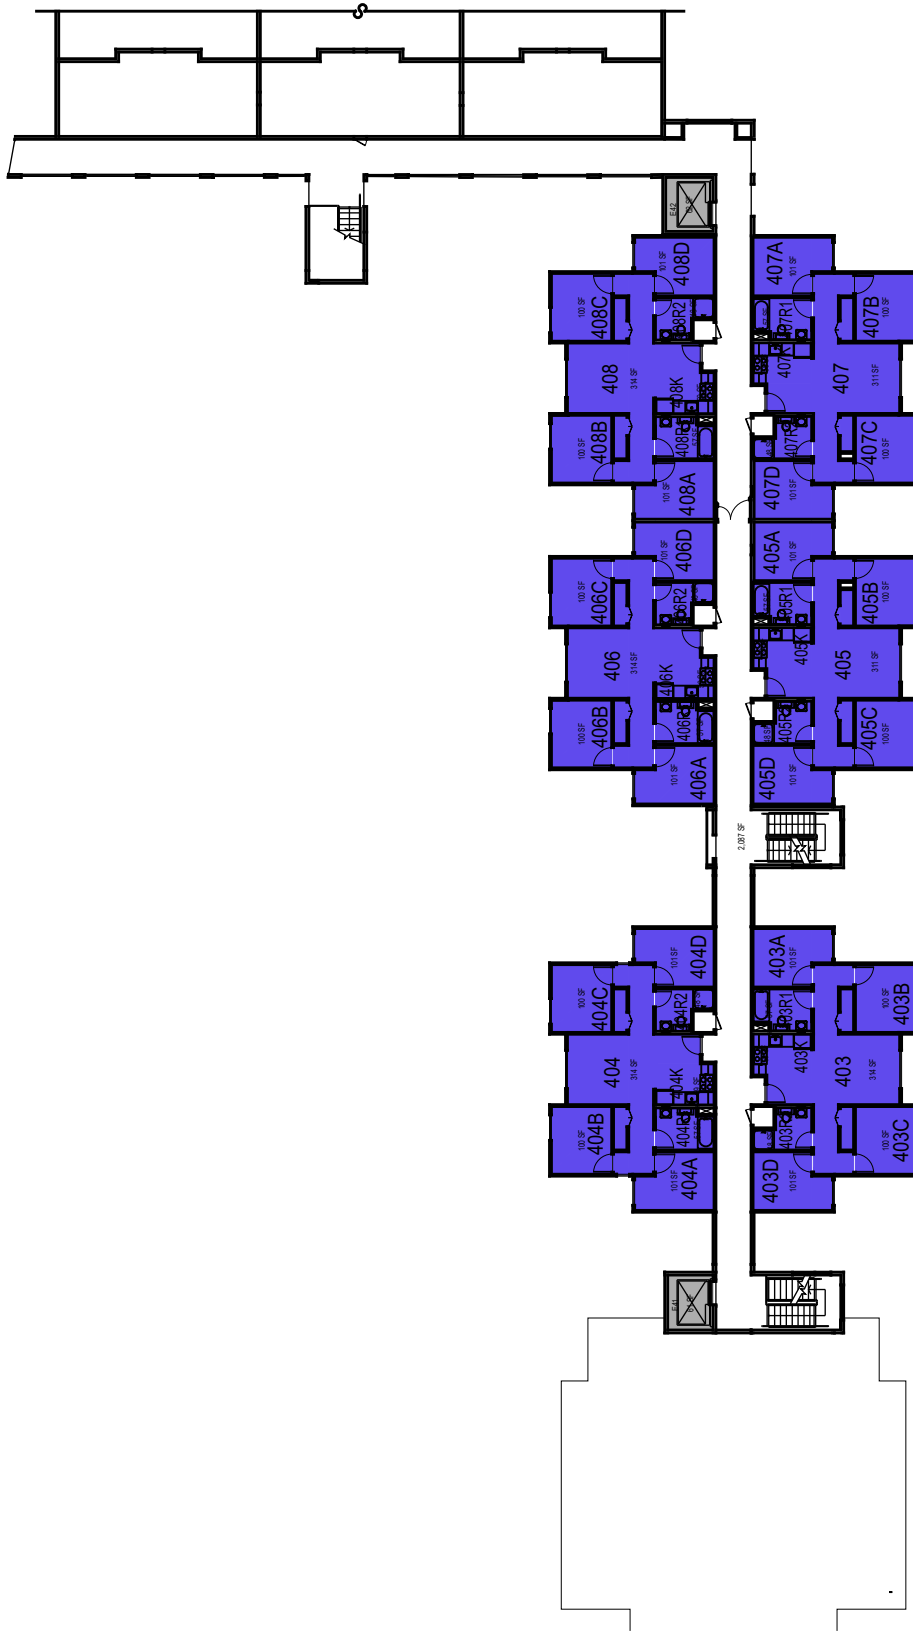

CAL POLY

Cerro Cabrillo

Level 4
Space Data

<http://afd.calpoly.edu/facilities/spacefacility/space_data.asp>

FACILITIES MANAGEMENT AND DEVELOPMENT

00000 UNASSIGN	107500 OCOB	120000 ACAD AFRS	137500 UNIV DEV
102500 CAFES	110000 CLA	120400 ITS	140000 STUD AFRS
105000 CAED	112500 CENG	121300 DIV/INCL	145000 PRESIDENT
117500 CSM	125000 AFD	150000 UNIV SUP	

College/Division

October 2020

1:30