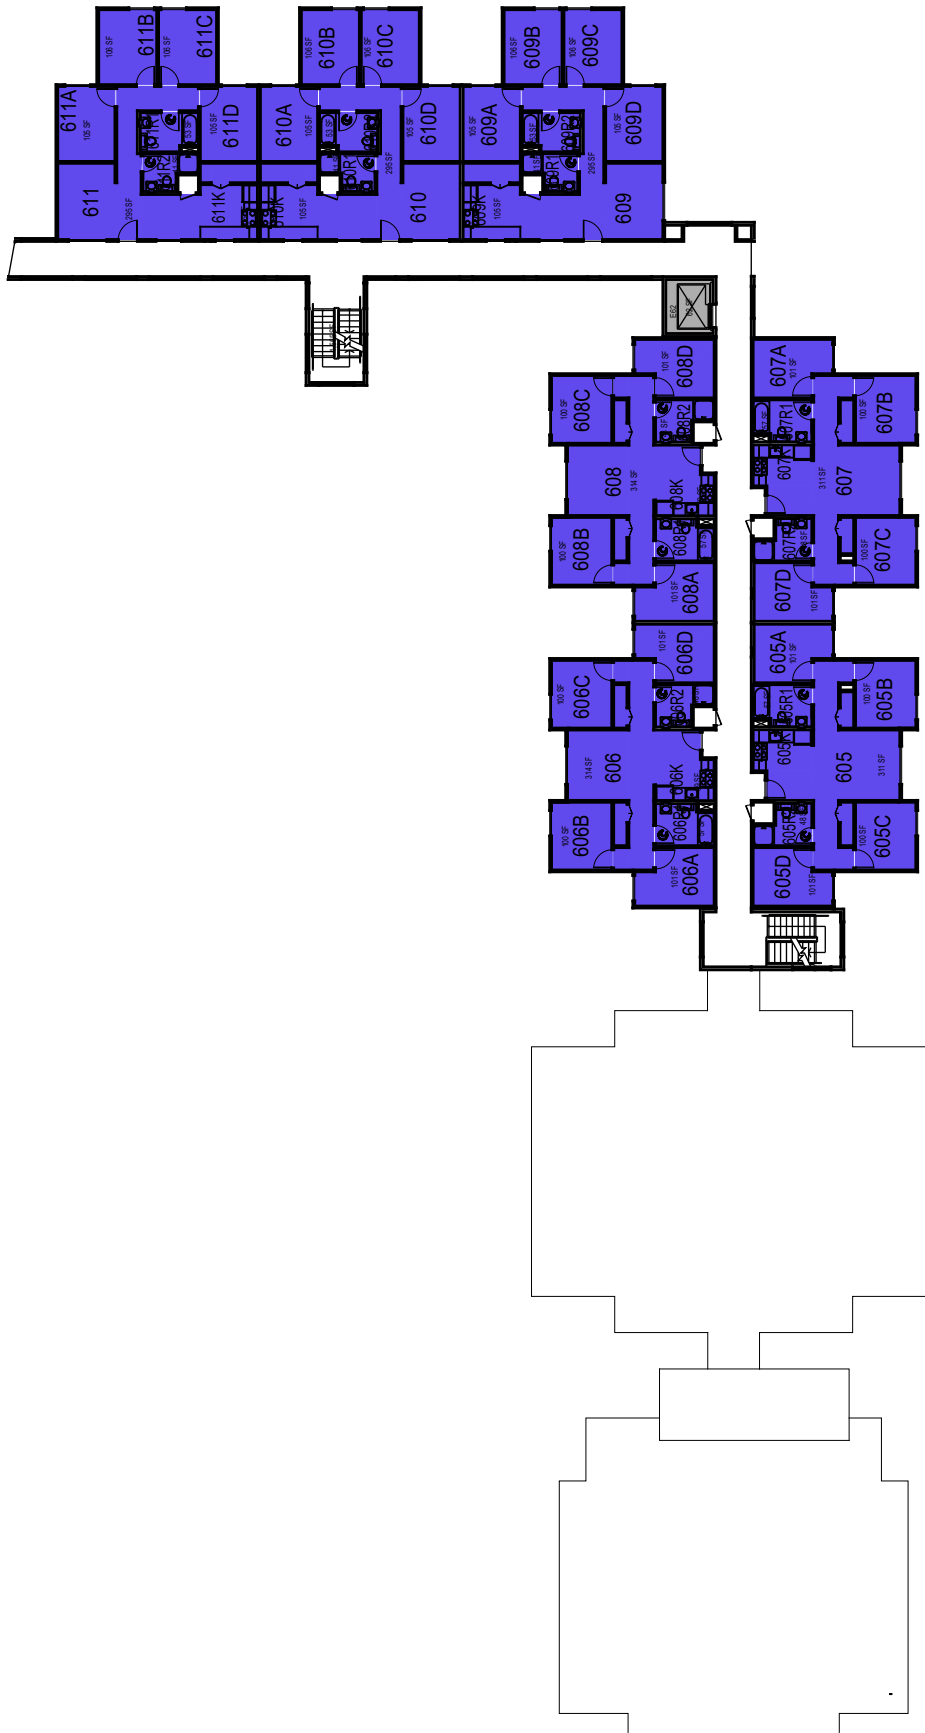

College/Division

October 2020

1:30

CAL POLY

Cerro Cabrillo

Level 5
Space Data http://afd.calpoly.edu/facilities/spacefacility/space_data.asp

FACILITIES MANAGEMENT AND DEVELOPMENT

000000 UNASSIGN	107500 OCOB	120000 ACAD AFRS	137500 UNIV DEV
102500 CAFES	110000 CLA	120400 ITS	140000 STUD AFRS
105000 CAED	112500 CENG	121300 DIV/INCL	145000 PRESIDENT
117500 CSM	125000 AFD	150000 UNIV SUP	

October 2020

1:30

College/Division

CAL POLY

Cerro Cabrillo

Level 6
Space Data http://afd.calpoly.edu/facilities/spacefacility/space_data.asp

FACILITIES MANAGEMENT AND DEVELOPMENT

00000 UNASSIGN	107500 OCOB	120000 ACAD AFRS	137500 UNIV DEV
102500 CAFES	110000 CLA	120400 ITS	140000 STUD AFRS
105000 CAED	112500 CENG	121300 DIV/INCL	145000 PRESIDENT
117500 CSM	125000 AFD	150000 UNIV SUP	