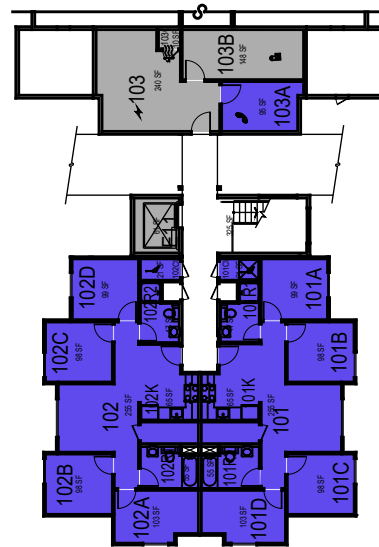

CAL POLY

Cerro Cabrillo

Level 0

Space Data http://afd.calpoly.edu/facilities/spacefacility/space_data.asp

FACILITIES MANAGEMENT AND DEVELOPMENT

00000 UNASSIGN	107500 OCOB	120000 ACAD AFRS	137500 UNIV DEV
102500 CAFES	110000 CLA	120400 ITS	140000 STUD AFRS
105000 CAED	112500 CENG	121300 DIV/INCL	145000 PRESIDENT
117500 CSM	125000 AFD	150000 UNIV SUP	

October 2020

1:30

College/Division

CAL POLY

Cerro Cabrillo

Level 1
Space Data http://afd.calpoly.edu/facilities/spacefacility/space_data.asp

FACILITIES MANAGEMENT AND DEVELOPMENT

00000 UNASSIGN	107500 OCOB	120000 ACAD AFRS	137500 UNIV DEV
102500 CAFES	110000 CLA	120400 ITS	140000 STUD AFRS
105000 CAED	112500 CENG	121300 DIV/INCL	145000 PRESIDENT
117500 CSM	125000 AFD	150000 UNIV SUP	