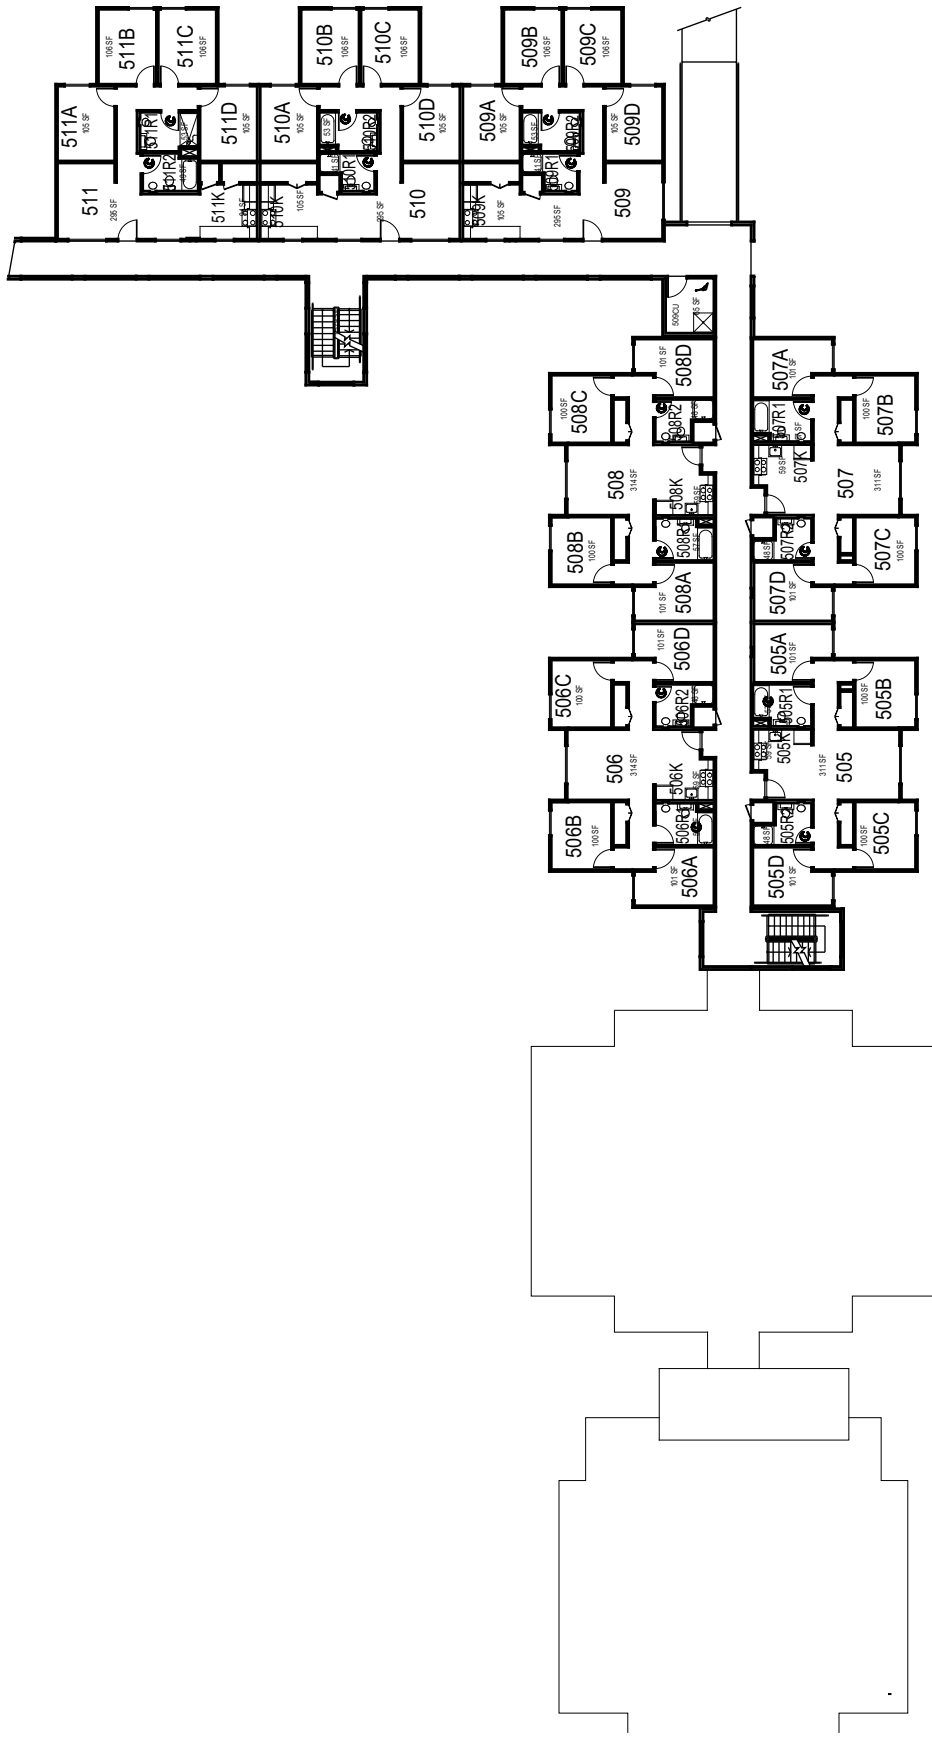

CAL POLY

Cerro Hollister

Level 5
Space Data <http://afd.calpoly.edu/facilities/spacefacility/space_data.asp>

FACILITIES MANAGEMENT AND DEVELOPMENT

October 2020

1:30