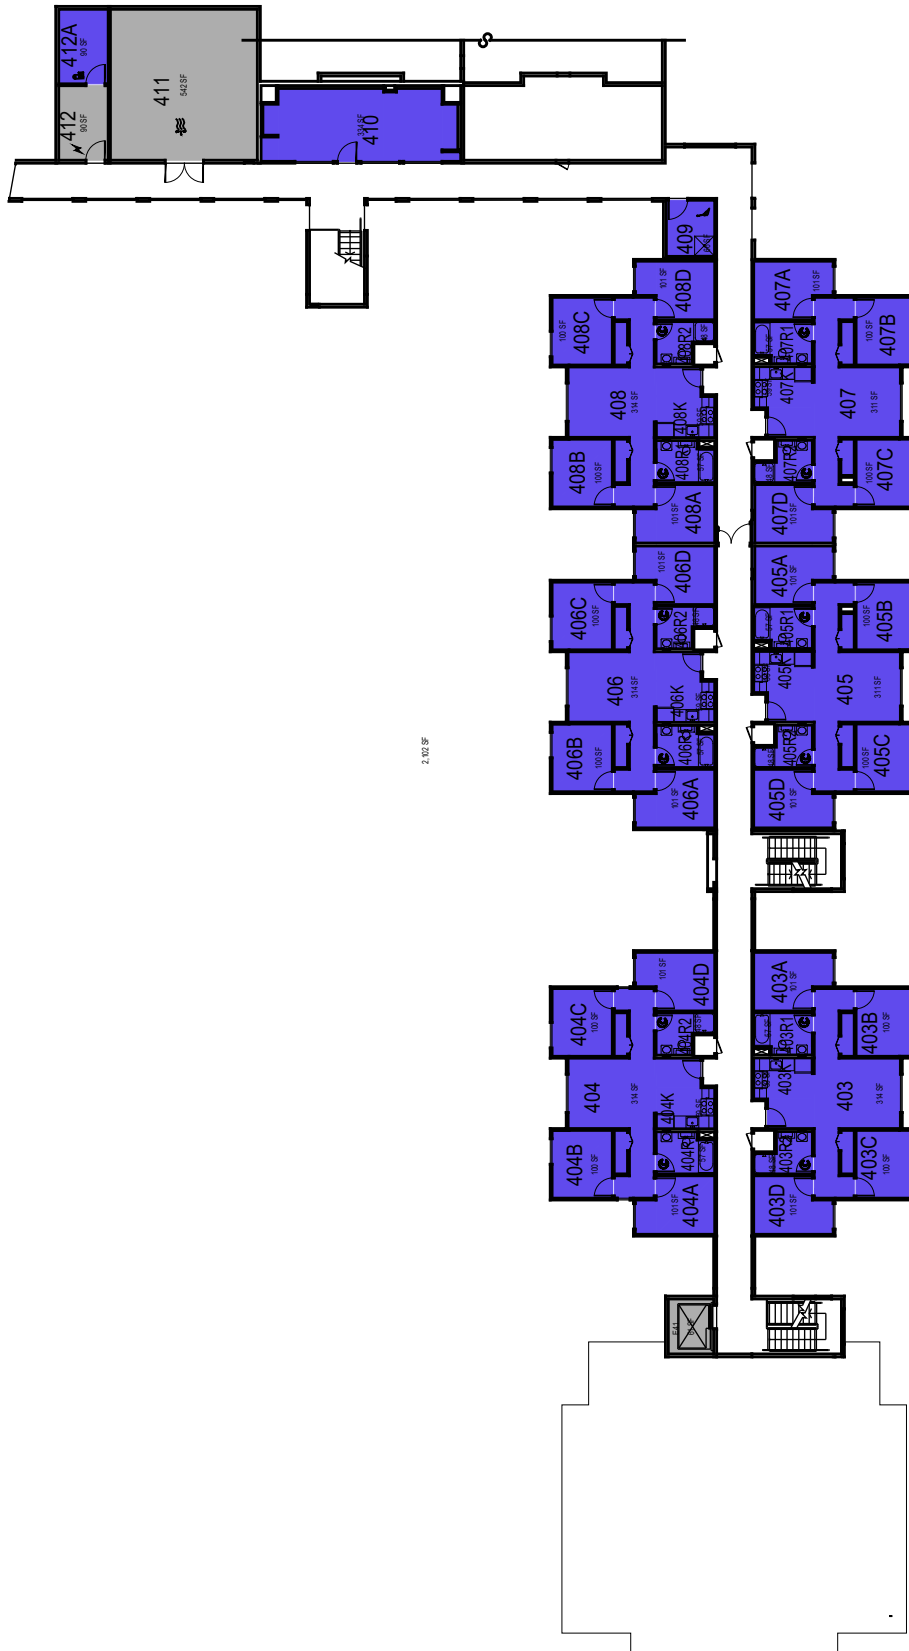

Cerro Hollister

Level 4
Space Data <http://afd.calpoly.edu/facilities/spacefacility/space_data.asp>

FACILITIES MANAGEMENT AND DEVELOPMENT

00000 UNASSIGN	107500 OCOB	120000 ACAD AFRS	137500 UNIV DEV
102500 CAFES	110000 CLA	120400 ITS	140000 STUD AFRS
105000 CAED	112500 CENG	121300 DIV/INCL	145000 PRESIDENT
117500 CSM	125000 AFD	150000 UNIV SUP	

College/Division

October 2020

1:30