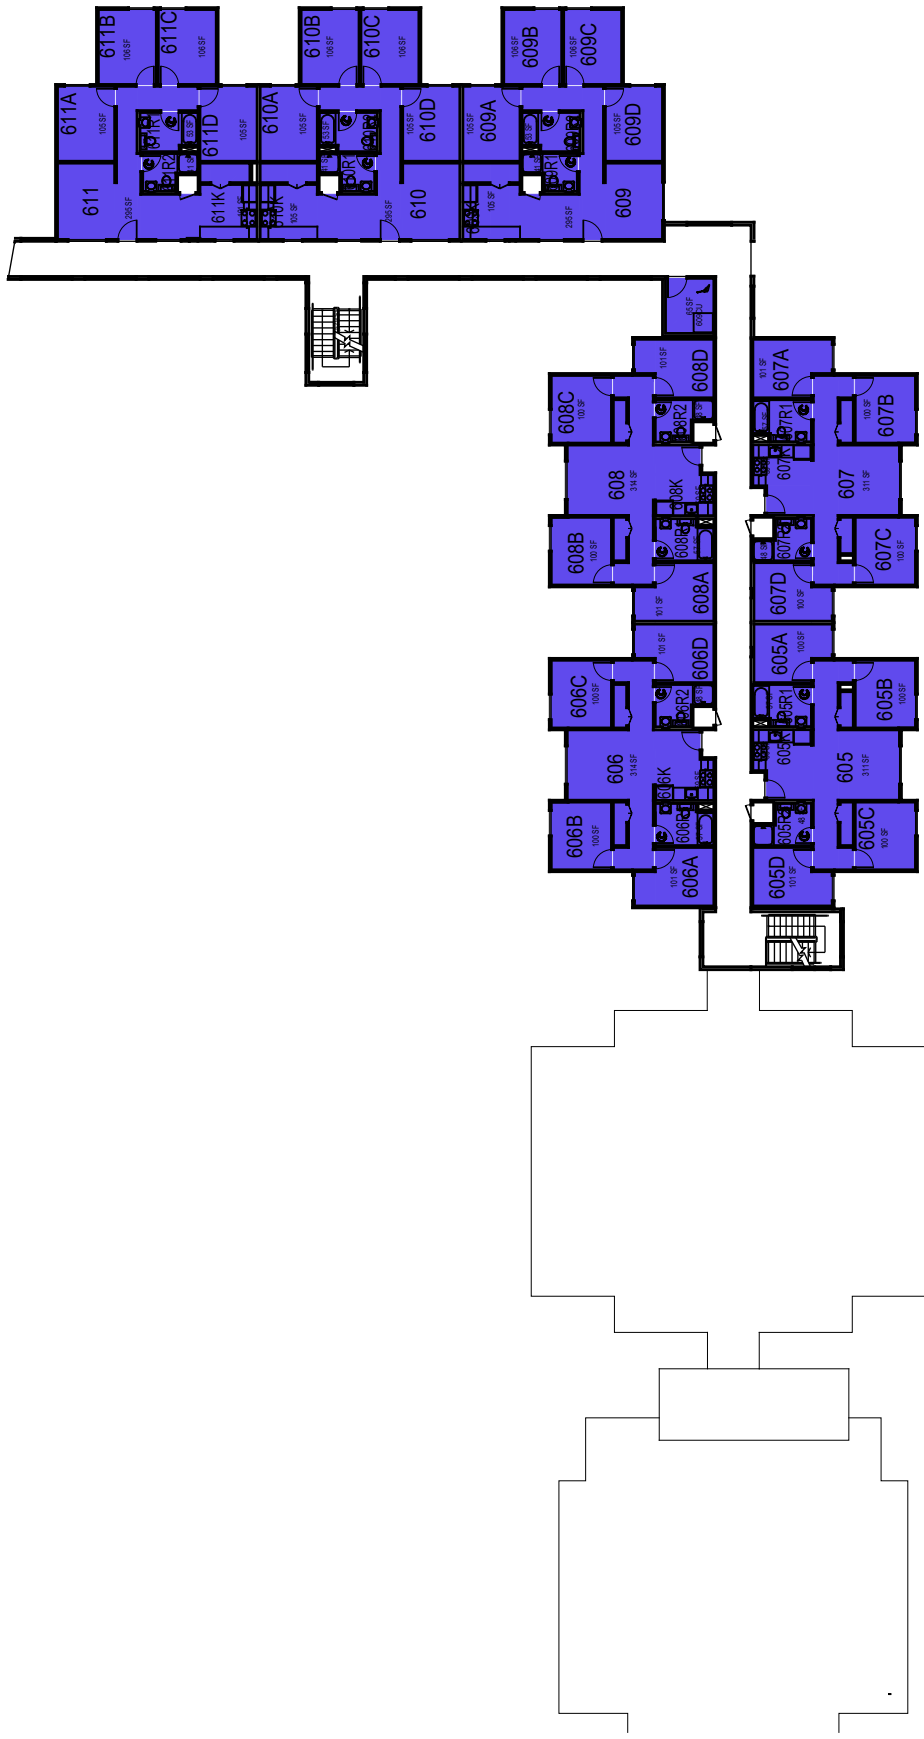

October 2020

Cerro Hollister

Level 6
Space Data <http://afd.calpoly.edu/facilities/spacefacility/space_data.asp>

FACILITIES MANAGEMENT AND DEVELOPMENT

000000 UNASSIGN	107500 OCOB	120000 ACAD AFRS	137500 UNIV DEV
102500 CAFES	110000 CLA	120400 ITS	140000 STUD AFRS
105000 CAED	112500 CENG	121300 DIV/INCL	145000 PRESIDENT
117500 CSM	125000 AFD	150000 UNIV SUP	

College/Division

1:30