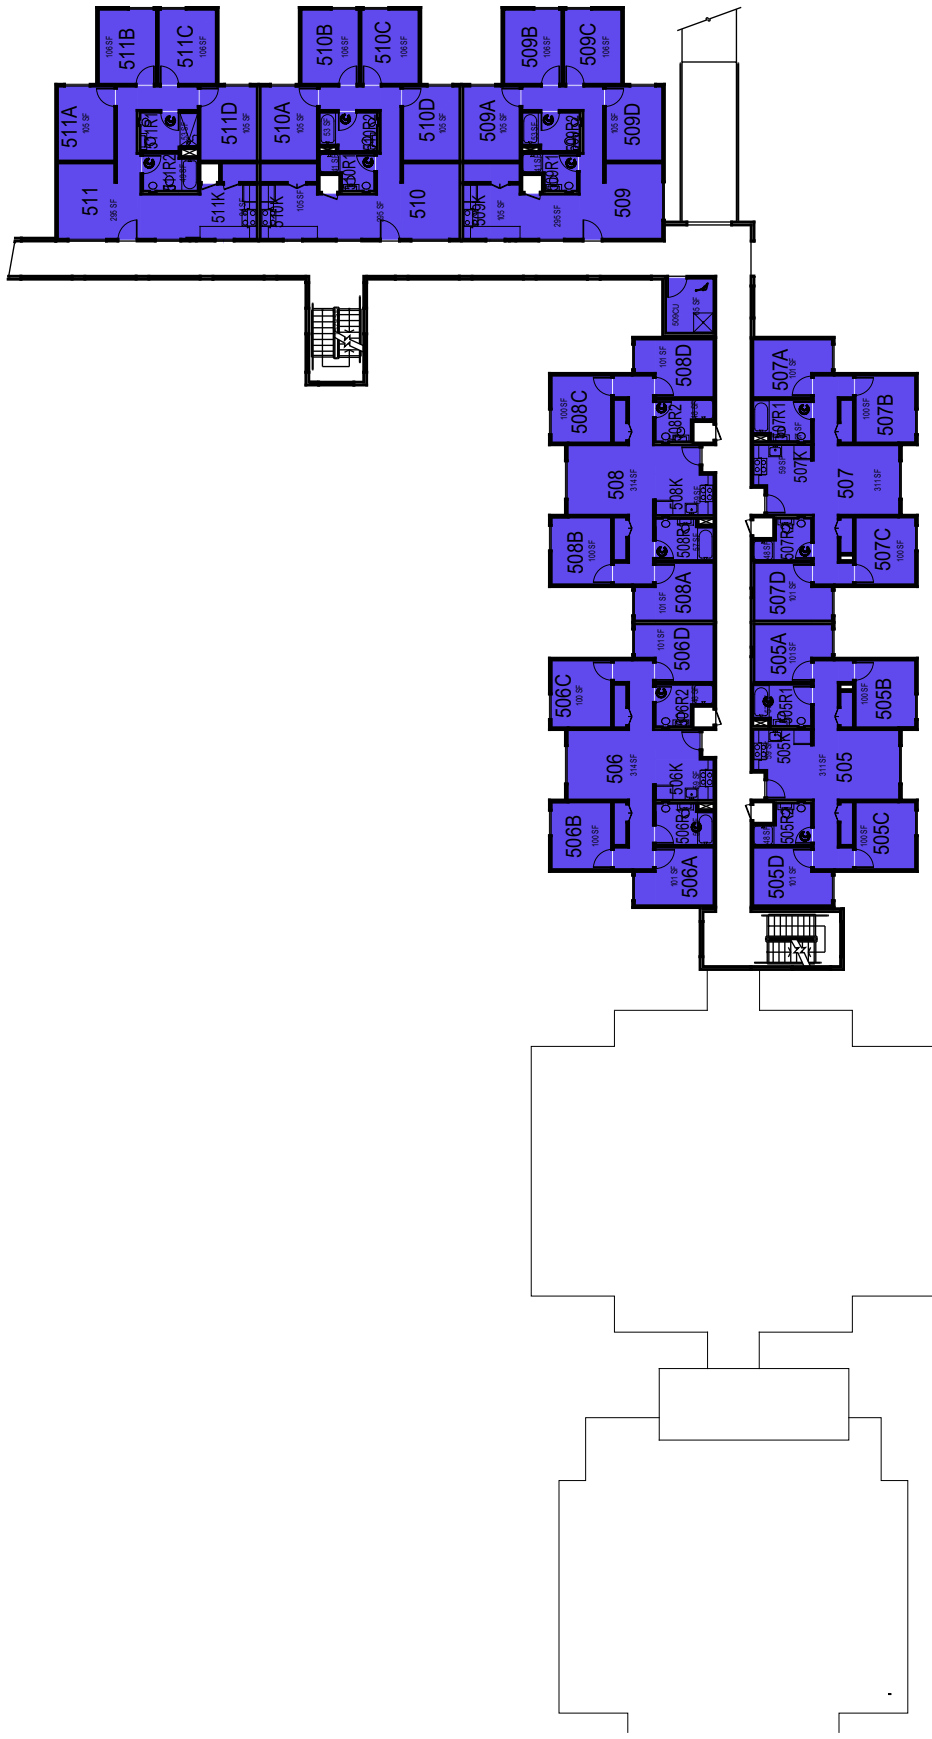

Cerro Hollister

Level 5
Space Data <http://afd.calpoly.edu/facilities/spacefacility/space_data.asp>

FACILITIES MANAGEMENT AND DEVELOPMENT

000000 UNASSIGN	107500 OCOB	120000 ACAD AFRS	137500 UNIV DEV
102500 CAFES	110000 CLA	120400 ITS	140000 STUD AFRS
105000 CAED	112500 CENG	121300 DIV/INCL	145000 PRESIDENT
117500 CSM	125000 AFD	150000 UNIV SUP	

October 2020

1:30

College/Division