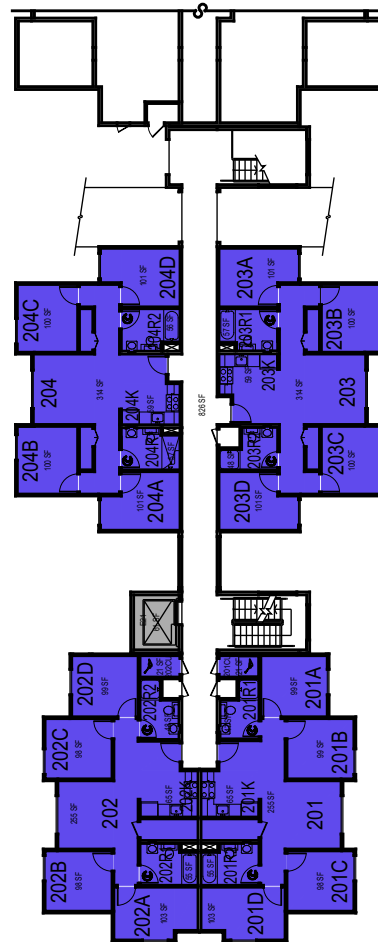

October 2020

CAL POLY

Cerro Hollister

Level 2
Space Data <http://afd.calpoly.edu/facilities/spacefacility/space_data.asp>

FACILITIES MANAGEMENT AND DEVELOPMENT

00000 UNASSIGN	107500 OCOB	120000 ACAD AFRS	137500 UNIV DEV
102500 CAFES	110000 CLA	120400 ITS	140000 STUD AFRS
105000 CAED	112500 CENG	121300 DIV/INCL	145000 PRESIDENT
117500 CSM	125000 AFD	150000 UNIV SUP	

College/Division

1:30