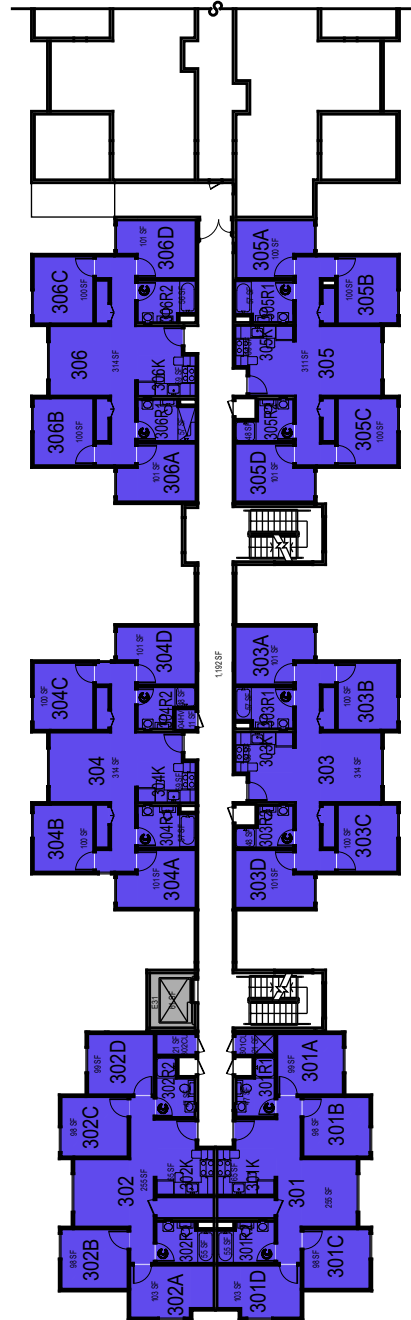

October 2020

1:30

CAL POLY

Cerro Hollister

Level 3
Space Data

<http://afd.calpoly.edu/facilities/spacefacility/space_data.asp>

FACILITIES MANAGEMENT AND DEVELOPMENT

00000 UNASSIGN	107500 OCOB	120000 ACAD AFRS	137500 UNIV DEV
102500 CAFES	110000 CLA	120400 ITS	140000 STUD AFRS
105000 CAED	112500 CENG	121300 DIV/INCL	145000 PRESIDENT
	117500 CSM	125000 AFD	150000 UNIV SUP

College/Division