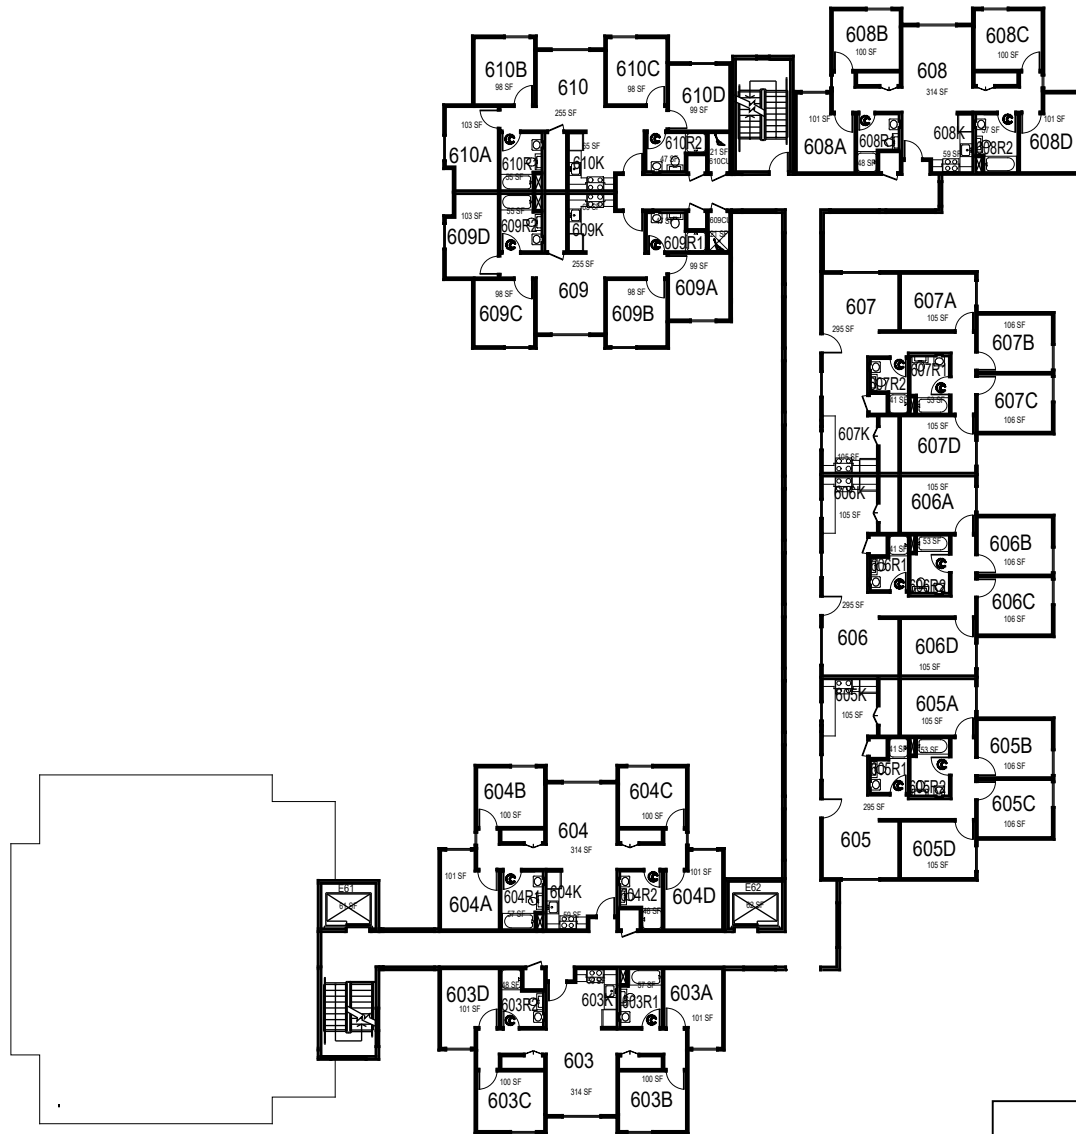

Cerro Vista 170D LEVEL6