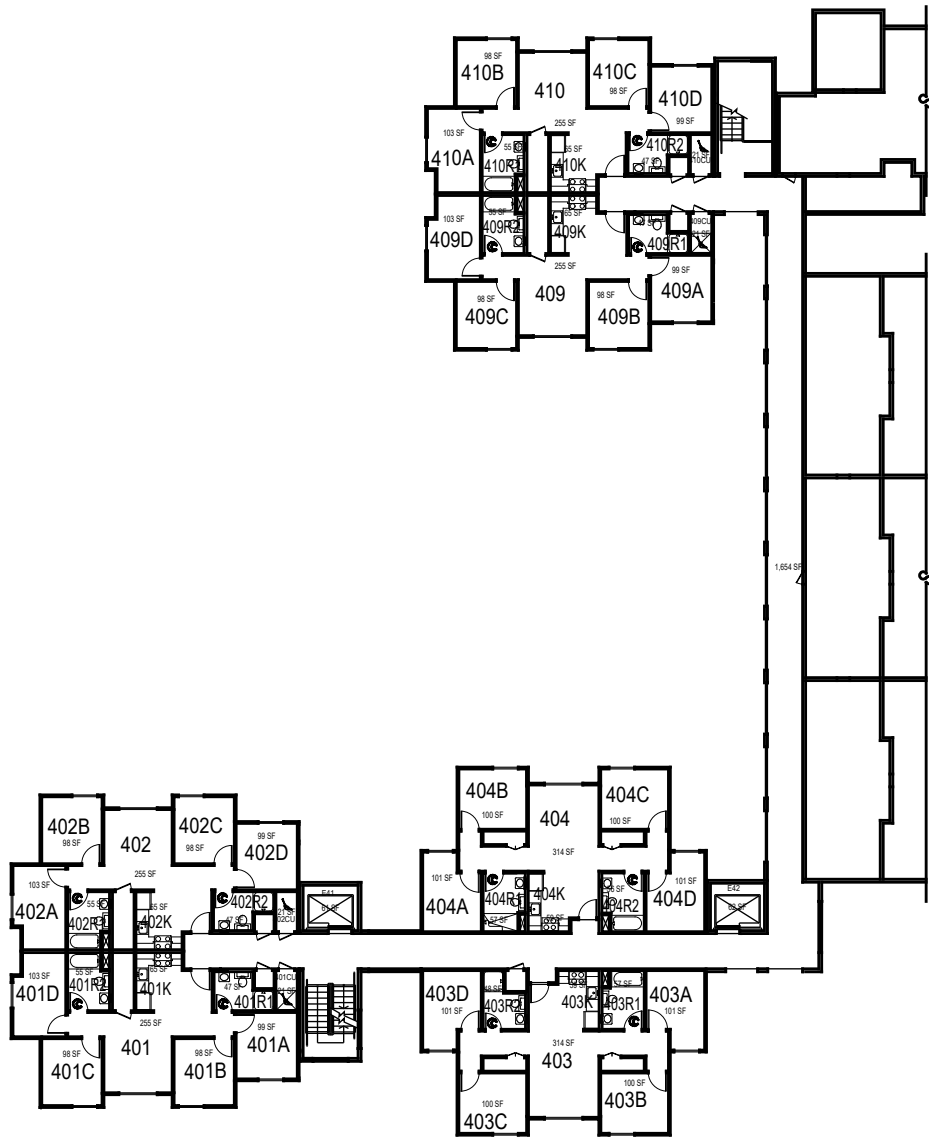

Cerro Vista 170D LEVEL3

October 2020

**CAL POLY**

Cerro Romauldo

Level 3  
Space Data [http://afd.calpoly.edu/facilities/spacefacility/space\\_data.asp](http://afd.calpoly.edu/facilities/spacefacility/space_data.asp)

FACILITIES MANAGEMENT AND DEVELOPMENT

1:30

Cerro Vista 170D LEVEL 4

October 2020

Cerro Romauldo

Level 4  
Space Data [http://afd.calpoly.edu/facilities/spacefacility/space\\_data.asp](http://afd.calpoly.edu/facilities/spacefacility/space_data.asp)