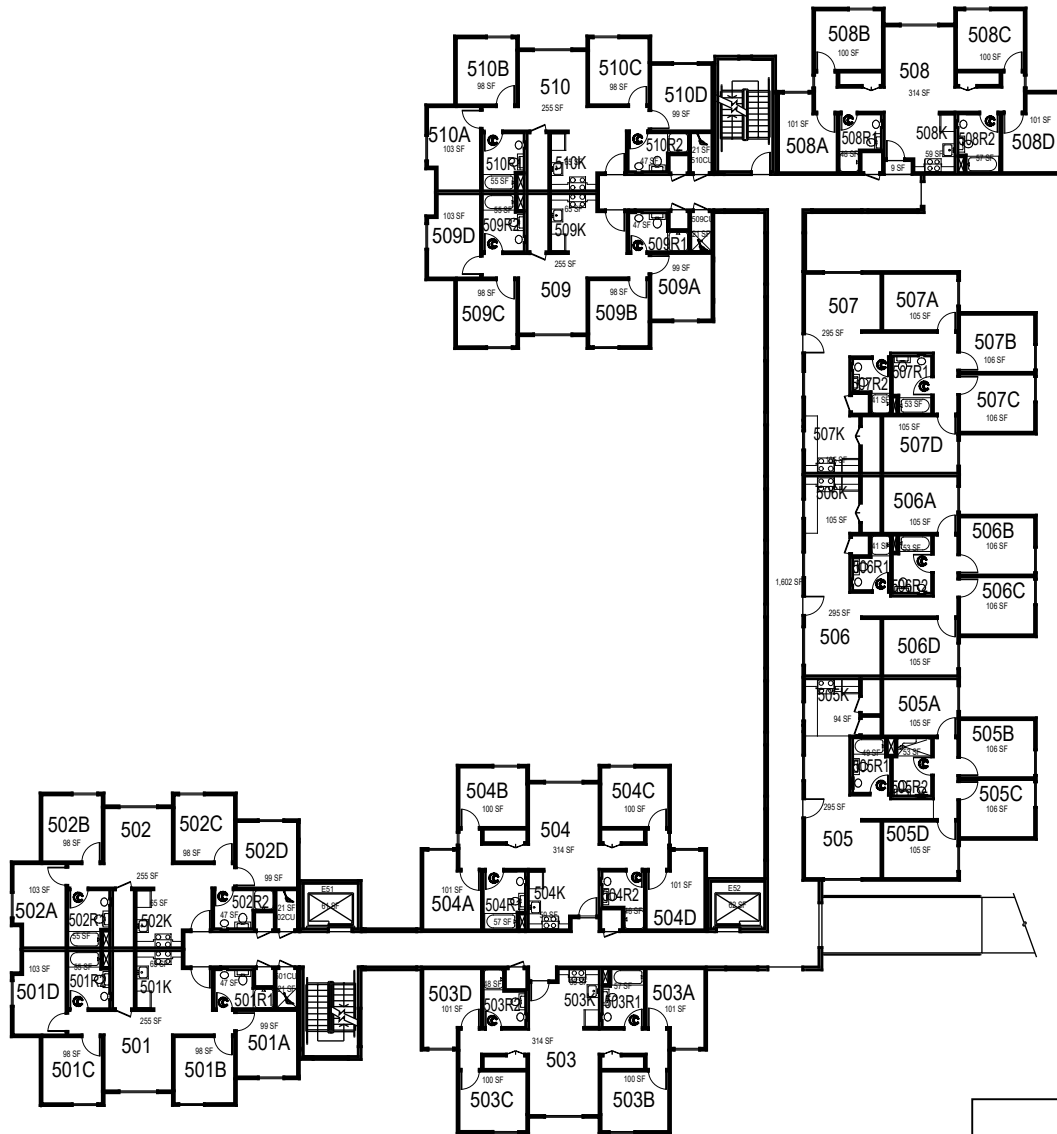

Cerro Vista 170D LEVEL 5