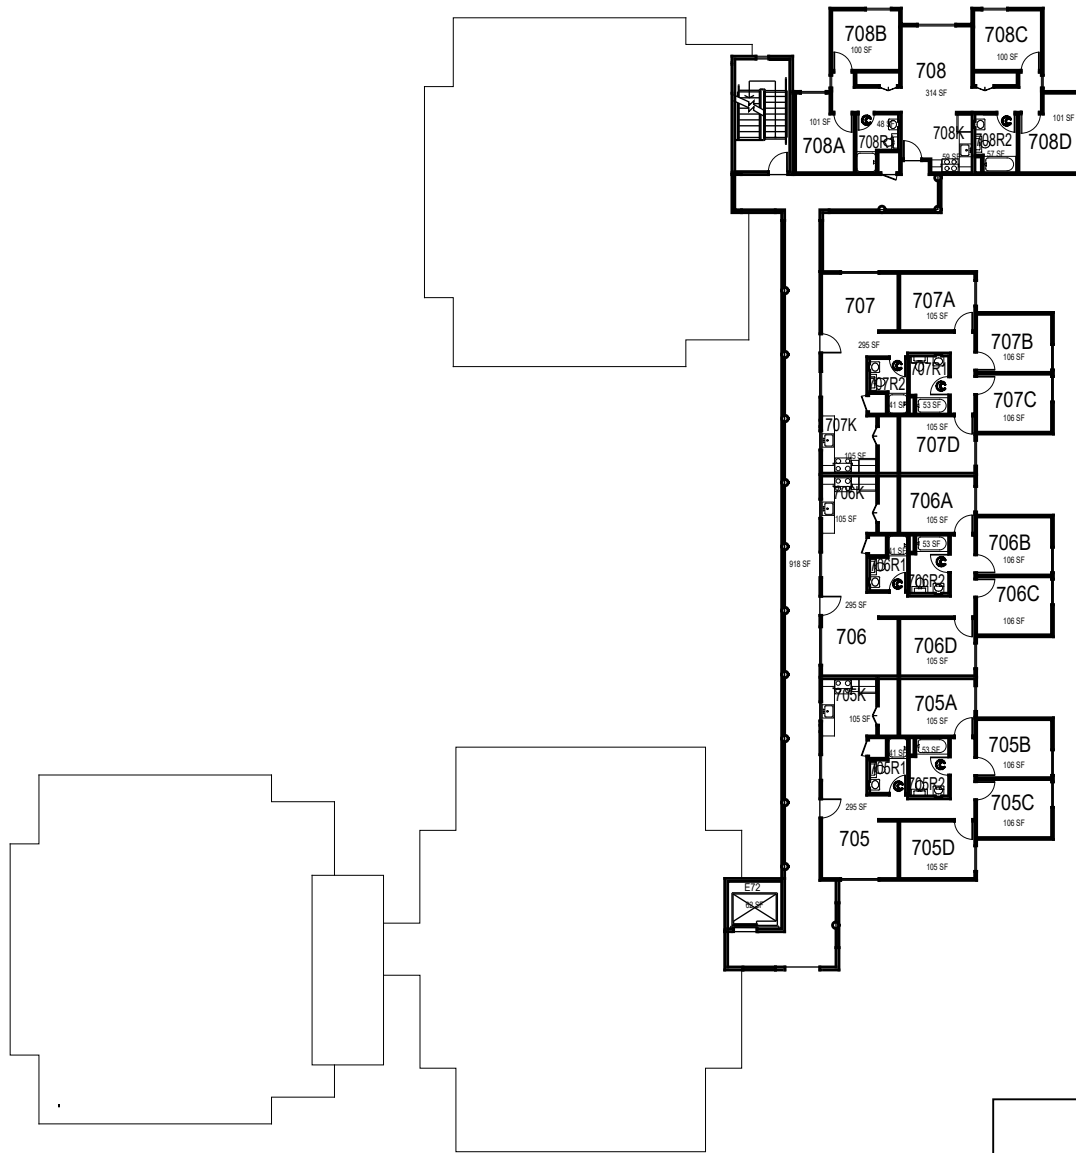

### Cerro Vista 170D LEVEL 7

October 2020