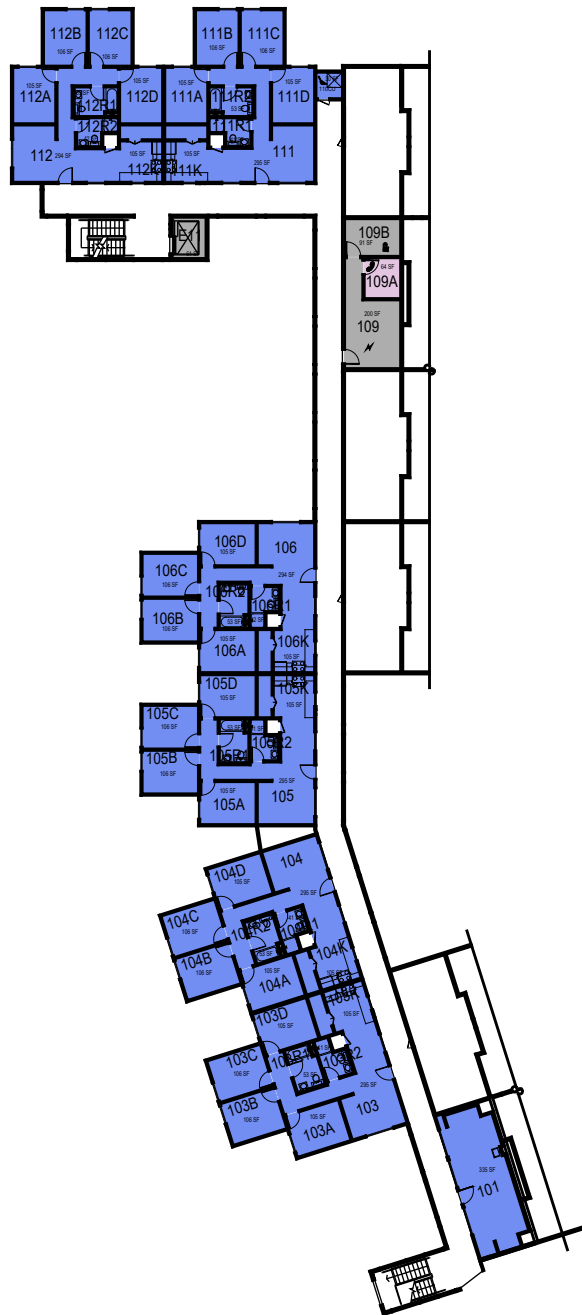

# Cerro Bishop

Level 0

FACILITIES MANAGEMENT AND DEVELOPMENT

Space Data [http://afd.calpoly.edu/facilities/spacefacility/space\\_data.asp](http://afd.calpoly.edu/facilities/spacefacility/space_data.asp)

000 UNASSIGN	400 STUDY	800 HEALTH
100 CLASS	500 SPECIAL	900 RESIDENTIAL
200 LAB	600 GENERAL	
300 OFFICE	700 SUPPORT	

March 2022

1:40

Room Use