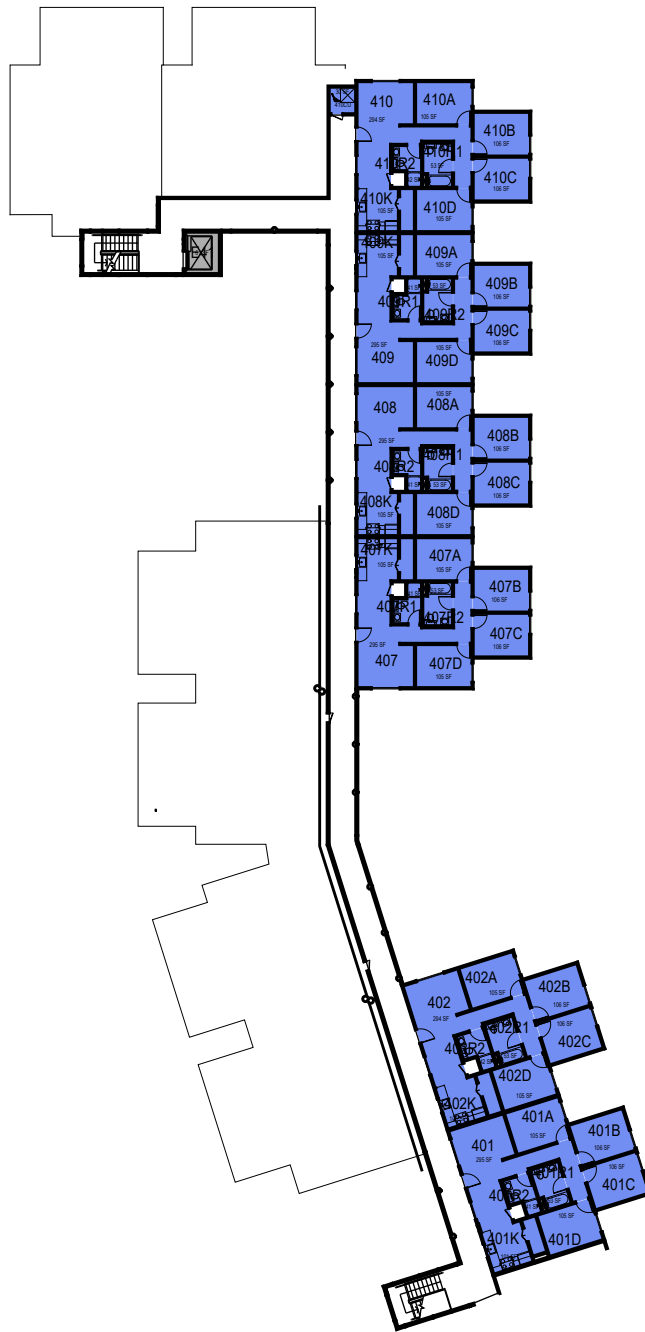

March 2022

1:40

Room Use

# Cerro Bishop

Level 3

FACILITIES MANAGEMENT AND DEVELOPMENT

Space Data [http://afd.calpoly.edu/facilities/spacefacility/space\\_data.asp](http://afd.calpoly.edu/facilities/spacefacility/space_data.asp)

000 UNASSIGN	400 STUDY	800 HEALTH
100 CLASS	500 SPECIAL	900 RESIDENTIAL
200 LAB	600 GENERAL	
300 OFFICE	700 SUPPORT	