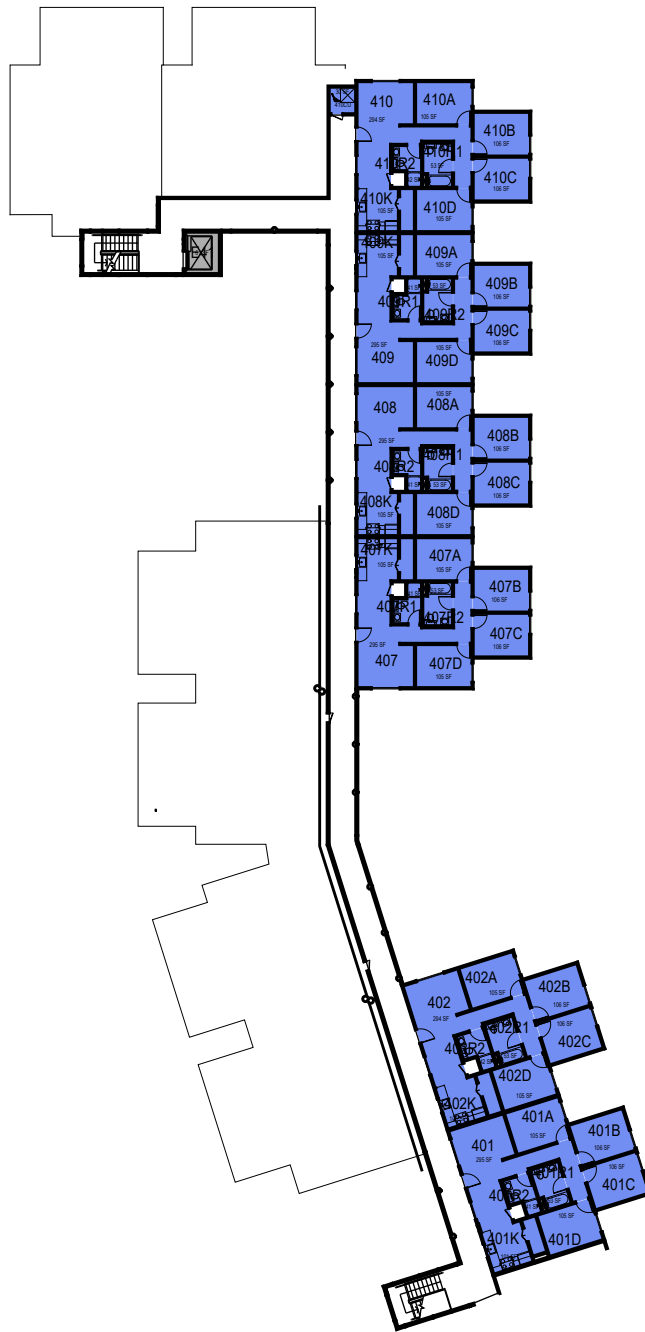

CAL POLY

Cerro Bishop

Level 0
Space Data http://afd.calpoly.edu/facilities/spacefacility/space_data.asp

FACILITIES MANAGEMENT AND DEVELOPMENT

000 UNASSIGN	400 STUDY	800 HEALTH
100 CLASS	500 SPECIAL	900 RESIDENTIAL
200 LAB	600 GENERAL	
300 OFFICE	700 SUPPORT	

FACILITIES MANAGEMENT AND DEVELOPMENT

000 UNASSIGN	400 STUDY	800 HEALTH
100 CLASS	500 SPECIAL	900 RESIDENTIAL
200 LAB	600 GENERAL	
300 OFFICE	700 SUPPORT	

October 2020

1:40

Room Use

CAL POLY

Cerro Bishop

Level 3

Space Data http://afd.calpoly.edu/facilities/spacefacility/space_data.asp

FACILITIES MANAGEMENT AND DEVELOPMENT

000 UNASSIGN	400 STUDY	800 HEALTH
100 CLASS	500 SPECIAL	900 RESIDENTIAL
200 LAB	600 GENERAL	
300 OFFICE	700 SUPPORT	

October 2020

1:40

Room Use

October 2020

CAL POLY

Cerro Bishop

Level 4

Space Data http://afd.calpoly.edu/facilities/spacefacility/space_data.asp