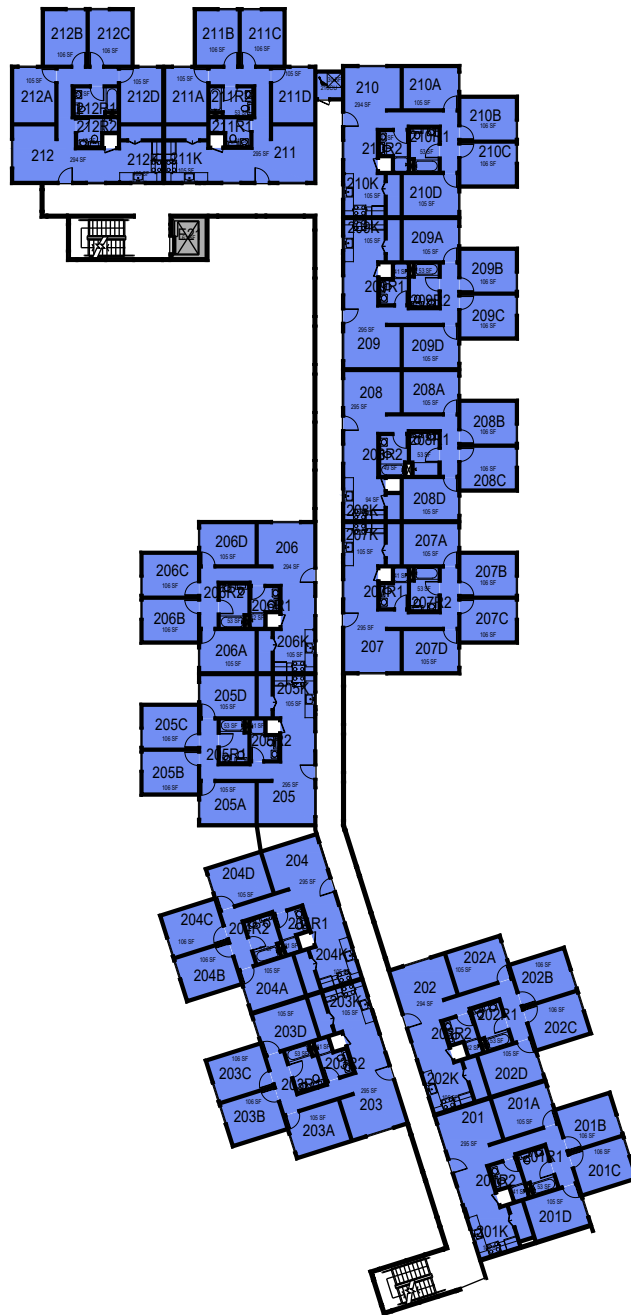

March 2022

1:40

Room Use

# Cerro Bishop

Level 1

FACILITIES MANAGEMENT AND DEVELOPMENT

Space Data [http://afd.calpoly.edu/facilities/spacefacility/space\\_data.asp](http://afd.calpoly.edu/facilities/spacefacility/space_data.asp)

000 UNASSIGN	400 STUDY	800 HEALTH
100 CLASS	500 SPECIAL	900 RESIDENTIAL
200 LAB	600 GENERAL	
300 OFFICE	700 SUPPORT	