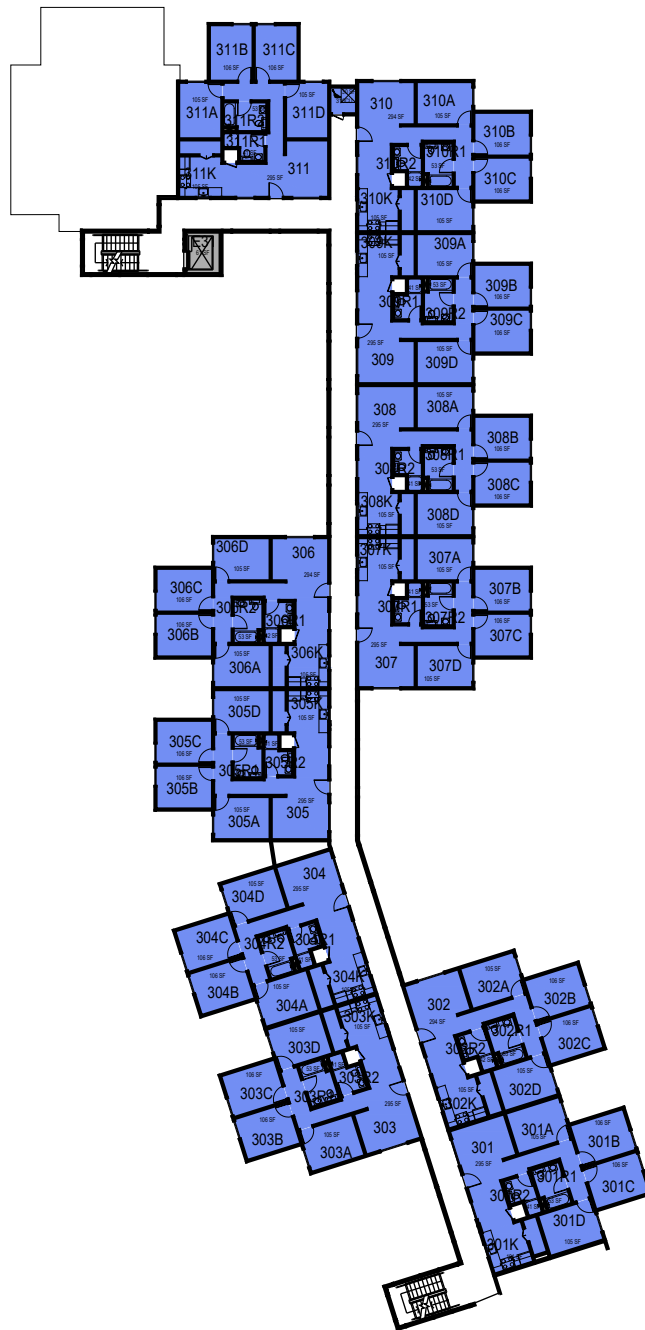

000 UNASSIGN	400 STUDY	800 HEALTH
100 CLASS	500 SPECIAL	900 RESIDENTIAL
200 LAB	600 GENERAL	
300 OFFICE	700 SUPPORT	

October 2020

1:40

Room Use

CAL POLY

Cerro Bishop

Level 2

Space Data http://afd.calpoly.edu/facilities/spacefacility/space_data.asp

FACILITIES MANAGEMENT AND DEVELOPMENT

000 UNASSIGN	400 STUDY	800 HEALTH
100 CLASS	500 SPECIAL	900 RESIDENTIAL
200 LAB	600 GENERAL	
300 OFFICE	700 SUPPORT	

October 2020

1:40

Room Use

CAL POLY

Cerro Bishop

Level 3

Space Data http://afd.calpoly.edu/facilities/spacefacility/space_data.asp

FACILITIES MANAGEMENT AND DEVELOPMENT

000 UNASSIGN	400 STUDY	800 HEALTH
100 CLASS	500 SPECIAL	900 RESIDENTIAL
200 LAB	600 GENERAL	
300 OFFICE	700 SUPPORT	

October 2020

1:40

Room Use

October 2020

CAL POLY

Cerro Bishop

Level 4

Space Data http://afd.calpoly.edu/facilities/spacefacility/space_data.asp