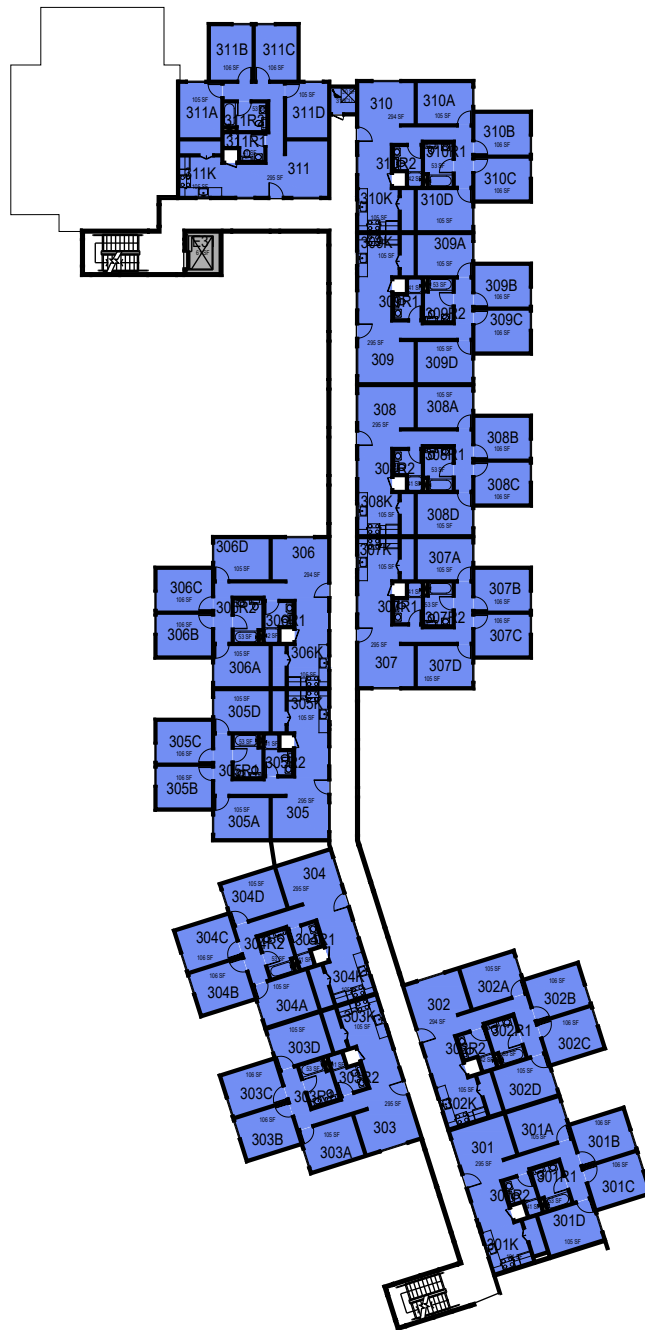

March 2022

1:40

Room Use

# Cerro Bishop

Level 2

FACILITIES MANAGEMENT AND DEVELOPMENT

Space Data [http://afd.calpoly.edu/facilities/spacefacility/space\\_data.asp](http://afd.calpoly.edu/facilities/spacefacility/space_data.asp)

000 UNASSIGN	400 STUDY	800 HEALTH
100 CLASS	500 SPECIAL	900 RESIDENTIAL
200 LAB	600 GENERAL	
300 OFFICE	700 SUPPORT	