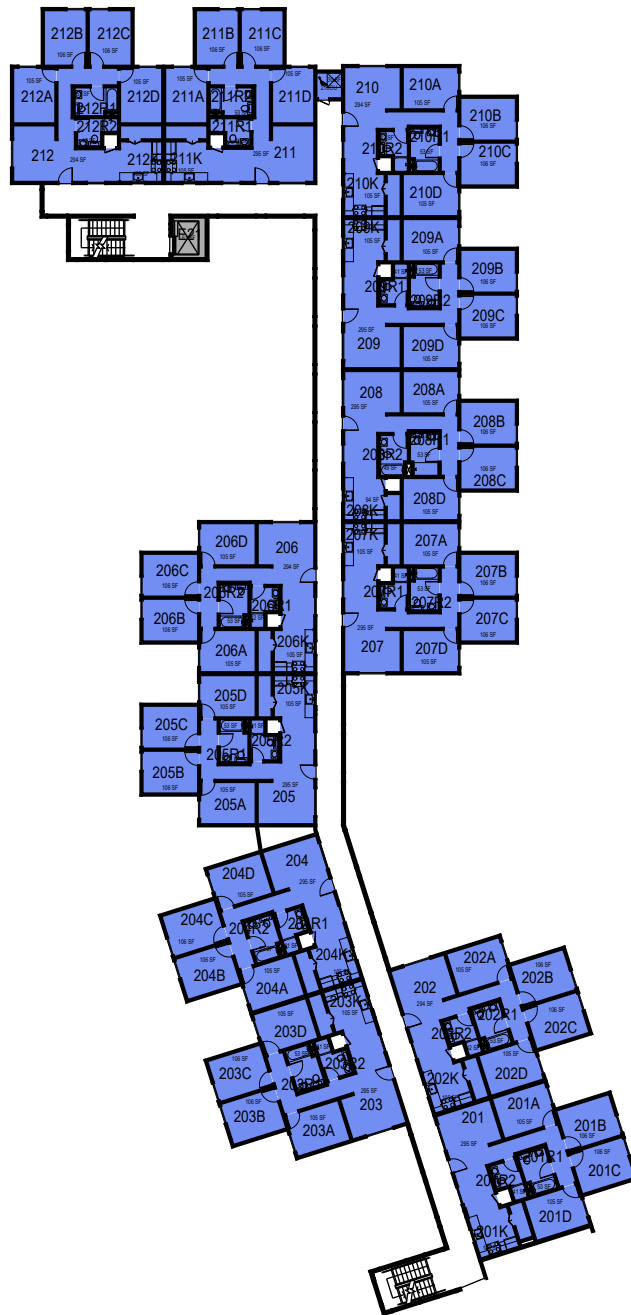

CAL POLY

Cerro Bishop

Level 0
Space Data http://afd.calpoly.edu/facilities/spacefacility/space_data.asp

FACILITIES MANAGEMENT AND DEVELOPMENT

000 UNASSIGN	400 STUDY	800 HEALTH
100 CLASS	500 SPECIAL	900 RESIDENTIAL
200 LAB	600 GENERAL	
300 OFFICE	700 SUPPORT	

Room Use

October 2020

1:40

CAL POLY

Cerro Bishop

Level 1

Space Data http://afd.calpoly.edu/facilities/spacefacility/space_data.asp

FACILITIES MANAGEMENT AND DEVELOPMENT

000 UNASSIGN	400 STUDY	800 HEALTH
100 CLASS	500 SPECIAL	900 RESIDENTIAL
200 LAB	600 GENERAL	
300 OFFICE	700 SUPPORT	

October 2020

1:40

Room Use

CAL POLY

Cerro Bishop

Level 2

Space Data http://afd.calpoly.edu/facilities/spacefacility/space_data.asp

FACILITIES MANAGEMENT AND DEVELOPMENT

000 UNASSIGN	400 STUDY	800 HEALTH
100 CLASS	500 SPECIAL	900 RESIDENTIAL
200 LAB	600 GENERAL	
300 OFFICE	700 SUPPORT	

October 2020

1:40

Room Use

CAL POLY

Cerro Bishop

Level 3