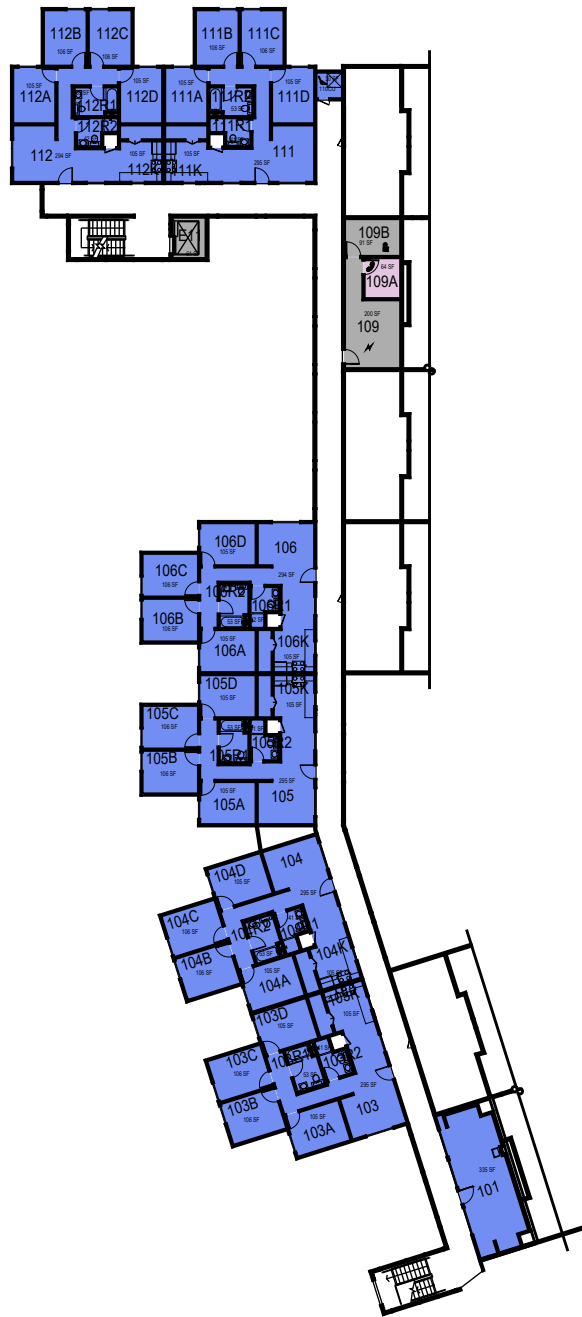

CAL POLY

Cerro Bishop

Level 0
Space Data http://afd.calpoly.edu/facilities/spacefacility/space_data.asp

FACILITIES MANAGEMENT AND DEVELOPMENT

000 UNASSIGN	400 STUDY	800 HEALTH
100 CLASS	500 SPECIAL	900 RESIDENTIAL
200 LAB	600 GENERAL	
300 OFFICE	700 SUPPORT	

Room Use

October 2020

1:40

CAL POLY

Cerro Bishop

Level 1

Space Data http://afd.calpoly.edu/facilities/spacefacility/space_data.asp

FACILITIES MANAGEMENT AND DEVELOPMENT

000 UNASSIGN	400 STUDY	800 HEALTH
100 CLASS	500 SPECIAL	900 RESIDENTIAL
200 LAB	600 GENERAL	
300 OFFICE	700 SUPPORT	

October 2020

1:40

Room Use

CAL POLY

Cerro Bishop

Level 2

Space Data http://afd.calpoly.edu/facilities/spacefacility/space_data.asp