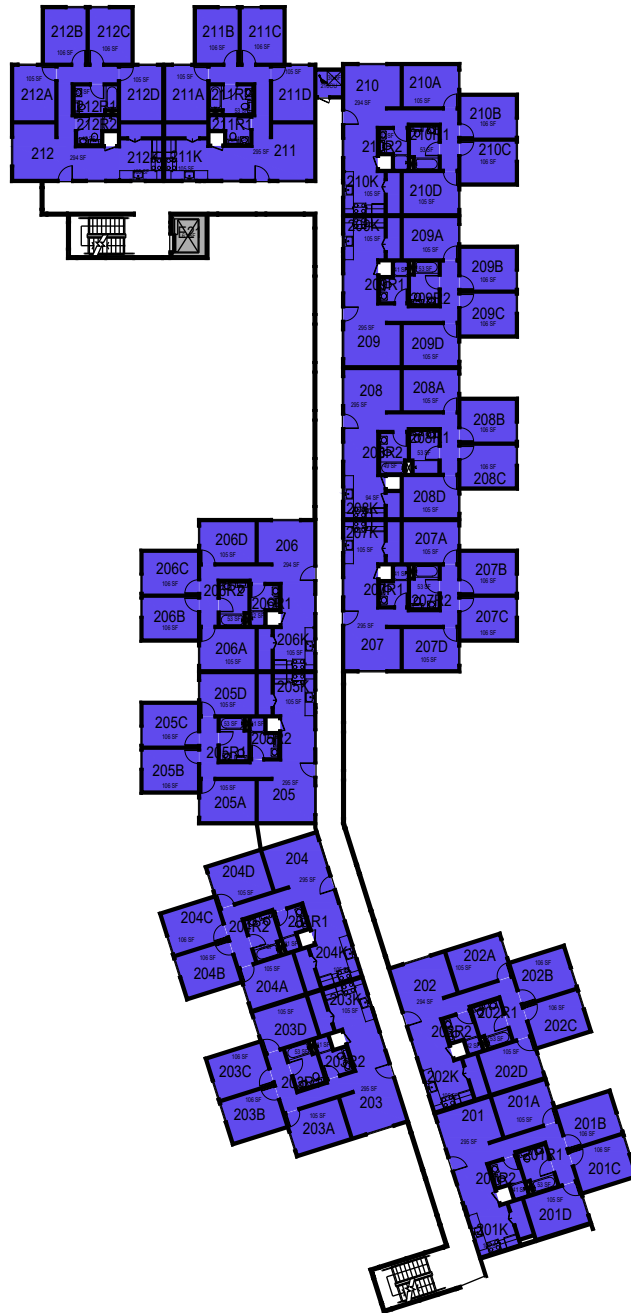

CAL POLY

Cerro Bishop

Level 0

Space Data http://afd.calpoly.edu/facilities/spacefacility/space_data.asp

FACILITIES MANAGEMENT AND DEVELOPMENT

00000 UNASSIGN	107500 OCOB	120000 ACAD AFRS	137500 UNIV DEV
102500 CAFES	110000 CLA	120400 ITS	140000 STUD AFRS
105000 CAED	112500 CENG	121300 DIV/INCL	145000 PRESIDENT
117500 CSM	125000 AFD	150000 UNIV SUP	

October 2020

1:40

College/Division

CAL POLY

Cerro Bishop

Level 1
Space Data http://afd.calpoly.edu/facilities/spacefacility/space_data.asp

FACILITIES MANAGEMENT AND DEVELOPMENT

000000 UNASSIGN	107500 OCOB	120000 ACAD AFRS	137500 UNIV DEV
102500 CAFES	110000 CLA	120400 ITS	140000 STUD AFRS
105000 CAED	112500 CENG	121300 DIV/INCL	145000 PRESIDENT
117500 CSM	125000 AFD	150000 UNIV SUP	

College/Division

October 2020

1:40

October 2020

CAL POLY

Cerro Bishop

Level 2

Space Data http://afd.calpoly.edu/facilities/spacefacility/space_data.asp