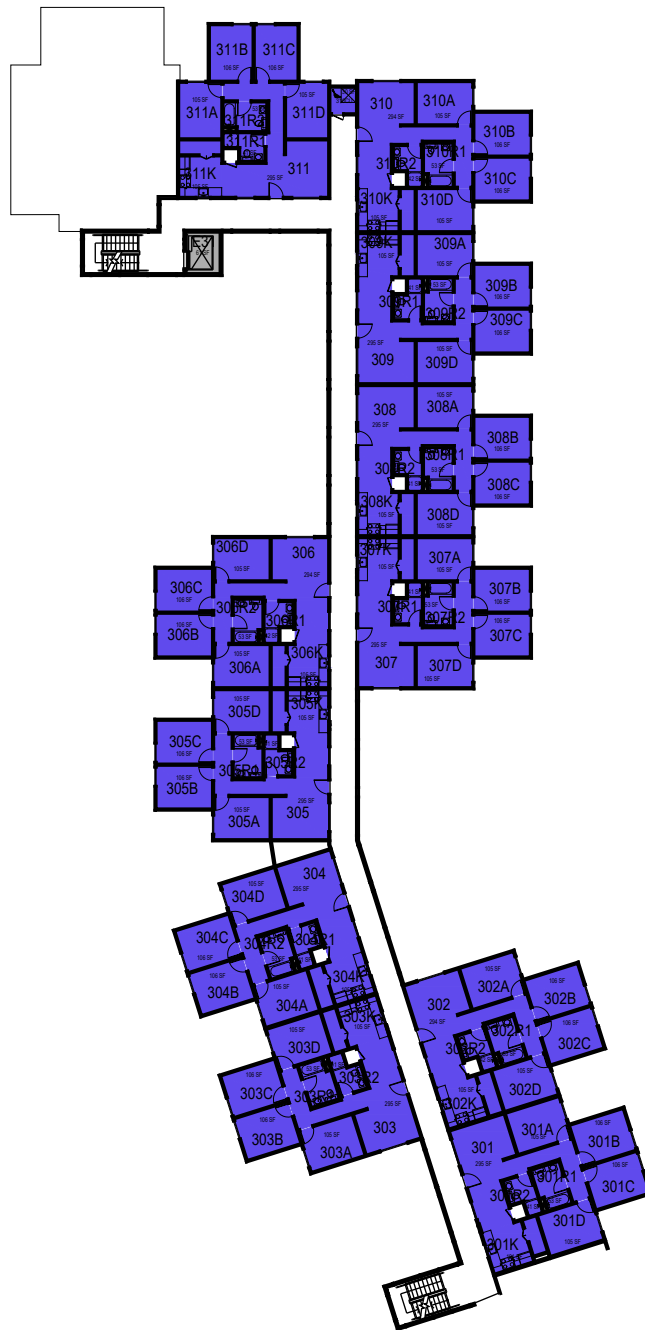

CAL POLY

Cerro Bishop

Level 3
Space Data <http://afd.calpoly.edu/facilities/spacefacility/space_data.asp>

FACILITIES MANAGEMENT AND DEVELOPMENT

000000 UNASSIGN	107500 OCOB	120000 ACAD AFRS	137500 UNIV DEV
102500 CAFES	110000 CLA	120400 ITS	140000 STUD AFRS
105000 CAED	112500 CENG	121300 DIV/INCL	145000 PRESIDENT
117500 CSM	125000 AFD	150000 UNIV SUP	

October 2020

1:40

College/Division