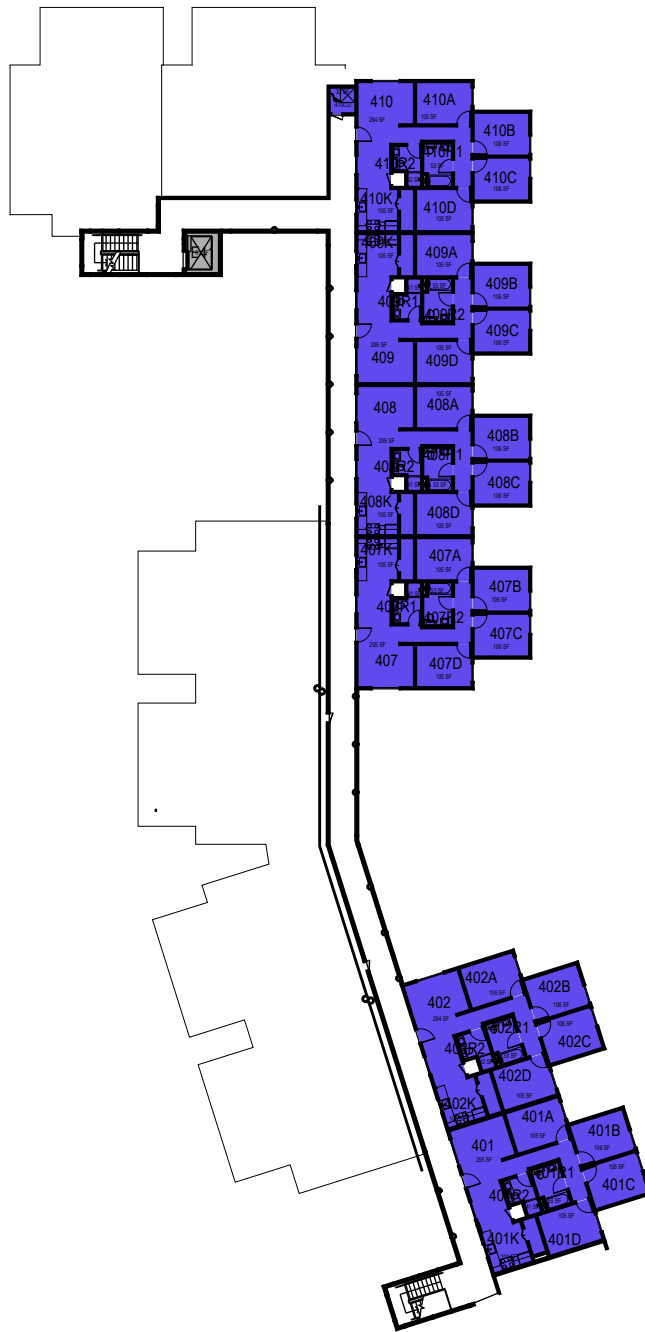

1:40

College/Division

CAL POLY

Cerro Bishop

Level 3
Space Data http://afd.calpoly.edu/facilities/spacefacility/space_data.asp

FACILITIES MANAGEMENT AND DEVELOPMENT

000000 UNASSIGN	107500 OCOB	120000 ACAD AFRS	137500 UNIV DEV
102500 CAFES	110000 CLA	120400 ITS	140000 STUD AFRS
105000 CAED	112500 CENG	121300 DIV/INCL	145000 PRESIDENT
117500 CSM	125000 AFD	150000 UNIV SUP	

October 2020

1:40

College/Division

October 2020

CAL POLY

Cerro Bishop

Level 4

Space Data http://afd.calpoly.edu/facilities/spacefacility/space_data.asp