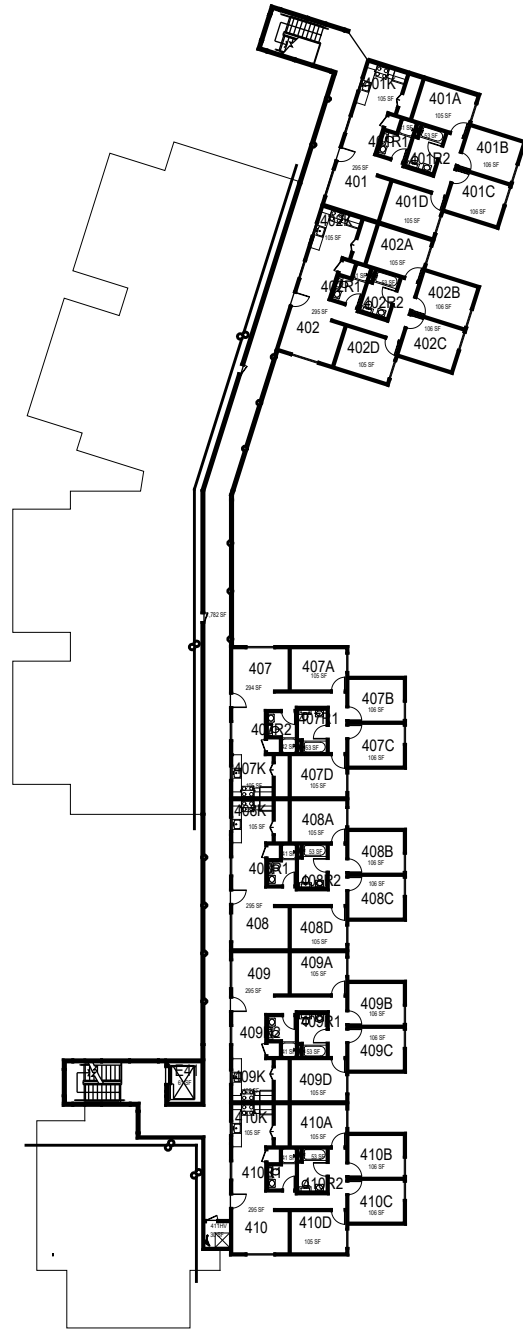

Cerro Vista 170F LEVEL 0

October 2020

CAL POLY

Cerro Islay

Level 0
Space Data http://afd.calpoly.edu/facilities/spacefacility/space_data.asp

FACILITIES MANAGEMENT AND DEVELOPMENT

1:40

Cerro Vista 170F LEVEL 1

October 2020

CAL POLY

Cerro Islay

Level 1
Space Data http://afd.calpoly.edu/facilities/spacefacility/space_data.asp

FACILITIES MANAGEMENT AND DEVELOPMENT

1:40

Cerro Vista 170F LEVEL2

October 2020

CAL POLY

Cerro Islay

Level 2
Space Data http://afd.calpoly.edu/facilities/spacefacility/space_data.asp

FACILITIES MANAGEMENT AND DEVELOPMENT

1:40

Cerro Vista 170F LEVEL3

October 2020

CAL POLY

Cerro Islay

Level 3
Space Data http://afd.calpoly.edu/facilities/spacefacility/space_data.asp

FACILITIES MANAGEMENT AND DEVELOPMENT

1:40

Cerro Vista 170F LEVEL4

Cerro Islay

Level 4
Space Data http://afd.calpoly.edu/facilities/spacefacility/space_data.asp