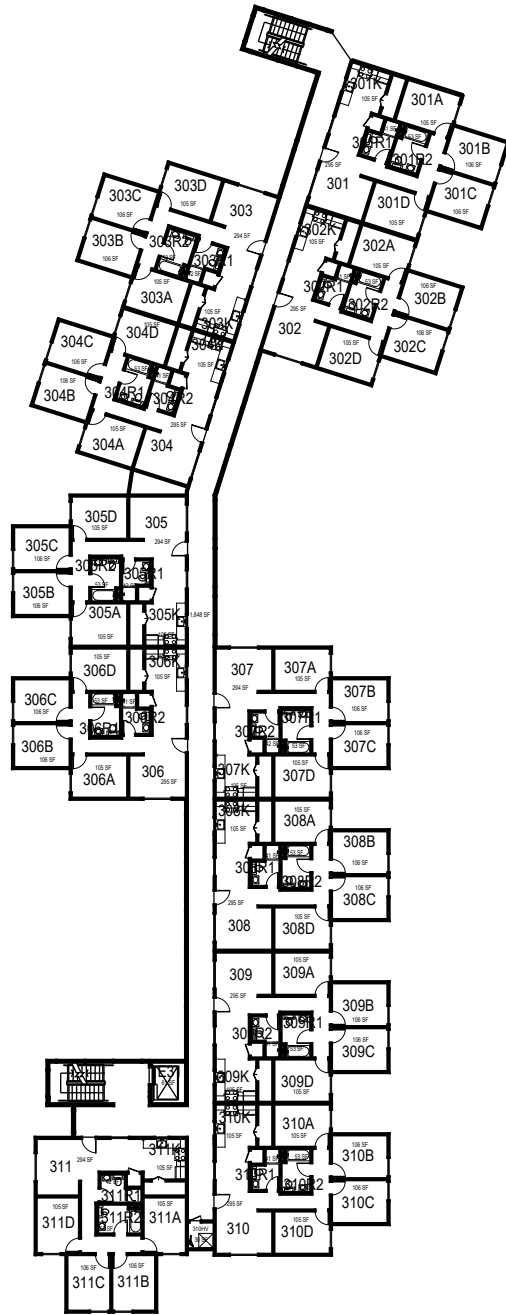

Cerro Vista 170F LEVEL 0

October 2020

CAL POLY

Cerro Islay

Level 0
Space Data http://afd.calpoly.edu/facilities/spacefacility/space_data.asp

FACILITIES MANAGEMENT AND DEVELOPMENT

1:40

Cerro Vista 170F LEVEL 1

October 2020

CAL POLY

Cerro Islay

Level 1
Space Data http://afd.calpoly.edu/facilities/spacefacility/space_data.asp

FACILITIES MANAGEMENT AND DEVELOPMENT

1:40

Cerro Vista 170F LEVEL2

October 2020

CAL POLY

Cerro Islay

Level 2
Space Data http://afd.calpoly.edu/facilities/spacefacility/space_data.asp

FACILITIES MANAGEMENT AND DEVELOPMENT

1:40

Cerro Vista 170F LEVEL3

October 2020

CAL POLY

Cerro Islay

Level 3
Space Data http://afd.calpoly.edu/facilities/spacefacility/space_data.asp

FACILITIES MANAGEMENT AND DEVELOPMENT

1:40

Cerro Vista 170F LEVEL4

Cerro Islay

Level 4
Space Data http://afd.calpoly.edu/facilities/spacefacility/space_data.asp