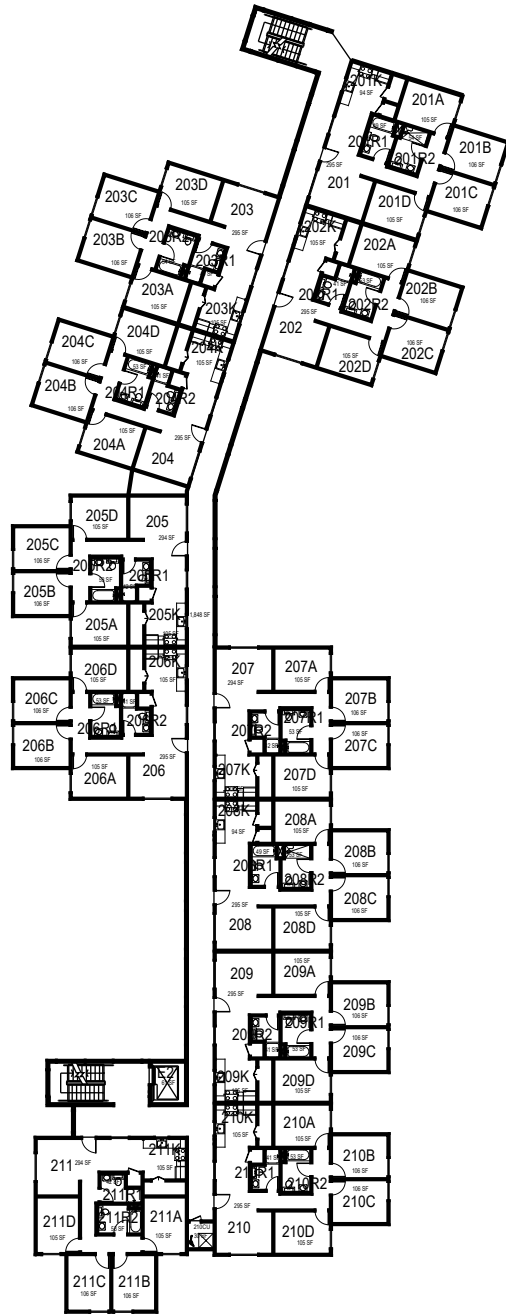

Cerro Vista 170F LEVEL 0

October 2020

CAL POLY

Cerro Islay

Level 0
Space Data http://afd.calpoly.edu/facilities/spacefacility/space_data.asp

FACILITIES MANAGEMENT AND DEVELOPMENT

1:40

Cerro Vista 170F LEVEL 1

October 2020

CAL POLY

Cerro Islay

Level 1
Space Data http://afd.calpoly.edu/facilities/spacefacility/space_data.asp

FACILITIES MANAGEMENT AND DEVELOPMENT

1:40

Cerro Vista 170F LEVEL2

October 2020

CAL POLY

Cerro Islay

Level 2
Space Data http://afd.calpoly.edu/facilities/spacefacility/space_data.asp

FACILITIES MANAGEMENT AND DEVELOPMENT

1:40

Cerro Vista 170F LEVEL3

October 2020

CAL POLY