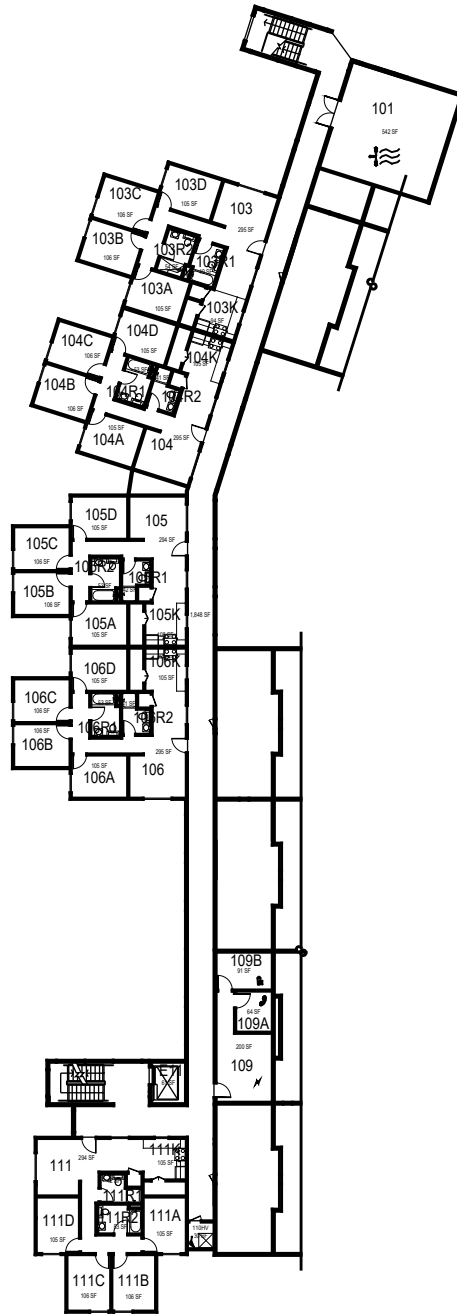

Cerro Vista 170F LEVEL 0

October 2020

CAL POLY

Cerro Islay

Level 0
Space Data http://afd.calpoly.edu/facilities/spacefacility/space_data.asp

FACILITIES MANAGEMENT AND DEVELOPMENT

1:40

Cerro Vista 170F LEVEL 1

October 2020

CAL POLY

Cerro Islay

Level 1
Space Data http://afd.calpoly.edu/facilities/spacefacility/space_data.asp

FACILITIES MANAGEMENT AND DEVELOPMENT

1:40

Cerro Vista 170F LEVEL2

October 2020