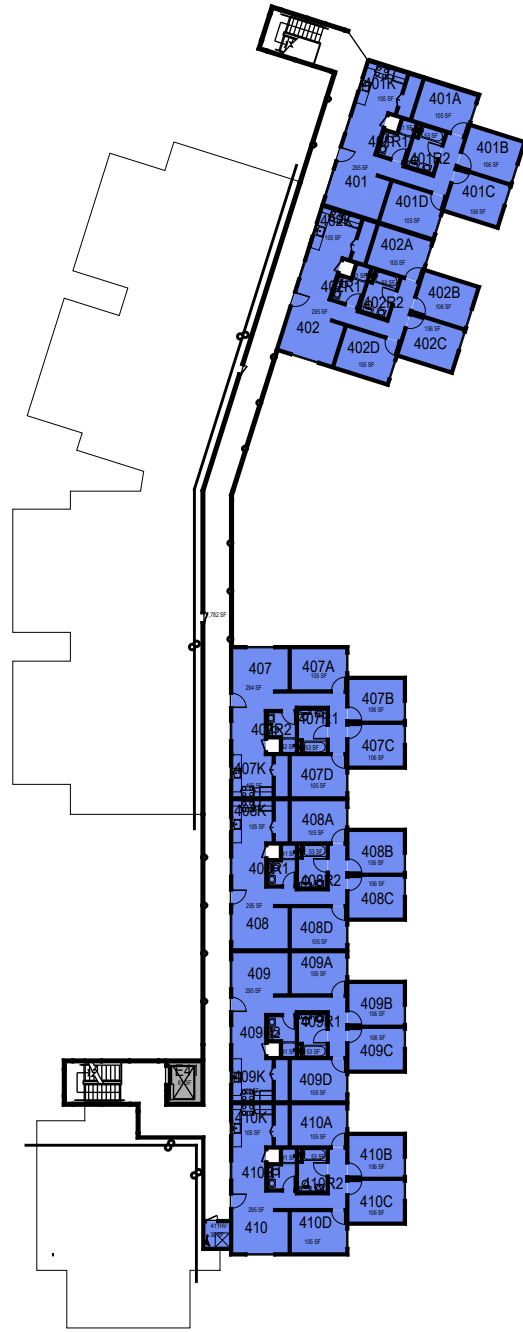

Cerro Vista 170F LEVEL 0

Cerro Islay

Level 0

FACILITIES MANAGEMENT AND DEVELOPMENT

Space Data http://afd.calpoly.edu/facilities/spacefacility/space_data.asp

000 UNASSIGN	400 STUDY	800 HEALTH
100 CLASS	500 SPECIAL	900 RESIDENTIAL
200 LAB	600 GENERAL	
300 OFFICE	700 SUPPORT	

Room Use

March 2022

1:40

Cerro Vista 170F LEVEL 1

Cerro Islay

Level 1

FACILITIES MANAGEMENT AND DEVELOPMENT

Space Data http://afd.calpoly.edu/facilities/spacefacility/space_data.asp

Room Use

Cerro Vista 170F LEVEL3

March 2022

Cerro Islay

Level 3

000 UNASSIGN	400 STUDY	800 HEALTH
100 CLASS	500 SPECIAL	900 RESIDENTIAL
200 LAB	600 GENERAL	
300 OFFICE	700 SUPPORT	

1:40

Cerro Vista 170F LEVEL4

March 2022

Cerro Islay
Level 4

000 UNASSIGN	400 STUDY	800 HEALTH
100 CLASS	500 SPECIAL	900 RESIDENTIAL
200 LAB	600 GENERAL	
300 OFFICE	700 SUPPORT	

1:40