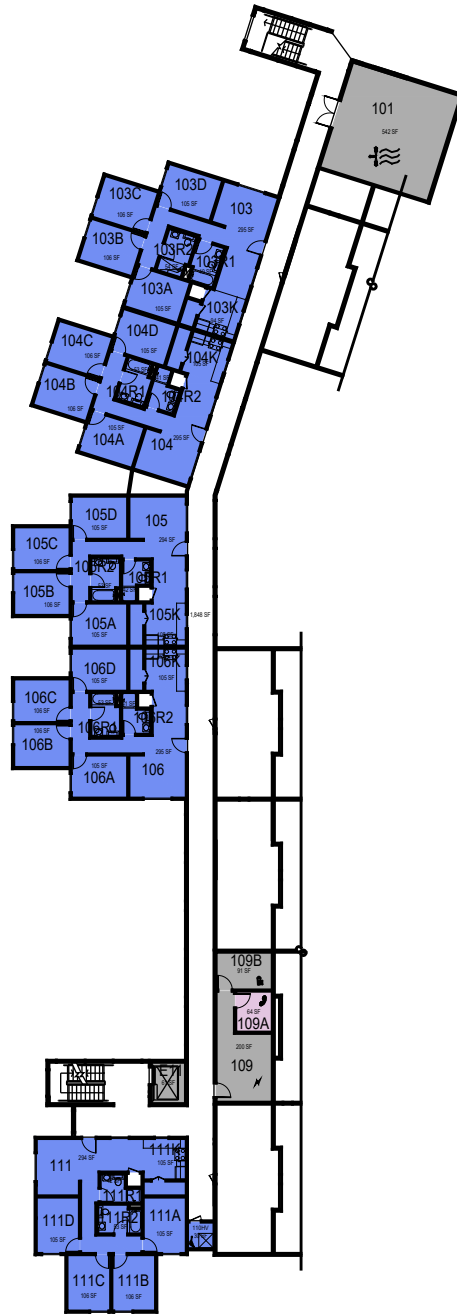

Cerro Vista 170F LEVEL 0

Cerro Islay

Level 0

FACILITIES MANAGEMENT AND DEVELOPMENT

Space Data http://afd.calpoly.edu/facilities/spacefacility/space_data.asp

000 UNASSIGN	400 STUDY	800 HEALTH
100 CLASS	500 SPECIAL	900 RESIDENTIAL
200 LAB	600 GENERAL	
300 OFFICE	700 SUPPORT	

Room Use

March 2022

1:40

Cerro Vista 170F LEVEL 1

Cerro Islay

Level 1

FACILITIES MANAGEMENT AND DEVELOPMENT

Space Data http://afd.calpoly.edu/facilities/spacefacility/space_data.asp

000 UNASSIGN	400 STUDY	800 HEALTH
100 CLASS	500 SPECIAL	900 RESIDENTIAL
200 LAB	600 GENERAL	
300 OFFICE	700 SUPPORT	

March 2022

1:40

Room Use

Cerro Vista 170F LEVEL2

Cerro Islay

Level 2

FACILITIES MANAGEMENT AND DEVELOPMENT