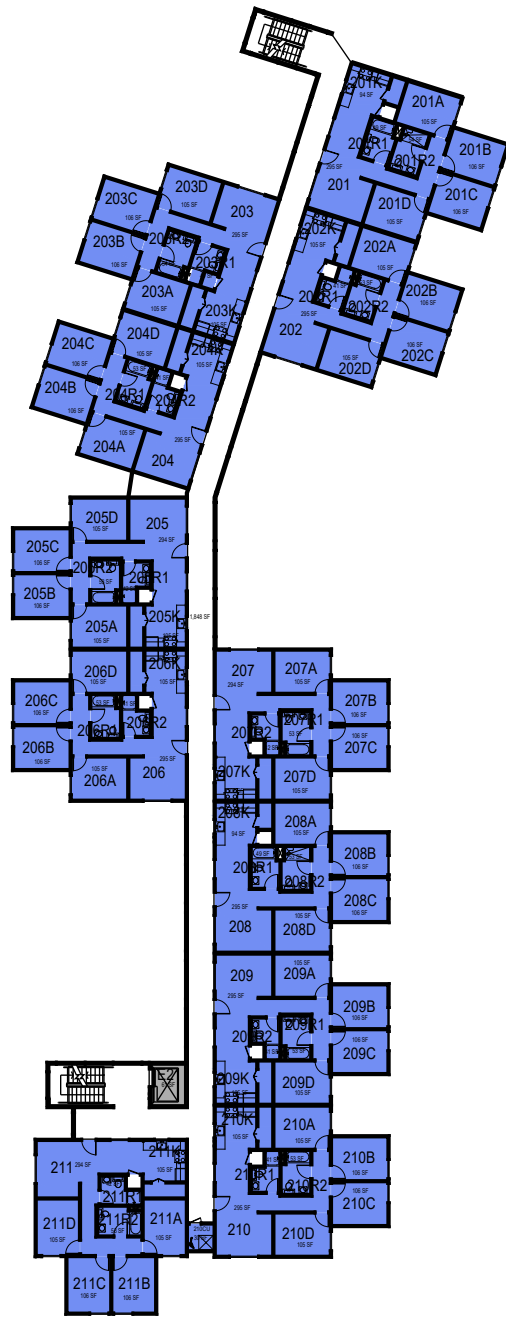

Cerro Vista 170F LEVEL 0

Cerro Islay

Level 0

FACILITIES MANAGEMENT AND DEVELOPMENT

Space Data http://afd.calpoly.edu/facilities/spacefacility/space_data.asp

000 UNASSIGN	400 STUDY	800 HEALTH
100 CLASS	500 SPECIAL	900 RESIDENTIAL
200 LAB	600 GENERAL	
300 OFFICE	700 SUPPORT	

Room Use

March 2022

1:40

Cerro Vista 170F LEVEL 1

Cerro Islay

Level 1

FACILITIES MANAGEMENT AND DEVELOPMENT

Space Data http://afd.calpoly.edu/facilities/spacefacility/space_data.asp

000 UNASSIGN	400 STUDY	800 HEALTH
100 CLASS	500 SPECIAL	900 RESIDENTIAL
200 LAB	600 GENERAL	
300 OFFICE	700 SUPPORT	

March 2022

1:40

Room Use

Cerro Vista 170F LEVEL2

Cerro Islay

Level 2

FACILITIES MANAGEMENT AND DEVELOPMENT