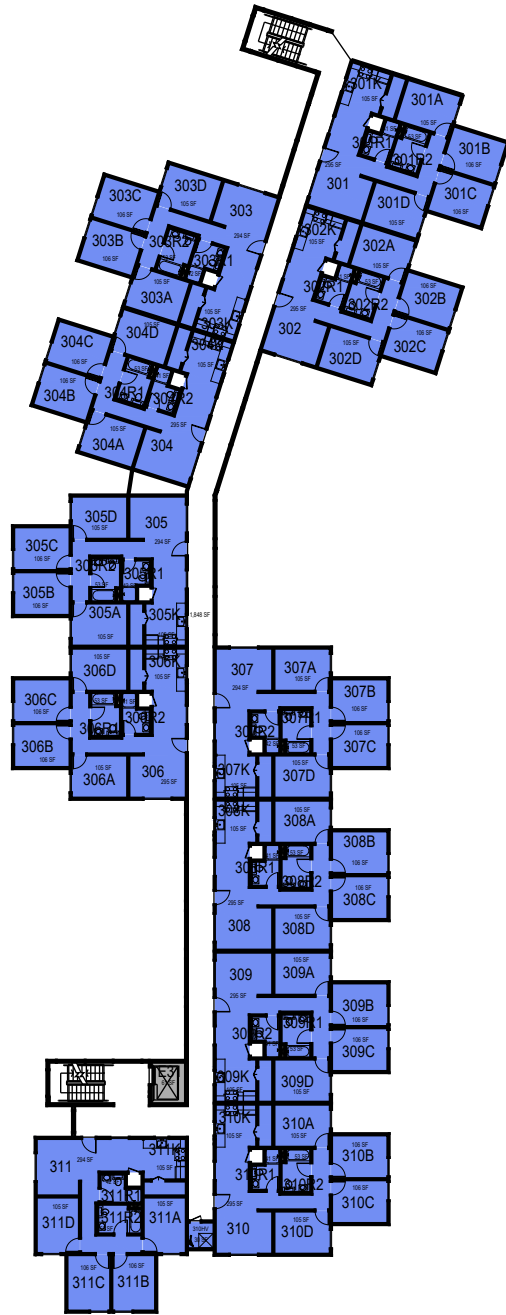

Room Use

March 2022

1:40

Cerro Vista 170F LEVEL 1

Cerro Islay

Level 1

FACILITIES MANAGEMENT AND DEVELOPMENT

Space Data http://afd.calpoly.edu/facilities/spacefacility/space_data.asp

000 UNASSIGN	400 STUDY	800 HEALTH
100 CLASS	500 SPECIAL	900 RESIDENTIAL
200 LAB	600 GENERAL	
300 OFFICE	700 SUPPORT	

March 2022

1:40

Room Use

Cerro Vista 170F LEVEL2

Cerro Islay

Level 2

FACILITIES MANAGEMENT AND DEVELOPMENT

Space Data http://afd.calpoly.edu/facilities/spacefacility/space_data.asp

000 UNASSIGN	400 STUDY	800 HEALTH
100 CLASS	500 SPECIAL	900 RESIDENTIAL
200 LAB	600 GENERAL	
300 OFFICE	700 SUPPORT	

March 2022

1:40

Room Use

Cerro Vista 170F LEVEL3

March 2022

Cerro Islay

Level 3

000 UNASSIGN	400 STUDY	800 HEALTH
100 CLASS	500 SPECIAL	900 RESIDENTIAL
200 LAB	600 GENERAL	
300 OFFICE	700 SUPPORT	

1:40

Cerro Vista 170F LEVEL4