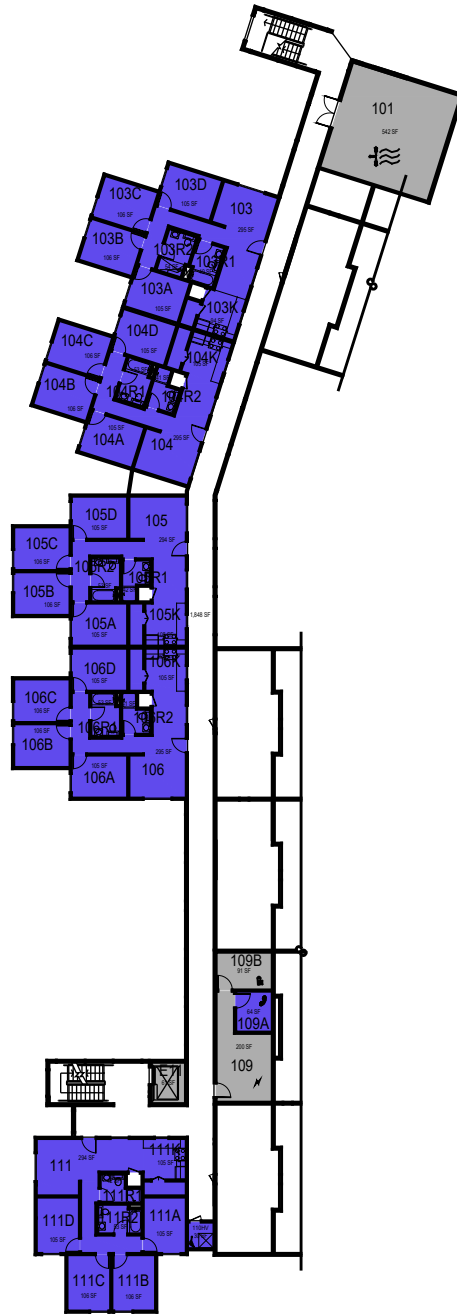

Cerro Vista 170F LEVEL0

**CAL POLY**

Cerro Islay

Level 0

Space Data [http://afd.calpoly.edu/facilities/spacefacility/space\\_data.asp](http://afd.calpoly.edu/facilities/spacefacility/space_data.asp)

FACILITIES MANAGEMENT AND DEVELOPMENT

|                   |                |                     |                     |
|-------------------|----------------|---------------------|---------------------|
| 00000<br>UNASSIGN | 107500<br>OCOB | 120000<br>ACAD AFRS | 137500<br>UNIV DEV  |
| 102500<br>CAFES   | 110000<br>CLA  | 120400<br>ITS       | 140000<br>STUD AFRS |
| 105000<br>CAED    | 112500<br>CENG | 121300<br>DIV/INCL  | 145000<br>PRESIDENT |
| 117500<br>CSM     | 125000<br>AFD  | 150000<br>UNIV SUP  |                     |

College/Division

October 2020

1:40

Cerro Vista 170F LEVEL 1

**CAL POLY**

Cerro Islay

Level 1  
Space Data

[http://afd.calpoly.edu/facilities/spacefacility/space\\_data.asp](http://afd.calpoly.edu/facilities/spacefacility/space_data.asp)