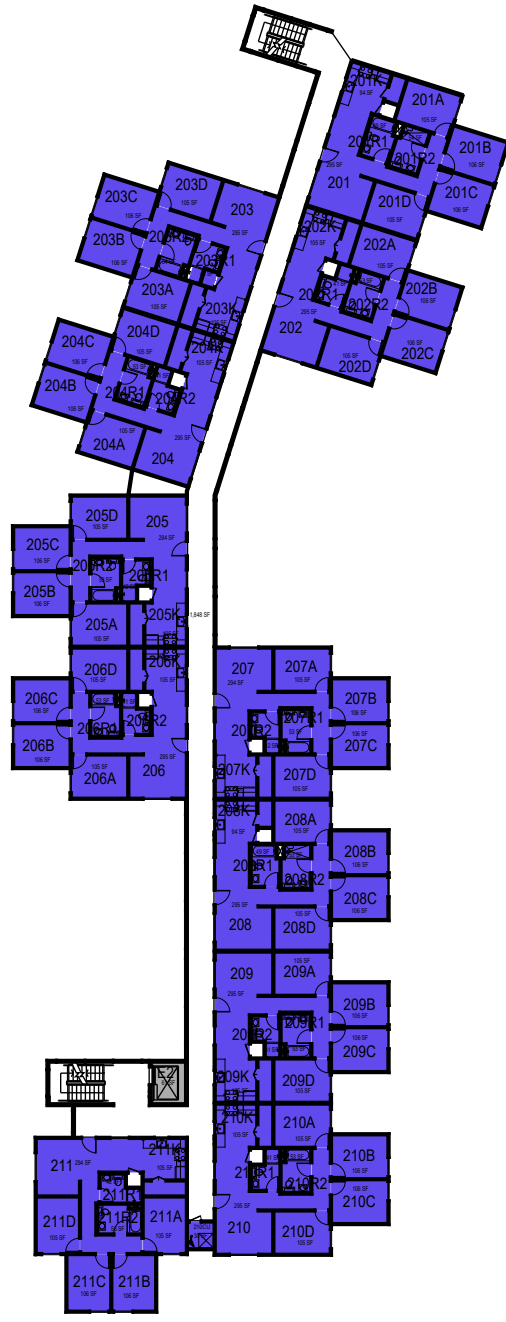

Cerro Vista 170F LEVEL0

**CAL POLY**

Cerro Islay

Level 0

Space Data [http://afd.calpoly.edu/facilities/spacefacility/space\\_data.asp](http://afd.calpoly.edu/facilities/spacefacility/space_data.asp)

FACILITIES MANAGEMENT AND DEVELOPMENT

College/Division

October 2020

1:40

Cerro Vista 170F LEVEL 1

**CAL POLY**

Cerro Islay

Level 1  
Space Data

[http://afd.calpoly.edu/facilities/spacefacility/space\\_data.asp](http://afd.calpoly.edu/facilities/spacefacility/space_data.asp)

FACILITIES MANAGEMENT AND DEVELOPMENT

|                   |                |                     |                     |
|-------------------|----------------|---------------------|---------------------|
| 00000<br>UNASSIGN | 107500<br>OCOB | 120000<br>ACAD AFRS | 137500<br>UNIV DEV  |
| 102500<br>CAFES   | 110000<br>CLA  | 120400<br>ITS       | 140000<br>STUD AFRS |
| 105000<br>CAED    | 112500<br>CENG | 121300<br>DIV/INCL  | 145000<br>PRESIDENT |
| 117500<br>CSM     | 125000<br>AFD  | 150000<br>UNIV SUP  |                     |

College/Division

October 2020

1:40

Cerro Vista 170F LEVEL2

October 2020

Cerro Islay

Level 2  
Space Data [http://afd.calpoly.edu/facilities/spacefacility/space\\_data.asp](http://afd.calpoly.edu/facilities/spacefacility/space_data.asp)