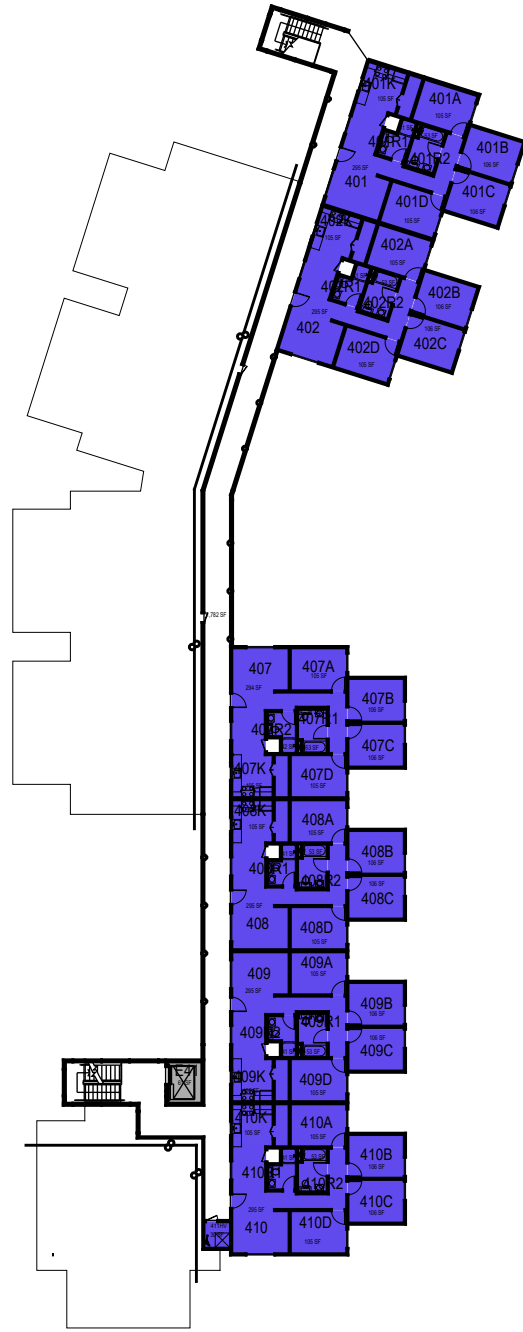

1:40

College/Division

Cerro Vista 170F LEVEL3

October 2020

**CAL POLY**

Cerro Islay

Level 3

Space Data

[http://afd.calpoly.edu/facilities/spacefacility/space\\_data.asp](http://afd.calpoly.edu/facilities/spacefacility/space_data.asp)

FACILITIES MANAGEMENT AND DEVELOPMENT

|                   |                |                     |                     |
|-------------------|----------------|---------------------|---------------------|
| 00000<br>UNASSIGN | 107500<br>OCOB | 120000<br>ACAD AFRS | 137500<br>UNIV DEV  |
| 102500<br>CAFES   | 110000<br>CLA  | 120400<br>ITS       | 140000<br>STUD AFRS |
| 105000<br>CAED    | 112500<br>CENG | 121300<br>DIV/INCL  | 145000<br>PRESIDENT |
| 117500<br>CSM     | 125000<br>AFD  | 150000<br>UNIV SUP  |                     |

College/Division

1:40

Cerro Vista 170F LEVEL4

October 2020