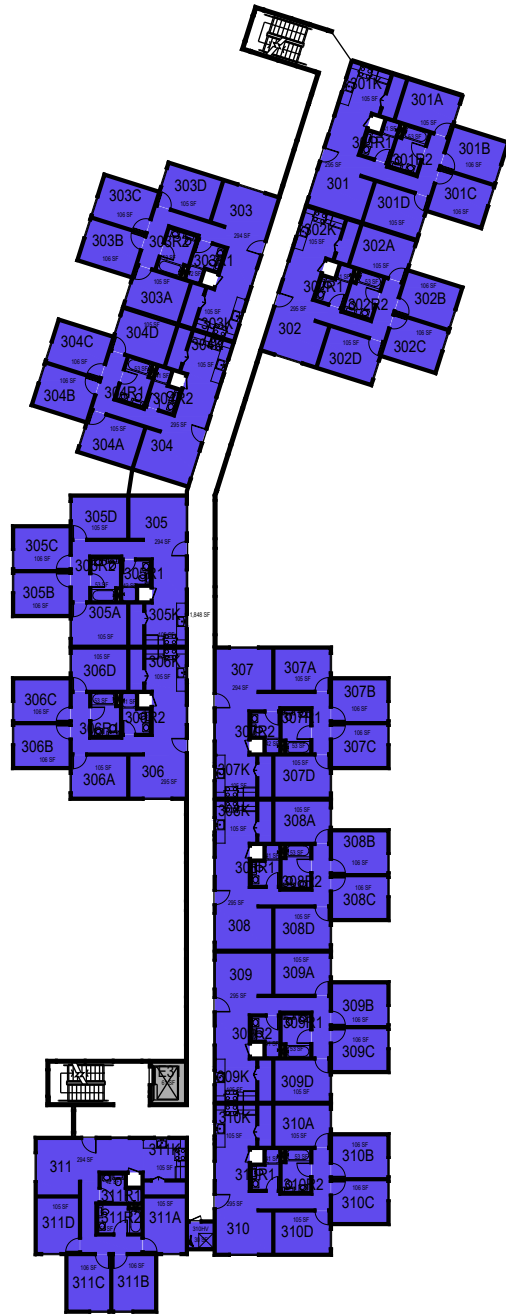

College/Division

October 2020

1:40

Cerro Vista 170F LEVEL 1

**CAL POLY**

Cerro Islay

Level 1  
Space Data

[http://afd.calpoly.edu/facilities/spacefacility/space\\_data.asp](http://afd.calpoly.edu/facilities/spacefacility/space_data.asp)

College/Division

October 2020

1:40

Cerro Vista 170F LEVEL2

October 2020

Cerro Islay

Level 2  
Space Data [http://afd.calpoly.edu/facilities/spacefacility/space\\_data.asp](http://afd.calpoly.edu/facilities/spacefacility/space_data.asp)

FACILITIES MANAGEMENT AND DEVELOPMENT

|                   |                |                     |                     |
|-------------------|----------------|---------------------|---------------------|
| 00000<br>UNASSIGN | 107500<br>OCOB | 120000<br>ACAD AFRS | 137500<br>UNIV DEV  |
| 102500<br>CAFES   | 110000<br>CLA  | 120400<br>ITS       | 140000<br>STUD AFRS |
| 105000<br>CAED    | 112500<br>CENG | 121300<br>DIV/INCL  | 145000<br>PRESIDENT |
| 117500<br>CSM     | 125000<br>AFD  | 150000<br>UNIV SUP  |                     |

1:40

College/Division

Cerro Vista 170F LEVEL3

October 2020

**CAL POLY**

Cerro Islay

Level 3

Space Data