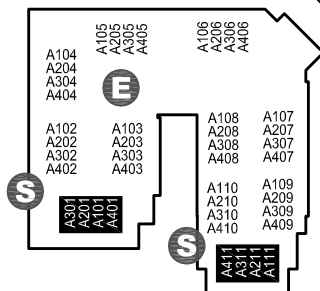

# Poly Canyon Village

Building 171

Canyon Circle  
Parking Structure  
Building 371

Estrella  
(E)

Foxen  
(F)

(M)

Gypsum  
(G)

Dover  
(D)

Corralitos  
(C)

Vista Caballo

Huasna  
(H)

Buena Vista  
(B)

Village  
Plaza

Inyo  
(I)

Pool

**LEGEND**

- E** Elevator/Stairs
- M** Main Entry
- S** Stairs/Entry

4 Pvt Bdrm Apt
5 Pvt Bdrm Apt
6 Person Apt
2 Pvt Bdrm/2 Dbl Bdrm

Village Drive  
Parking Structure  
Building 271