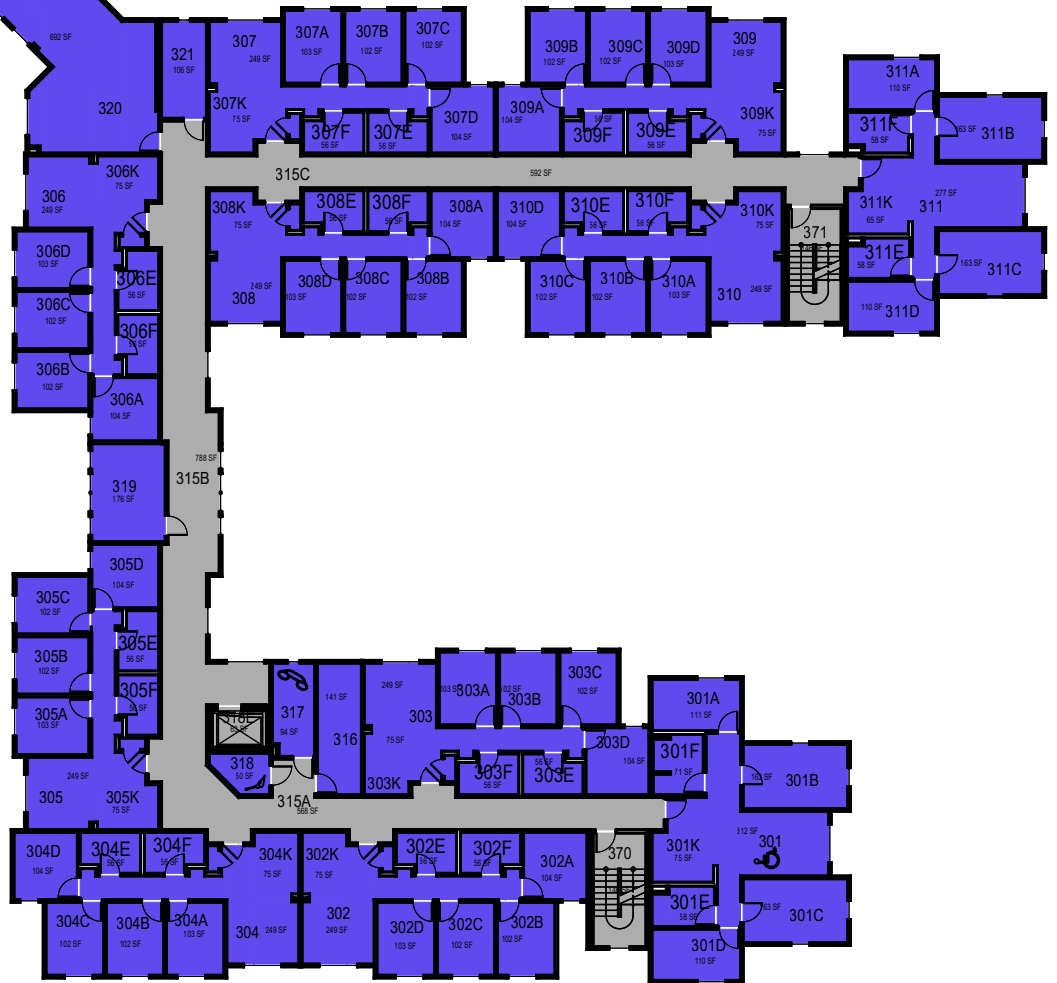

April 2023

1"=30'

Aliso

Floor 2

00000 UNASSIGN	107500 OCOB	120000 ACAD AFRS	137500 UNIV DEV	120600 REDGE
102500 CAFES	110000 CLA	120400 ITS	140000 STUD AFRS	120800 SEM
105000 CAED	112500 CENG	121300 DIV/INCL	145000 PRESIDENT	130000 UNIV PERS
117500 CSM	125000 AFD	150000 UNIV SUP	160000 UCM	

April 2023

1"=30'

Aliso
Floor 3

00000 UNASSIGN	107500 OCOB	120000 ACAD AFRS	137500 UNIV DEV	120600 REDGE
102500 CAFES	110000 CLA	120400 ITS	140000 STUD AFRS	120800 SEM
105000 CAED	112500 CENG	121300 DIV/INCL	145000 PRESIDENT	130000 UNIV PERS
117500 CSM	125000 AFD	150000 UNIV SUP	160000 UCM	