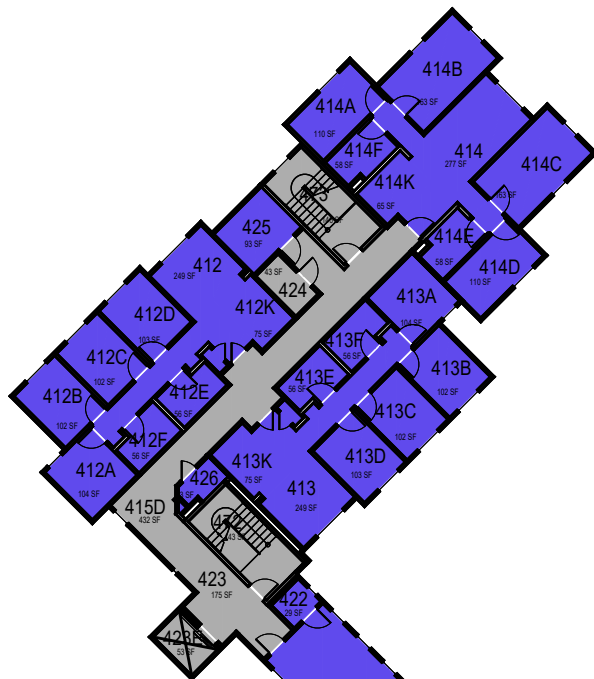

October 2020

1"=30' \_1

College/Division

**CAL POLY**

Aliso

Floor 3  
Space Data [http://afd.calpoly.edu/facilities/spacefacility/space\\_data.asp](http://afd.calpoly.edu/facilities/spacefacility/space_data.asp)

October 2020

1"=30' \_1

College/Division

**CAL POLY**

Aliso

Floor 4

Space Data [http://afd.calpoly.edu/facilities/spacefacility/space\\_data.asp](http://afd.calpoly.edu/facilities/spacefacility/space_data.asp)

October 2020

1"=30' \_1

College/Division