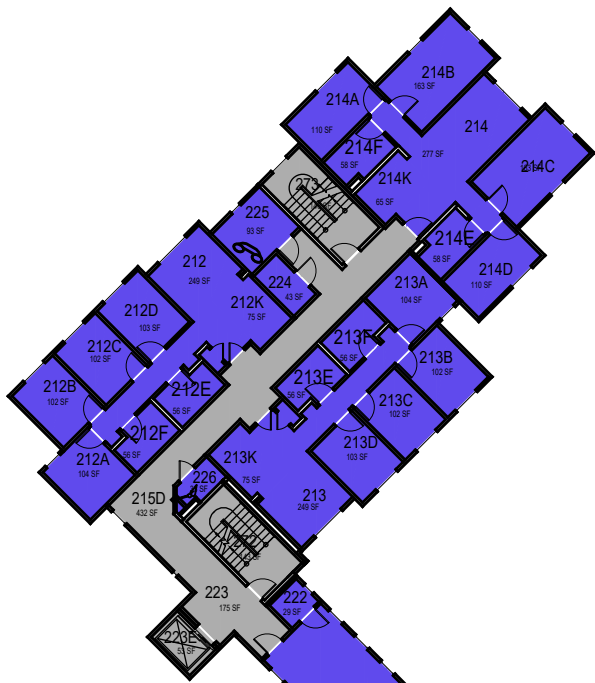

College/Division

October 2020

1"=30' \_1

**CAL POLY**

Aliso

Floor 1  
Space Data [http://afd.calpoly.edu/facilities/spacefacility/space\\_data.asp](http://afd.calpoly.edu/facilities/spacefacility/space_data.asp)

College/Division

October 2020

1"=30' \_1

**CAL POLY**

Aliso

Floor 2  
Space Data [http://afd.calpoly.edu/facilities/spacefacility/space\\_data.asp](http://afd.calpoly.edu/facilities/spacefacility/space_data.asp)