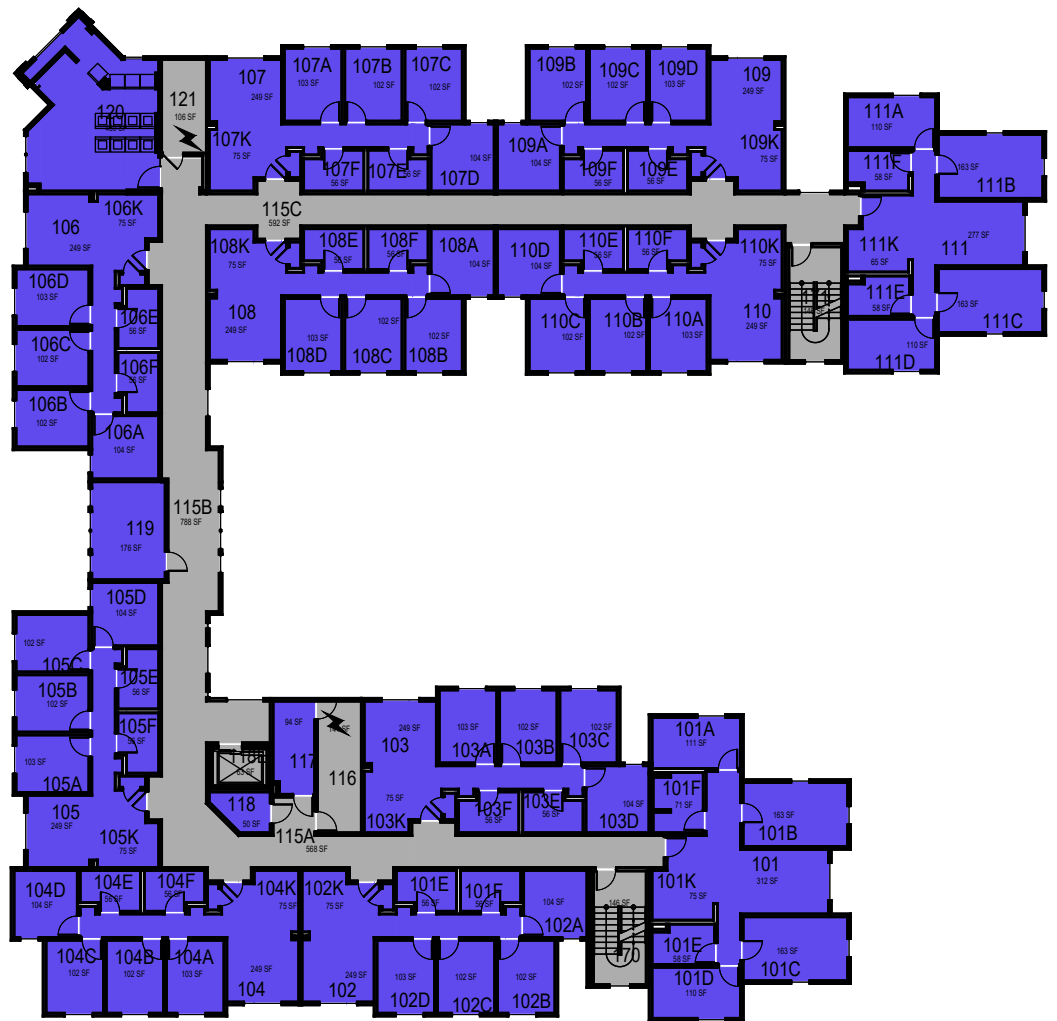

**CAL POLY**

Aliso

Poly Canyon Village

Floor 0

Space Data [http://afd.calpoly.edu/facilities/spacefacility/space\\_data.asp](http://afd.calpoly.edu/facilities/spacefacility/space_data.asp)

FACILITIES MANAGEMENT AND DEVELOPMENT

College/Division

October 2020

1"=30' \_1

**CAL POLY**

Aliso

Floor 1  
Space Data [http://afd.calpoly.edu/facilities/spacefacility/space\\_data.asp](http://afd.calpoly.edu/facilities/spacefacility/space_data.asp)