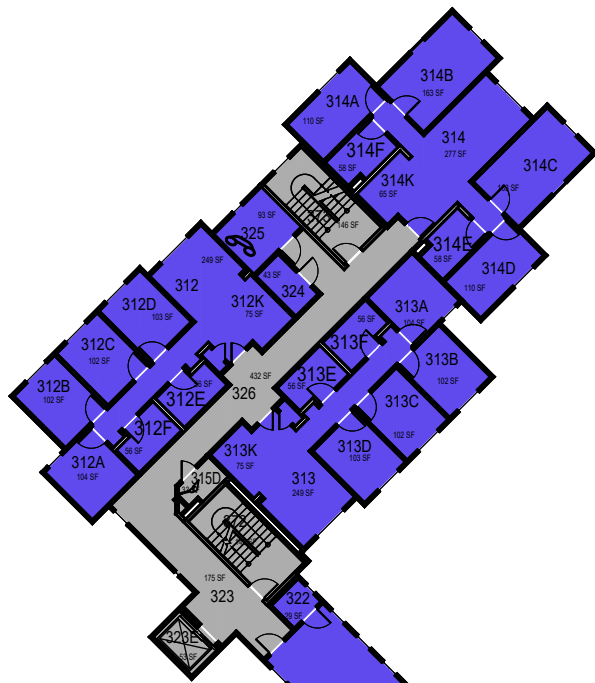

College/Division

October 2020

1"=30' \_1

**CAL POLY**

Aliso

Floor 2  
Space Data [http://afd.calpoly.edu/facilities/spacefacility/space\\_data.asp](http://afd.calpoly.edu/facilities/spacefacility/space_data.asp)

October 2020

1"=30' \_1

College/Division

**CAL POLY**

Aliso

Floor 3  
Space Data [http://afd.calpoly.edu/facilities/spacefacility/space\\_data.asp](http://afd.calpoly.edu/facilities/spacefacility/space_data.asp)