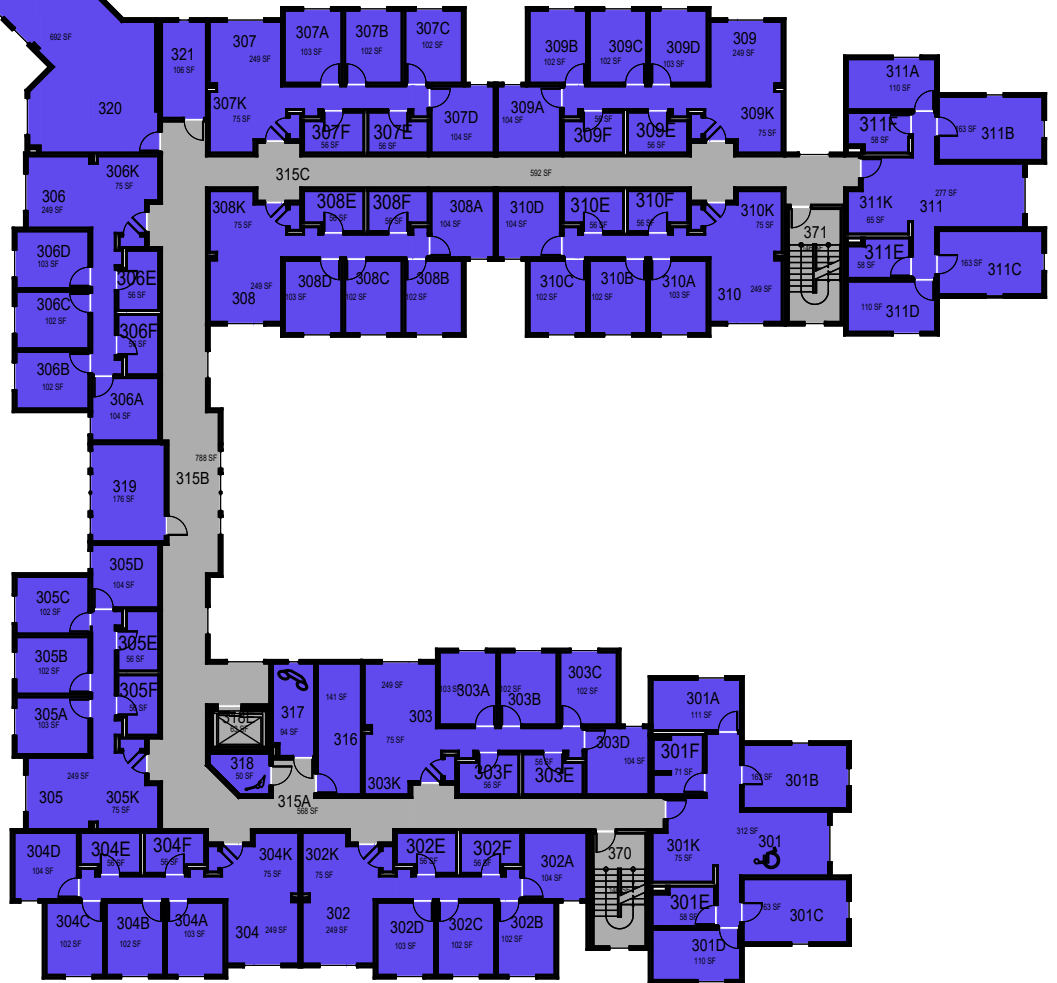

College/Division

October 2020

1"=30' \_1

**CAL POLY**

Aliso

Floor 2  
Space Data [http://afd.calpoly.edu/facilities/spacefacility/space\\_data.asp](http://afd.calpoly.edu/facilities/spacefacility/space_data.asp)

October 2020

1"=30' \_1

College/Division

**CAL POLY**

Aliso

Floor 3  
Space Data [http://afd.calpoly.edu/facilities/spacefacility/space\\_data.asp](http://afd.calpoly.edu/facilities/spacefacility/space_data.asp)