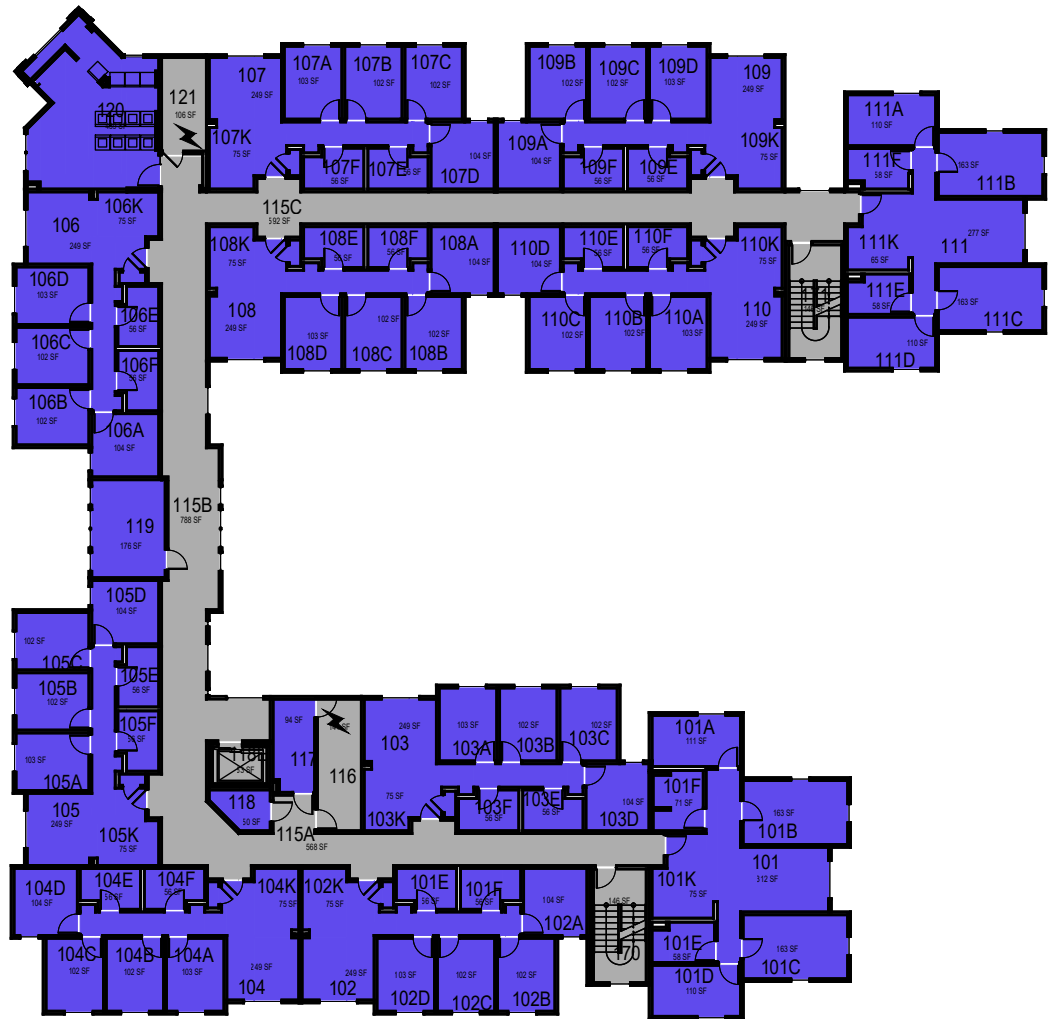

Aliso

Poly Canyon Village

Floor 0

00000 UNASSIGN	107500 OCCOB	120000 ACAD AFRS	137500 UNIV DEV	120600 REDGE
102500 CAFES	110000 CLA	120400 ITS	140000 STUD AFRS	120800 SEM
105000 CAED	112500 CENG	121300 DIV/INCL	145000 PRESIDENT	130000 UNIV PERS
117500 CSM	125000 AFD	150000 UNIV SUP	160000 UCM	

April 2023

1"=30'

CAL POLY

Aliso

Floor 1

00000 UNASSIGN	107500 OCOB	120000 ACAD AFRS	137500 UNIV DEV	120600 REDGE
102500 CAFES	110000 CLA	120400 ITS	140000 STUD AFRS	120800 SEM
105000 CAED	112500 CENG	121300 DIV/INCL	145000 PRESIDENT	130000 UNIV PERS
117500 CSM	125000 AFD	150000 UNIV SUP	160000 UCM	

April 2023

1"=30'

Aliso

Floor 2

00000 UNASSIGN	107500 OCOB	120000 ACAD AFRS	137500 UNIV DEV	120600 REDGE
102500 CAFES	110000 CLA	120400 ITS	140000 STUD AFRS	120800 SEM
105000 CAED	112500 CENG	121300 DIV/INCL	145000 PRESIDENT	130000 UNIV PERS
117500 CSM	125000 AFD	150000 UNIV SUP	160000 UCM	