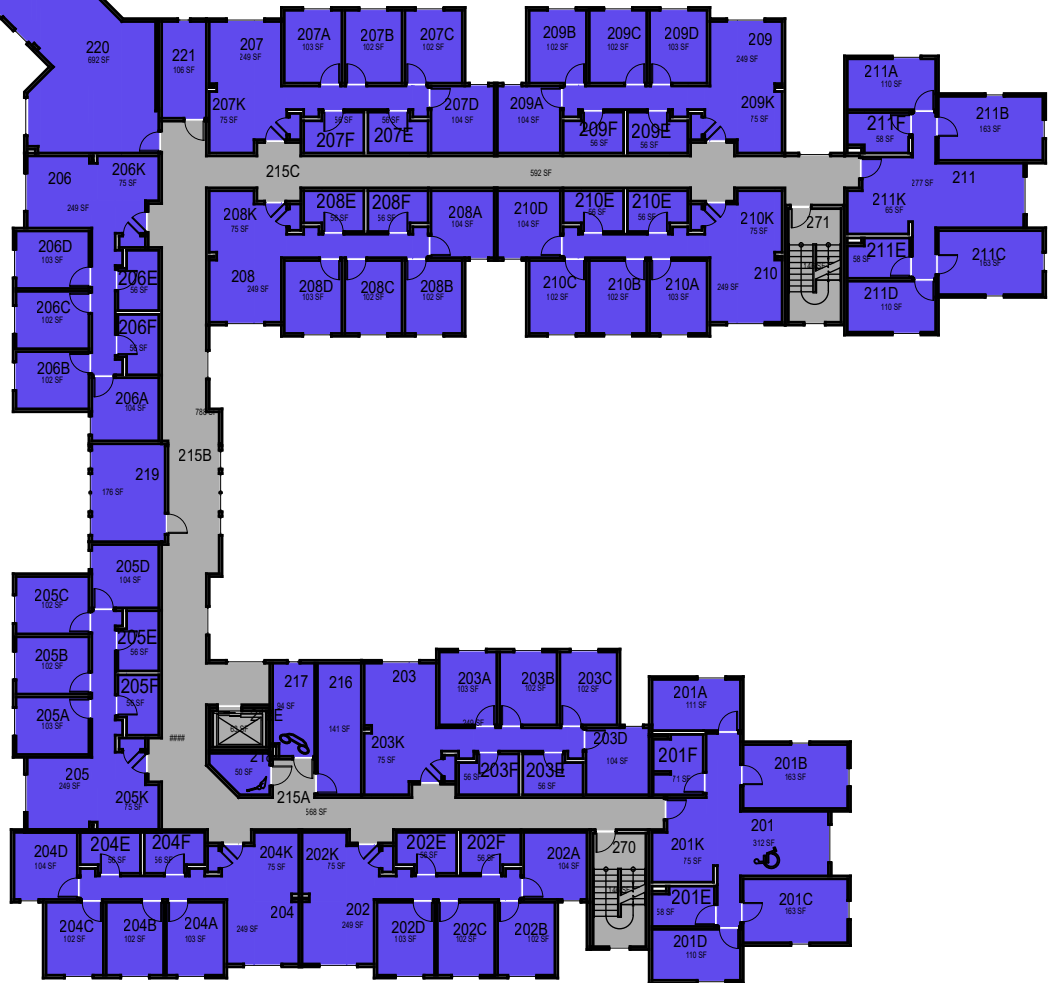

April 2023

1"=30'

CAL POLY

Aliso

Floor 1

00000 UNASSIGN	107500 OCOB	120000 ACAD AFRS	137500 UNIV DEV	120600 REDGE
102500 CAFES	110000 CLA	120400 ITS	140000 STUD AFRS	120800 SEM
105000 CAED	112500 CENG	121300 DIV/INCL	145000 PRESIDENT	130000 UNIV PERS
117500 CSM	125000 AFD	150000 UNIV SUP	160000 UCM	

April 2023

1"=30'

Aliso

Floor 2

00000 UNASSIGN	107500 OCOB	120000 ACAD AFRS	137500 UNIV DEV	120600 REDGE
102500 CAFES	110000 CLA	120400 ITS	140000 STUD AFRS	120800 SEM
105000 CAED	112500 CENG	121300 DIV/INCL	145000 PRESIDENT	130000 UNIV PERS
117500 CSM	125000 AFD	150000 UNIV SUP	160000 UCM	