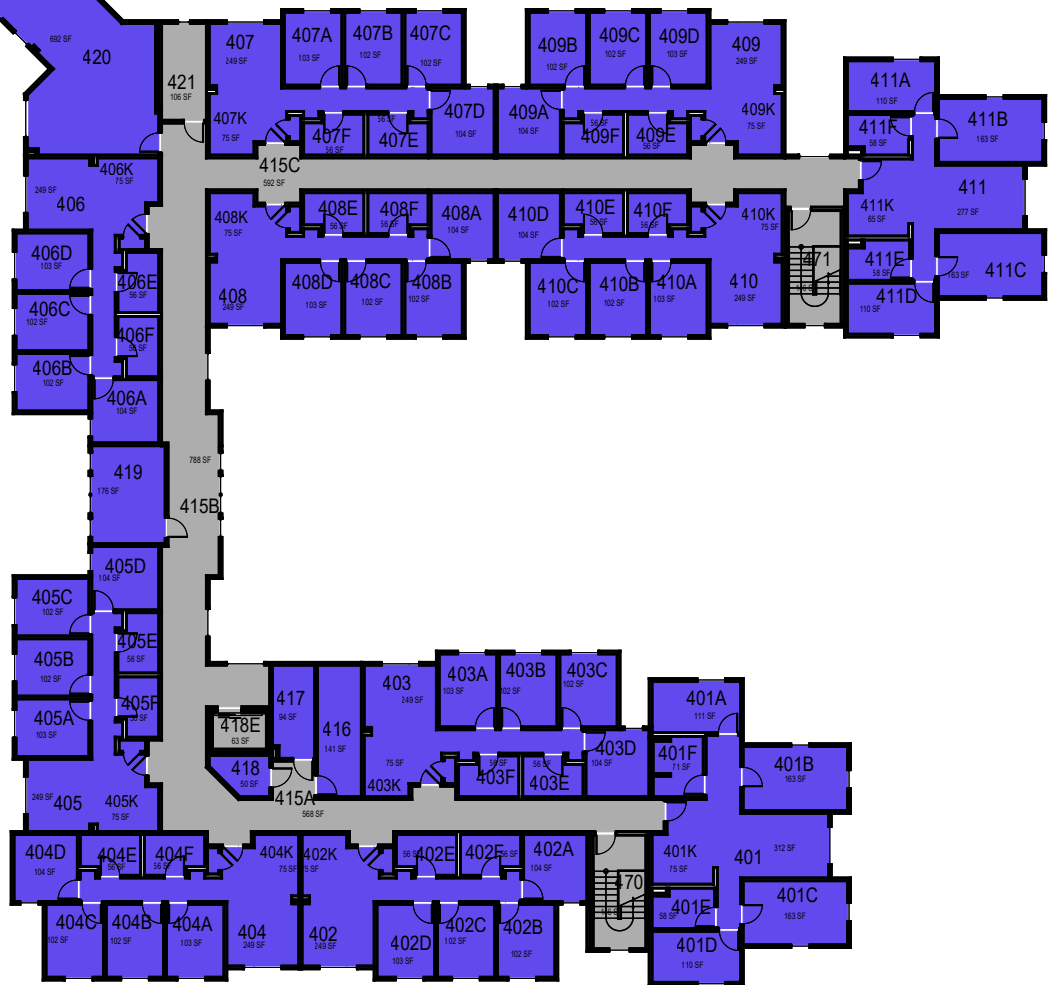

April 2023

1"=30'

Aliso
Floor 3

00000 UNASSIGN	107500 OCOB	120000 ACAD AFRS	137500 UNIV DEV	120600 REDGE
102500 CAFES	110000 CLA	120400 ITS	140000 STUD AFRS	120800 SEM
105000 CAED	112500 CENG	121300 DIV/INCL	145000 PRESIDENT	130000 UNIV PERS
117500 CSM	125000 AFD	150000 UNIV SUP	160000 UCM	

April 2023

1"=30'

Aliso

Floor 4

00000 UNASSIGN	107500 OCOB	120000 ACAD AFRS	137500 UNIV DEV	120600 REDGE
102500 CAFES	110000 CLA	120400 ITS	140000 STUD AFRS	120800 SEM
105000 CAED	112500 CENG	121300 DIV/INCL	145000 PRESIDENT	130000 UNIV PERS
117500 CSM	125000 AFD	150000 UNIV SUP	160000 UCM	