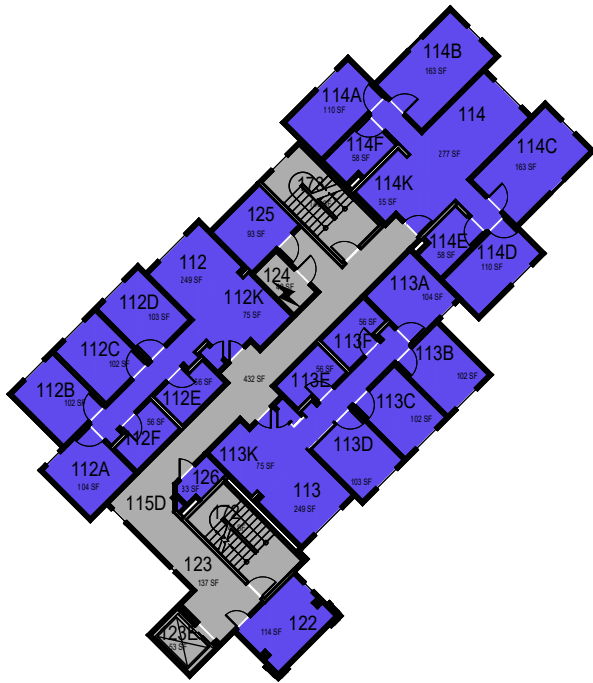

Aliso

Poly Canyon Village

Floor 0

00000 UNASSIGN	107500 OCCOB	120000 ACAD AFRS	137500 UNIV DEV	120600 REDGE
102500 CAFES	110000 CLA	120400 ITS	140000 STUD AFRS	120800 SEM
105000 CAED	112500 CENG	121300 DIV/INCL	145000 PRESIDENT	130000 UNIV PERS
117500 CSM	125000 AFD	150000 UNIV SUP	160000 UCM	

April 2023

1"=30'

CAL POLY

Aliso

Floor 1

00000 UNASSIGN	107500 OCOB	120000 ACAD AFRS	137500 UNIV DEV	120600 REDGE
102500 CAFES	110000 CLA	120400 ITS	140000 STUD AFRS	120800 SEM
105000 CAED	112500 CENG	121300 DIV/INCL	145000 PRESIDENT	130000 UNIV PERS
117500 CSM	125000 AFD	150000 UNIV SUP	160000 UCM	

April 2023

1"=30'

Aliso

Floor 2

00000 UNASSIGN	107500 OCOB	120000 ACAD AFRS	137500 UNIV DEV	120600 REDGE
102500 CAFES	110000 CLA	120400 ITS	140000 STUD AFRS	120800 SEM
105000 CAED	112500 CENG	121300 DIV/INCL	145000 PRESIDENT	130000 UNIV PERS
117500 CSM	125000 AFD	150000 UNIV SUP	160000 UCM	

April 2023

1"=30'