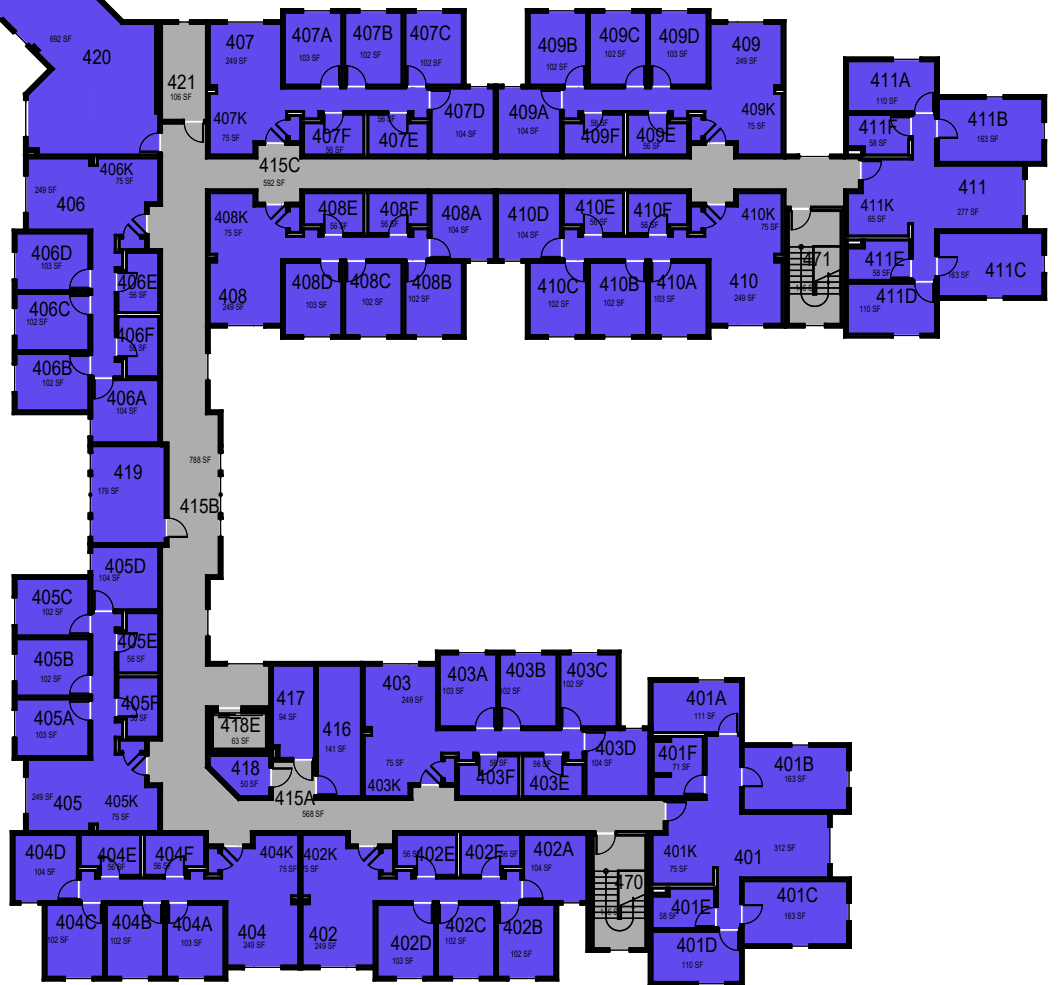

October 2020

1"=30' \_1

College/Division

**CAL POLY**

Aliso

Floor 4

Space Data [http://afd.calpoly.edu/facilities/spacefacility/space\\_data.asp](http://afd.calpoly.edu/facilities/spacefacility/space_data.asp)