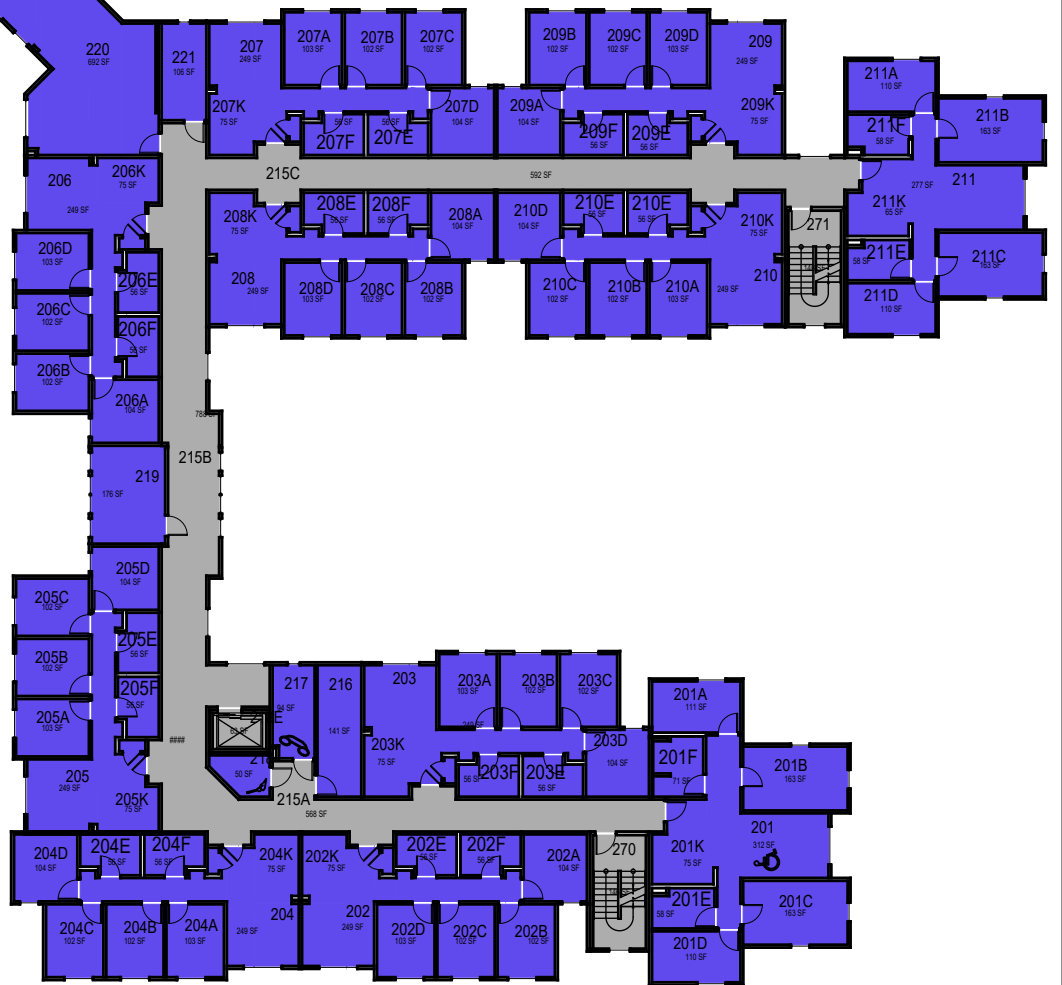

College/Division

October 2020

1"=30' \_1

**CAL POLY**

Aliso

Floor 1  
Space Data [http://afd.calpoly.edu/facilities/spacefacility/space\\_data.asp](http://afd.calpoly.edu/facilities/spacefacility/space_data.asp)

College/Division

October 2020

1"=30' \_1

**CAL POLY**

Aliso

Floor 2  
Space Data [http://afd.calpoly.edu/facilities/spacefacility/space\\_data.asp](http://afd.calpoly.edu/facilities/spacefacility/space_data.asp)