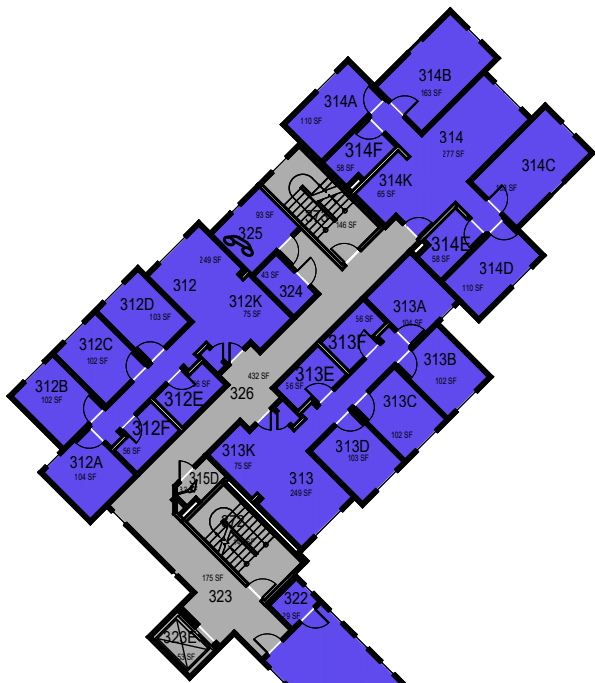

April 2023

1"=30'

CAL POLY

Aliso

Floor 1

00000 UNASSIGN	107500 OCOB	120000 ACAD AFRS	137500 UNIV DEV	120600 REDGE
102500 CAFES	110000 CLA	120400 ITS	140000 STUD AFRS	120800 SEM
105000 CAED	112500 CENG	121300 DIV/INCL	145000 PRESIDENT	130000 UNIV PERS
117500 CSM	125000 AFD	150000 UNIV SUP	160000 UCM	

April 2023

1"=30'

Aliso

Floor 2

00000 UNASSIGN	107500 OCOB	120000 ACAD AFRS	137500 UNIV DEV	120600 REDGE
102500 CAFES	110000 CLA	120400 ITS	140000 STUD AFRS	120800 SEM
105000 CAED	112500 CENG	121300 DIV/INCL	145000 PRESIDENT	130000 UNIV PERS
117500 CSM	125000 AFD	150000 UNIV SUP	160000 UCM	

April 2023

1"=30'

Aliso
Floor 3

00000 UNASSIGN	107500 OCOB	120000 ACAD AFRS	137500 UNIV DEV	120600 REDGE
102500 CAFES	110000 CLA	120400 ITS	140000 STUD AFRS	120800 SEM
105000 CAED	112500 CENG	121300 DIV/INCL	145000 PRESIDENT	130000 UNIV PERS
117500 CSM	125000 AFD	150000 UNIV SUP	160000 UCM	