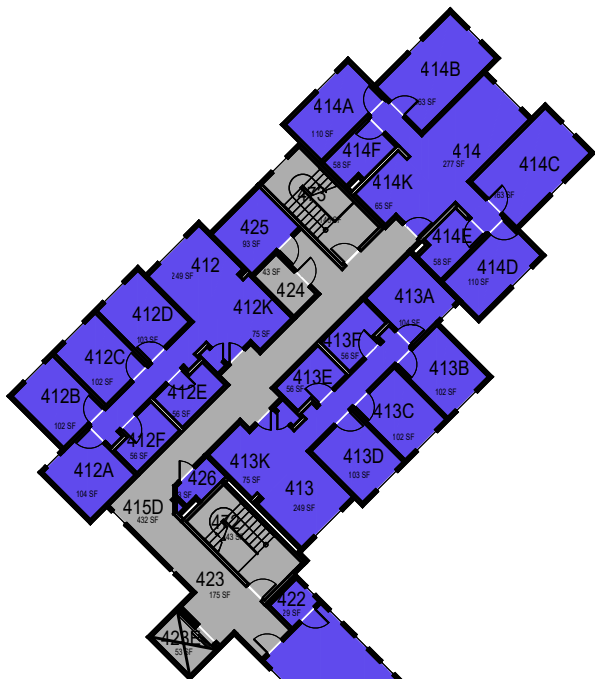

April 2023

1"=30'

Aliso

Floor 2

00000 UNASSIGN	107500 OCOB	120000 ACAD AFRS	137500 UNIV DEV	120600 REDGE
102500 CAFES	110000 CLA	120400 ITS	140000 STUD AFRS	120800 SEM
105000 CAED	112500 CENG	121300 DIV/INCL	145000 PRESIDENT	130000 UNIV PERS
117500 CSM	125000 AFD	150000 UNIV SUP	160000 UCM	

April 2023

1"=30'

Aliso
Floor 3

00000 UNASSIGN	107500 OCOB	120000 ACAD AFRS	137500 UNIV DEV	120600 REDGE
102500 CAFES	110000 CLA	120400 ITS	140000 STUD AFRS	120800 SEM
105000 CAED	112500 CENG	121300 DIV/INCL	145000 PRESIDENT	130000 UNIV PERS
117500 CSM	125000 AFD	150000 UNIV SUP	160000 UCM	

April 2023

1"=30'

Aliso

Floor 4

00000 UNASSIGN	107500 OCOB	120000 ACAD AFRS	137500 UNIV DEV	120600 REDGE
102500 CAFES	110000 CLA	120400 ITS	140000 STUD AFRS	120800 SEM
105000 CAED	112500 CENG	121300 DIV/INCL	145000 PRESIDENT	130000 UNIV PERS
117500 CSM	125000 AFD	150000 UNIV SUP	160000 UCM	

April 2023

1"=30'