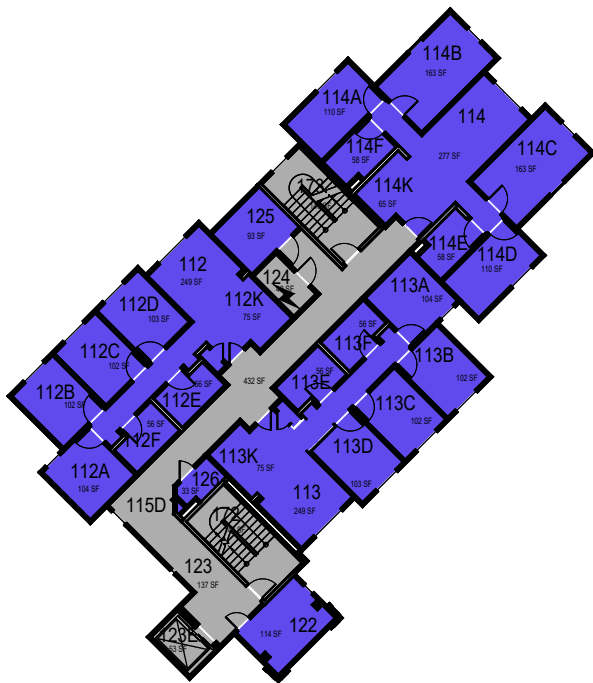

**CAL POLY**

Aliso

Poly Canyon Village

Floor 0

Space Data [http://afd.calpoly.edu/facilities/spacefacility/space\\_data.asp](http://afd.calpoly.edu/facilities/spacefacility/space_data.asp)

FACILITIES MANAGEMENT AND DEVELOPMENT

College/Division

October 2020

1"=30' \_1

**CAL POLY**

Aliso

Floor 1  
Space Data [http://afd.calpoly.edu/facilities/spacefacility/space\\_data.asp](http://afd.calpoly.edu/facilities/spacefacility/space_data.asp)

College/Division

October 2020

1"=30' \_1

**CAL POLY**

Aliso

Floor 2  
Space Data [http://afd.calpoly.edu/facilities/spacefacility/space\\_data.asp](http://afd.calpoly.edu/facilities/spacefacility/space_data.asp)