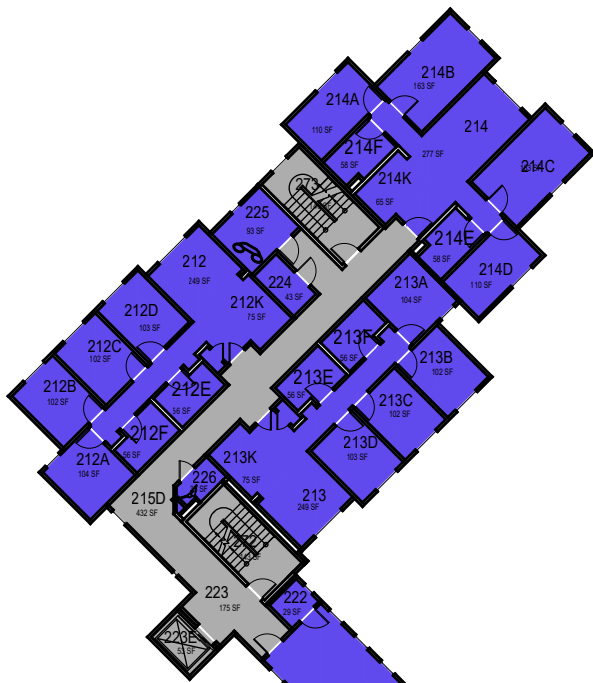

April 2023

1"=30'

CAL POLY

Aliso

Floor 1

00000 UNASSIGN	107500 OCOB	120000 ACAD AFRS	137500 UNIV DEV	120600 REDGE
102500 CAFES	110000 CLA	120400 ITS	140000 STUD AFRS	120800 SEM
105000 CAED	112500 CENG	121300 DIV/INCL	145000 PRESIDENT	130000 UNIV PERS
117500 CSM	125000 AFD	150000 UNIV SUP	160000 UCM	

April 2023

1"=30'

Aliso

Floor 2

00000 UNASSIGN	107500 OCOB	120000 ACAD AFRS	137500 UNIV DEV	120600 REDGE
102500 CAFES	110000 CLA	120400 ITS	140000 STUD AFRS	120800 SEM
105000 CAED	112500 CENG	121300 DIV/INCL	145000 PRESIDENT	130000 UNIV PERS
117500 CSM	125000 AFD	150000 UNIV SUP	160000 UCM	

April 2023

1"=30'

Aliso
Floor 3

00000 UNASSIGN	107500 OCOB	120000 ACAD AFRS	137500 UNIV DEV	120600 REDGE
102500 CAFES	110000 CLA	120400 ITS	140000 STUD AFRS	120800 SEM
105000 CAED	112500 CENG	121300 DIV/INCL	145000 PRESIDENT	130000 UNIV PERS
117500 CSM	125000 AFD	150000 UNIV SUP	160000 UCM	

April 2023

1"=30'