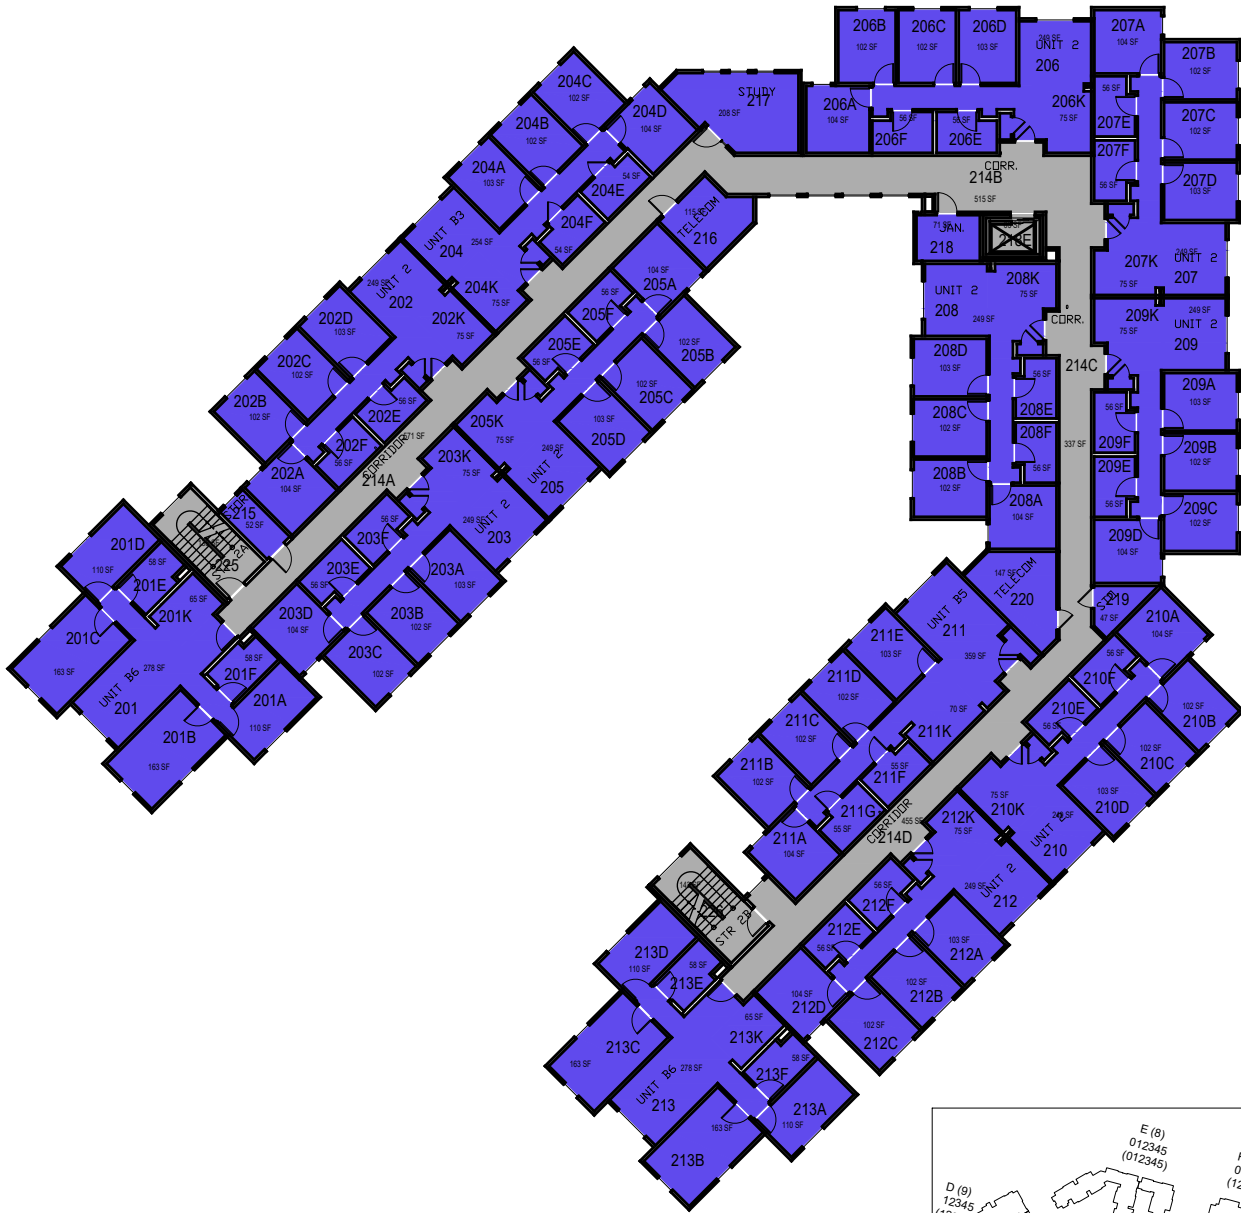

Buena Vista PCV 171-B Floor 1

CAL POLY

Buena Vista

Poly Canyon Village
 Floor 0
 Space Data http://afd.calpoly.edu/facilities/spacefacility/space_data.asp

FACILITIES MANAGEMENT AND DEVELOPMENT

00000 UNASSIGN	107500 OCOB	120000 ACAD AFRS	137500 UNIV DEV
102500 CAFES	110000 CLA	120400 ITS	140000 STUD AFRS
105000 CAED	112500 CENG	121300 DIV/INCL	145000 PRESIDENT
117500 CSM	125000 AFD	150000 UNIV SUP	

College/Division

October 2020

30'-0"

CAL POLY

Buena Vista

Floor 1
Space Data http://afd.calpoly.edu/facilities/spacefacility/space_data.asp

FACILITIES MANAGEMENT AND DEVELOPMENT

00000 UNASSIGN	107500 OCOB	120000 ACAD AFRS	137500 UNIV DEV
102500 CAFES	110000 CLA	120400 ITS	140000 STUD AFRS
105000 CAED	112500 CENG	121300 DIV/INCL	145000 PRESIDENT
117500 CSM	125000 AFD	150000 UNIV SUP	

College/Division

October 2020

30'-0"

CAL POLY

Buena Vista

Floor 2
Space Data http://afd.calpoly.edu/facilities/spacefacility/space_data.asp

FACILITIES MANAGEMENT AND DEVELOPMENT

00000 UNASSIGN	107500 OCOB	120000 ACAD AFRS	137500 UNIV DEV
102500 CAFES	110000 CLA	120400 ITS	140000 STUD AFRS
105000 CAED	112500 CENG	121300 DIV/INCL	145000 PRESIDENT
117500 CSM	125000 AFD	150000 UNIV SUP	