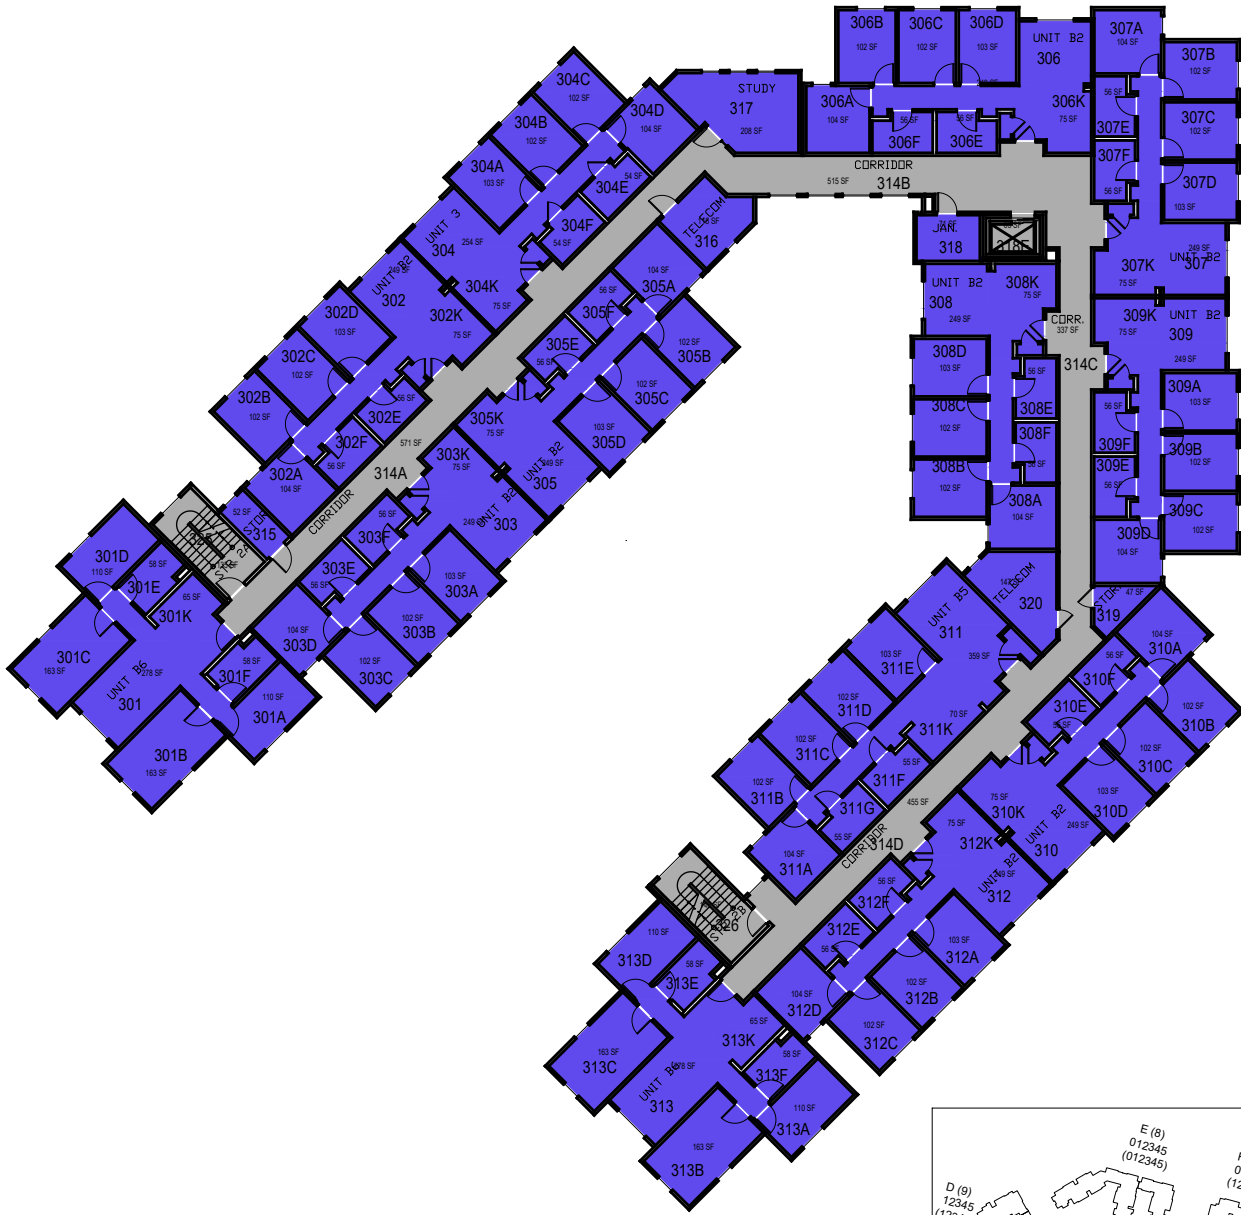

College/Division

October 2020

30'-0"

CAL POLY

Buena Vista

Floor 1
Space Data http://afd.calpoly.edu/facilities/spacefacility/space_data.asp

FACILITIES MANAGEMENT AND DEVELOPMENT

00000 UNASSIGN	107500 OCOB	120000 ACAD AFRS	137500 UNIV DEV
102500 CAFES	110000 CLA	120400 ITS	140000 STUD AFRS
105000 CAED	112500 CENG	121300 DIV/INCL	145000 PRESIDENT
117500 CSM	125000 AFD	150000 UNIV SUP	

College/Division

October 2020

30'-0"

CAL POLY

Buena Vista

Floor 2
Space Data http://afd.calpoly.edu/facilities/spacefacility/space_data.asp

FACILITIES MANAGEMENT AND DEVELOPMENT

00000 UNASSIGN	107500 OCOB	120000 ACAD AFRS	137500 UNIV DEV
102500 CAFES	110000 CLA	120400 ITS	140000 STUD AFRS
105000 CAED	112500 CENG	121300 DIV/INCL	145000 PRESIDENT
117500 CSM	125000 AFD	150000 UNIV SUP	

College/Division

October 2020

30'-0"

CAL POLY

Buena Vista

Floor 3
Space Data http://afd.calpoly.edu/facilities/spacefacility/space_data.asp

FACILITIES MANAGEMENT AND DEVELOPMENT

00000 UNASSIGN	107500 OCOB	120000 ACAD AFRS	137500 UNIV DEV
102500 CAFES	110000 CLA	120400 ITS	140000 STUD AFRS
105000 CAED	112500 CENG	121300 DIV/INCL	145000 PRESIDENT
117500 CSM	125000 AFD	150000 UNIV SUP	