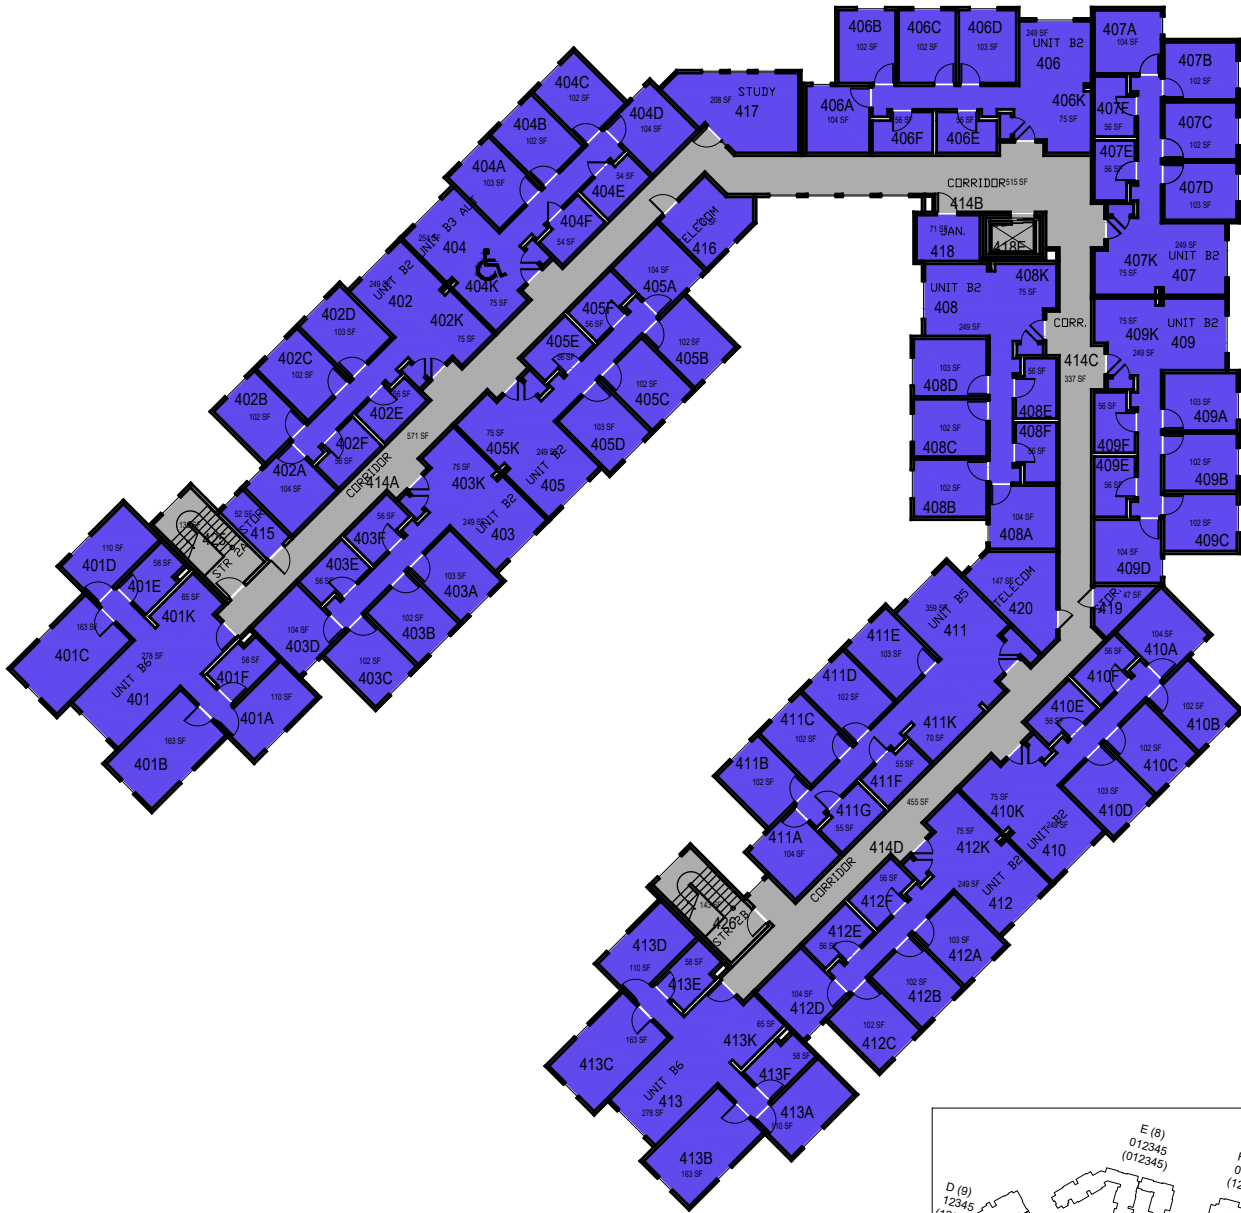

College/Division

October 2020

30'-0"

CAL POLY

Buena Vista

Floor 2
Space Data http://afd.calpoly.edu/facilities/spacefacility/space_data.asp

FACILITIES MANAGEMENT AND DEVELOPMENT

00000 UNASSIGN	107500 OCOB	120000 ACAD AFRS	137500 UNIV DEV
102500 CAFES	110000 CLA	120400 ITS	140000 STUD AFRS
105000 CAED	112500 CENG	121300 DIV/INCL	145000 PRESIDENT
117500 CSM	125000 AFD	150000 UNIV SUP	

College/Division

October 2020

30'-0"

CAL POLY

Buena Vista

Floor 3
Space Data http://afd.calpoly.edu/facilities/spacefacility/space_data.asp

FACILITIES MANAGEMENT AND DEVELOPMENT

00000 UNASSIGN	107500 OCOB	120000 ACAD AFRS	137500 UNIV DEV
102500 CAFES	110000 CLA	120400 ITS	140000 STUD AFRS
105000 CAED	112500 CENG	121300 DIV/INCL	145000 PRESIDENT
117500 CSM	125000 AFD	150000 UNIV SUP	

College/Division

October 2020

30'-0"

CAL POLY

Buena Vista

Floor 4
Space Data http://afd.calpoly.edu/facilities/spacefacility/space_data.asp

FACILITIES MANAGEMENT AND DEVELOPMENT

00000 UNASSIGN	107500 OCOB	120000 ACAD AFRS	137500 UNIV DEV
102500 CAFES	110000 CLA	120400 ITS	140000 STUD AFRS
105000 CAED	112500 CENG	121300 DIV/INCL	145000 PRESIDENT
117500 CSM	125000 AFD	150000 UNIV SUP	

College/Division

October 2020

1" = 30'-0"