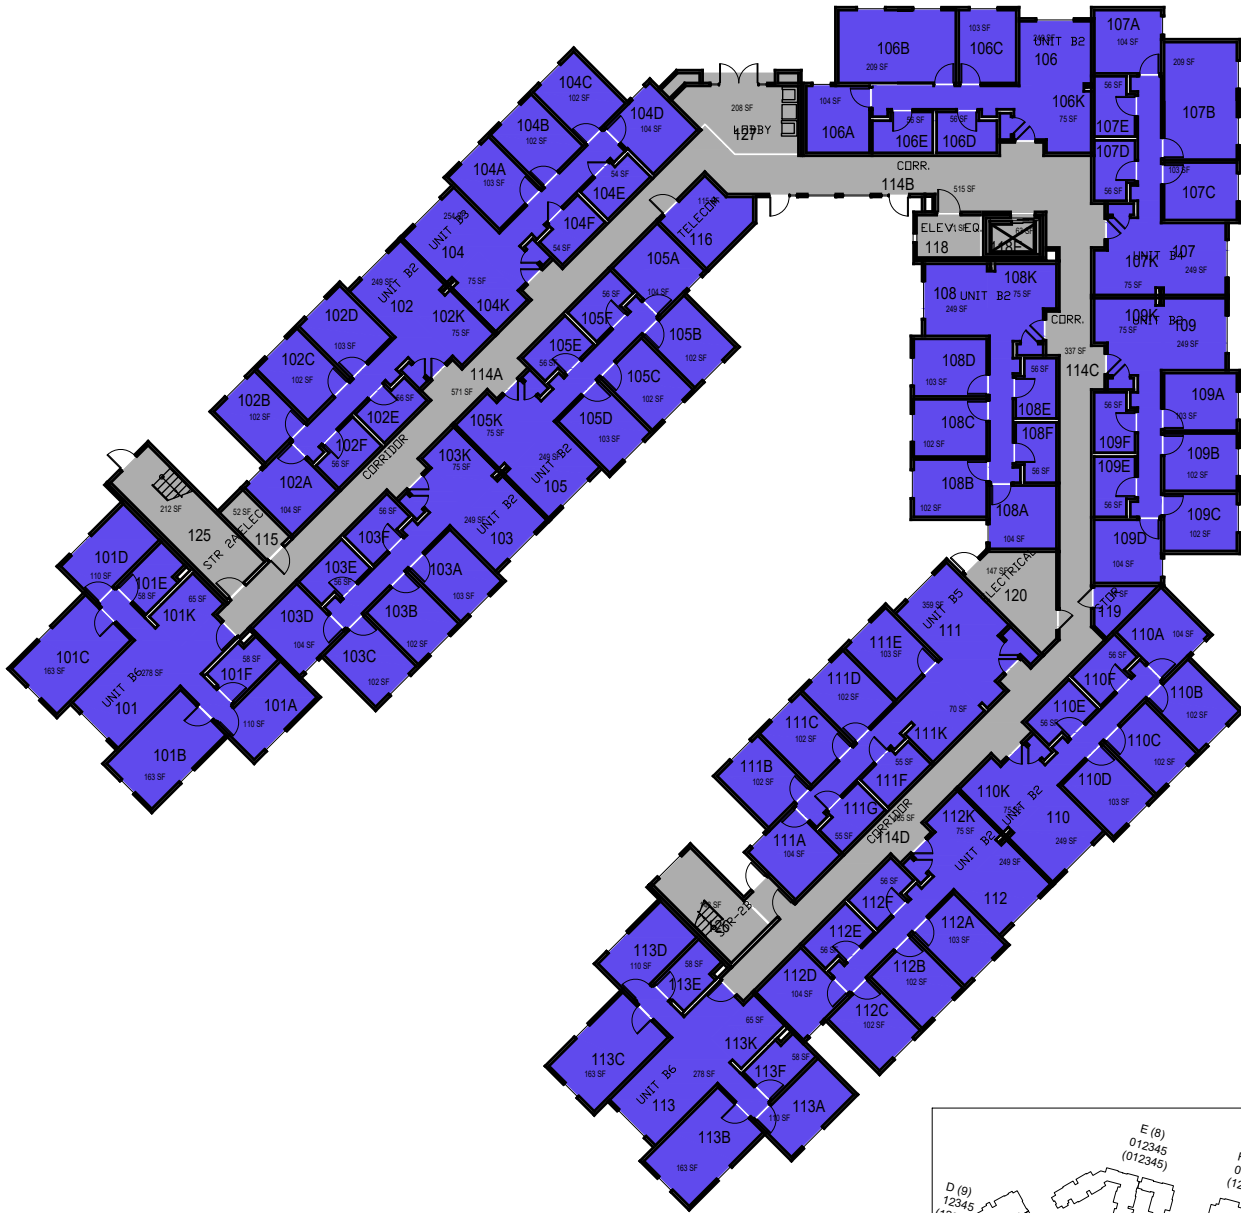

Buena Vista PCV 171-B Floor 1

CAL POLY

Buena Vista

Poly Canyon Village
 Floor 0
 Space Data http://afd.calpoly.edu/facilities/spacefacility/space_data.asp

FACILITIES MANAGEMENT AND DEVELOPMENT

00000 UNASSIGN	107500 OCOB	120000 ACAD AFRS	137500 UNIV DEV
102500 CAFES	110000 CLA	120400 ITS	140000 STUD AFRS
105000 CAED	112500 CENG	121300 DIV/INCL	145000 PRESIDENT
117500 CSM	125000 AFD	150000 UNIV SUP	

College/Division

October 2020

30'-0"

CAL POLY

Buena Vista

Floor 1
Space Data http://afd.calpoly.edu/facilities/spacefacility/space_data.asp

FACILITIES MANAGEMENT AND DEVELOPMENT

00000 UNASSIGN	107500 OCOB	120000 ACAD AFRS	137500 UNIV DEV
102500 CAFES	110000 CLA	120400 ITS	140000 STUD AFRS
105000 CAED	112500 CENG	121300 DIV/INCL	145000 PRESIDENT
117500 CSM	125000 AFD	150000 UNIV SUP	

College/Division

October 2020

30'-0"

CAL POLY

Buena Vista

Floor 2
Space Data http://afd.calpoly.edu/facilities/spacefacility/space_data.asp

FACILITIES MANAGEMENT AND DEVELOPMENT

00000 UNASSIGN	107500 OCOB	120000 ACAD AFRS	137500 UNIV DEV
102500 CAFES	110000 CLA	120400 ITS	140000 STUD AFRS
105000 CAED	112500 CENG	121300 DIV/INCL	145000 PRESIDENT
117500 CSM	125000 AFD	150000 UNIV SUP	

College/Division

October 2020

1" = 30'-0"