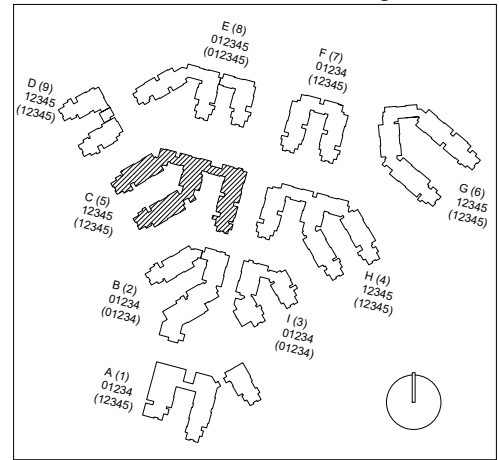

Corralitos

Floor 2
Space Data http://afd.calpoly.edu/facilities/spacefacility/space_data.asp

FACILITIES MANAGEMENT AND DEVELOPMENT

October 2020

1"=35'

CAL POLY

Corralitos

Floor 5
Space Data http://afd.calpoly.edu/facilities/spacefacility/space_data.asp