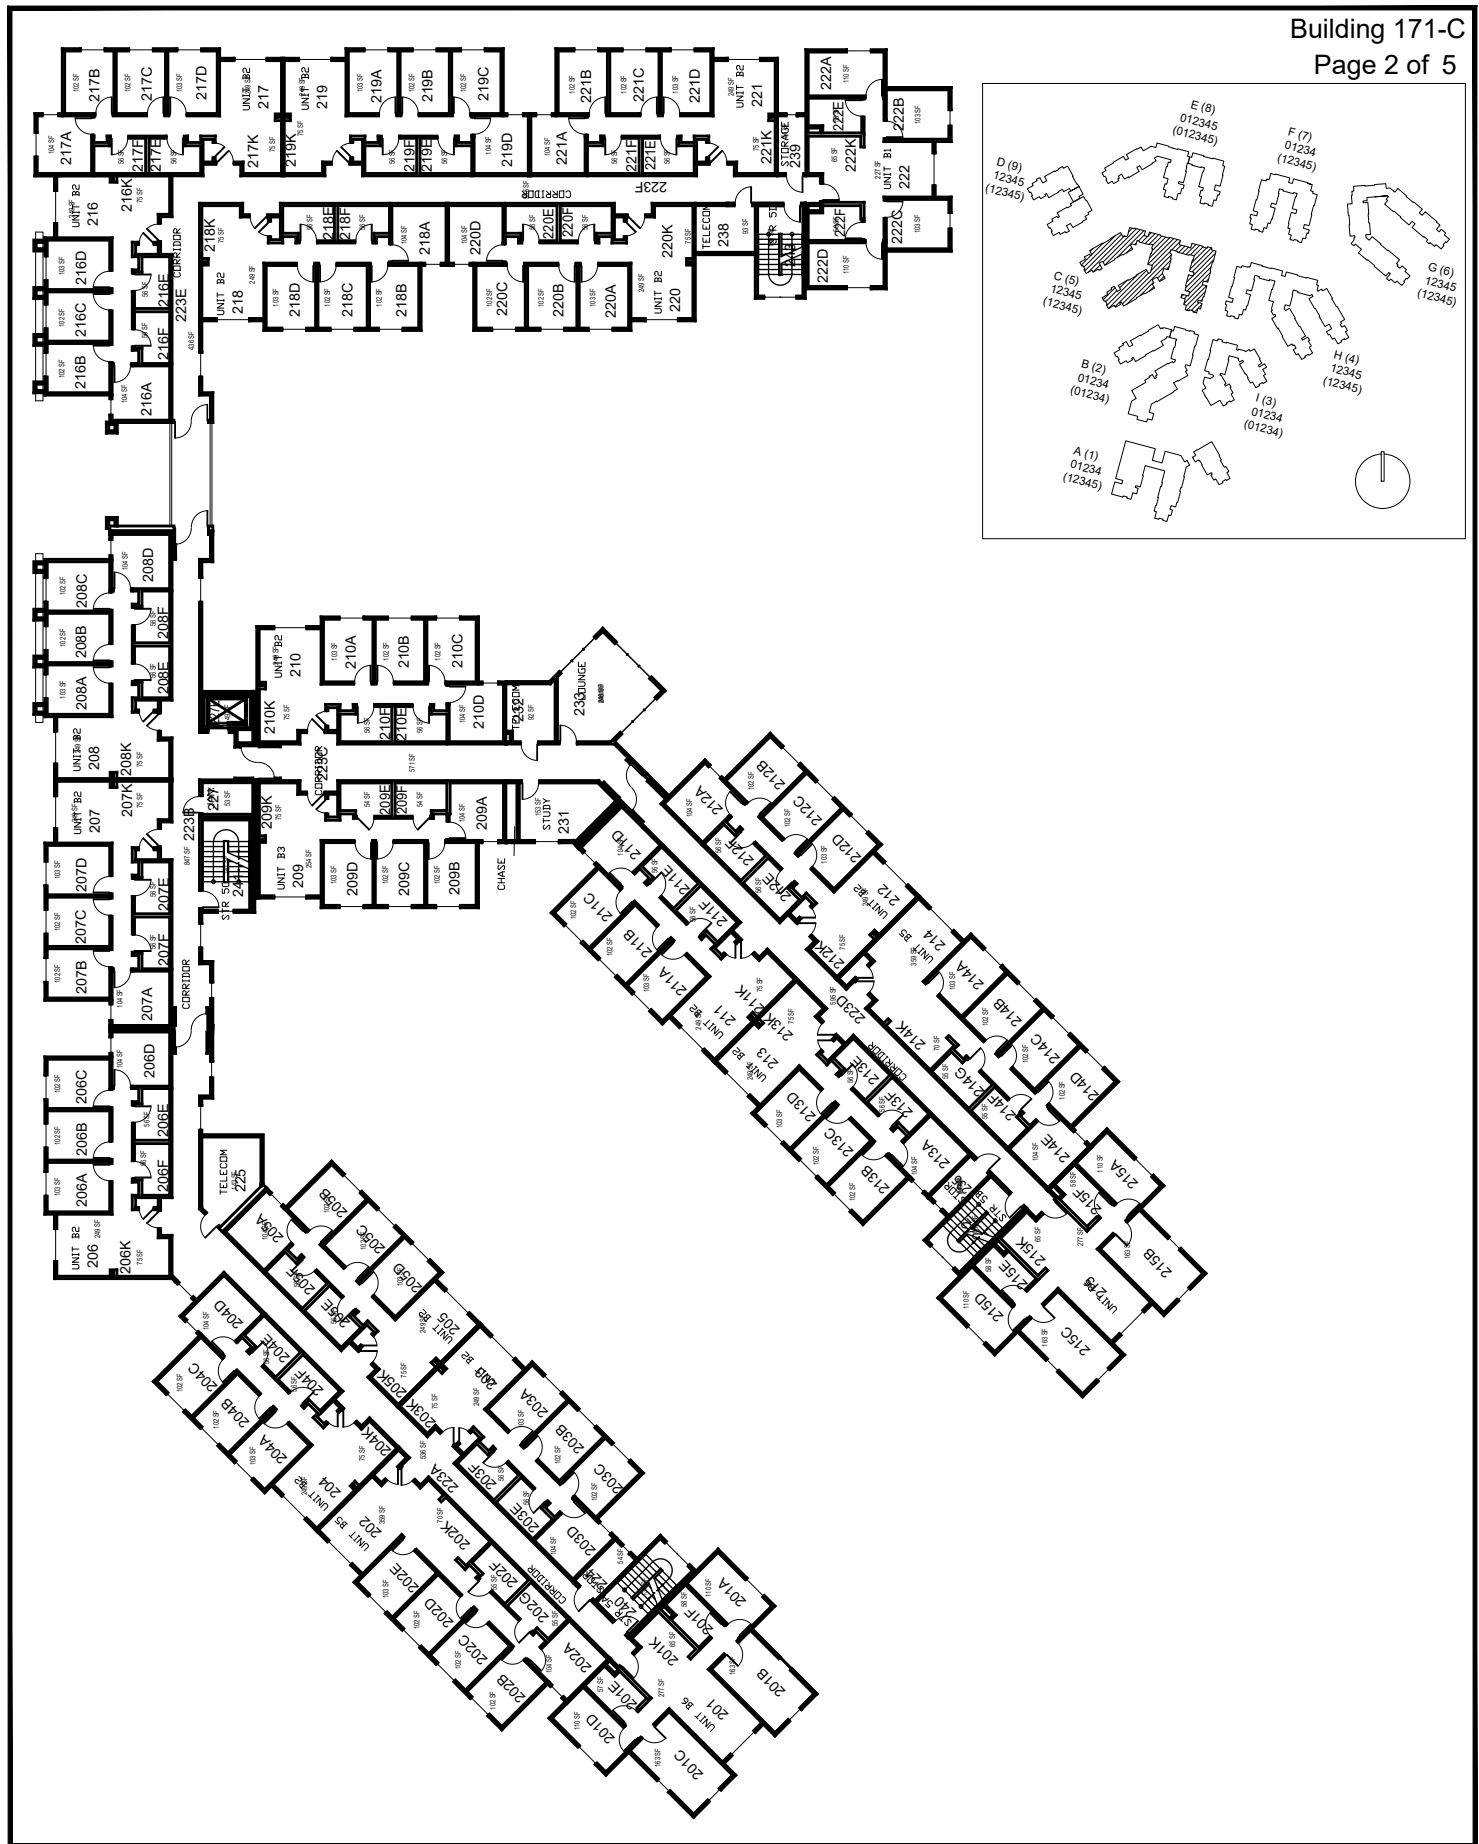

Corralitos

Poly Canyon Village

Floor 1

FACILITIES MANAGEMENT AND DEVELOPMENT

March 2022

1"=35'

Corralitos

Floor 2

FACILITIES MANAGEMENT AND DEVELOPMENT

Corralitos

Floor 3

FACILITIES MANAGEMENT AND DEVELOPMENT

Space Data http://afd.calpoly.edu/facilities/spacefacility/space_data.asp

March 2022

1"=35'

March 2022