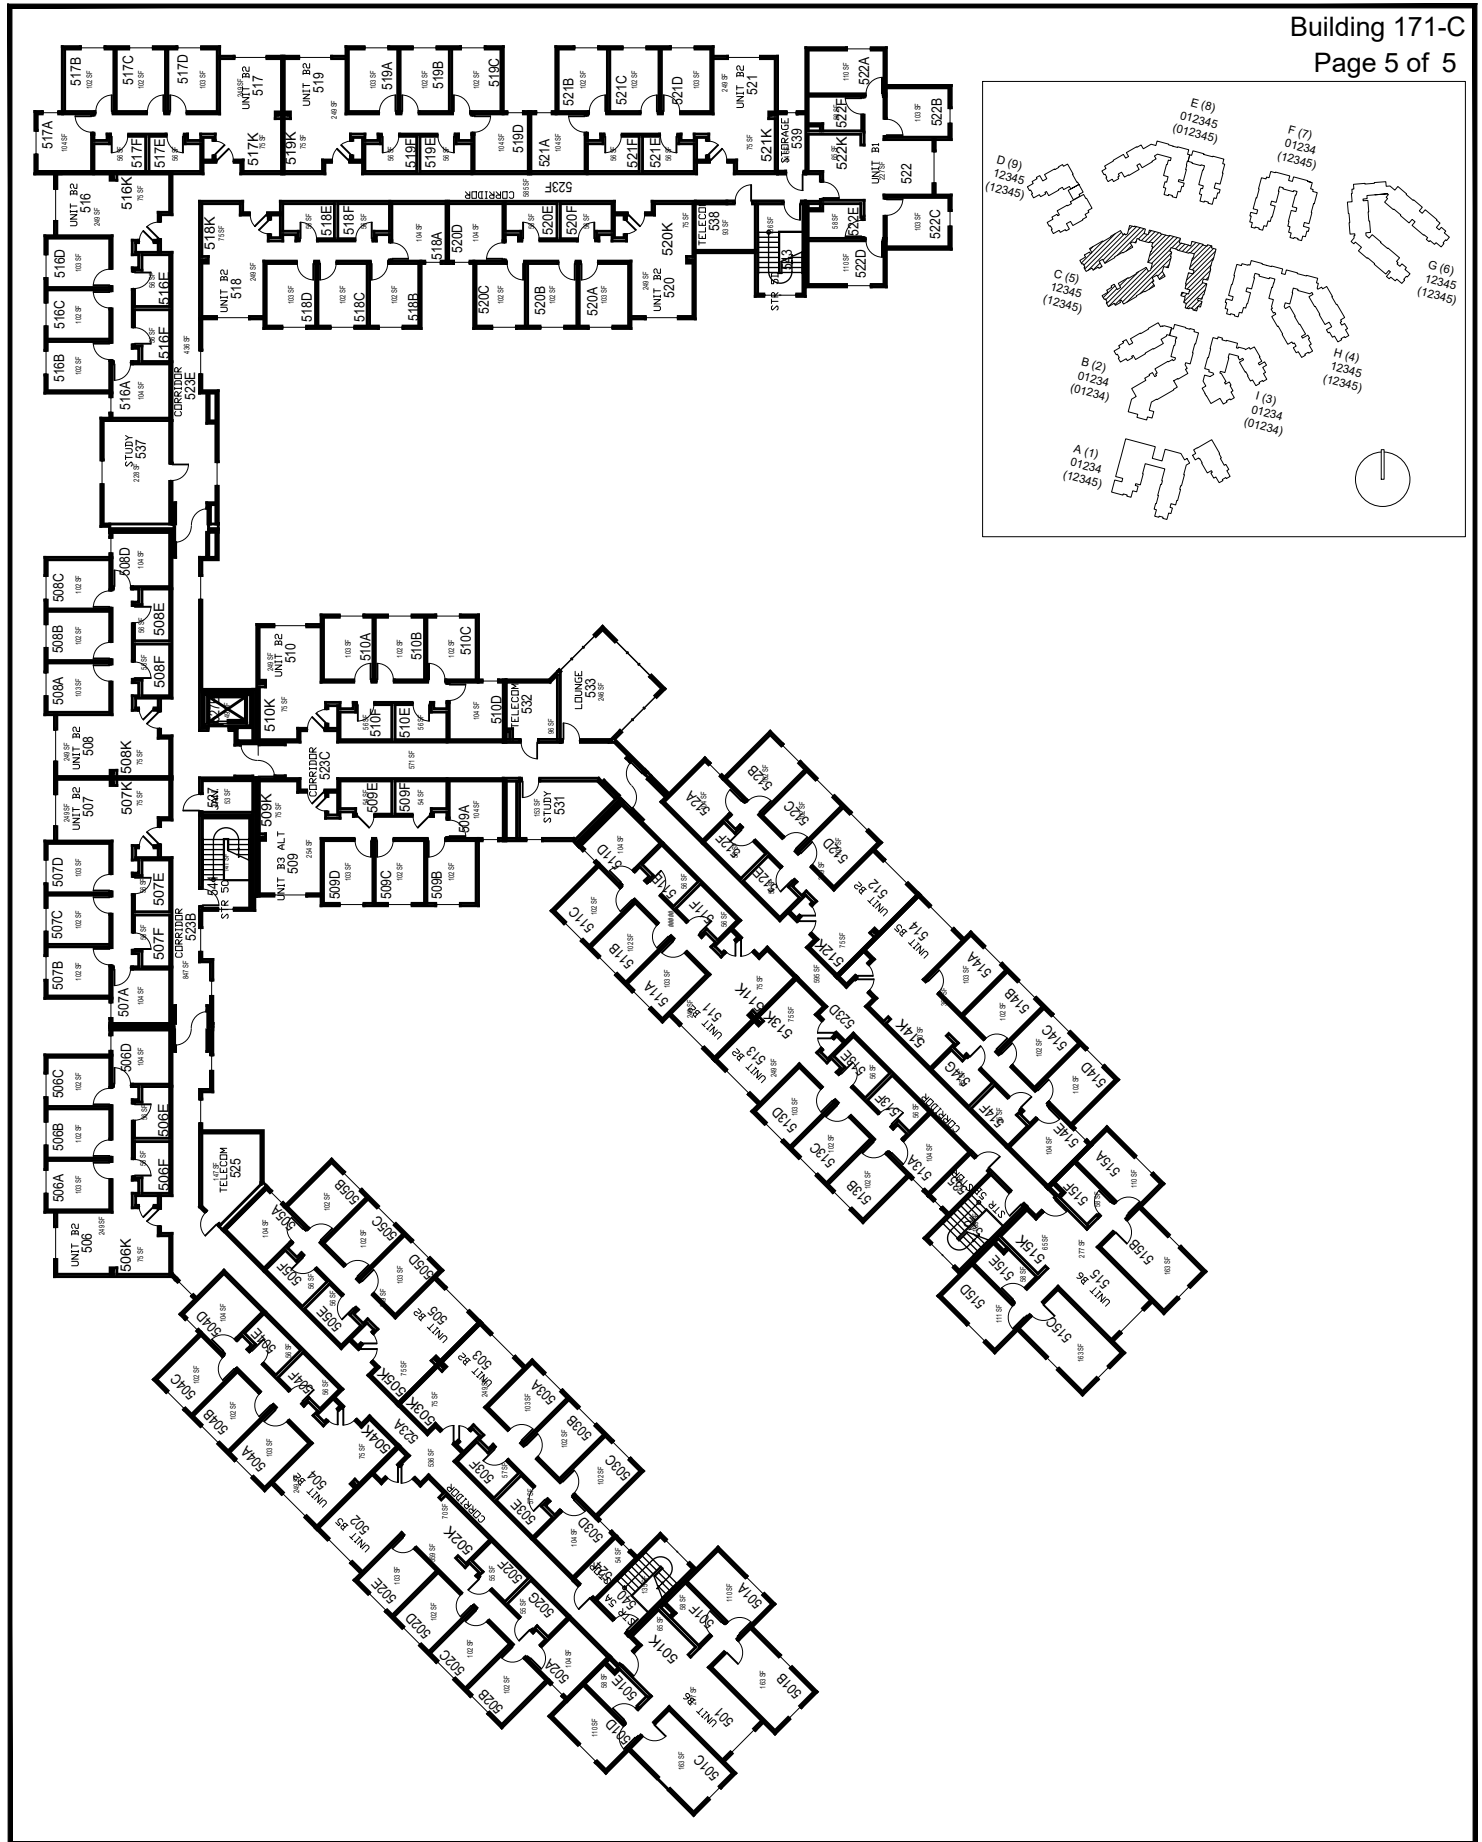

CAL POLY

Corralitos

Poly Canyon Village

Floor 1

Space Data http://afd.calpoly.edu/facilities/spacefacility/space_data.asp

FACILITIES MANAGEMENT AND DEVELOPMENT

October 2020

1"=35'

Corralitos

Floor 2
Space Data http://afd.calpoly.edu/facilities/spacefacility/space_data.asp

FACILITIES MANAGEMENT AND DEVELOPMENT

October 2020

1"=35'

CAL POLY

Corralitos

Floor 5
Space Data http://afd.calpoly.edu/facilities/spacefacility/space_data.asp