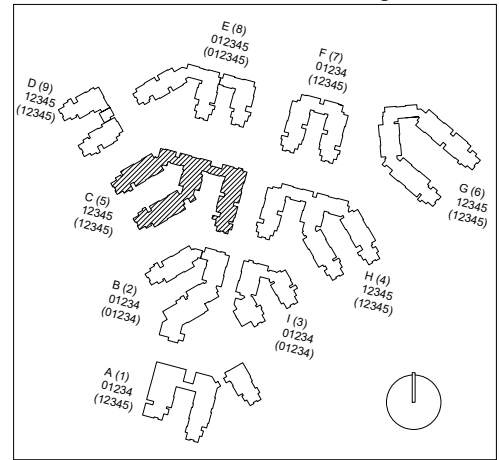

CAL POLY

Corralitos

Poly Canyon Village

Floor 1

Space Data http://afd.calpoly.edu/facilities/spacefacility/space_data.asp

FACILITIES MANAGEMENT AND DEVELOPMENT

October 2020

1"=35'

Corralitos

Floor 2
Space Data http://afd.calpoly.edu/facilities/spacefacility/space_data.asp

FACILITIES MANAGEMENT AND DEVELOPMENT

October 2020

1"=35'

CAL POLY

Corralitos

Floor 5
Space Data http://afd.calpoly.edu/facilities/spacefacility/space_data.asp