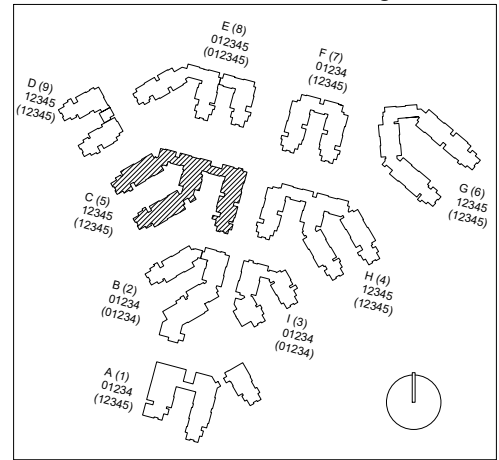

**CAL POLY**

Corralitos

Poly Canyon Village

Floor 1

Space Data [http://afd.calpoly.edu/facilities/spacefacility/space\\_data.asp](http://afd.calpoly.edu/facilities/spacefacility/space_data.asp)

FACILITIES MANAGEMENT AND DEVELOPMENT

000 UNASSIGN	400 STUDY	800 HEALTH
100 CLASS	500 SPECIAL	900 RESIDENTIAL
200 LAB	600 GENERAL	
300 OFFICE	700 SUPPORT	

October 2020

1"=35'

Room Use

**CAL POLY**

Corralitos

Floor 2  
Space Data [http://afd.calpoly.edu/facilities/spacefacility/space\\_data.asp](http://afd.calpoly.edu/facilities/spacefacility/space_data.asp)