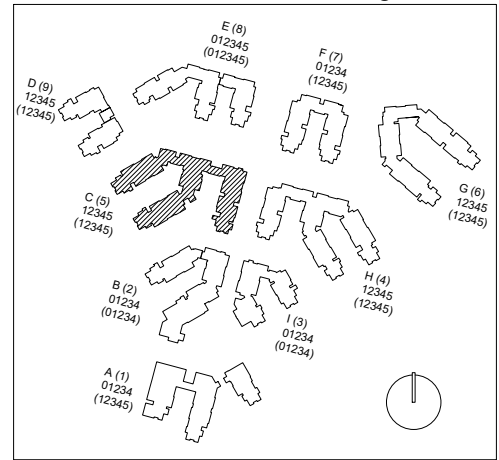

FACILITIES MANAGEMENT AND DEVELOPMENT

000 UNASSIGN	400 STUDY	800 HEALTH
100 CLASS	500 SPECIAL	900 RESIDENTIAL
200 LAB	600 GENERAL	
300 OFFICE	700 SUPPORT	

October 2020

1"=35'

Room Use

Corralitos

Floor 4  
Space Data [http://afd.calpoly.edu/facilities/spacefacility/space\\_data.asp](http://afd.calpoly.edu/facilities/spacefacility/space_data.asp)