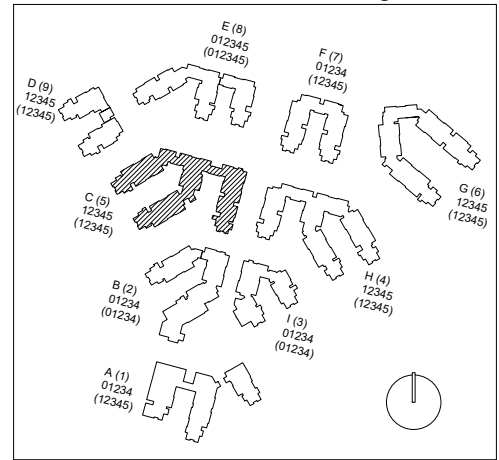

000 UNASSIGN	400 STUDY	800 HEALTH
100 CLASS	500 SPECIAL	900 RESIDENTIAL
200 LAB	600 GENERAL	
300 OFFICE	700 SUPPORT	

October 2020

1"=35'

Room Use

**CAL POLY**

Corralitos

Floor 2  
Space Data [http://afd.calpoly.edu/facilities/spacefacility/space\\_data.asp](http://afd.calpoly.edu/facilities/spacefacility/space_data.asp)

FACILITIES MANAGEMENT AND DEVELOPMENT

000 UNASSIGN	400 STUDY	800 HEALTH
100 CLASS	500 SPECIAL	900 RESIDENTIAL
200 LAB	600 GENERAL	
300 OFFICE	700 SUPPORT	

October 2020

1"=35'

Room Use

Corralitos

Floor 3  
Space Data [http://afd.calpoly.edu/facilities/spacefacility/space\\_data.asp](http://afd.calpoly.edu/facilities/spacefacility/space_data.asp)