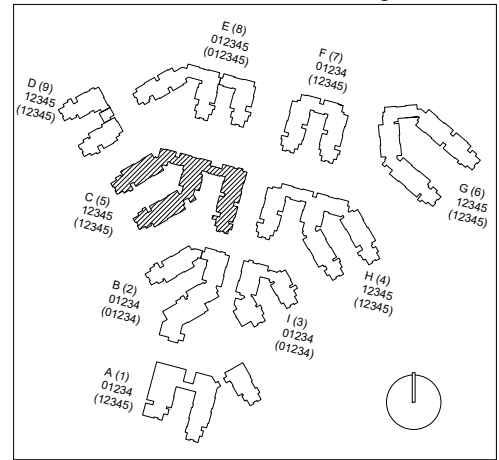

FACILITIES MANAGEMENT AND DEVELOPMENT

000 UNASSIGN	400 STUDY	800 HEALTH
100 CLASS	500 SPECIAL	900 RESIDENTIAL
200 LAB	600 GENERAL	
300 OFFICE	700 SUPPORT	

October 2020

1"=35'

Room Use

Corralitos

Floor 5  
Space Data [http://afd.calpoly.edu/facilities/spacefacility/space\\_data.asp](http://afd.calpoly.edu/facilities/spacefacility/space_data.asp)