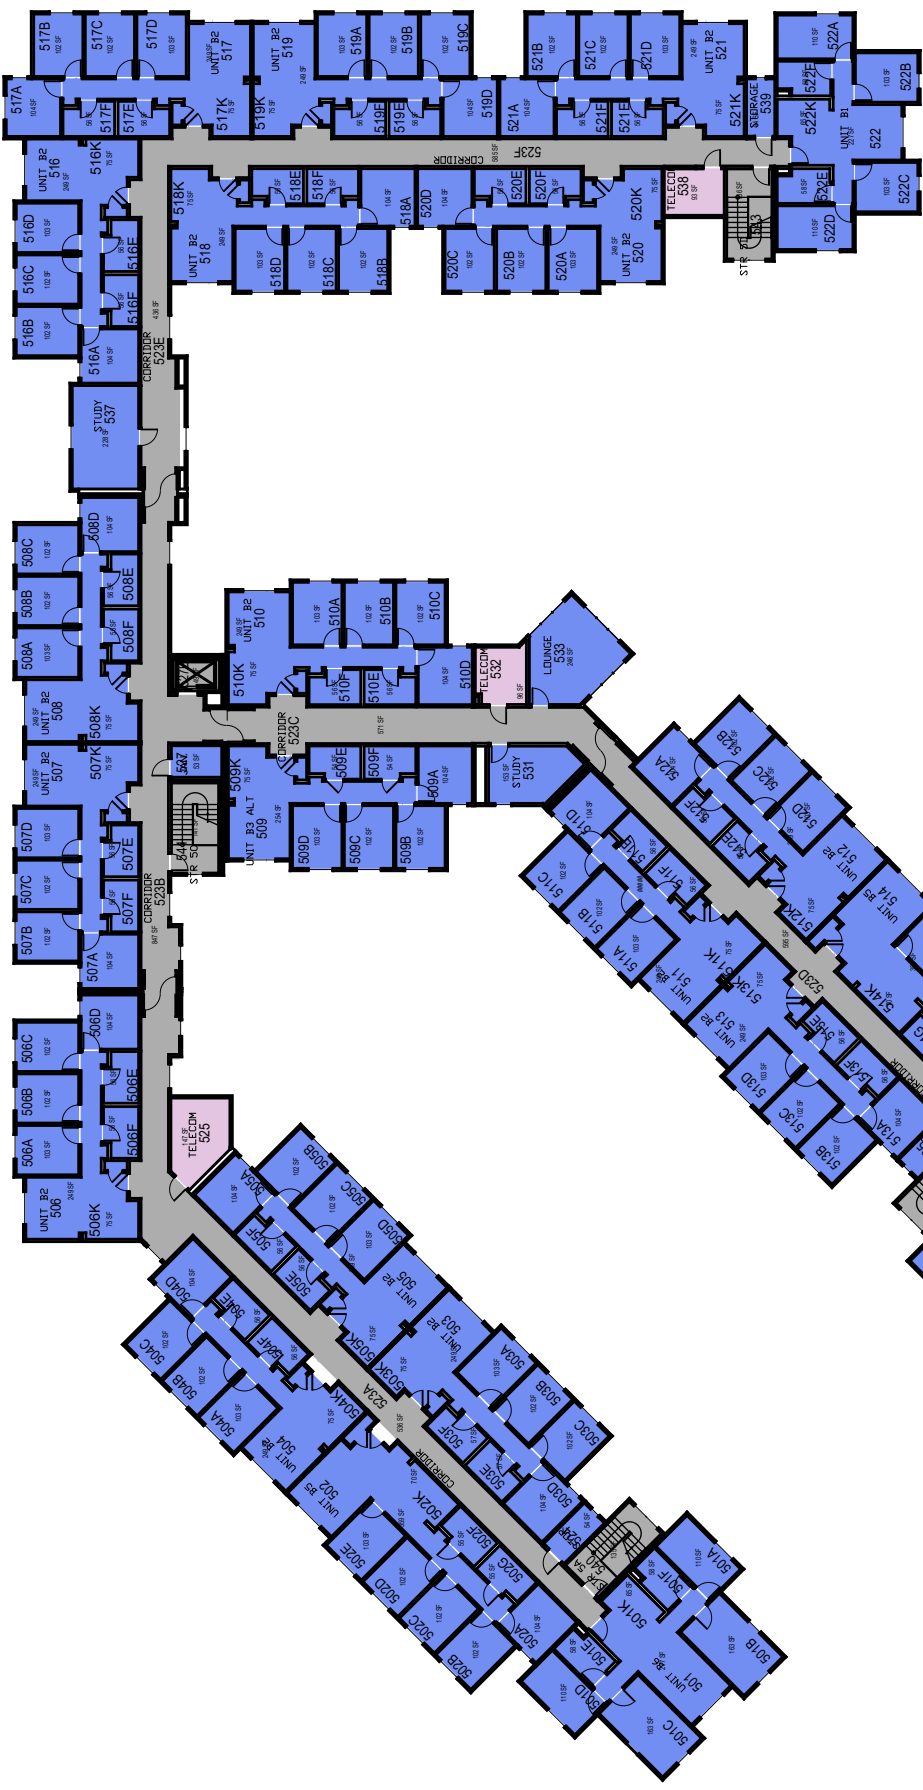

FACILITIES MANAGEMENT AND DEVELOPMENT

000 UNASSIGN	400 STUDY	800 HEALTH
100 CLASS	500 SPECIAL	900 RESIDENTIAL
200 LAB	600 GENERAL	
300 OFFICE	700 SUPPORT	

October 2020

1"=35'

Room Use

Corralitos

Floor 4  
Space Data [http://afd.calpoly.edu/facilities/spacefacility/space\\_data.asp](http://afd.calpoly.edu/facilities/spacefacility/space_data.asp)

FACILITIES MANAGEMENT AND DEVELOPMENT

000 UNASSIGN	400 STUDY	800 HEALTH
100 CLASS	500 SPECIAL	900 RESIDENTIAL
200 LAB	600 GENERAL	
300 OFFICE	700 SUPPORT	

October 2020

1"=35'

Room Use

Corralitos

Floor 5  
Space Data [http://afd.calpoly.edu/facilities/spacefacility/space\\_data.asp](http://afd.calpoly.edu/facilities/spacefacility/space_data.asp)

FACILITIES MANAGEMENT AND DEVELOPMENT

000 UNASSIGN	400 STUDY	800 HEALTH
100 CLASS	500 SPECIAL	900 RESIDENTIAL
200 LAB	600 GENERAL	
300 OFFICE	700 SUPPORT	

October 2020

1"=35'

Room Use