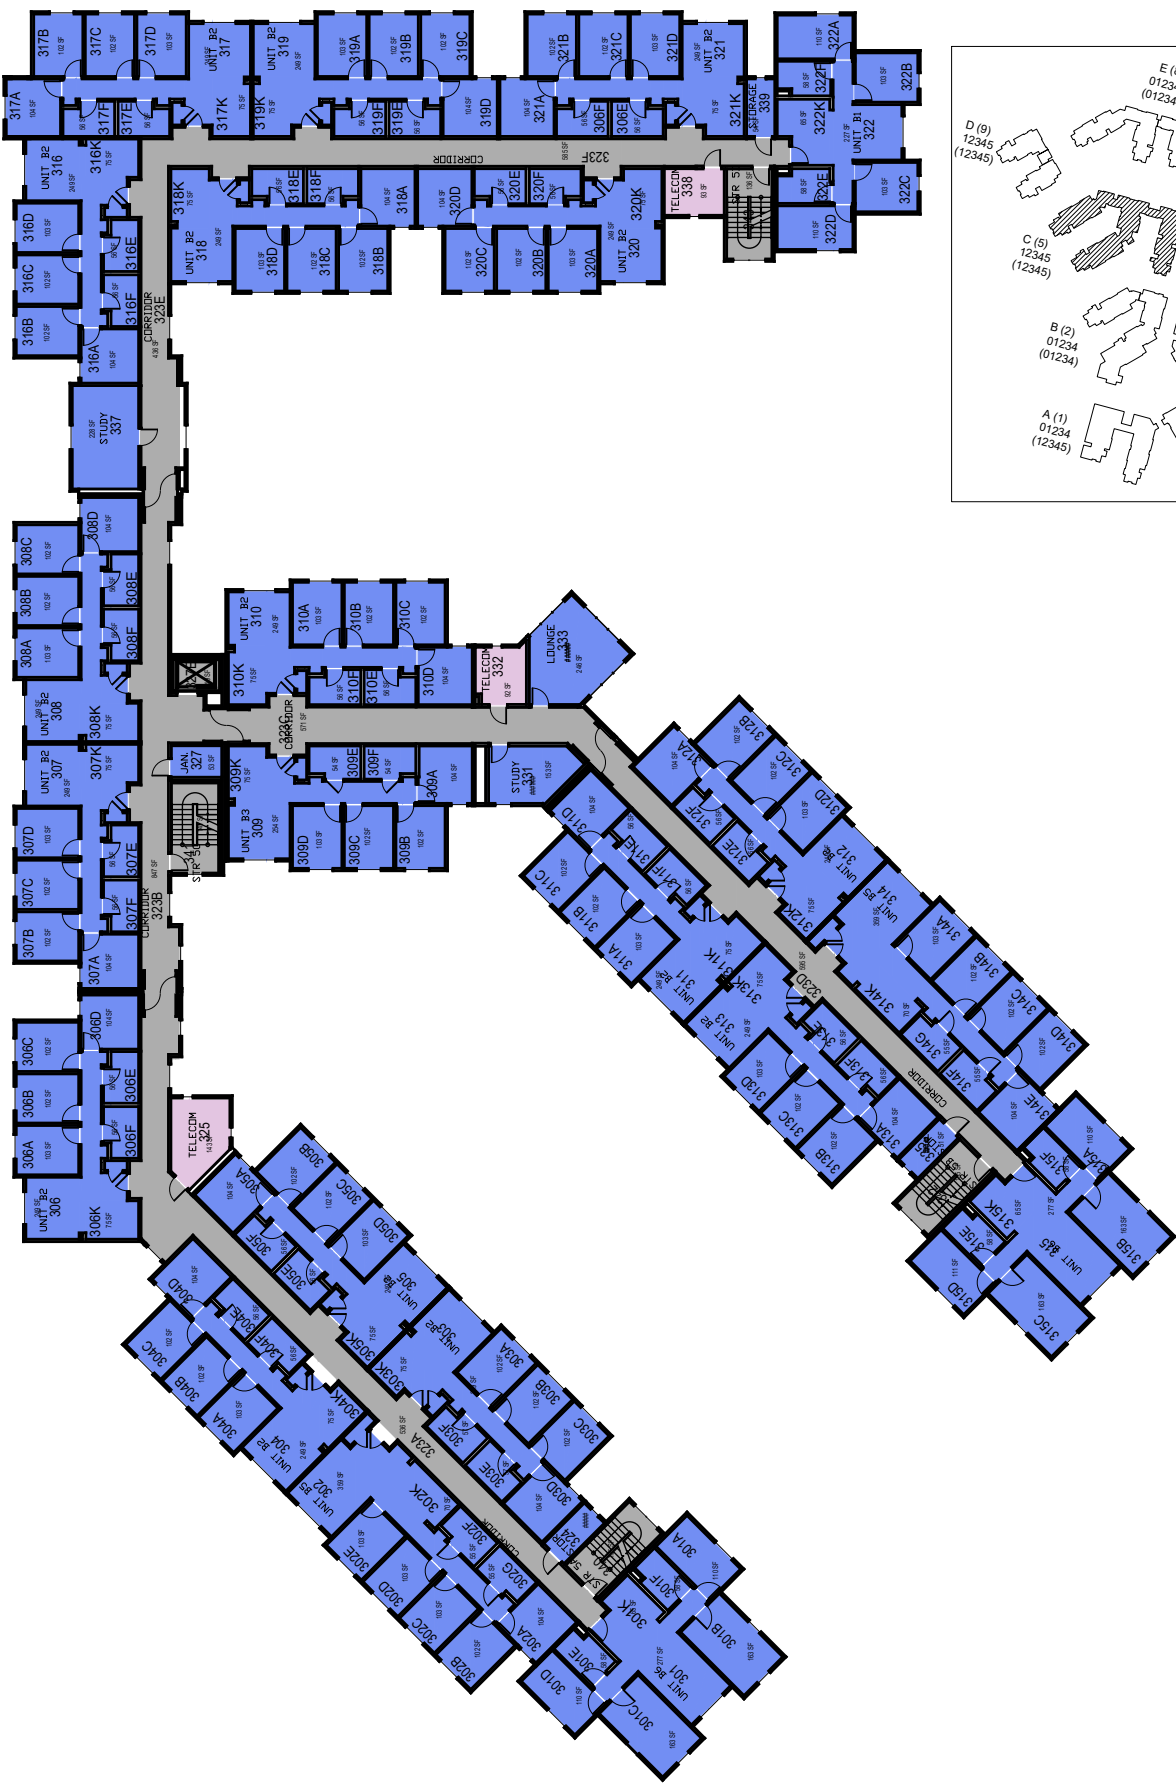

**CAL POLY**

Corralitos

Poly Canyon Village

Floor 1

Space Data [http://afd.calpoly.edu/facilities/spacefacility/space\\_data.asp](http://afd.calpoly.edu/facilities/spacefacility/space_data.asp)

FACILITIES MANAGEMENT AND DEVELOPMENT

000 UNASSIGN	400 STUDY	800 HEALTH
100 CLASS	500 SPECIAL	900 RESIDENTIAL
200 LAB	600 GENERAL	
300 OFFICE	700 SUPPORT	

October 2020

1"=35'

Room Use

**CAL POLY**

Corralitos

Floor 2  
Space Data [http://afd.calpoly.edu/facilities/spacefacility/space\\_data.asp](http://afd.calpoly.edu/facilities/spacefacility/space_data.asp)

FACILITIES MANAGEMENT AND DEVELOPMENT

000 UNASSIGN	400 STUDY	800 HEALTH
100 CLASS	500 SPECIAL	900 RESIDENTIAL
200 LAB	600 GENERAL	
300 OFFICE	700 SUPPORT	

October 2020

1"=35'

Room Use

Corralitos

Floor 3  
Space Data [http://afd.calpoly.edu/facilities/spacefacility/space\\_data.asp](http://afd.calpoly.edu/facilities/spacefacility/space_data.asp)

FACILITIES MANAGEMENT AND DEVELOPMENT

000 UNASSIGN	400 STUDY	800 HEALTH
100 CLASS	500 SPECIAL	900 RESIDENTIAL
200 LAB	600 GENERAL	
300 OFFICE	700 SUPPORT	

October 2020

1"=35'

Room Use

Corralitos

Floor 4  
Space Data [http://afd.calpoly.edu/facilities/spacefacility/space\\_data.asp](http://afd.calpoly.edu/facilities/spacefacility/space_data.asp)