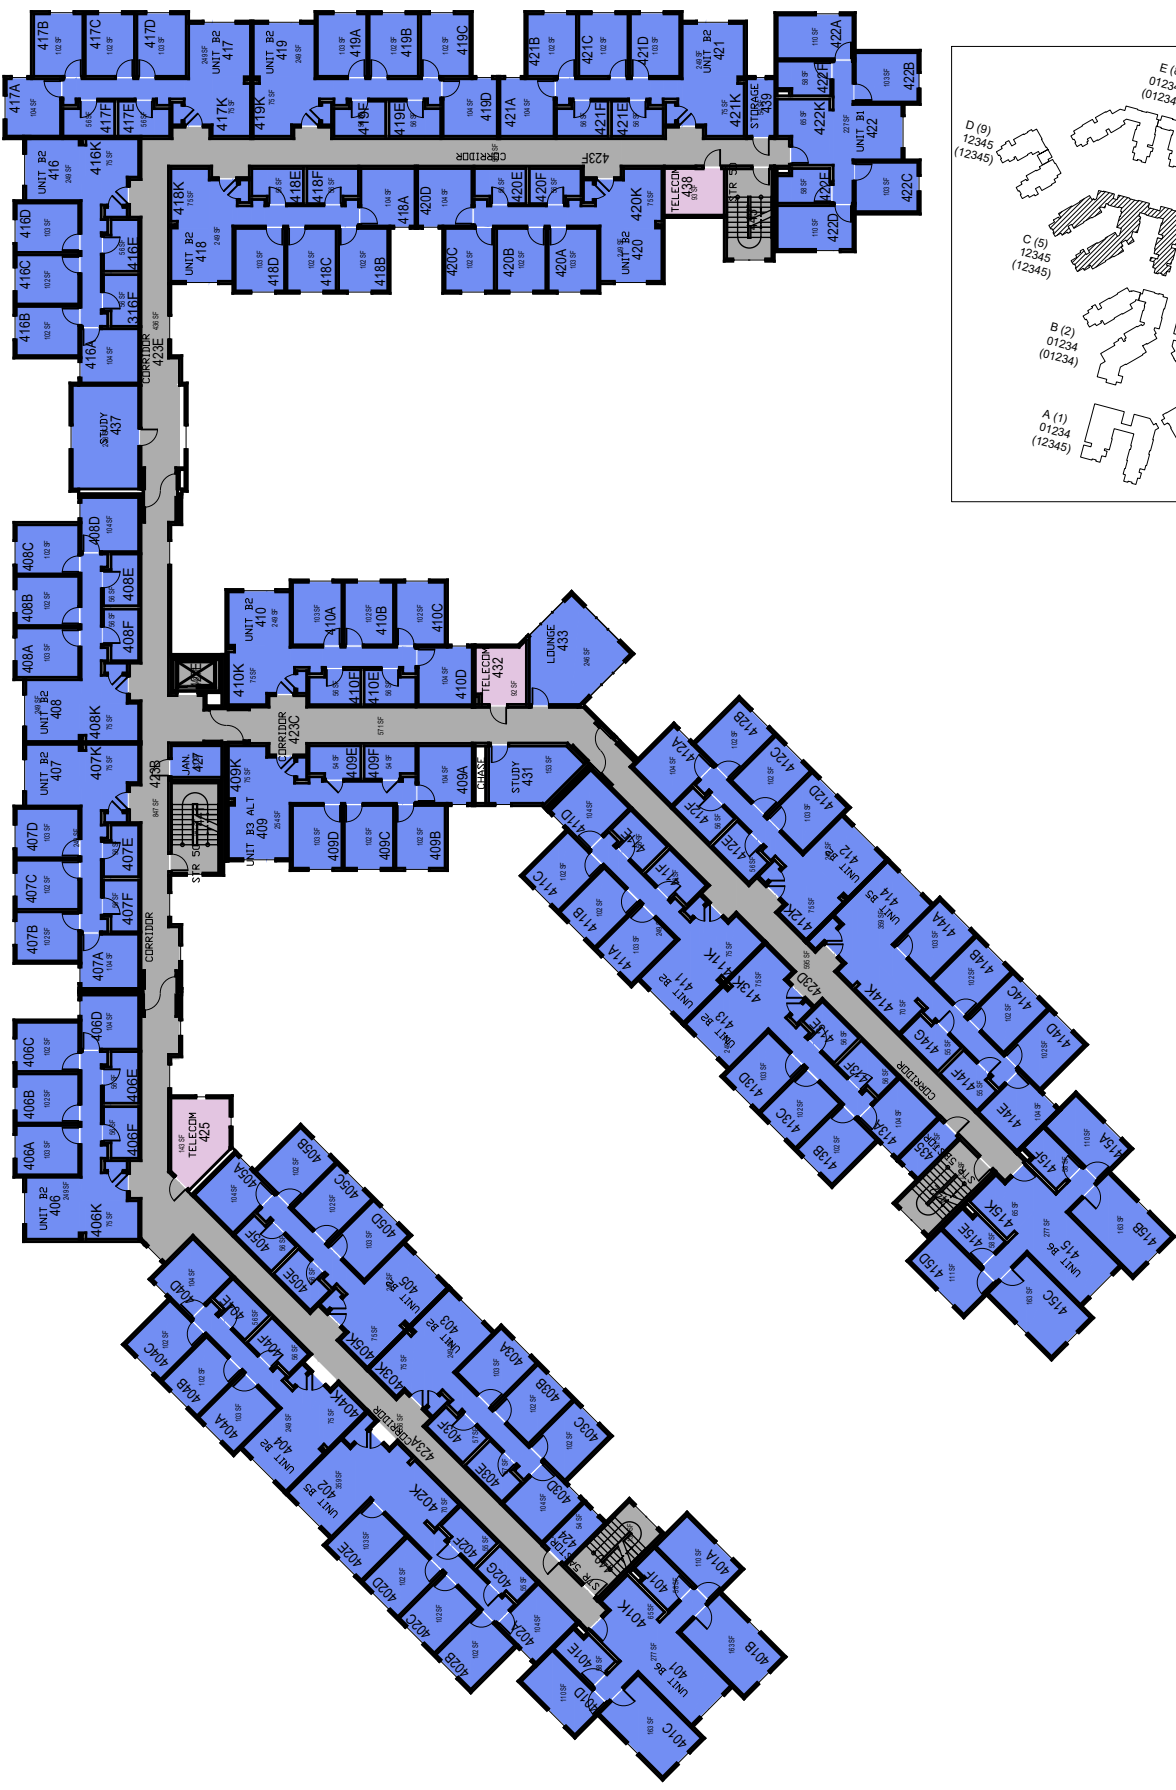

FACILITIES MANAGEMENT AND DEVELOPMENT

000 UNASSIGN	400 STUDY	800 HEALTH
100 CLASS	500 SPECIAL	900 RESIDENTIAL
200 LAB	600 GENERAL	
300 OFFICE	700 SUPPORT	

October 2020

1"=35'

Room Use

Corralitos

Floor 4  
Space Data [http://afd.calpoly.edu/facilities/spacefacility/space\\_data.asp](http://afd.calpoly.edu/facilities/spacefacility/space_data.asp)

FACILITIES MANAGEMENT AND DEVELOPMENT

000 UNASSIGN	400 STUDY	800 HEALTH
100 CLASS	500 SPECIAL	900 RESIDENTIAL
200 LAB	600 GENERAL	
300 OFFICE	700 SUPPORT	

October 2020

1"=35'

Room Use

Corralitos

Floor 5  
Space Data [http://afd.calpoly.edu/facilities/spacefacility/space\\_data.asp](http://afd.calpoly.edu/facilities/spacefacility/space_data.asp)