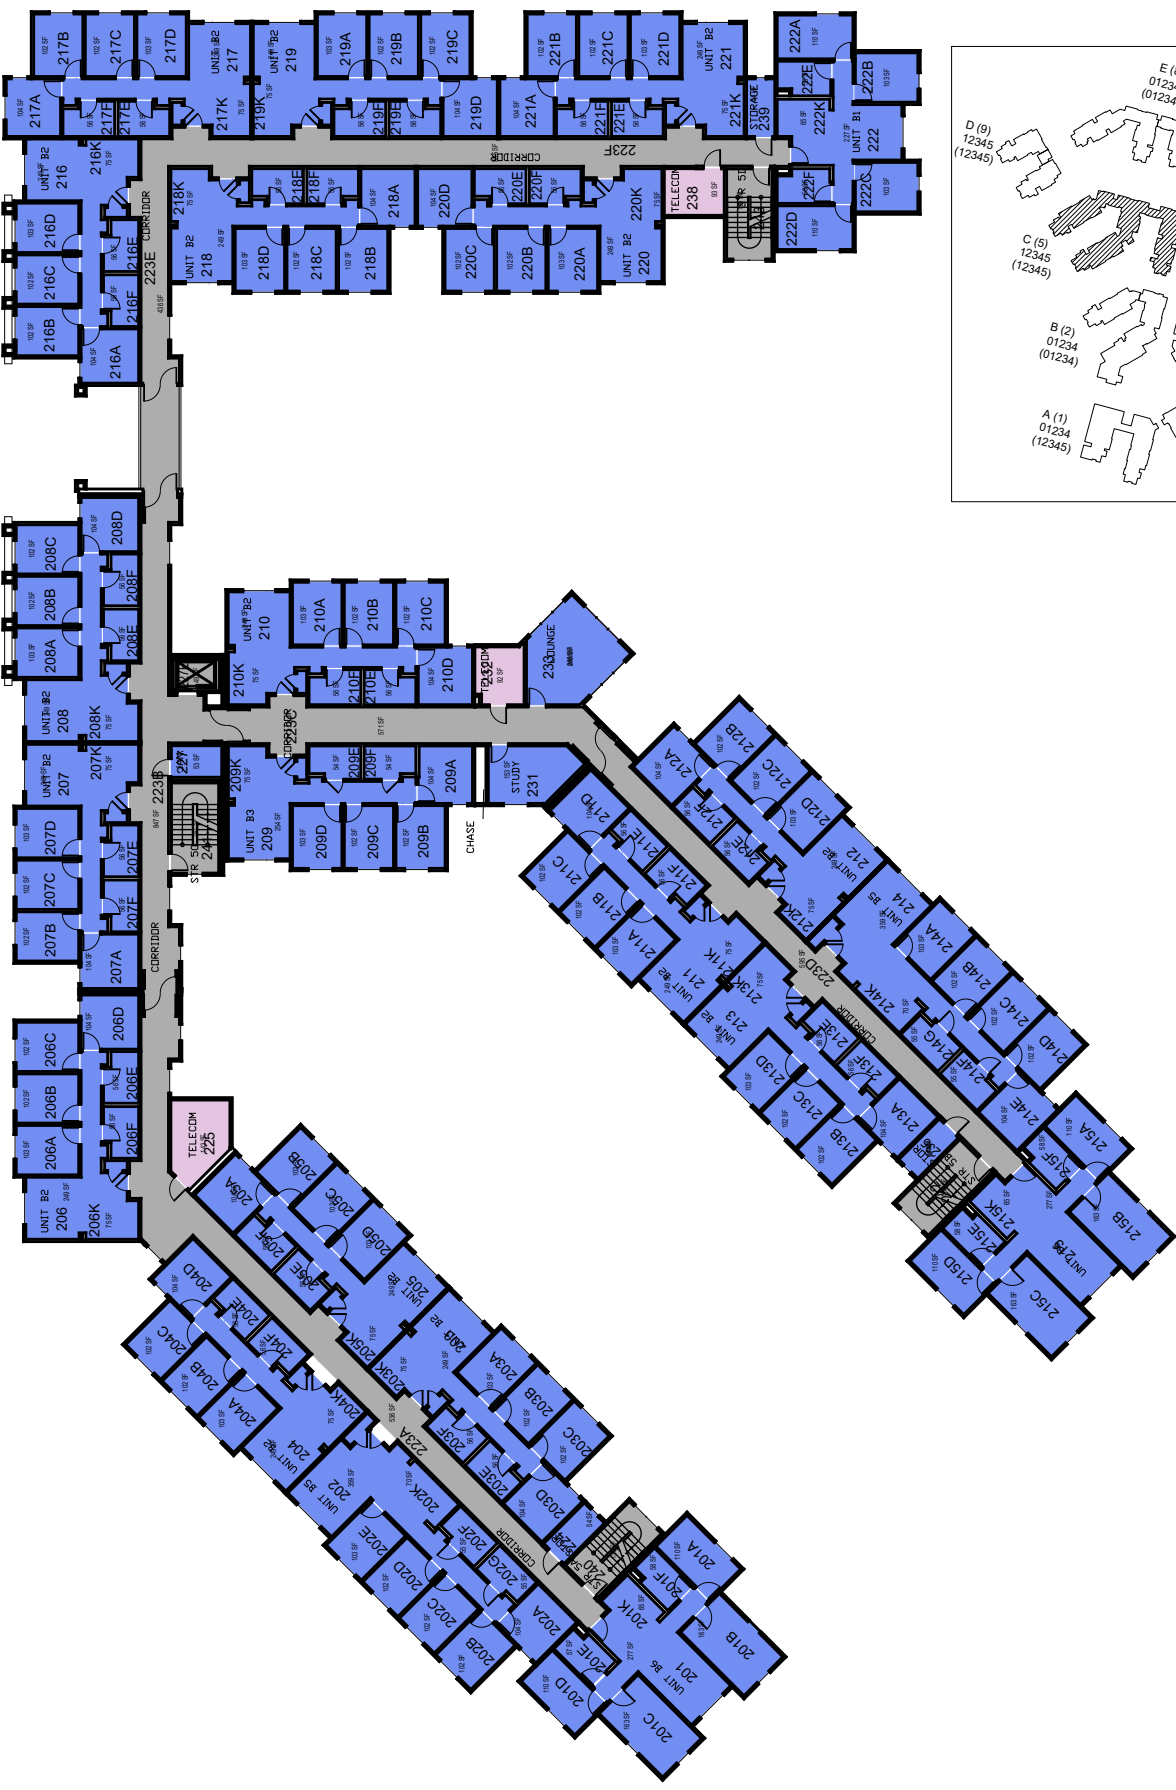

**CAL POLY**

Corralitos

Poly Canyon Village

Floor 1

Space Data [http://afd.calpoly.edu/facilities/spacefacility/space\\_data.asp](http://afd.calpoly.edu/facilities/spacefacility/space_data.asp)

FACILITIES MANAGEMENT AND DEVELOPMENT

000 UNASSIGN	400 STUDY	800 HEALTH
100 CLASS	500 SPECIAL	900 RESIDENTIAL
200 LAB	600 GENERAL	
300 OFFICE	700 SUPPORT	

October 2020

1"=35'

Room Use

**CAL POLY**

Corralitos

Floor 2  
Space Data [http://afd.calpoly.edu/facilities/spacefacility/space\\_data.asp](http://afd.calpoly.edu/facilities/spacefacility/space_data.asp)