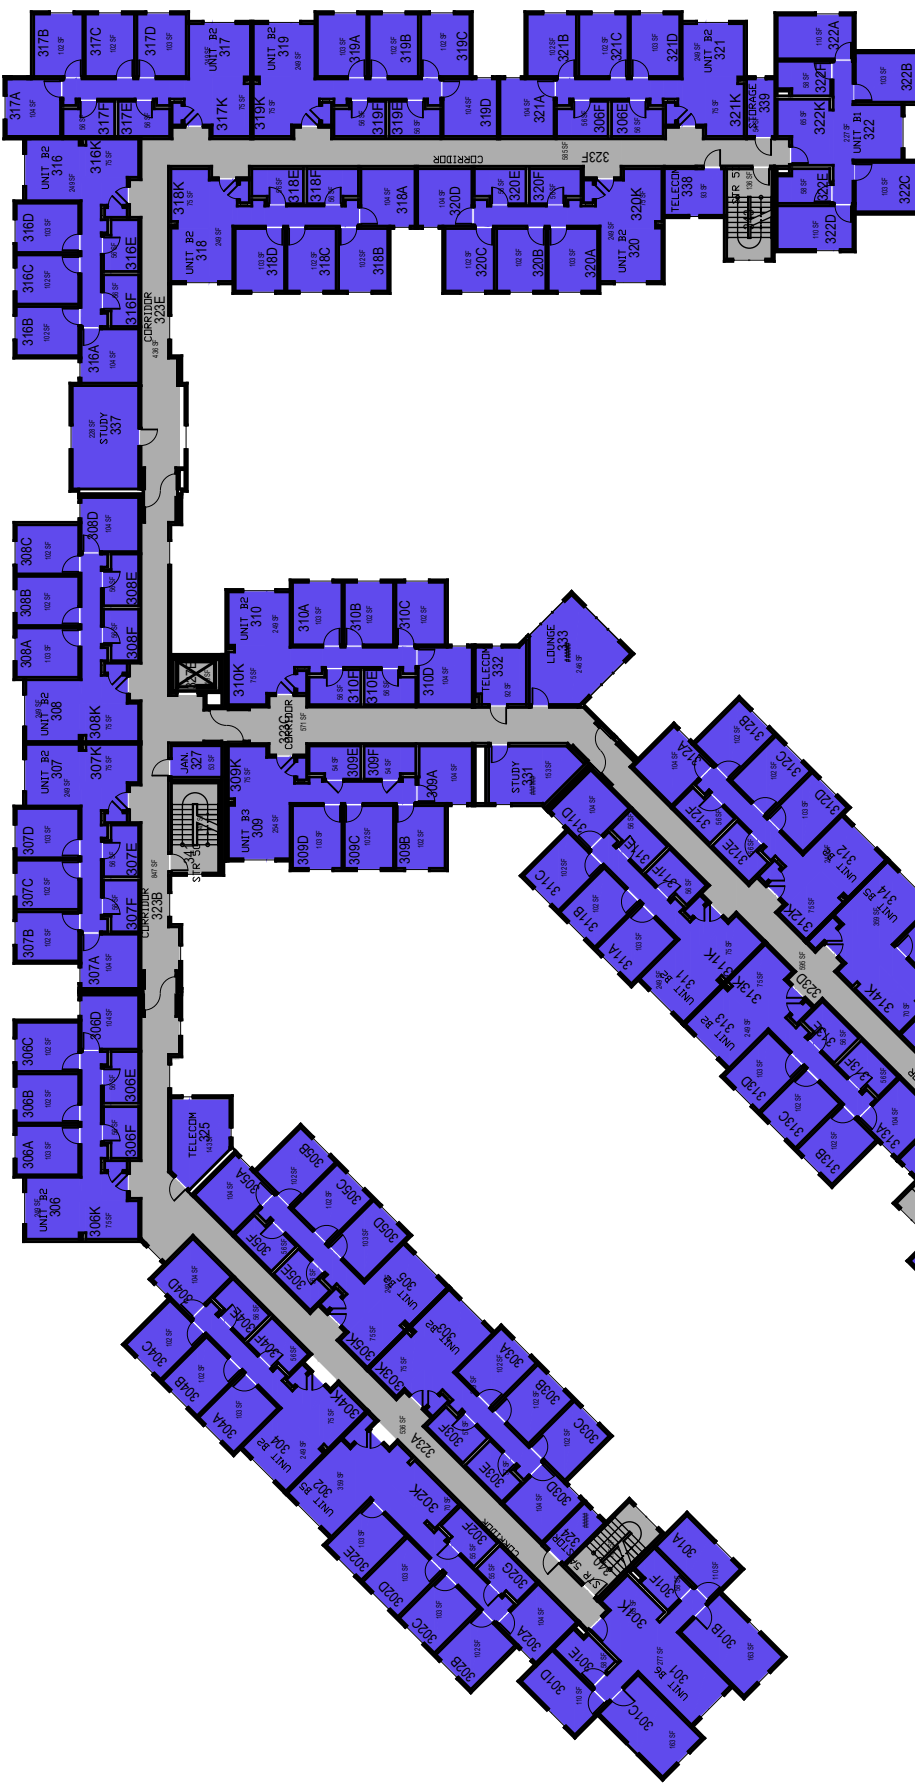

Corralitos

Floor 2 Space Data http://afd.calpoly.edu/facilities/spacefacility/space_data.asp

FACILITIES MANAGEMENT AND DEVELOPMENT

00000 UNASSIGN	107500 OCOB	120000 ACAD AFRS	137500 UNIV DEV
102500 CAFES	110000 CLA	120400 ITS	140000 STUD AFRS
105000 CAED	112500 CENG	121300 DIV/INCL	145000 PRESIDENT
117500 CSM	125000 AFD	150000 UNIV SUP	

October 2020

1"=35'

College/Division

Corralitos

Floor 3
Space Data http://afd.calpoly.edu/facilities/spacefacility/space_data.asp

FACILITIES MANAGEMENT AND DEVELOPMENT

00000 UNASSIGN	107500 OCOB	120000 ACAD AFRS	137500 UNIV DEV
102500 CAFES	110000 CLA	120400 ITS	140000 STUD AFRS
105000 CAED	112500 CENG	121300 DIV/INCL	145000 PRESIDENT
117500 CSM	125000 AFD	150000 UNIV SUP	

College/Division

October 2020

1"=35'

Corralitos

Floor 4
Space Data http://afd.calpoly.edu/facilities/spacefacility/space_data.asp

FACILITIES MANAGEMENT AND DEVELOPMENT

00000 UNASSIGN	107500 OCOB	120000 ACAD AFRS	137500 UNIV DEV
102500 CAFES	110000 CLA	120400 ITS	140000 STUD AFRS
105000 CAED	112500 CENG	121300 DIV/INCL	145000 PRESIDENT
117500 CSM	125000 AFD	150000 UNIV SUP	

October 2020

1"=35'

College/Division