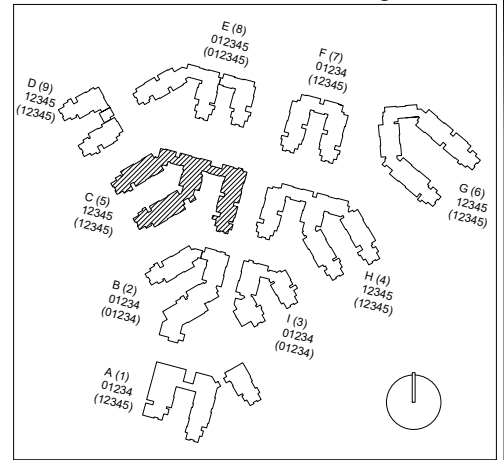

October 2020

1"=35'

College/Division

Corralitos

Floor 3
Space Data http://afd.calpoly.edu/facilities/spacefacility/space_data.asp

FACILITIES MANAGEMENT AND DEVELOPMENT

00000 UNASSIGN	107500 OCOB	120000 ACAD AFRS	137500 UNIV DEV
102500 CAFES	110000 CLA	120400 ITS	140000 STUD AFRS
105000 CAED	112500 CENG	121300 DIV/INCL	145000 PRESIDENT
117500 CSM	125000 AFD	150000 UNIV SUP	

College/Division

October 2020

1"=35'

Corralitos

Floor 4
Space Data http://afd.calpoly.edu/facilities/spacefacility/space_data.asp

FACILITIES MANAGEMENT AND DEVELOPMENT

00000 UNASSIGN	107500 OCOB	120000 ACAD AFRS	137500 UNIV DEV
102500 CAFES	110000 CLA	120400 ITS	140000 STUD AFRS
105000 CAED	112500 CENG	121300 DIV/INCL	145000 PRESIDENT
117500 CSM	125000 AFD	150000 UNIV SUP	

October 2020

1"=35'

College/Division

Corralitos

Floor 5
 Space Data http://afd.calpoly.edu/facilities/spacefacility/space_data.asp

FACILITIES MANAGEMENT AND DEVELOPMENT

00000 UNASSIGN	107500 OCOB	120000 ACAD AFRS	137500 UNIV DEV
102500 CAFES	110000 CLA	120400 ITS	140000 STUD AFRS
105000 CAED	112500 CENG	121300 DIV/INCL	145000 PRESIDENT
117500 CSM	125000 AFD	150000 UNIV SUP	

October 2020

1"=35'

College/Division