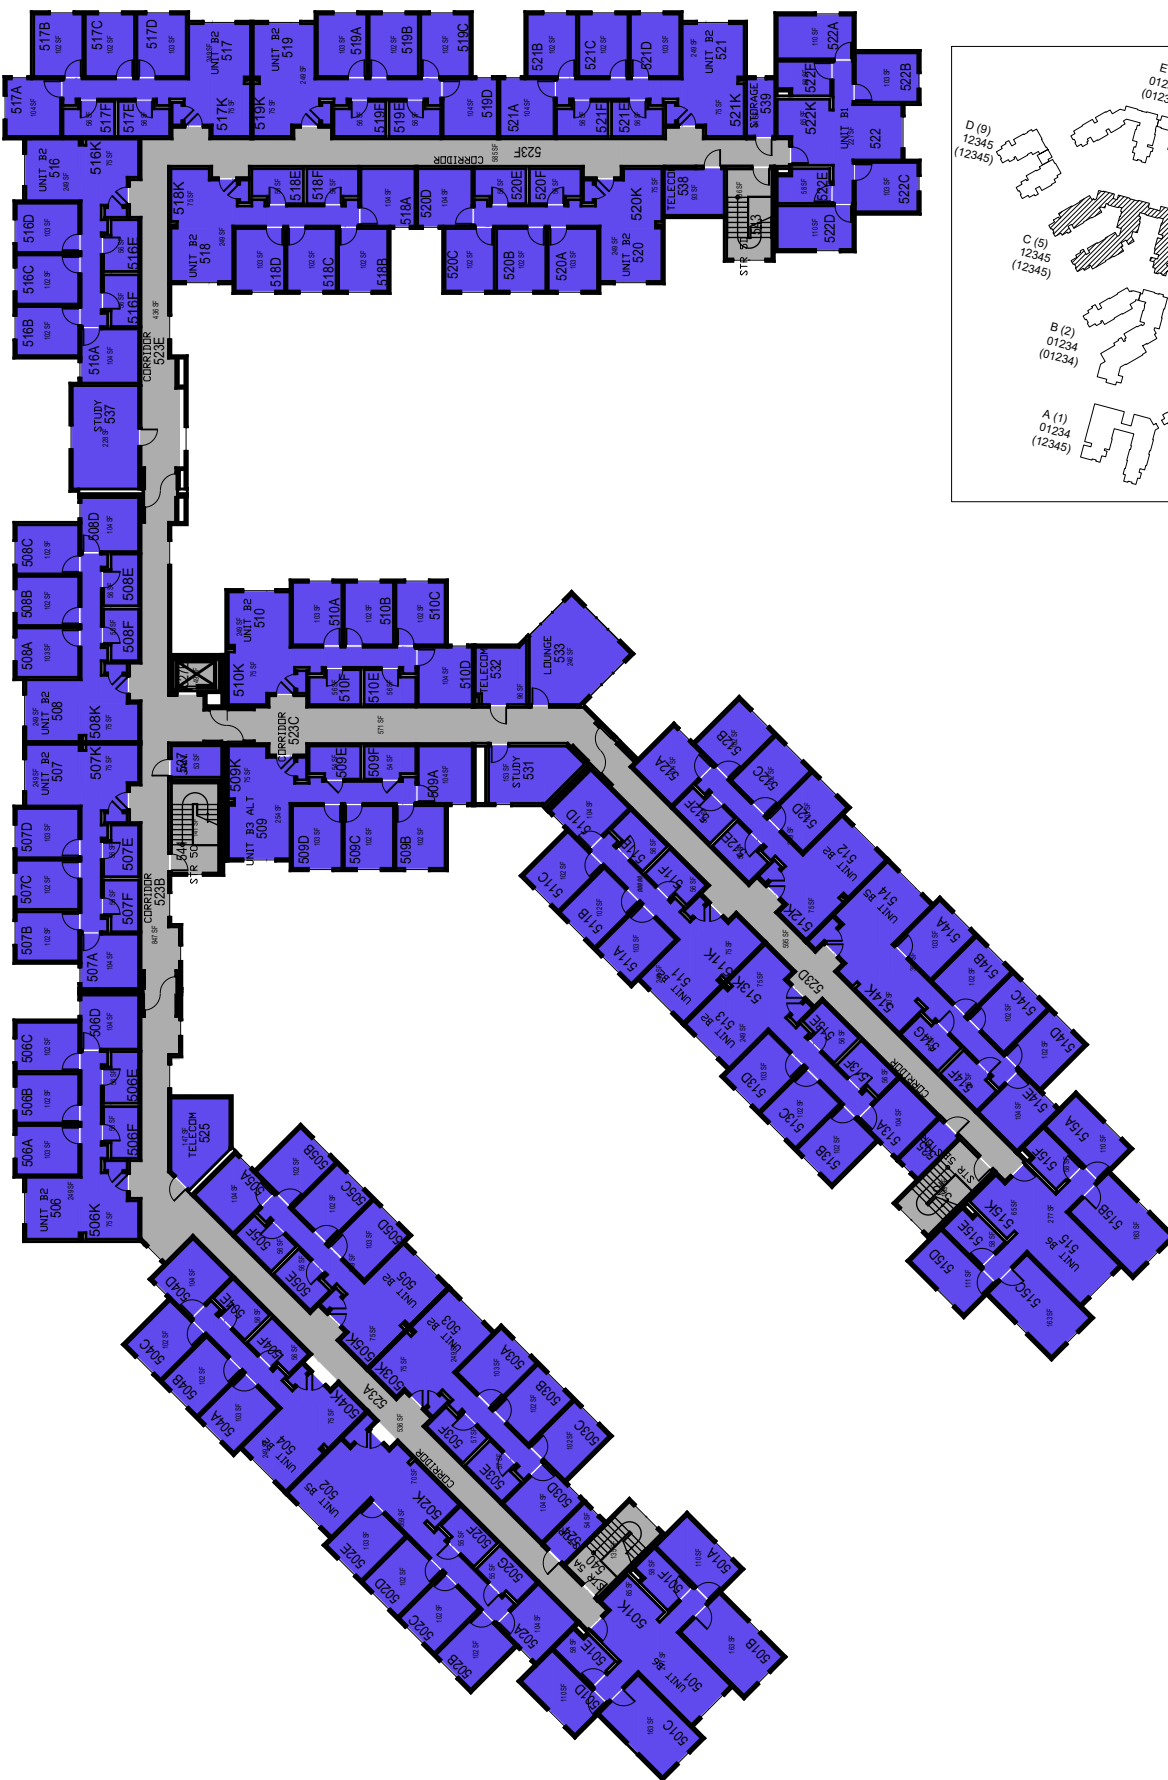

Corralitos

Floor 2 Space Data http://afd.calpoly.edu/facilities/spacefacility/space_data.asp

FACILITIES MANAGEMENT AND DEVELOPMENT

00000 UNASSIGN	107500 OCOB	120000 ACAD AFRS	137500 UNIV DEV
102500 CAFES	110000 CLA	120400 ITS	140000 STUD AFRS
105000 CAED	112500 CENG	121300 DIV/INCL	145000 PRESIDENT
117500 CSM	125000 AFD	150000 UNIV SUP	

October 2020

1"=35'

College/Division

Corralitos

Floor 3
Space Data http://afd.calpoly.edu/facilities/spacefacility/space_data.asp

FACILITIES MANAGEMENT AND DEVELOPMENT

00000 UNASSIGN	107500 OCOB	120000 ACAD AFRS	137500 UNIV DEV
102500 CAFES	110000 CLA	120400 ITS	140000 STUD AFRS
105000 CAED	112500 CENG	121300 DIV/INCL	145000 PRESIDENT
117500 CSM	125000 AFD	150000 UNIV SUP	

College/Division

October 2020

1"=35'

Corralitos

Floor 4
Space Data http://afd.calpoly.edu/facilities/spacefacility/space_data.asp

FACILITIES MANAGEMENT AND DEVELOPMENT

00000 UNASSIGN	107500 OCOB	120000 ACAD AFRS	137500 UNIV DEV
102500 CAFES	110000 CLA	120400 ITS	140000 STUD AFRS
105000 CAED	112500 CENG	121300 DIV/INCL	145000 PRESIDENT
117500 CSM	125000 AFD	150000 UNIV SUP	

October 2020

1"=35'

College/Division

Corralitos

Floor 5
 Space Data http://afd.calpoly.edu/facilities/spacefacility/space_data.asp

FACILITIES MANAGEMENT AND DEVELOPMENT

00000 UNASSIGN	107500 OCOB	120000 ACAD AFRS	137500 UNIV DEV
102500 CAFES	110000 CLA	120400 ITS	140000 STUD AFRS
105000 CAED	112500 CENG	121300 DIV/INCL	145000 PRESIDENT
117500 CSM	125000 AFD	150000 UNIV SUP	