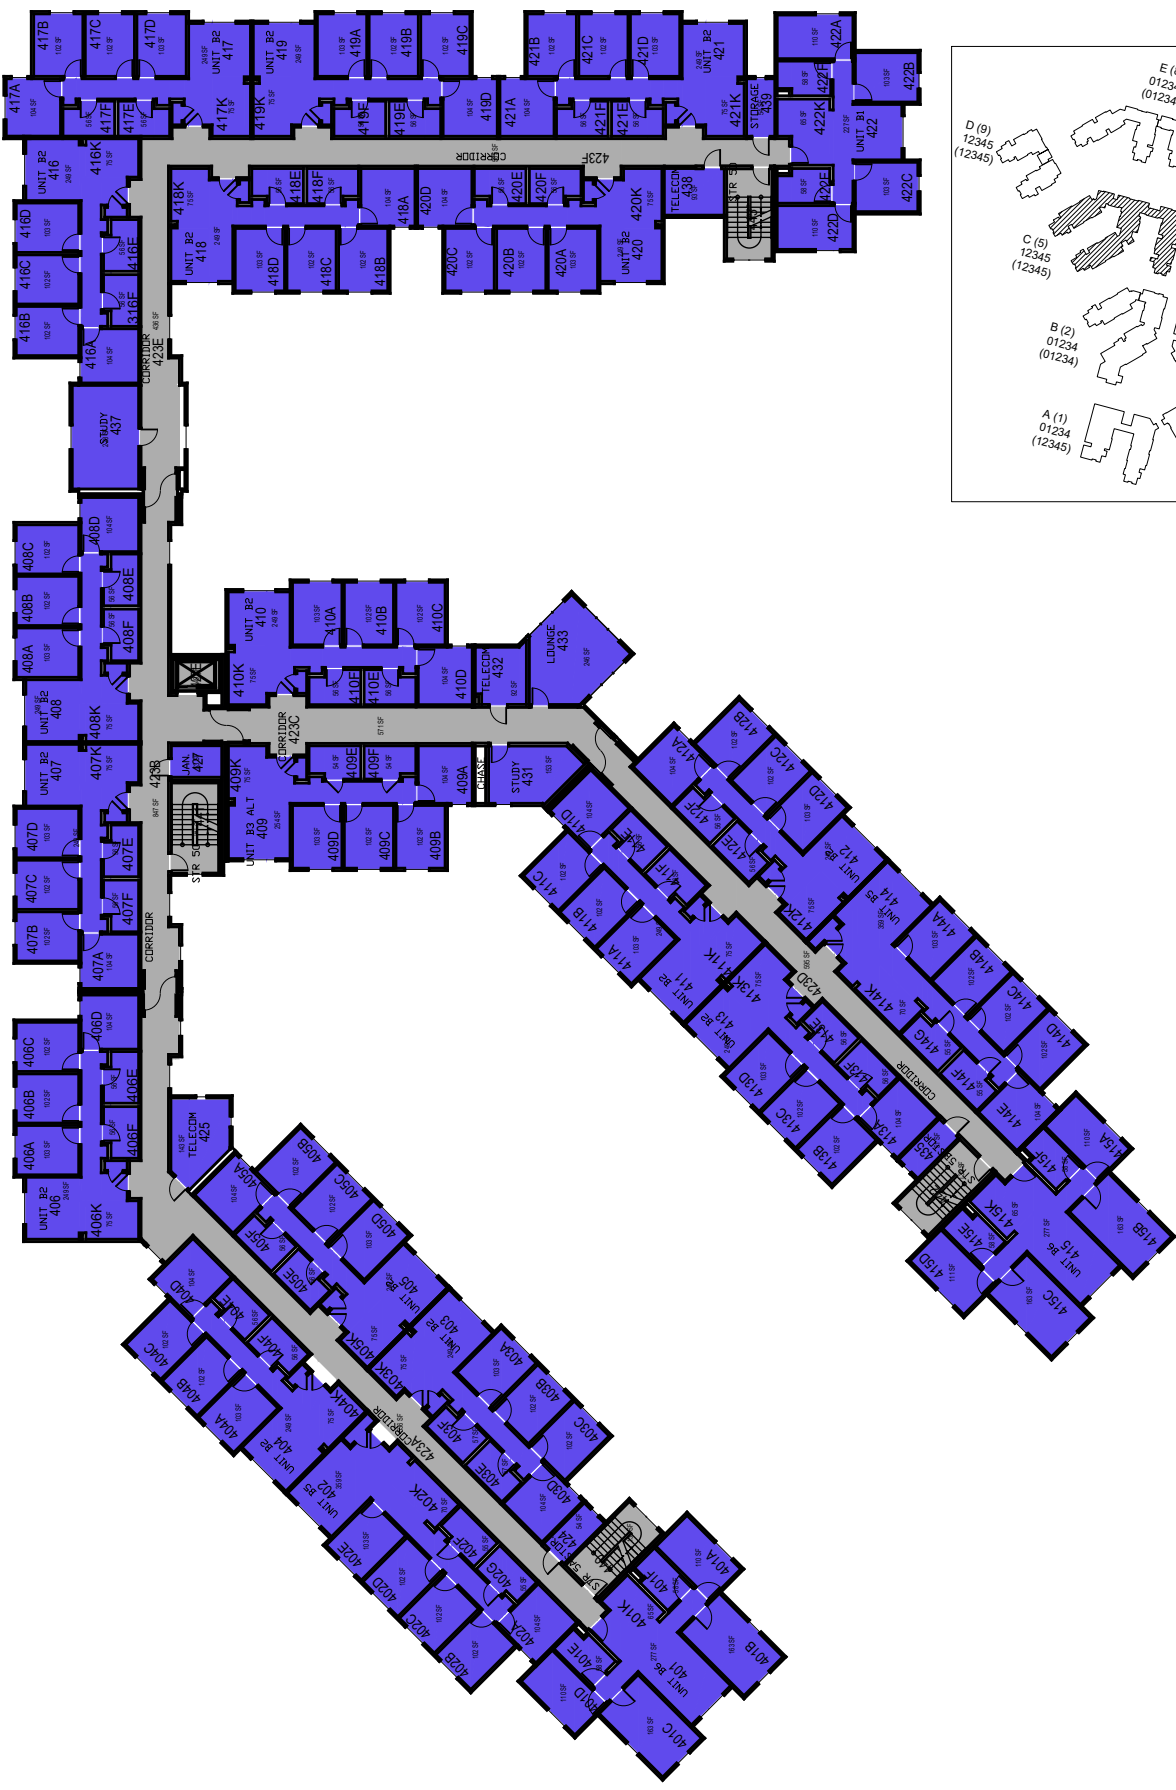

Corralitos

Floor 2 Space Data http://afd.calpoly.edu/facilities/spacefacility/space_data.asp

FACILITIES MANAGEMENT AND DEVELOPMENT

00000 UNASSIGN	107500 OCOB	120000 ACAD AFRS	137500 UNIV DEV
102500 CAFES	110000 CLA	120400 ITS	140000 STUD AFRS
105000 CAED	112500 CENG	121300 DIV/INCL	145000 PRESIDENT
117500 CSM	125000 AFD	150000 UNIV SUP	

October 2020

1"=35'

College/Division

Corralitos

Floor 3
Space Data http://afd.calpoly.edu/facilities/spacefacility/space_data.asp

FACILITIES MANAGEMENT AND DEVELOPMENT

00000 UNASSIGN	107500 OCOB	120000 ACAD AFRS	137500 UNIV DEV
102500 CAFES	110000 CLA	120400 ITS	140000 STUD AFRS
105000 CAED	112500 CENG	121300 DIV/INCL	145000 PRESIDENT
117500 CSM	125000 AFD	150000 UNIV SUP	

College/Division

October 2020

1"=35'

Corralitos

Floor 4
Space Data http://afd.calpoly.edu/facilities/spacefacility/space_data.asp

FACILITIES MANAGEMENT AND DEVELOPMENT

00000 UNASSIGN	107500 OCOB	120000 ACAD AFRS	137500 UNIV DEV
102500 CAFES	110000 CLA	120400 ITS	140000 STUD AFRS
105000 CAED	112500 CENG	121300 DIV/INCL	145000 PRESIDENT
117500 CSM	125000 AFD	150000 UNIV SUP	

October 2020

1"=35'

College/Division