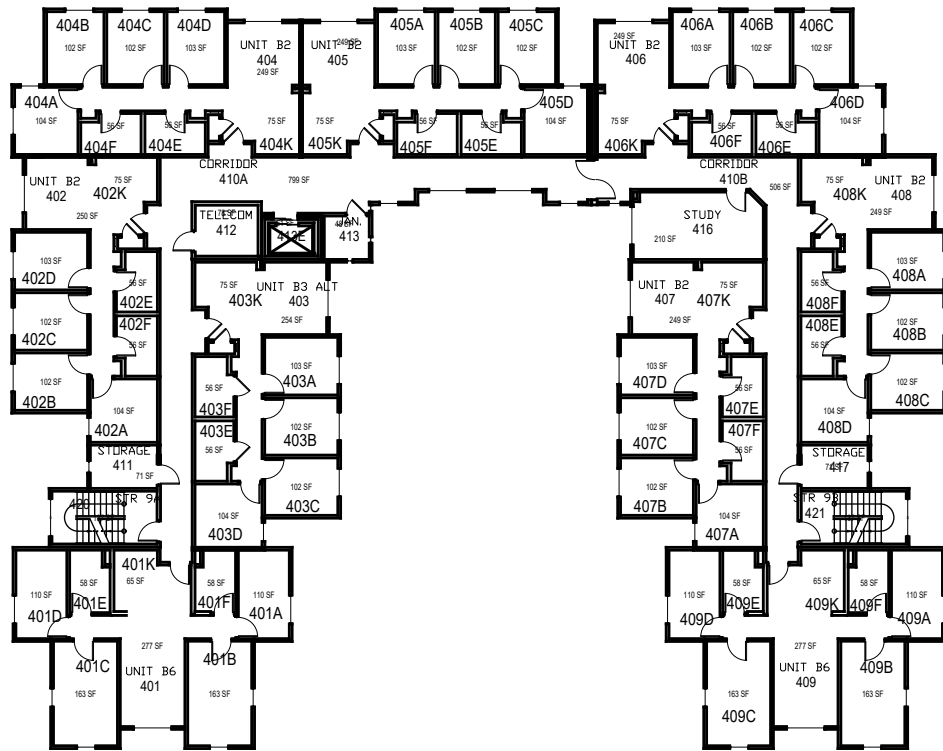

October 2020

CAL POLY

Dover

Floor 2
 Space Data http://afd.calpoly.edu/facilities/spacefacility/space_data.asp

FACILITIES MANAGEMENT AND DEVELOPMENT

1"-30'

October 2020

CAL POLY

Dover

Floor 3
Space Data http://afd.calpoly.edu/facilities/spacefacility/space_data.asp

FACILITIES MANAGEMENT AND DEVELOPMENT

1"-30'

October 2020

CAL POLY

Dover

Floor 4
 Space Data http://afd.calpoly.edu/facilities/spacefacility/space_data.asp