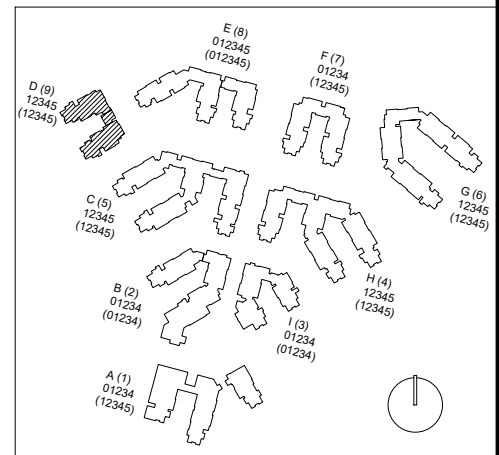

October 2020

CAL POLY

Dover

Poly Canyon Village

Floor 1

Space Data http://afd.calpoly.edu/facilities/spacefacility/space_data.asp

FACILITIES MANAGEMENT AND DEVELOPMENT

1"-30'

October 2020

CAL POLY

Dover

Floor 2
 Space Data http://afd.calpoly.edu/facilities/spacefacility/space_data.asp

FACILITIES MANAGEMENT AND DEVELOPMENT

1"-30'

October 2020

CAL POLY

Dover

Floor 3
Space Data http://afd.calpoly.edu/facilities/spacefacility/space_data.asp

FACILITIES MANAGEMENT AND DEVELOPMENT

1"-30'

October 2020

CAL POLY

Dover

Floor 4
 Space Data http://afd.calpoly.edu/facilities/spacefacility/space_data.asp

FACILITIES MANAGEMENT AND DEVELOPMENT

1"-30'

October 2020

CAL POLY

Dover

Floor 5
 Space Data http://afd.calpoly.edu/facilities/spacefacility/space_data.asp

FACILITIES MANAGEMENT AND DEVELOPMENT

1"-30'