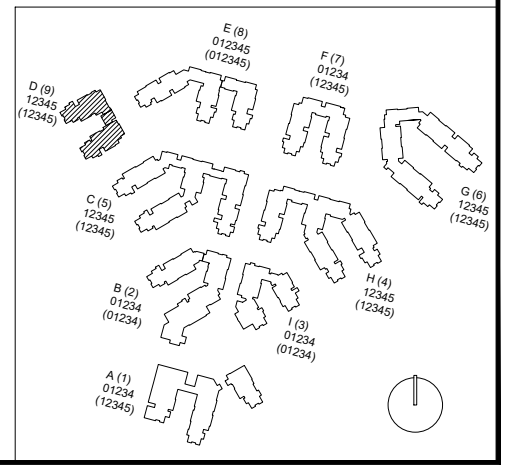

October 2020

CAL POLY

Dover

Poly Canyon Village

Floor 1

Space Data http://afd.calpoly.edu/facilities/spacefacility/space_data.asp

FACILITIES MANAGEMENT AND DEVELOPMENT

1"-30'