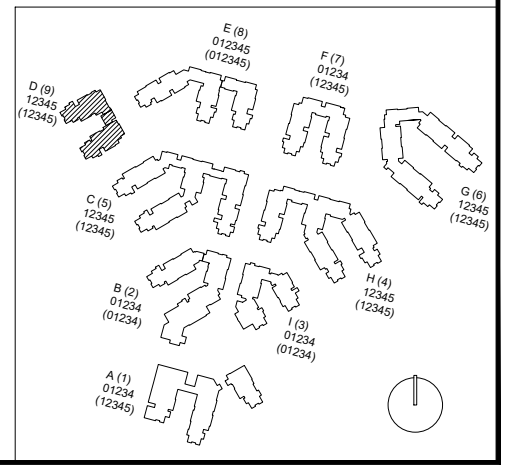

Dover

Floor 3
Space Data http://afd.calpoly.edu/facilities/spacefacility/space_data.asp

FACILITIES MANAGEMENT AND DEVELOPMENT

1"-30'

October 2020

CAL POLY

Dover

Floor 4
 Space Data http://afd.calpoly.edu/facilities/spacefacility/space_data.asp

FACILITIES MANAGEMENT AND DEVELOPMENT

1"-30'

October 2020

CAL POLY

Dover

Floor 5
 Space Data http://afd.calpoly.edu/facilities/spacefacility/space_data.asp

FACILITIES MANAGEMENT AND DEVELOPMENT

1"-30'