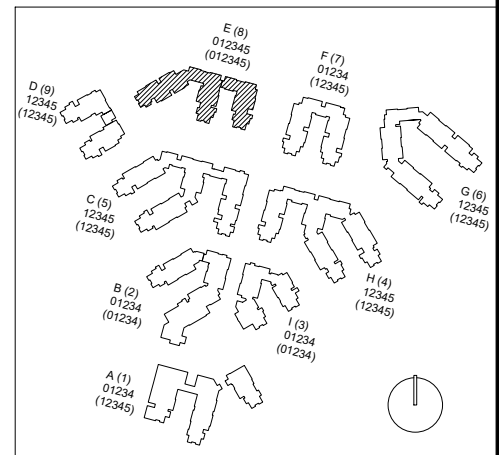

Floor 1

FACILITIES MANAGEMENT AND DEVELOPMENT

Space Data http://afd.calpoly.edu/facilities/spacefacility/space_data.asp

March 2022

1"=35'

Estrella

Floor 2

FACILITIES MANAGEMENT AND DEVELOPMENT

Space Data http://afd.calpoly.edu/facilities/spacefacility/space_data.asp

March 2022

1"=35'

Estrella

Floor 3

FACILITIES MANAGEMENT AND DEVELOPMENT

Space Data http://afd.calpoly.edu/facilities/spacefacility/space_data.asp