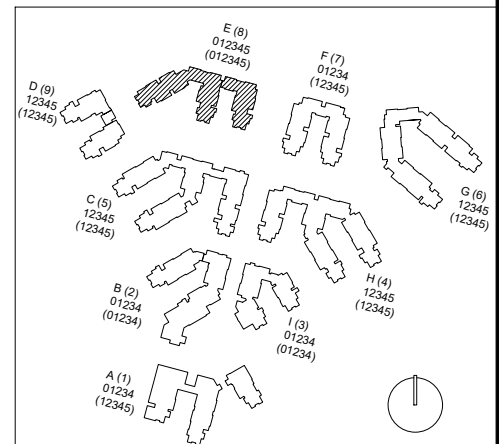

CAL POLY

Estrella

Floor 0
Space Data http://afd.calpoly.edu/facilities/spacefacility/space_data.asp

FACILITIES MANAGEMENT AND DEVELOPMENT

October 2020

1"=35'

CAL POLY

Estrella

Poly Canyon Village
 Floor 1
 Space Data http://afd.calpoly.edu/facilities/spacefacility/space_data.asp

FACILITIES MANAGEMENT AND DEVELOPMENT

October 2020

1"=35'

CAL POLY

Estrella

Floor 2

Space Data http://afd.calpoly.edu/facilities/spacefacility/space_data.asp

FACILITIES MANAGEMENT AND DEVELOPMENT

October 2020

1"=35'

CAL POLY

Estrella

Floor 3
Space Data http://afd.calpoly.edu/facilities/spacefacility/space_data.asp

FACILITIES MANAGEMENT AND DEVELOPMENT

October 2020