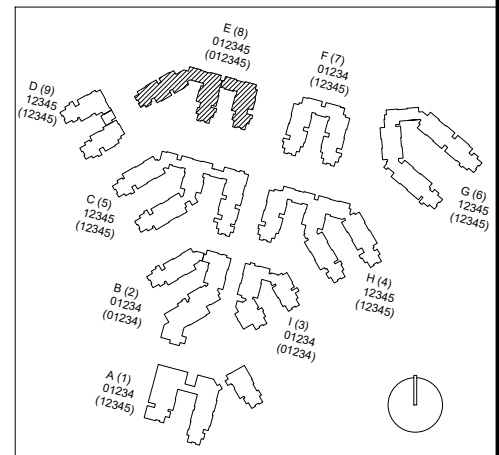

Space Data http://afd.calpoly.edu/facilities/spacefacility/space_data.asp

March 2022

1"=35'

Estrella

Floor 3

FACILITIES MANAGEMENT AND DEVELOPMENT

Space Data http://afd.calpoly.edu/facilities/spacefacility/space_data.asp

March 2022

1"=35'

Estrella

Floor 4

FACILITIES MANAGEMENT AND DEVELOPMENT

Space Data http://afd.calpoly.edu/facilities/spacefacility/space_data.asp

March 2022

1"=35'