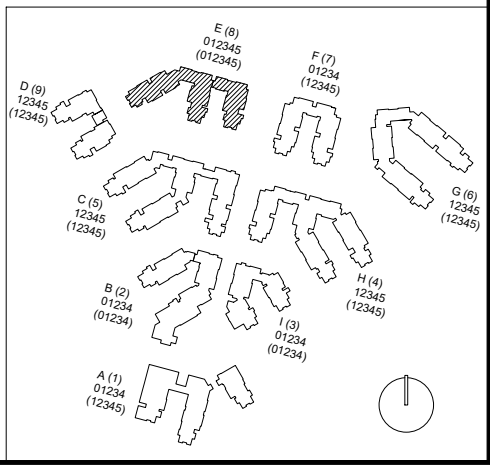

Estrella

Floor 3

FACILITIES MANAGEMENT AND DEVELOPMENT

Space Data <http://afd.calpoly.edu/facilities/spacefacility/space_data.asp>

March 2022

1"=35'