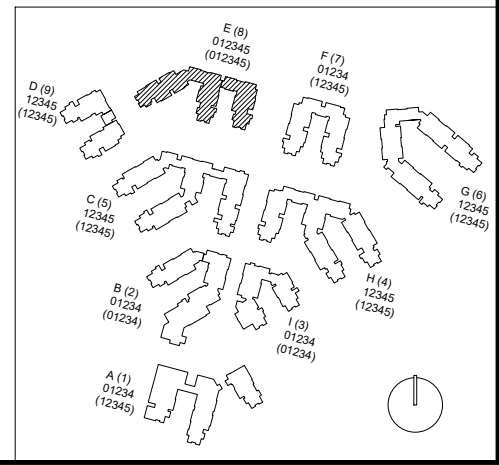

CAL POLY

Estrella

Floor 0
Space Data http://afd.calpoly.edu/facilities/spacefacility/space_data.asp

FACILITIES MANAGEMENT AND DEVELOPMENT

October 2020

1"=35'

CAL POLY

Estrella

Poly Canyon Village
 Floor 1
 Space Data http://afd.calpoly.edu/facilities/spacefacility/space_data.asp

FACILITIES MANAGEMENT AND DEVELOPMENT

October 2020

1"=35'

CAL POLY

Estrella

Floor 2

Space Data http://afd.calpoly.edu/facilities/spacefacility/space_data.asp

FACILITIES MANAGEMENT AND DEVELOPMENT

October 2020

1"=35'

CAL POLY

Estrella

Floor 3
Space Data http://afd.calpoly.edu/facilities/spacefacility/space_data.asp

FACILITIES MANAGEMENT AND DEVELOPMENT

October 2020