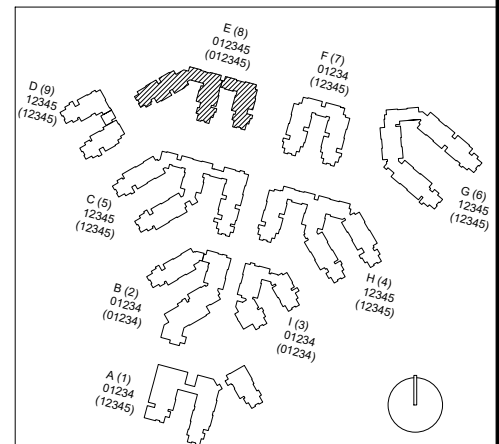

March 2022

1"=35'

Estrella

Floor 4

FACILITIES MANAGEMENT AND DEVELOPMENT

Space Data http://afd.calpoly.edu/facilities/spacefacility/space_data.asp

March 2022

1"=35'