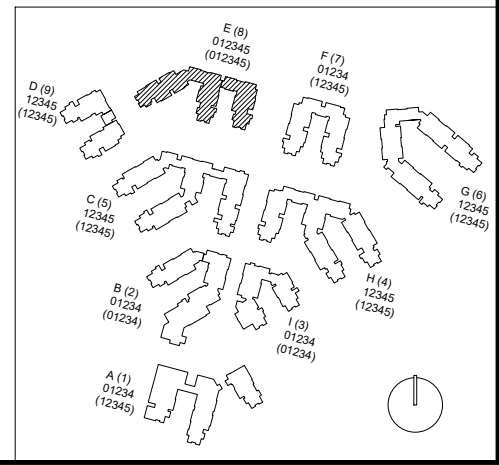

Estrella

Floor 0

FACILITIES MANAGEMENT AND DEVELOPMENT

Space Data http://afd.calpoly.edu/facilities/spacefacility/space_data.asp

March 2022

1"=35'

Estrella

Poly Canyon Village

Floor 1

FACILITIES MANAGEMENT AND DEVELOPMENT

Space Data http://afd.calpoly.edu/facilities/spacefacility/space_data.asp

March 2022

1"=35'

Estrella

Floor 2

FACILITIES MANAGEMENT AND DEVELOPMENT