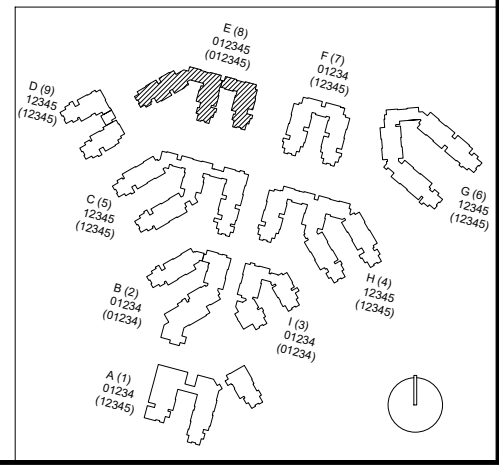

CAL POLY

Estrella

Floor 0
Space Data http://afd.calpoly.edu/facilities/spacefacility/space_data.asp

FACILITIES MANAGEMENT AND DEVELOPMENT

October 2020

1"=35'

CAL POLY

Estrella

Poly Canyon Village
 Floor 1
 Space Data http://afd.calpoly.edu/facilities/spacefacility/space_data.asp

FACILITIES MANAGEMENT AND DEVELOPMENT

October 2020

1"=35'

CAL POLY

Estrella

Floor 2

Space Data http://afd.calpoly.edu/facilities/spacefacility/space_data.asp

FACILITIES MANAGEMENT AND DEVELOPMENT

October 2020

1"=35'

CAL POLY

Estrella

Floor 3
Space Data http://afd.calpoly.edu/facilities/spacefacility/space_data.asp

FACILITIES MANAGEMENT AND DEVELOPMENT

October 2020