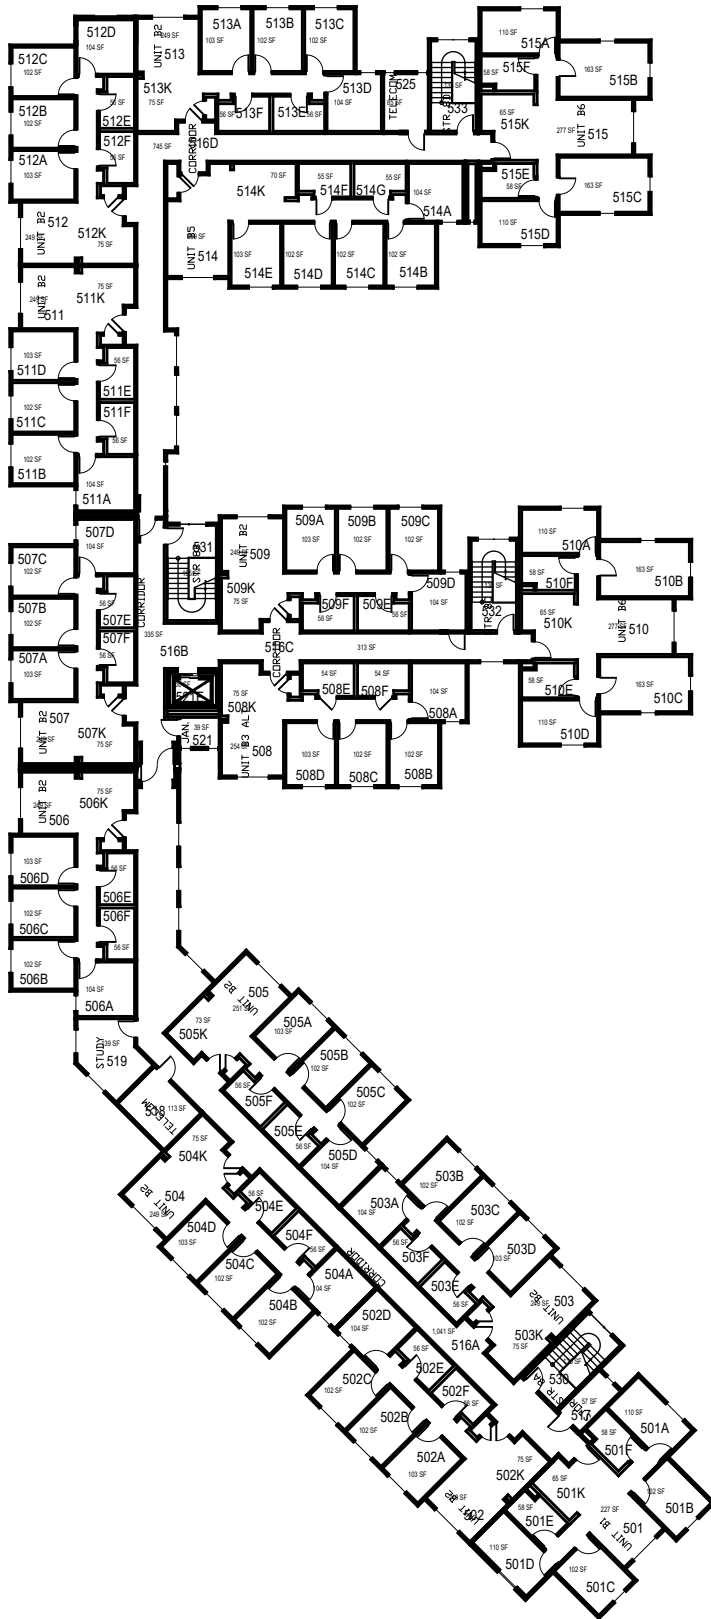

Space Data http://afd.calpoly.edu/facilities/spacefacility/space_data.asp

March 2022

1"=35'

Estrella

Floor 3

FACILITIES MANAGEMENT AND DEVELOPMENT

Space Data http://afd.calpoly.edu/facilities/spacefacility/space_data.asp

March 2022

1"=35'

Estrella

Floor 4

FACILITIES MANAGEMENT AND DEVELOPMENT

Space Data http://afd.calpoly.edu/facilities/spacefacility/space_data.asp

March 2022

1"=35'