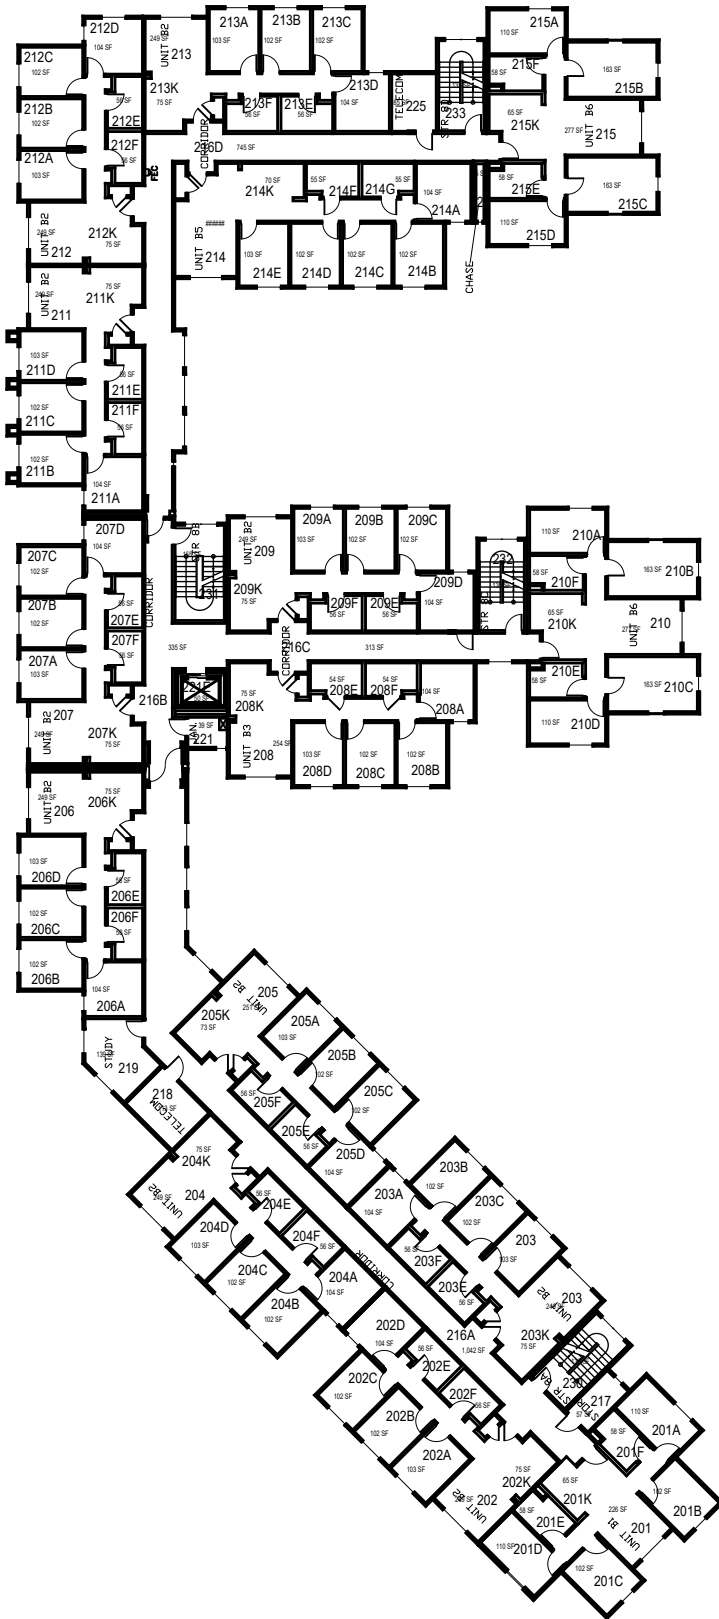

CAL POLY

Estrella

Floor 0
Space Data http://afd.calpoly.edu/facilities/spacefacility/space_data.asp

FACILITIES MANAGEMENT AND DEVELOPMENT

October 2020

1"=35'

CAL POLY

Estrella

Poly Canyon Village
 Floor 1
 Space Data http://afd.calpoly.edu/facilities/spacefacility/space_data.asp

FACILITIES MANAGEMENT AND DEVELOPMENT

October 2020

1"=35'

CAL POLY

Estrella

Floor 2

Space Data http://afd.calpoly.edu/facilities/spacefacility/space_data.asp

FACILITIES MANAGEMENT AND DEVELOPMENT

October 2020

1"=35'

CAL POLY

Estrella

Floor 3
Space Data http://afd.calpoly.edu/facilities/spacefacility/space_data.asp

FACILITIES MANAGEMENT AND DEVELOPMENT

October 2020