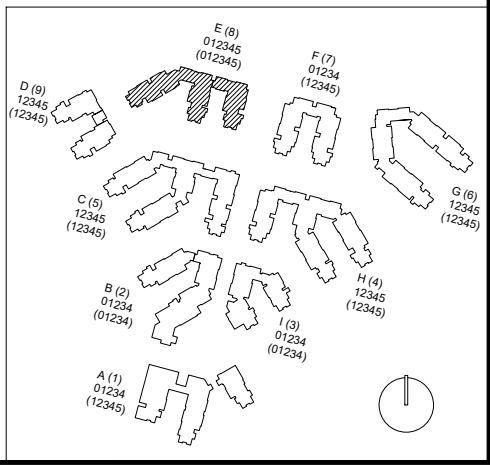

FACILITIES MANAGEMENT AND DEVELOPMENT

October 2020

1"=35'

CAL POLY

Estrella

Floor 3
Space Data http://afd.calpoly.edu/facilities/spacefacility/space_data.asp

FACILITIES MANAGEMENT AND DEVELOPMENT

October 2020

1"=35'

CAL POLY

Estrella

Floor 4
Space Data http://afd.calpoly.edu/facilities/spacefacility/space_data.asp

FACILITIES MANAGEMENT AND DEVELOPMENT

October 2020

1"=35'

CAL POLY