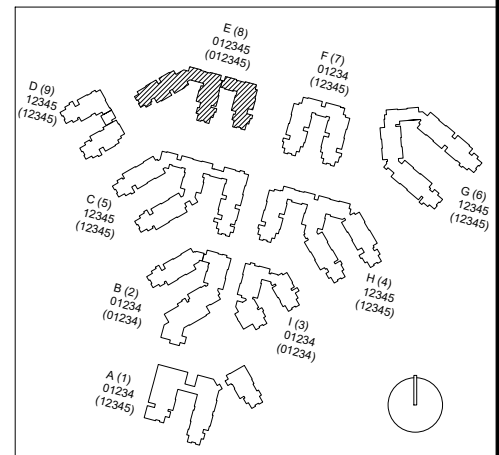

FACILITIES MANAGEMENT AND DEVELOPMENT

October 2020

1"=35'

CAL POLY

Estrella

Floor 3
Space Data http://afd.calpoly.edu/facilities/spacefacility/space_data.asp

FACILITIES MANAGEMENT AND DEVELOPMENT

October 2020

1"=35'

CAL POLY

Estrella

Floor 4
Space Data http://afd.calpoly.edu/facilities/spacefacility/space_data.asp

FACILITIES MANAGEMENT AND DEVELOPMENT

October 2020

1"=35'

CAL POLY

Estrella

Floor 5
Space Data http://afd.calpoly.edu/facilities/spacefacility/space_data.asp

FACILITIES MANAGEMENT AND DEVELOPMENT

October 2020

1"=35'