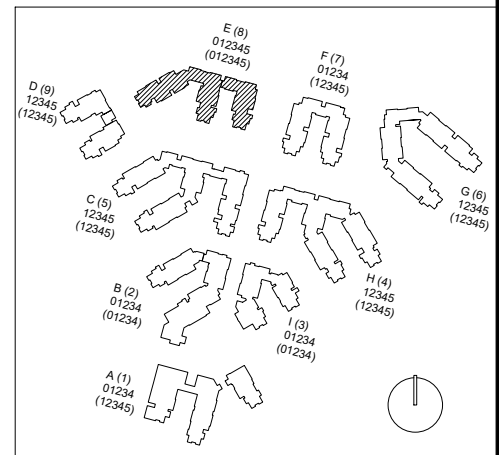

FACILITIES MANAGEMENT AND DEVELOPMENT

000 UNASSIGN	400 STUDY	800 HEALTH
100 CLASS	500 SPECIAL	900 RESIDENTIAL
200 LAB	600 GENERAL	
300 OFFICE	700 SUPPORT	

October 2020

1"=35'

Room Use

CAL POLY

Estrella

Floor 3
Space Data http://afd.calpoly.edu/facilities/spacefacility/space_data.asp