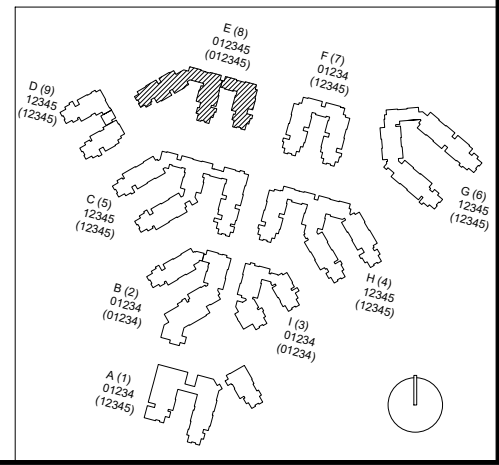

FACILITIES MANAGEMENT AND DEVELOPMENT

000 UNASSIGN	400 STUDY	800 HEALTH
100 CLASS	500 SPECIAL	900 RESIDENTIAL
200 LAB	600 GENERAL	
300 OFFICE	700 SUPPORT	

Room Use

October 2020

1"=35'

CAL POLY

Estrella

Floor 4
 Space Data http://afd.calpoly.edu/facilities/spacefacility/space_data.asp