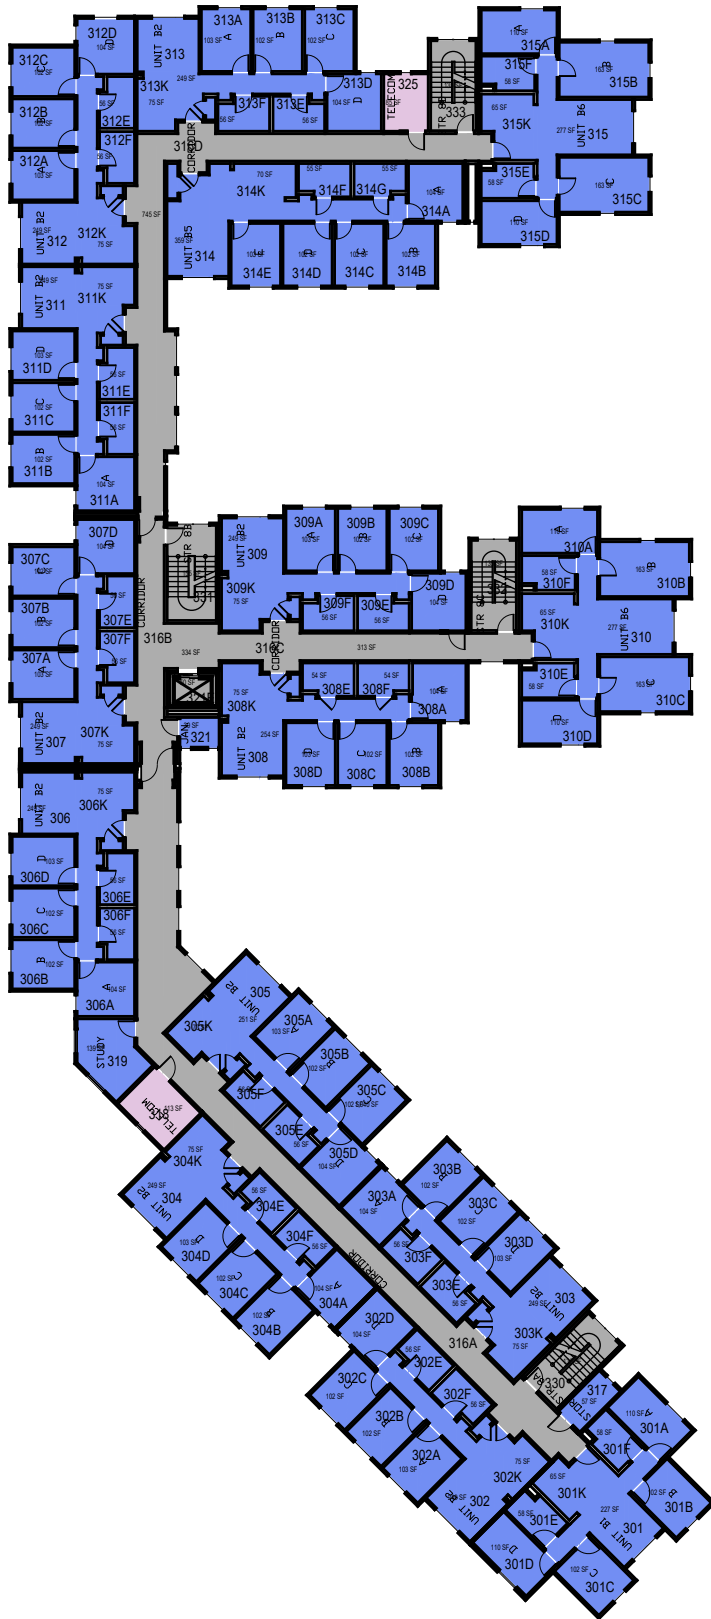

Room Use

October 2020

1"=35'

CAL POLY

Estrella

Poly Canyon Village

Floor 1

Space Data http://afd.calpoly.edu/facilities/spacefacility/space_data.asp

FACILITIES MANAGEMENT AND DEVELOPMENT

000 UNASSIGN	400 STUDY	800 HEALTH
100 CLASS	500 SPECIAL	900 RESIDENTIAL
200 LAB	600 GENERAL	
300 OFFICE	700 SUPPORT	

Room Use

October 2020

1"=35'

CAL POLY

Estrella

Floor 2
Space Data http://afd.calpoly.edu/facilities/spacefacility/space_data.asp

FACILITIES MANAGEMENT AND DEVELOPMENT

000 UNASSIGN	400 STUDY	800 HEALTH
100 CLASS	500 SPECIAL	900 RESIDENTIAL
200 LAB	600 GENERAL	
300 OFFICE	700 SUPPORT	

October 2020

1"=35'

Room Use

CAL POLY

Estrella

Floor 3
Space Data http://afd.calpoly.edu/facilities/spacefacility/space_data.asp

FACILITIES MANAGEMENT AND DEVELOPMENT

000 UNASSIGN	400 STUDY	800 HEALTH
100 CLASS	500 SPECIAL	900 RESIDENTIAL
200 LAB	600 GENERAL	
300 OFFICE	700 SUPPORT	

Room Use

October 2020

1"=35'

CAL POLY

Estrella

Floor 4
 Space Data http://afd.calpoly.edu/facilities/spacefacility/space_data.asp