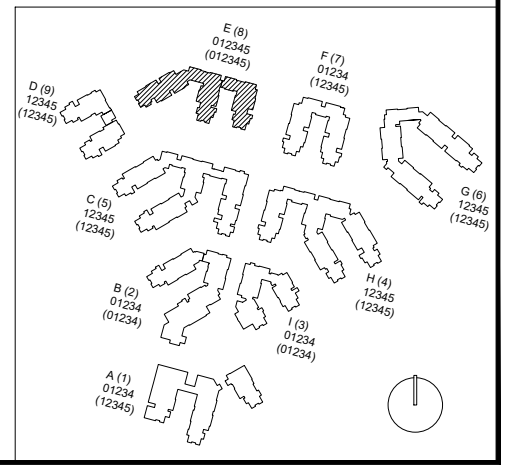

CAL POLY

Estrella

Floor 0
Space Data http://afd.calpoly.edu/facilities/spacefacility/space_data.asp

FACILITIES MANAGEMENT AND DEVELOPMENT

000 UNASSIGN	400 STUDY	800 HEALTH
100 CLASS	500 SPECIAL	900 RESIDENTIAL
200 LAB	600 GENERAL	
300 OFFICE	700 SUPPORT	

Room Use

October 2020

1"=35'

CAL POLY

Estrella

Poly Canyon Village

Floor 1

Space Data http://afd.calpoly.edu/facilities/spacefacility/space_data.asp