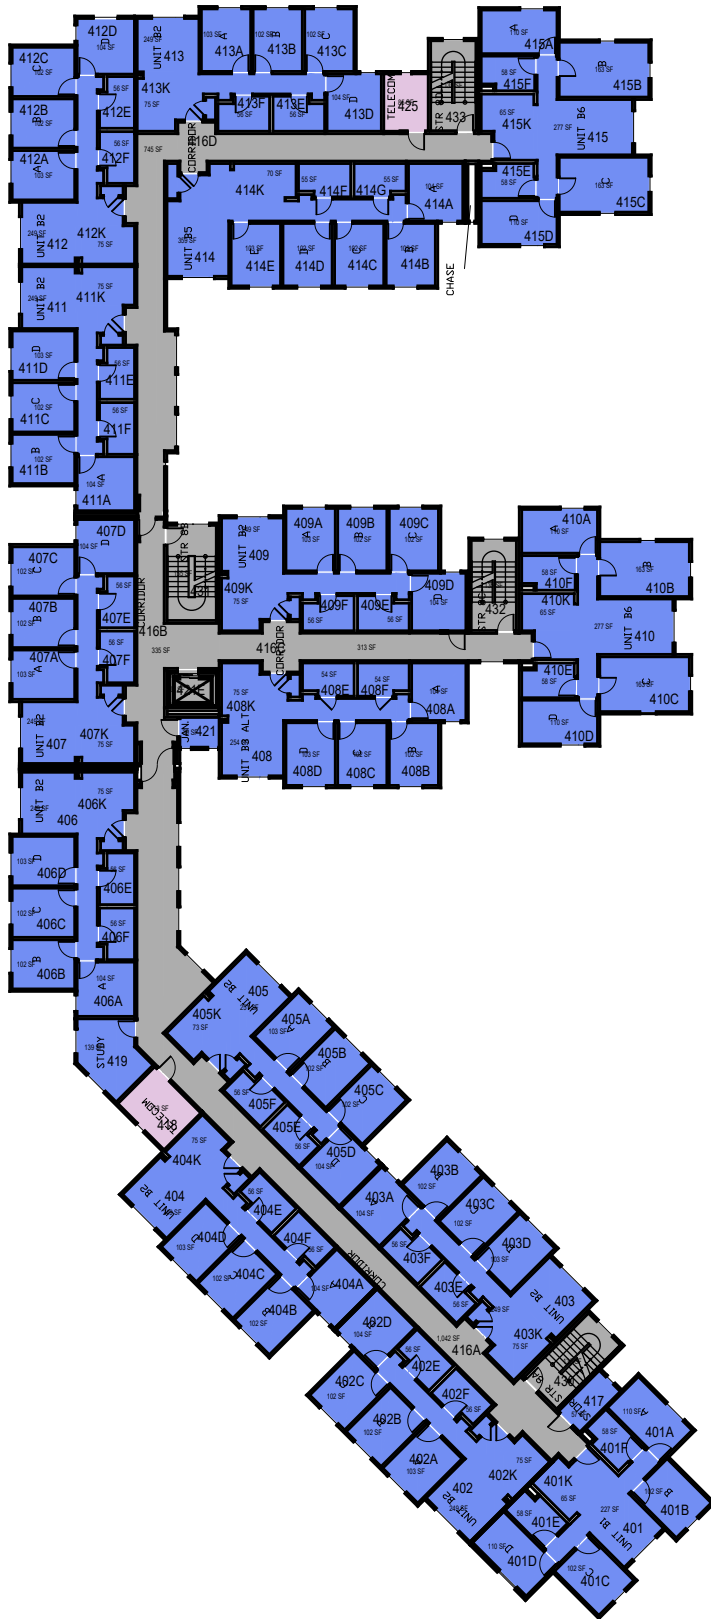

Room Use

October 2020

1"=35'

CAL POLY

Estrella

Poly Canyon Village

Floor 1

Space Data http://afd.calpoly.edu/facilities/spacefacility/space_data.asp

FACILITIES MANAGEMENT AND DEVELOPMENT

000 UNASSIGN	400 STUDY	800 HEALTH
100 CLASS	500 SPECIAL	900 RESIDENTIAL
200 LAB	600 GENERAL	
300 OFFICE	700 SUPPORT	

Room Use

October 2020

1"=35'

CAL POLY

Estrella

Floor 4
 Space Data http://afd.calpoly.edu/facilities/spacefacility/space_data.asp

FACILITIES MANAGEMENT AND DEVELOPMENT

000 UNASSIGN	400 STUDY	800 HEALTH
100 CLASS	500 SPECIAL	900 RESIDENTIAL
200 LAB	600 GENERAL	
300 OFFICE	700 SUPPORT	

October 2020

1"=35'

Room Use

CAL POLY

Estrella

Floor 5
Space Data http://afd.calpoly.edu/facilities/spacefacility/space_data.asp

FACILITIES MANAGEMENT AND DEVELOPMENT

000 UNASSIGN	400 STUDY	800 HEALTH
100 CLASS	500 SPECIAL	900 RESIDENTIAL
200 LAB	600 GENERAL	
300 OFFICE	700 SUPPORT	

October 2020

1"=35'

Room Use