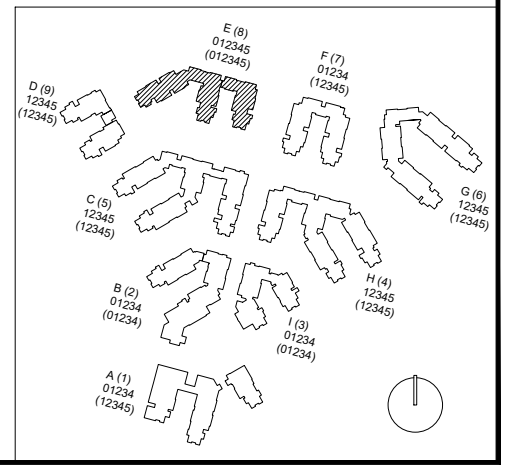

FACILITIES MANAGEMENT AND DEVELOPMENT

000 UNASSIGN	400 STUDY	800 HEALTH
100 CLASS	500 SPECIAL	900 RESIDENTIAL
200 LAB	600 GENERAL	
300 OFFICE	700 SUPPORT	

October 2020

1"=35'

Room Use

CAL POLY

Estrella

Floor 5
Space Data http://afd.calpoly.edu/facilities/spacefacility/space_data.asp