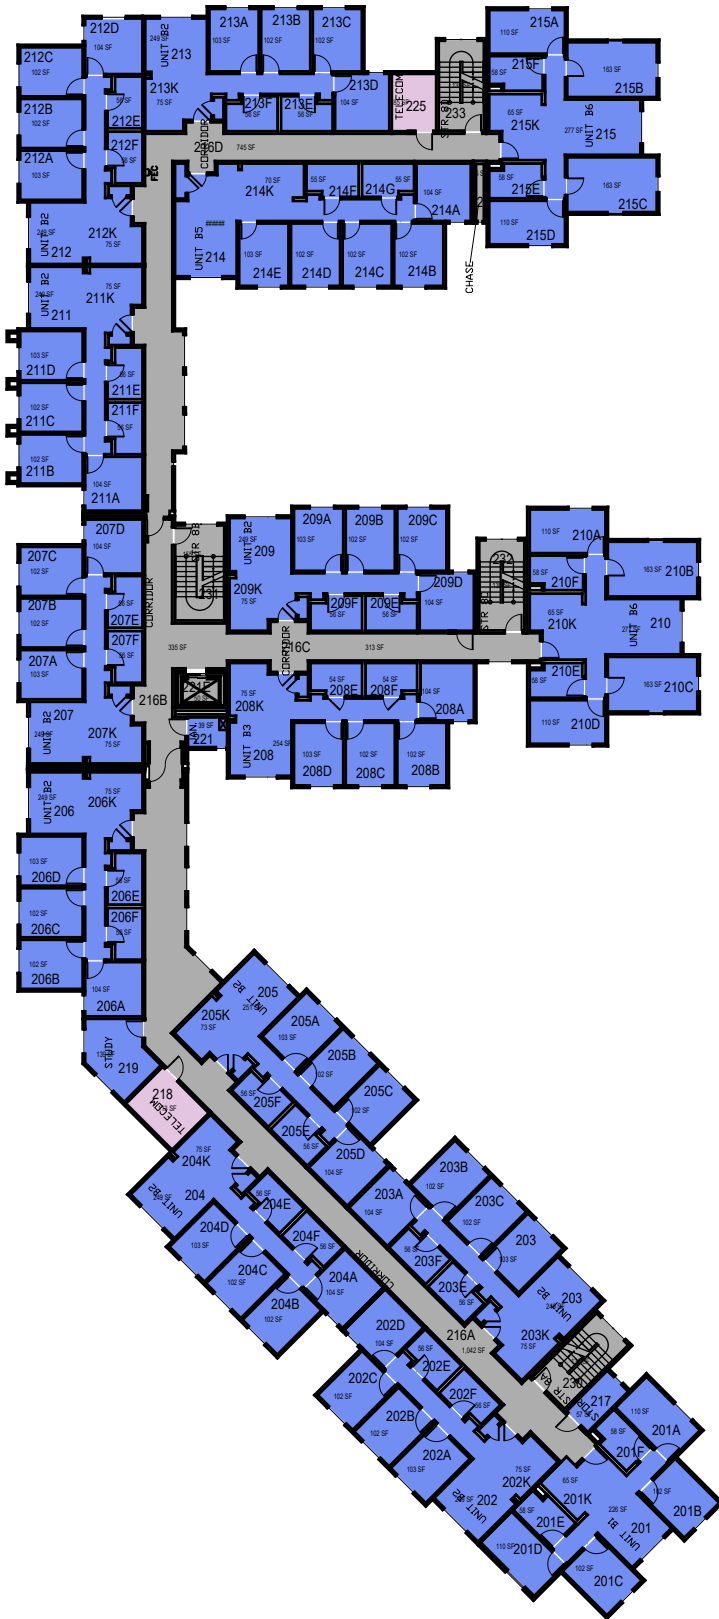

CAL POLY

Estrella

Floor 0
Space Data http://afd.calpoly.edu/facilities/spacefacility/space_data.asp

FACILITIES MANAGEMENT AND DEVELOPMENT

000 UNASSIGN	400 STUDY	800 HEALTH
100 CLASS	500 SPECIAL	900 RESIDENTIAL
200 LAB	600 GENERAL	
300 OFFICE	700 SUPPORT	

Room Use

October 2020

1"=35'

CAL POLY

Estrella

Poly Canyon Village

Floor 1

Space Data http://afd.calpoly.edu/facilities/spacefacility/space_data.asp

FACILITIES MANAGEMENT AND DEVELOPMENT

000 UNASSIGN	400 STUDY	800 HEALTH
100 CLASS	500 SPECIAL	900 RESIDENTIAL
200 LAB	600 GENERAL	
300 OFFICE	700 SUPPORT	

Room Use

October 2020

1"=35'

CAL POLY

Estrella

Floor 2
Space Data http://afd.calpoly.edu/facilities/spacefacility/space_data.asp

FACILITIES MANAGEMENT AND DEVELOPMENT

000 UNASSIGN	400 STUDY	800 HEALTH
100 CLASS	500 SPECIAL	900 RESIDENTIAL
200 LAB	600 GENERAL	
300 OFFICE	700 SUPPORT	

October 2020

1"=35'

Room Use

CAL POLY

Estrella

Floor 3
Space Data http://afd.calpoly.edu/facilities/spacefacility/space_data.asp