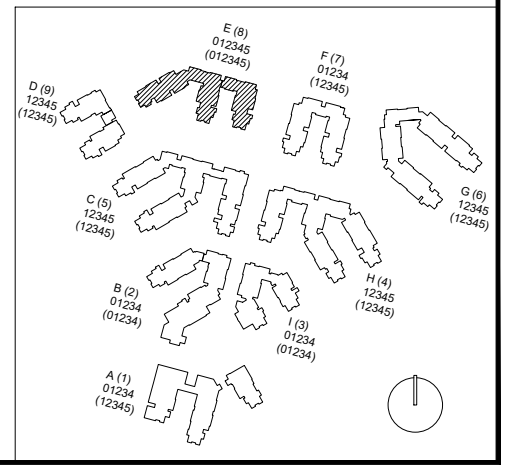

FACILITIES MANAGEMENT AND DEVELOPMENT

000 UNASSIGN	400 STUDY	800 HEALTH
100 CLASS	500 SPECIAL	900 RESIDENTIAL
200 LAB	600 GENERAL	
300 OFFICE	700 SUPPORT	

Room Use

October 2020

1"=35'

CAL POLY

Estrella

Floor 2
Space Data http://afd.calpoly.edu/facilities/spacefacility/space_data.asp