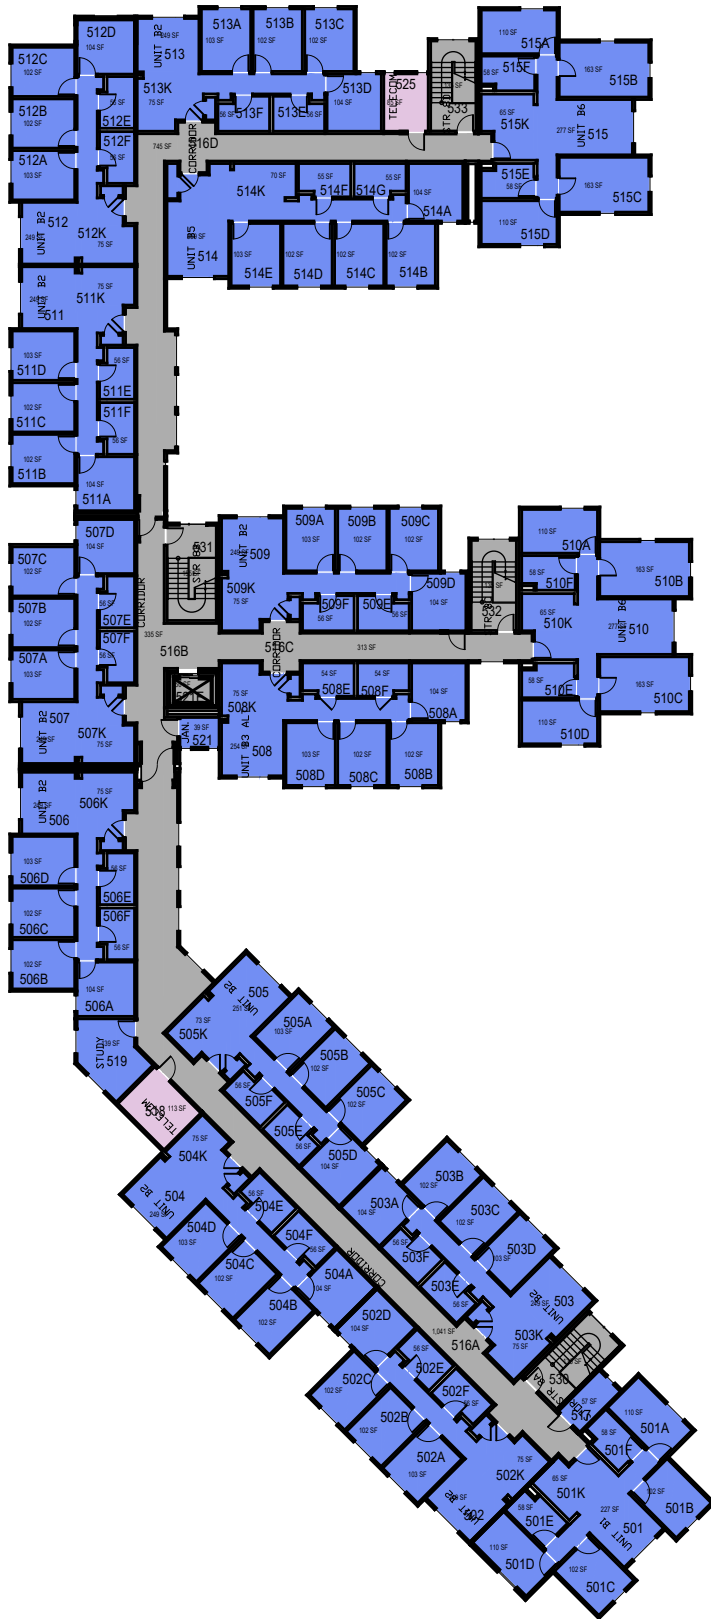

Room Use

October 2020

1"=35'

CAL POLY

Estrella

Poly Canyon Village

Floor 1

Space Data http://afd.calpoly.edu/facilities/spacefacility/space_data.asp

FACILITIES MANAGEMENT AND DEVELOPMENT

000 UNASSIGN	400 STUDY	800 HEALTH
100 CLASS	500 SPECIAL	900 RESIDENTIAL
200 LAB	600 GENERAL	
300 OFFICE	700 SUPPORT	

Room Use

October 2020

1"=35'

CAL POLY

Estrella

Floor 4
 Space Data http://afd.calpoly.edu/facilities/spacefacility/space_data.asp

FACILITIES MANAGEMENT AND DEVELOPMENT

000 UNASSIGN	400 STUDY	800 HEALTH
100 CLASS	500 SPECIAL	900 RESIDENTIAL
200 LAB	600 GENERAL	
300 OFFICE	700 SUPPORT	

October 2020

1"=35'

Room Use

CAL POLY

Estrella

Floor 5
Space Data http://afd.calpoly.edu/facilities/spacefacility/space_data.asp

FACILITIES MANAGEMENT AND DEVELOPMENT

000 UNASSIGN	400 STUDY	800 HEALTH
100 CLASS	500 SPECIAL	900 RESIDENTIAL
200 LAB	600 GENERAL	
300 OFFICE	700 SUPPORT	

October 2020

1"=35'

Room Use