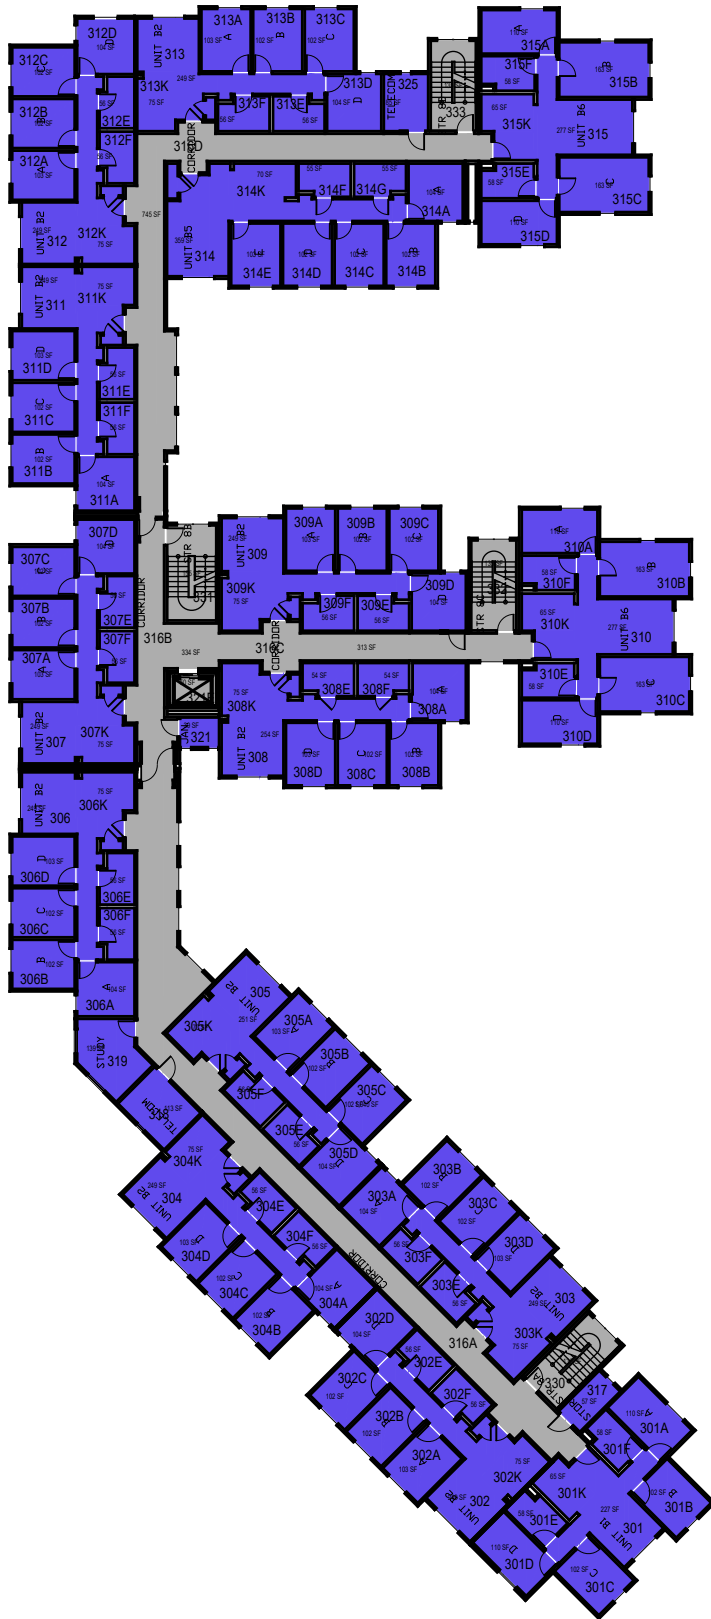

College/Division

October 2020

1"=35'

**CAL POLY**

**Estrella**  
Poly Canyon Village  
Floor 1  
Space Data [http://afd.calpoly.edu/facilities/spacefacility/space\\_data.asp](http://afd.calpoly.edu/facilities/spacefacility/space_data.asp)

College/Division

October 2020

1"=35'

**CAL POLY**

Estrella

Floor 2  
Space Data [http://afd.calpoly.edu/facilities/spacefacility/space\\_data.asp](http://afd.calpoly.edu/facilities/spacefacility/space_data.asp)

FACILITIES MANAGEMENT AND DEVELOPMENT

00000 UNASSIGN	107500 OCOB	120000 ACAD AFRS	137500 UNIV DEV
102500 CAFES	110000 CLA	120400 ITS	140000 STUD AFRS
105000 CAED	112500 CENG	121300 DIV/INCL	145000 PRESIDENT
117500 CSM	125000 AFD	150000 UNIV SUP	

College/Division

October 2020

1"=35'

**CAL POLY**

Estrella

Floor 3  
Space Data [http://afd.calpoly.edu/facilities/spacefacility/space\\_data.asp](http://afd.calpoly.edu/facilities/spacefacility/space_data.asp)