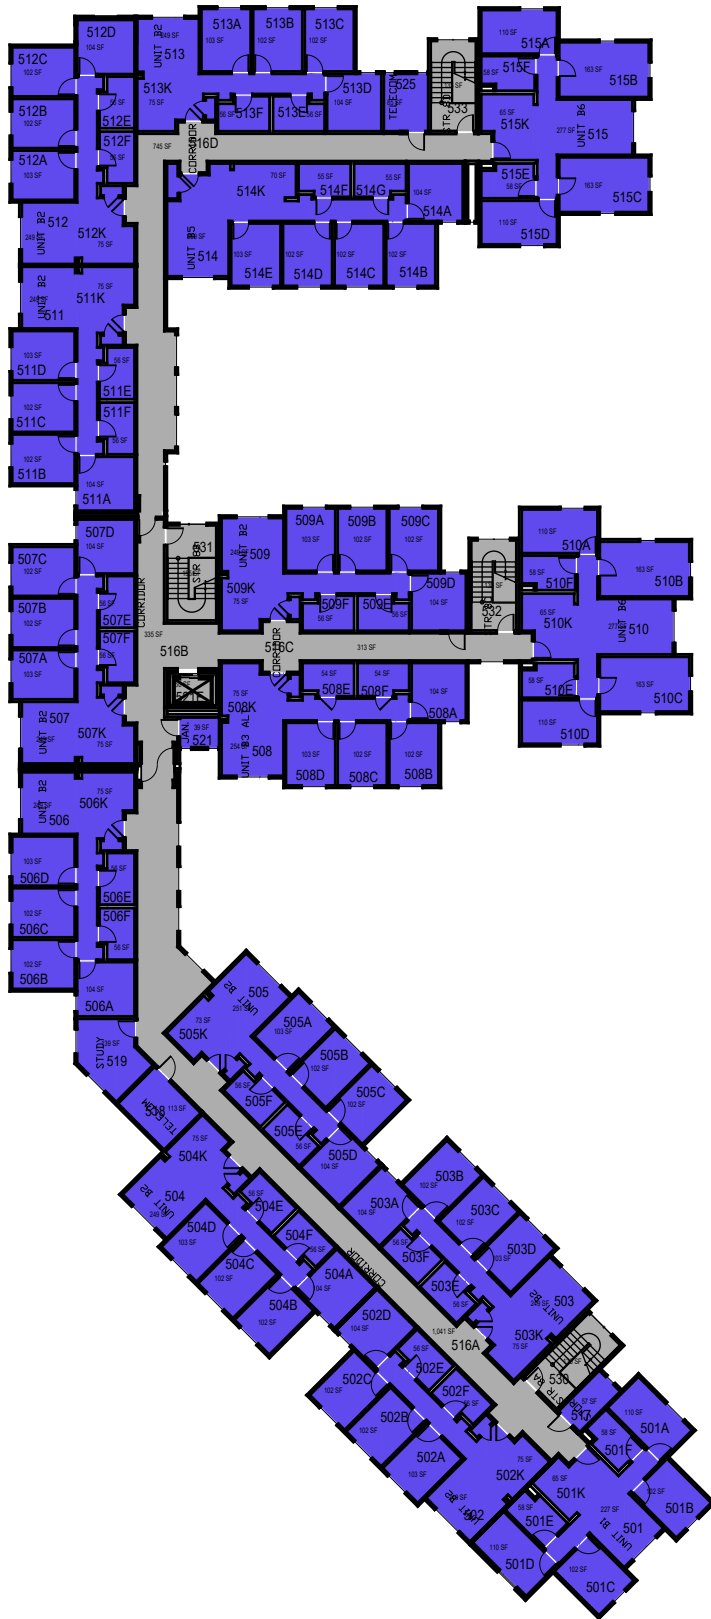

October 2020

1"=35'

College/Division

**CAL POLY**

Estrella

Floor 4

Space Data [http://afd.calpoly.edu/facilities/spacefacility/space\\_data.asp](http://afd.calpoly.edu/facilities/spacefacility/space_data.asp)

October 2020

1"=35'

College/Division

**CAL POLY**

Estrella

Floor 5  
Space Data [http://afd.calpoly.edu/facilities/spacefacility/space\\_data.asp](http://afd.calpoly.edu/facilities/spacefacility/space_data.asp)