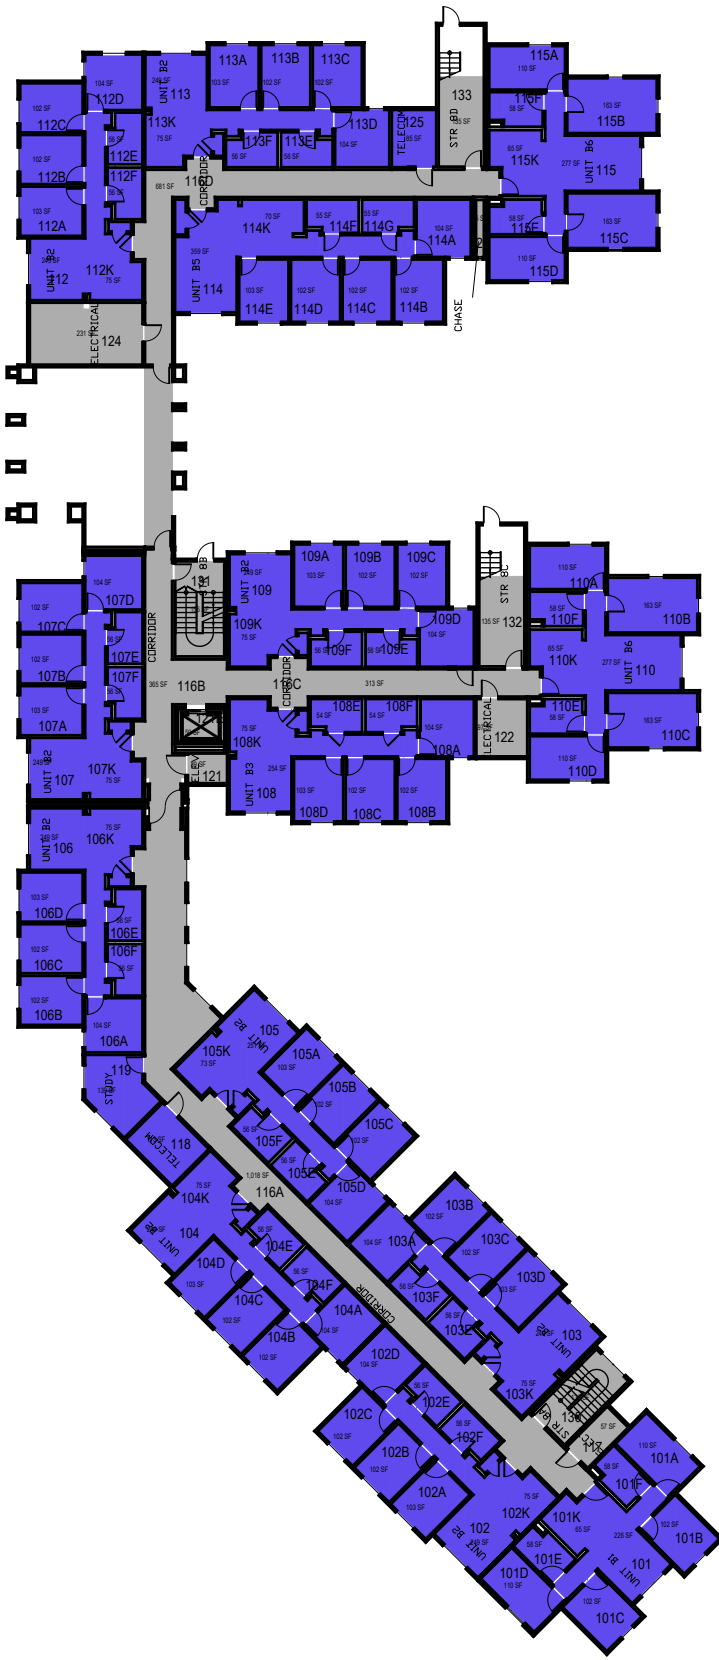

**CAL POLY**

Estrella

Floor 0  
Space Data [http://afd.calpoly.edu/facilities/spacefacility/space\\_data.asp](http://afd.calpoly.edu/facilities/spacefacility/space_data.asp)

FACILITIES MANAGEMENT AND DEVELOPMENT

College/Division

October 2020

1"=35'

**CAL POLY**

**Estrella**  
Poly Canyon Village  
Floor 1  
Space Data [http://afd.calpoly.edu/facilities/spacefacility/space\\_data.asp](http://afd.calpoly.edu/facilities/spacefacility/space_data.asp)