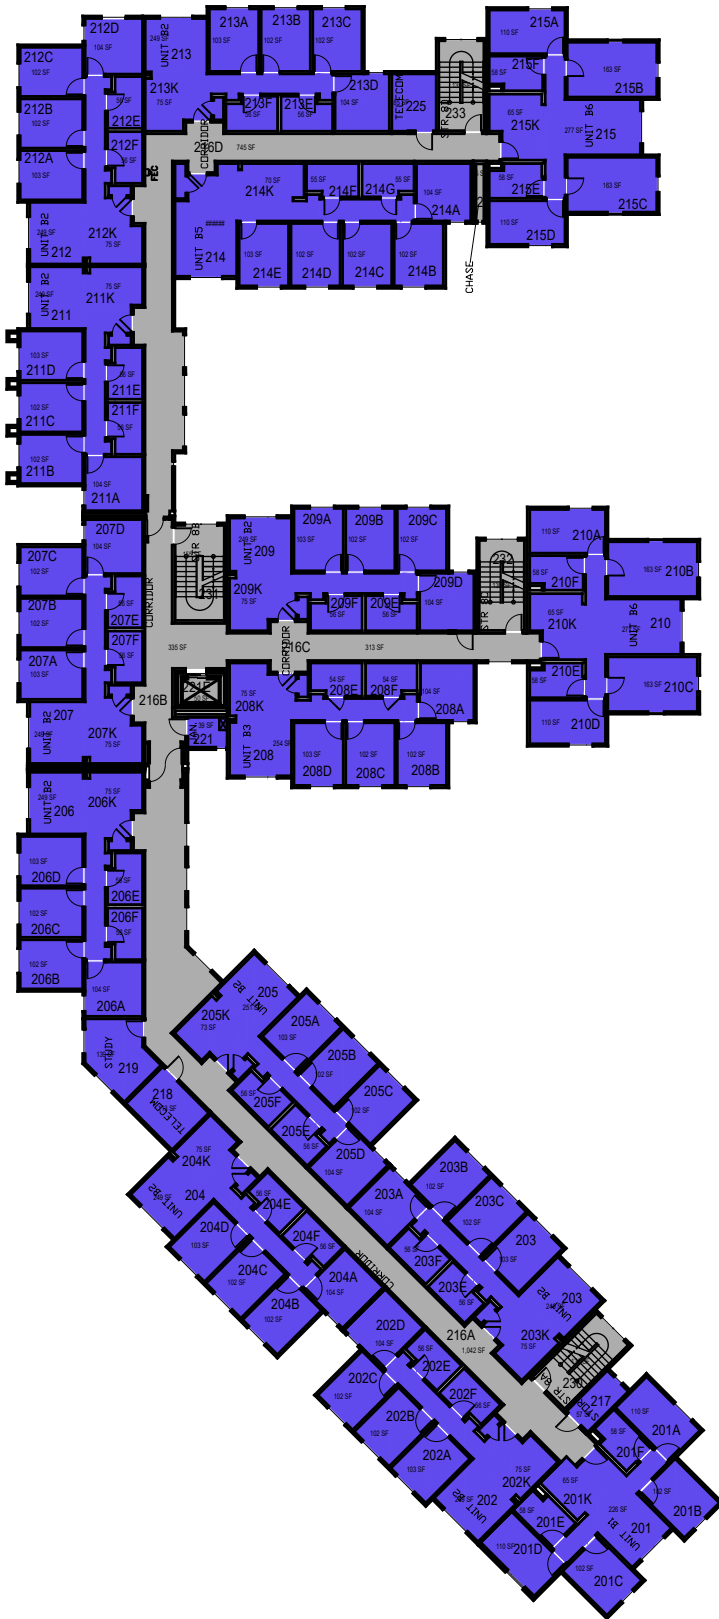

College/Division

October 2020

1"=35'

**CAL POLY**

**Estrella**  
Poly Canyon Village  
Floor 1  
Space Data [http://afd.calpoly.edu/facilities/spacefacility/space\\_data.asp](http://afd.calpoly.edu/facilities/spacefacility/space_data.asp)

FACILITIES MANAGEMENT AND DEVELOPMENT

00000 UNASSIGN	107500 OCOB	120000 ACAD AFRS	137500 UNIV DEV
102500 CAFES	110000 CLA	120400 ITS	140000 STUD AFRS
105000 CAED	112500 CENG	121300 DIV/INCL	145000 PRESIDENT
117500 CSM	125000 AFD	150000 UNIV SUP	

College/Division

October 2020

1"=35'

**CAL POLY**

Estrella

Floor 2  
Space Data [http://afd.calpoly.edu/facilities/spacefacility/space\\_data.asp](http://afd.calpoly.edu/facilities/spacefacility/space_data.asp)