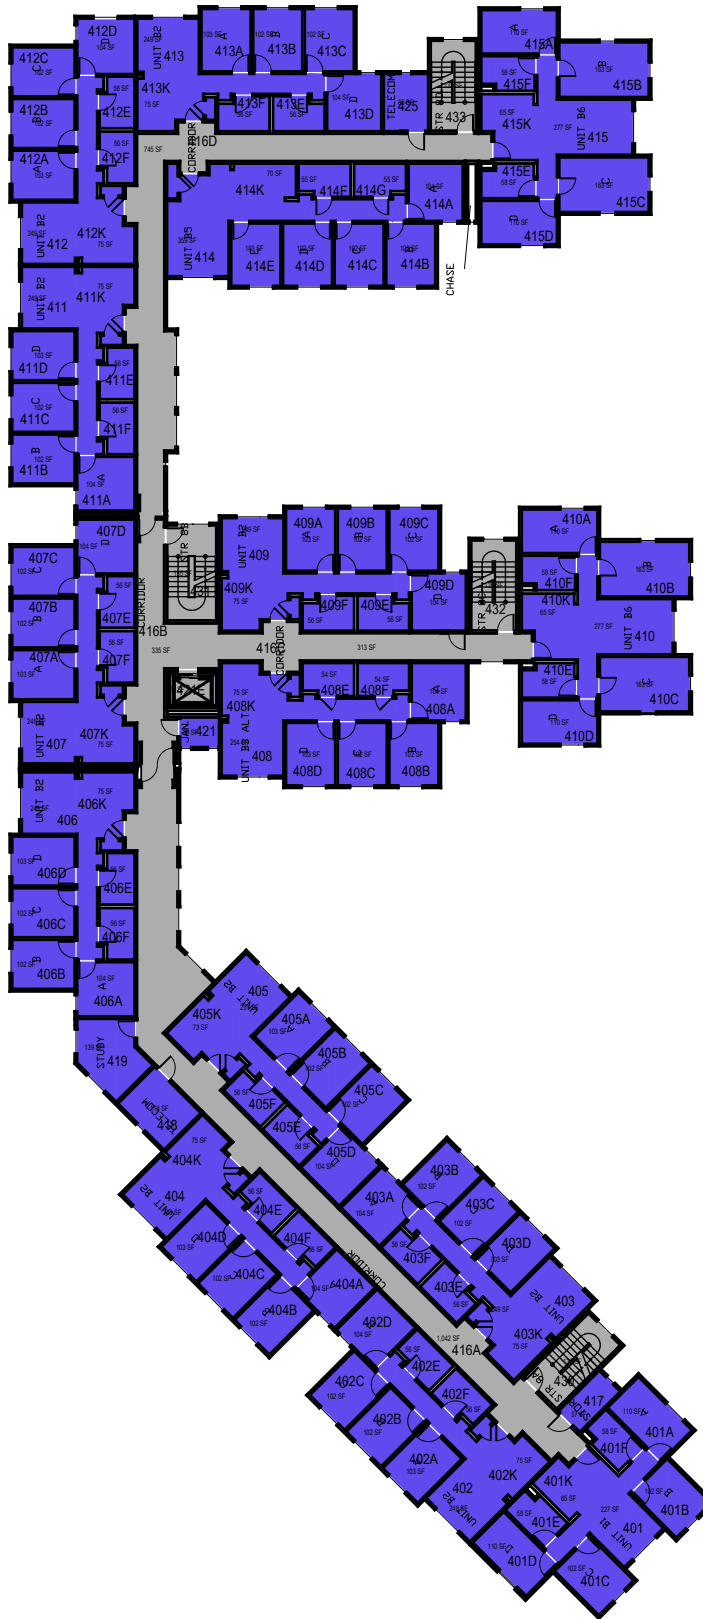

College/Division

October 2020

1"=35'

**CAL POLY**

Estrella

Floor 3  
Space Data [http://afd.calpoly.edu/facilities/spacefacility/space\\_data.asp](http://afd.calpoly.edu/facilities/spacefacility/space_data.asp)

FACILITIES MANAGEMENT AND DEVELOPMENT

00000 UNASSIGN	107500 OCOB	120000 ACAD AFRS	137500 UNIV DEV
102500 CAFES	110000 CLA	120400 ITS	140000 STUD AFRS
105000 CAED	112500 CENG	121300 DIV/INCL	145000 PRESIDENT
117500 CSM	125000 AFD	150000 UNIV SUP	

October 2020

1"=35'

College/Division

**CAL POLY**

Estrella

Floor 4

Space Data [http://afd.calpoly.edu/facilities/spacefacility/space\\_data.asp](http://afd.calpoly.edu/facilities/spacefacility/space_data.asp)