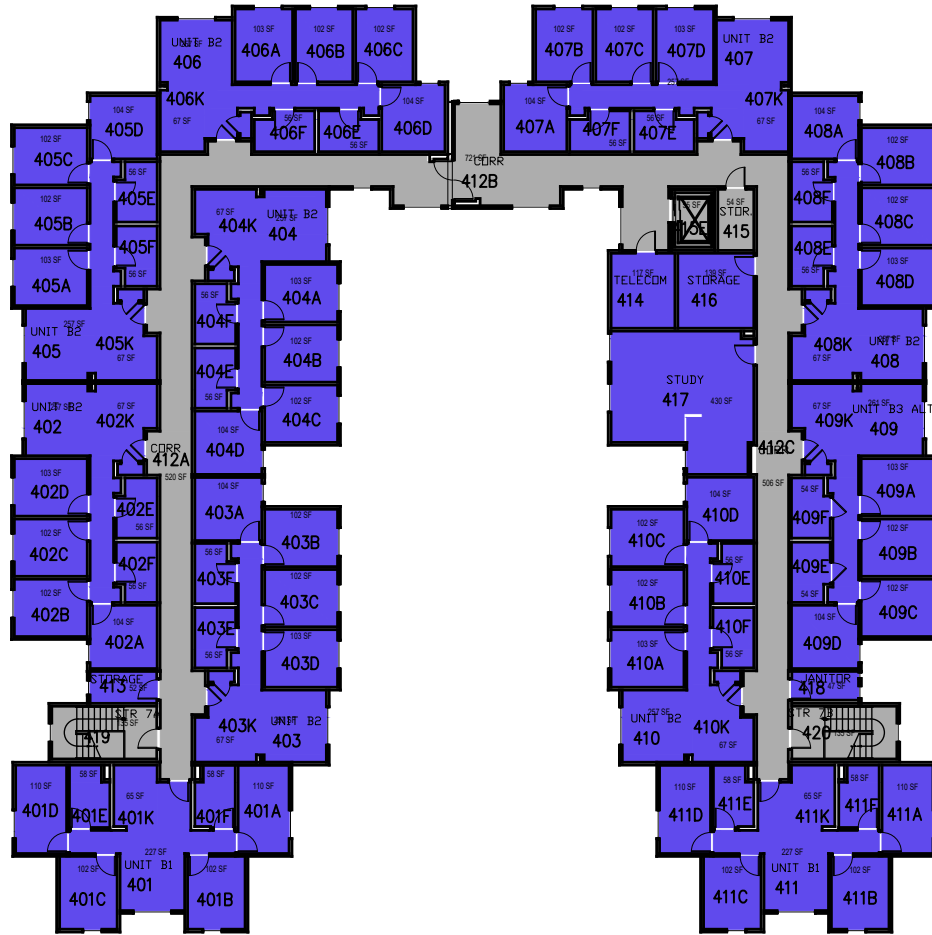

CAL POLY

Foxen

Floor 4
Space Data <http://afd.calpoly.edu/facilities/spacefacility/space_data.asp>

FACILITIES MANAGEMENT AND DEVELOPMENT

00000 UNASSIGN	107500 OCOB	120000 ACAD AFRS	137500 UNIV DEV
102500 CAFES	110000 CLA	120400 ITS	140000 STUD AFRS
105000 CAED	112500 CENG	121300 DIV/INCL	145000 PRESIDENT
117500 CSM	125000 AFD	150000 UNIV SUP	

College/Division

October 2020

1"-30'