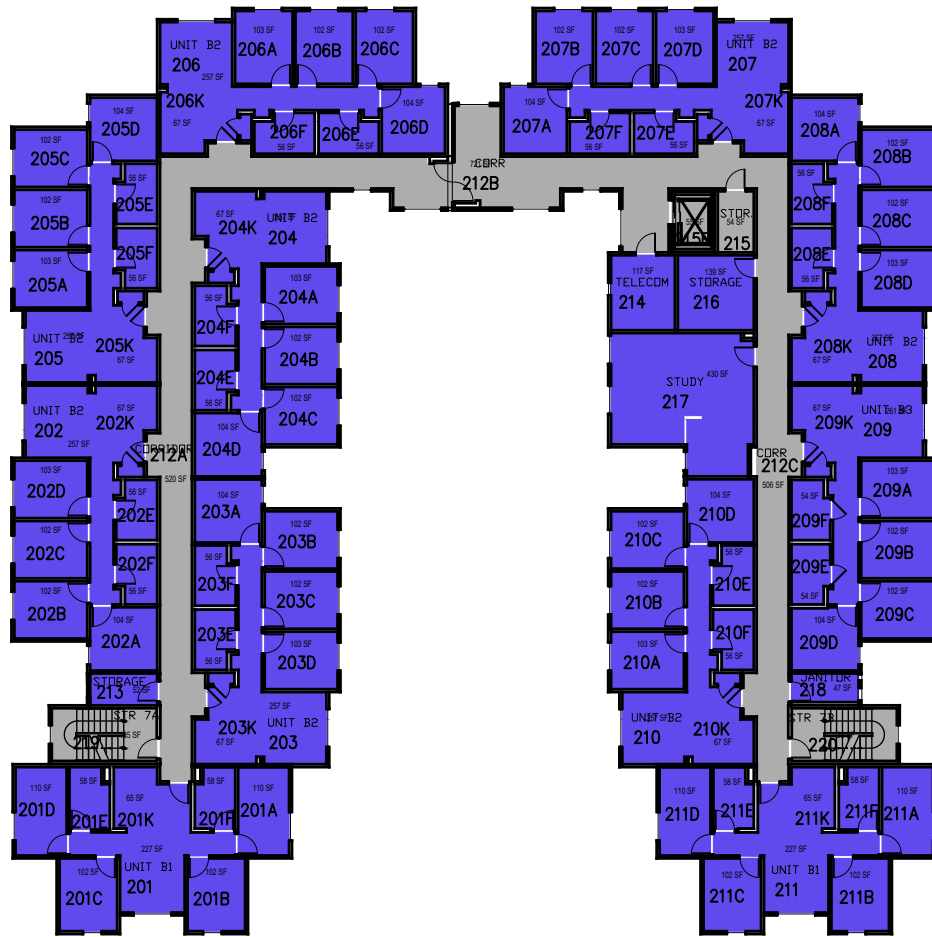

October 2020

1"-30'

College/Division

**CAL POLY**

Foxen

Floor 1  
Space Data [http://afd.calpoly.edu/facilities/spacefacility/space\\_data.asp](http://afd.calpoly.edu/facilities/spacefacility/space_data.asp)

College/Division

October 2020

1"-30'

October 2020

**CAL POLY**

Foxen

Floor 2

Space Data [http://afd.calpoly.edu/facilities/spacefacility/space\\_data.asp](http://afd.calpoly.edu/facilities/spacefacility/space_data.asp)