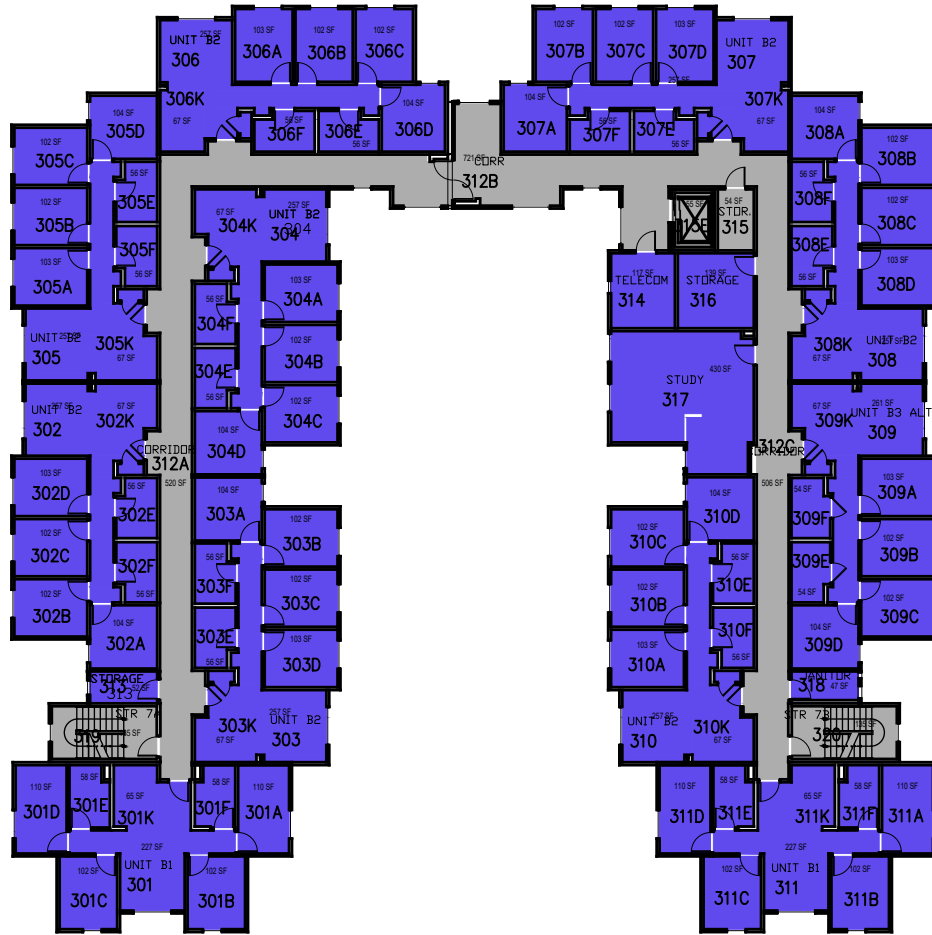

CAL POLY

Foxen

Floor 3
Space Data <http://afd.calpoly.edu/facilities/spacefacility/space_data.asp>

FACILITIES MANAGEMENT AND DEVELOPMENT

00000 UNASSIGN	107500 OCOB	120000 ACAD AFRS	137500 UNIV DEV
102500 CAFES	110000 CLA	120400 ITS	140000 STUD AFRS
105000 CAED	112500 CENG	121300 DIV/INCL	145000 PRESIDENT
117500 CSM	125000 AFD	150000 UNIV SUP	

College/Division

October 2020

1"-30'