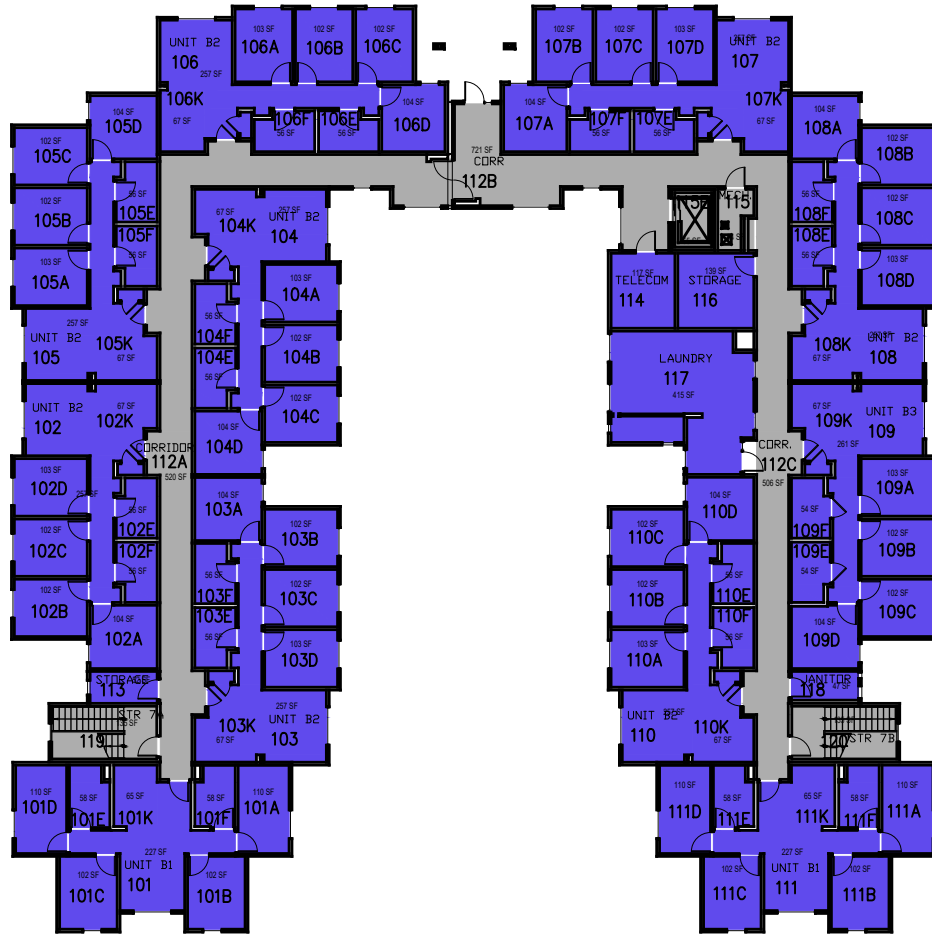

**CAL POLY**

**Foxen**

Poly Canyon Village  
 Floor 0  
 Space Data [http://afd.calpoly.edu/facilities/spacefacility/space\\_data.asp](http://afd.calpoly.edu/facilities/spacefacility/space_data.asp)

FACILITIES MANAGEMENT AND DEVELOPMENT

October 2020

1"-30'

College/Division

**CAL POLY**

Foxen

Floor 1  
Space Data [http://afd.calpoly.edu/facilities/spacefacility/space\\_data.asp](http://afd.calpoly.edu/facilities/spacefacility/space_data.asp)