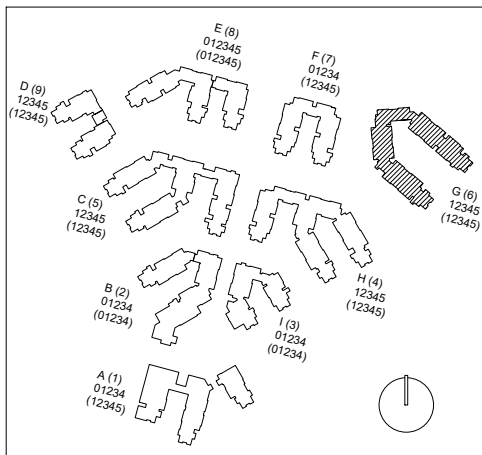

CAL POLY

Gypsum

Floor 2
Space Data http://afd.calpoly.edu/facilities/spacefacility/space_data.asp

FACILITIES MANAGEMENT AND DEVELOPMENT

1"=35'

CAL POLY

Gypsum

Floor 4
Space Data http://afd.calpoly.edu/facilities/spacefacility/space_data.asp

FACILITIES MANAGEMENT AND DEVELOPMENT

October 2020

1"=35'

October 2020

Gypsum

Floor 5
 Space Data http://afd.calpoly.edu/facilities/spacefacility/space_data.asp

FACILITIES MANAGEMENT AND DEVELOPMENT

1"=35'