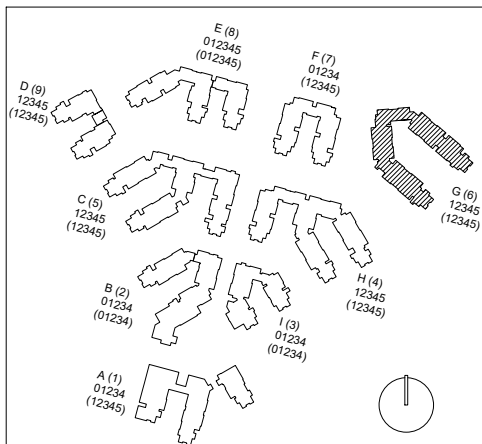

CAL POLY

Gypsum

Floor 2
Space Data http://afd.calpoly.edu/facilities/spacefacility/space_data.asp

FACILITIES MANAGEMENT AND DEVELOPMENT

1"=35'

CAL POLY

Gypsum

Floor 4
Space Data http://afd.calpoly.edu/facilities/spacefacility/space_data.asp

FACILITIES MANAGEMENT AND DEVELOPMENT

October 2020

1"=35'

October 2020

Gypsum

Floor 5
 Space Data http://afd.calpoly.edu/facilities/spacefacility/space_data.asp

FACILITIES MANAGEMENT AND DEVELOPMENT

1"=35'