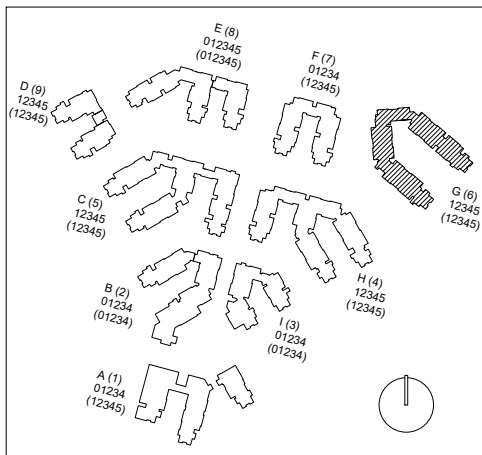

FACILITIES MANAGEMENT AND DEVELOPMENT

000 UNASSIGN	400 STUDY	800 HEALTH
100 CLASS	500 SPECIAL	900 RESIDENTIAL
200 LAB	600 GENERAL	
300 OFFICE	700 SUPPORT	

October 2020

1"=35'

Room Use

CAL POLY

Gypsum

Floor 5
Space Data http://afd.calpoly.edu/facilities/spacefacility/space_data.asp