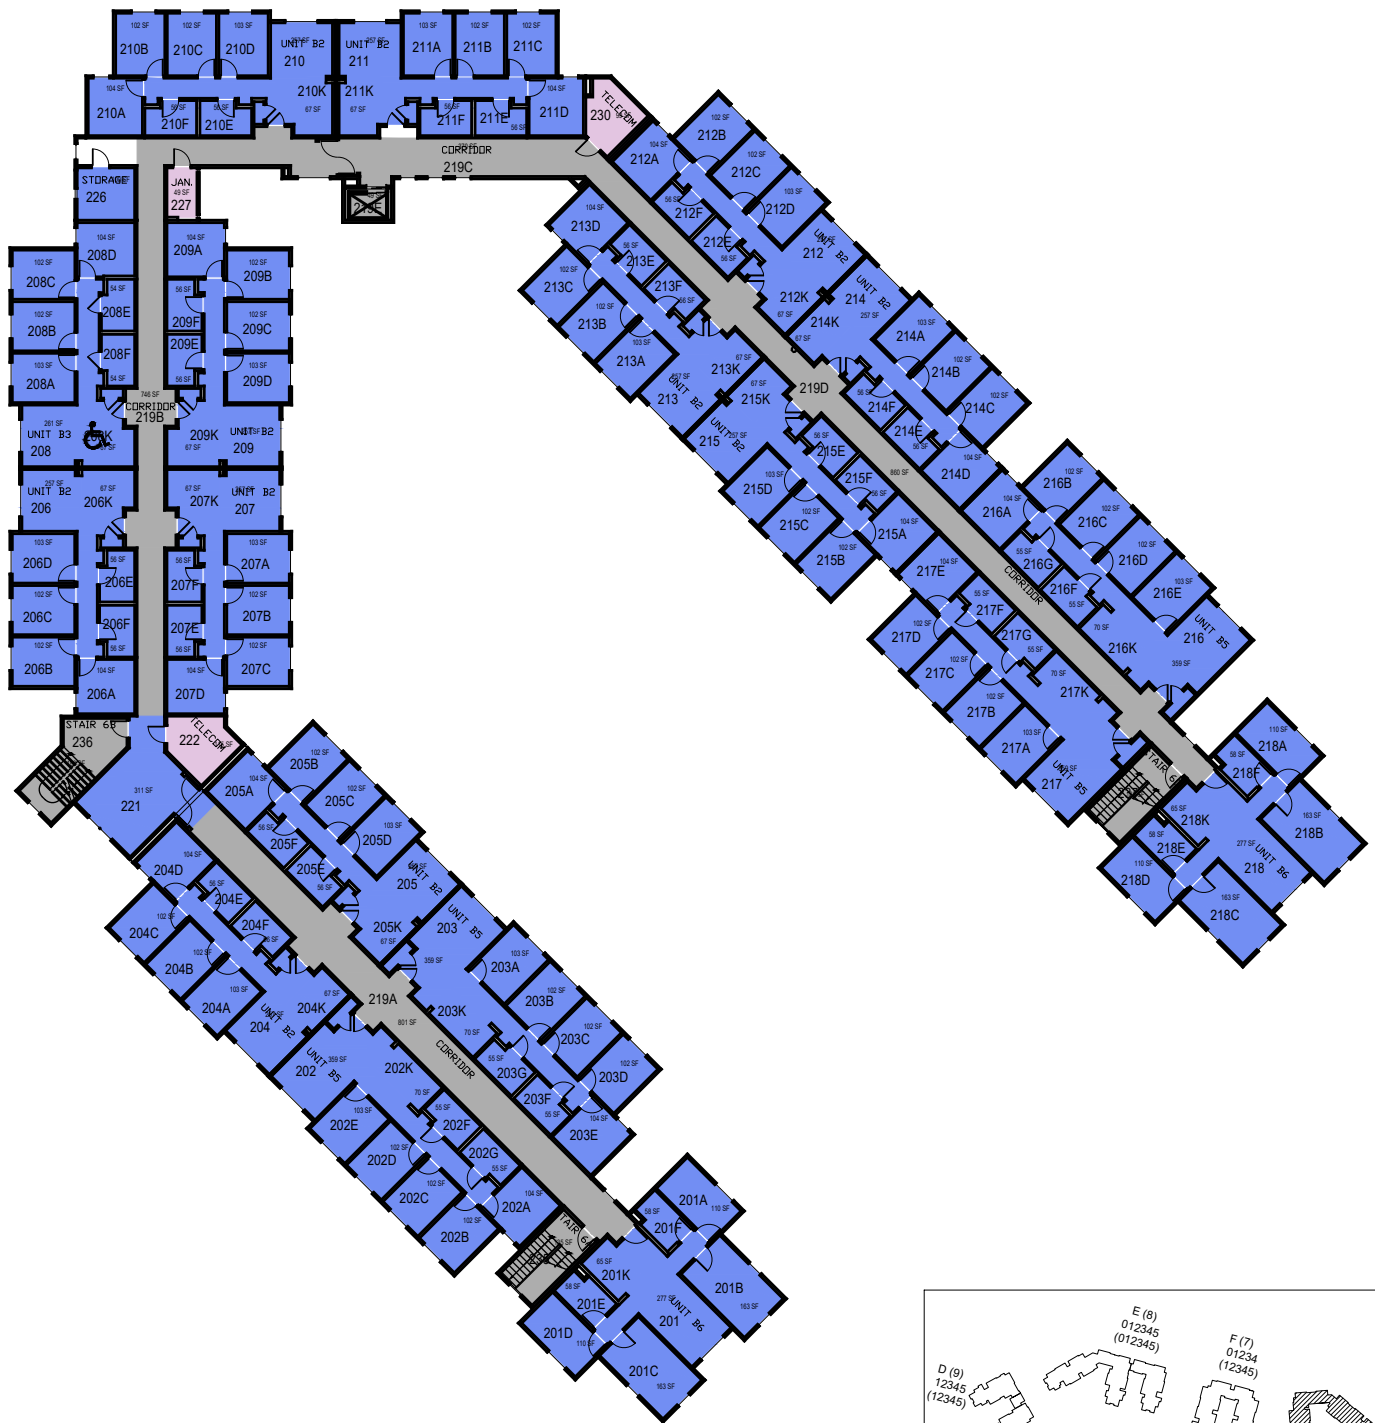

CAL POLY

Gypsum
Poly Canyon Village
Floor 1
Space Data http://afd.calpoly.edu/facilities/spacefacility/space_data.asp

FACILITIES MANAGEMENT AND DEVELOPMENT

000 UNASSIGN	400 STUDY	800 HEALTH
100 CLASS	500 SPECIAL	900 RESIDENTIAL
200 LAB	600 GENERAL	
300 OFFICE	700 SUPPORT	

October 2020

1"=35'

Room Use

October 2020

1"=35'

CAL POLY

Gypsum

Floor 2
 Space Data http://afd.calpoly.edu/facilities/spacefacility/space_data.asp