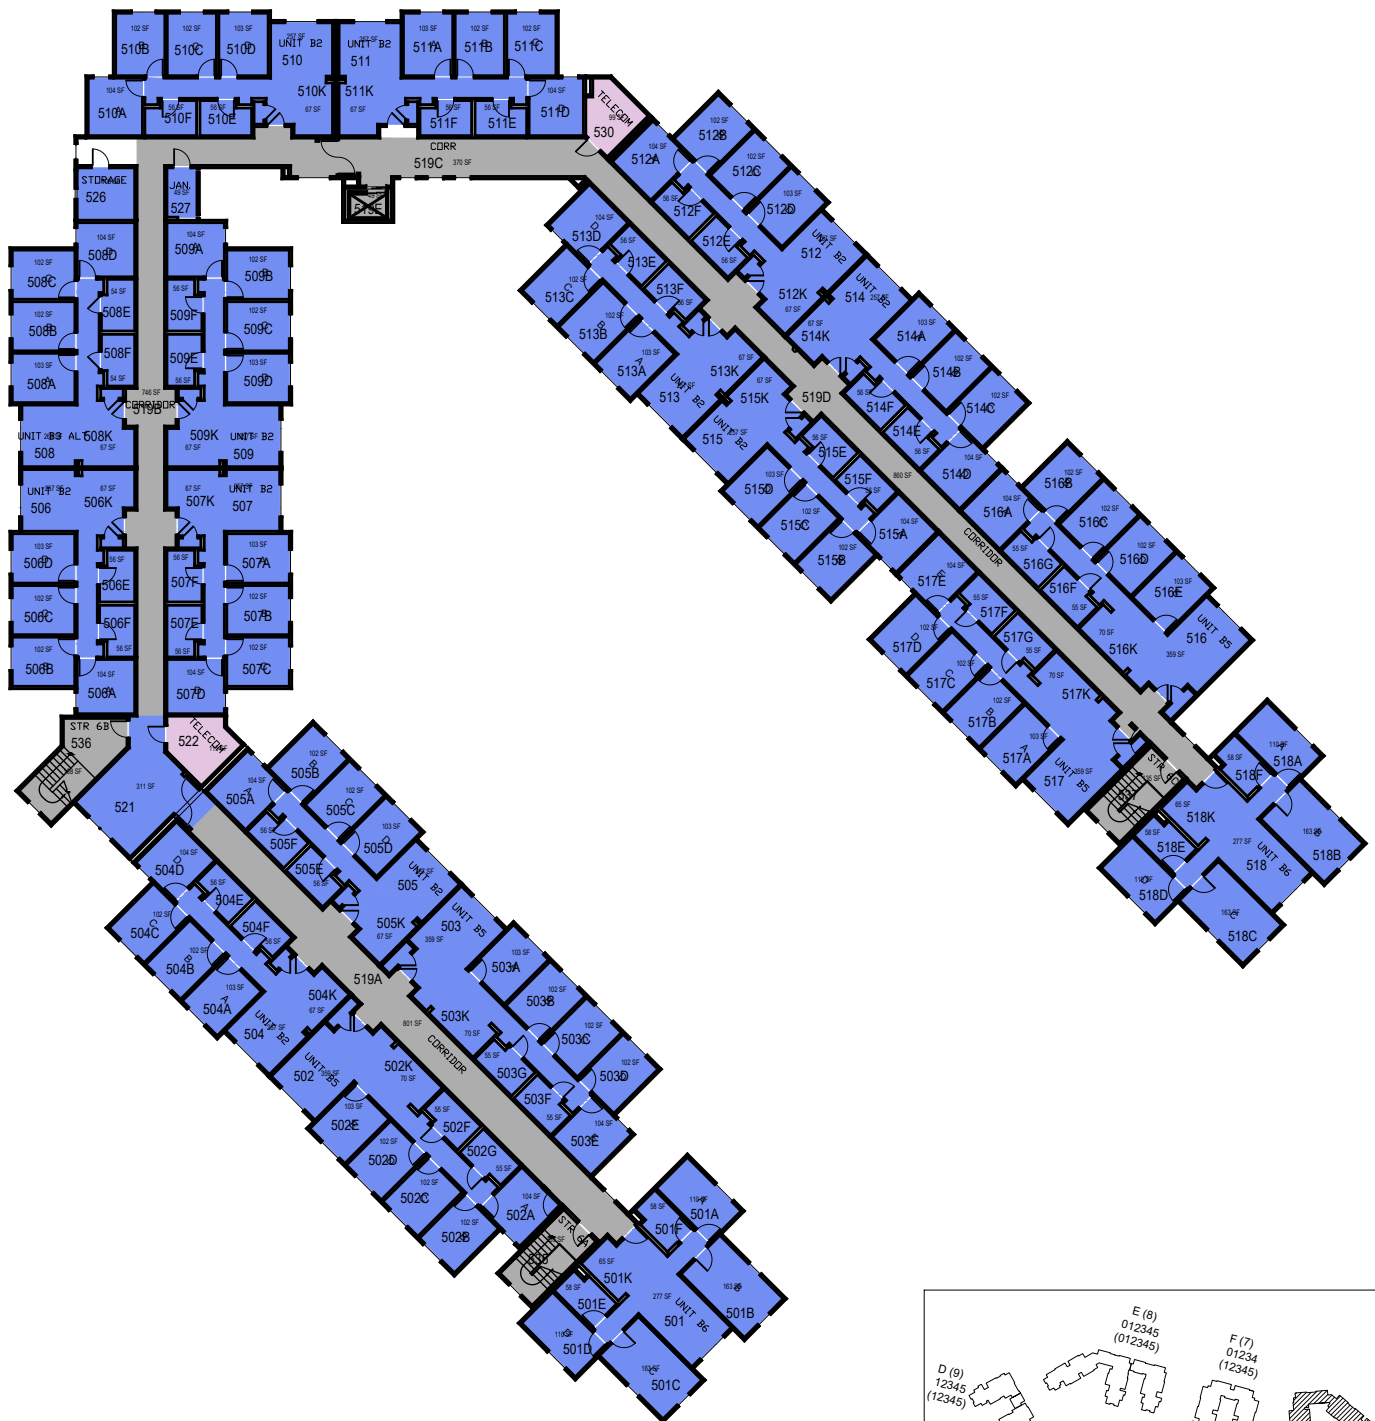

March 2022

Gypsum

Floor 5

000 UNASSIGN	400 STUDY	800 HEALTH
100 CLASS	500 SPECIAL	900 RESIDENTIAL
200 LAB	600 GENERAL	
300 OFFICE	700 SUPPORT	

1"=35'