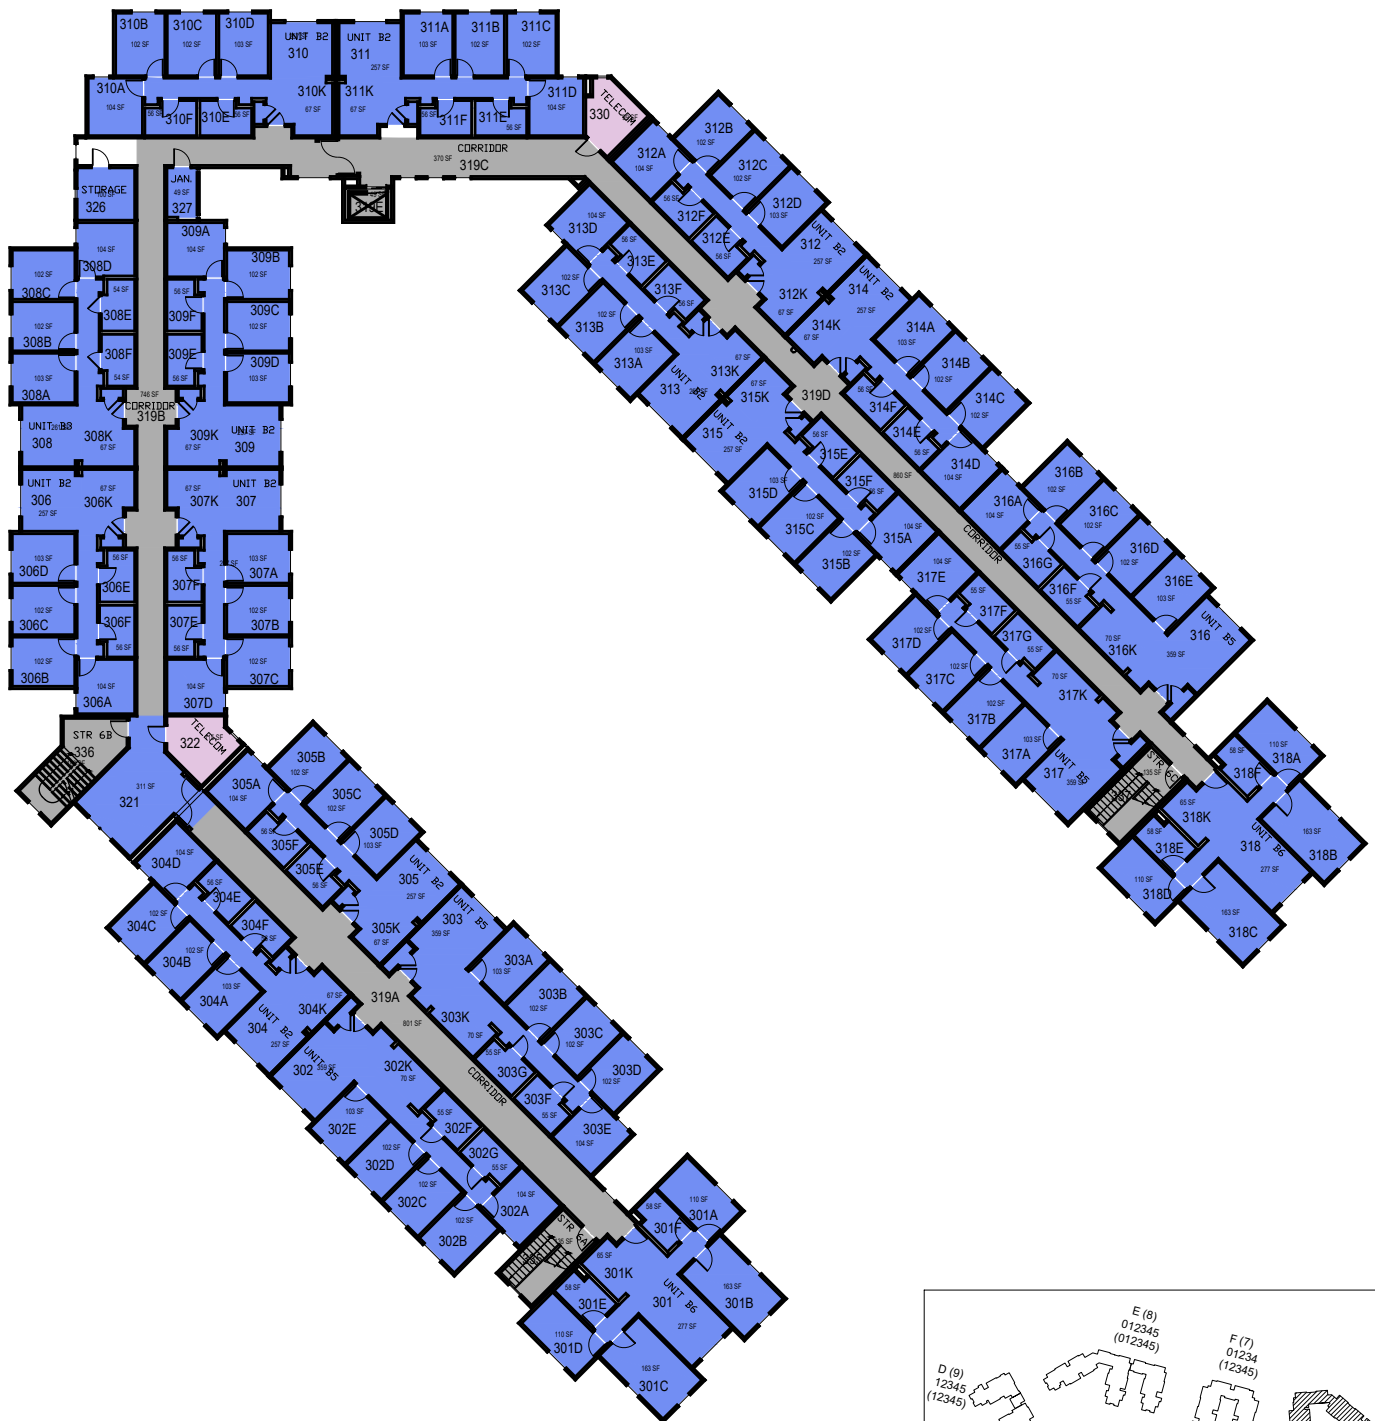

October 2020

1"=35'

Room Use

October 2020

1"=35'

CAL POLY

Gypsum

Floor 2
 Space Data http://afd.calpoly.edu/facilities/spacefacility/space_data.asp

FACILITIES MANAGEMENT AND DEVELOPMENT

000 UNASSIGN	400 STUDY	800 HEALTH
100 CLASS	500 SPECIAL	900 RESIDENTIAL
200 LAB	600 GENERAL	
300 OFFICE	700 SUPPORT	

Room Use

October 2020

CAL POLY

Gypsum

Floor 3
Space Data http://afd.calpoly.edu/facilities/spacefacility/space_data.asp