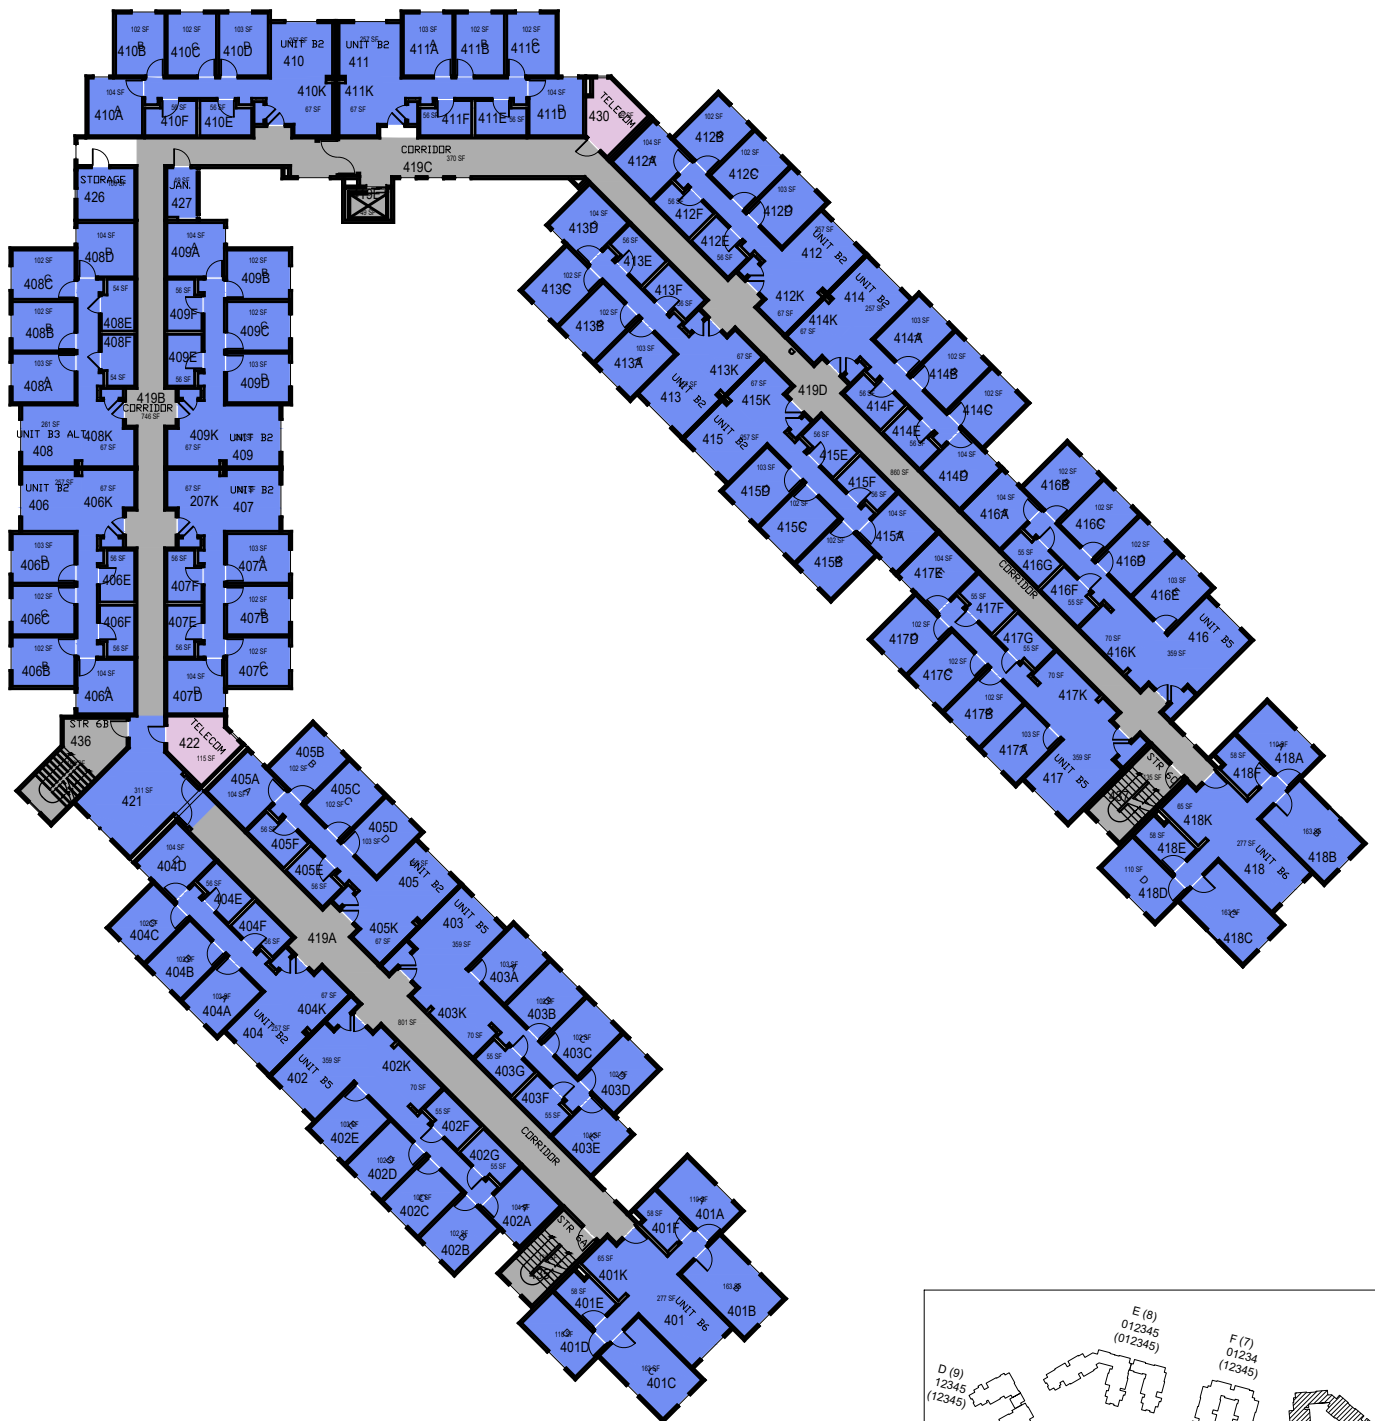

Gypsum

Floor 4

FACILITIES MANAGEMENT AND DEVELOPMENT

Space Data <http://afd.calpoly.edu/facilities/spacefacility/space_data.asp>

000 UNASSIGN	400 STUDY	800 HEALTH
100 CLASS	500 SPECIAL	900 RESIDENTIAL
200 LAB	600 GENERAL	
300 OFFICE	700 SUPPORT	

Room Use

March 2022

1"=35'