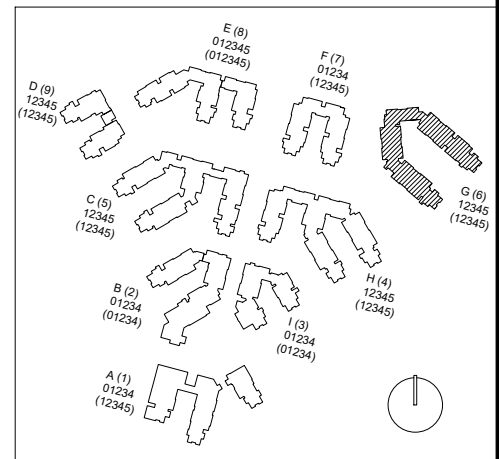

CAL POLY

Gypsum
Poly Canyon Village
Floor 1
Space Data http://afd.calpoly.edu/facilities/spacefacility/space_data.asp

FACILITIES MANAGEMENT AND DEVELOPMENT

000 UNASSIGN	400 STUDY	800 HEALTH
100 CLASS	500 SPECIAL	900 RESIDENTIAL
200 LAB	600 GENERAL	
300 OFFICE	700 SUPPORT	

October 2020

1"=35'

Room Use

October 2020

1"=35'

CAL POLY

Gypsum

Floor 2
 Space Data http://afd.calpoly.edu/facilities/spacefacility/space_data.asp