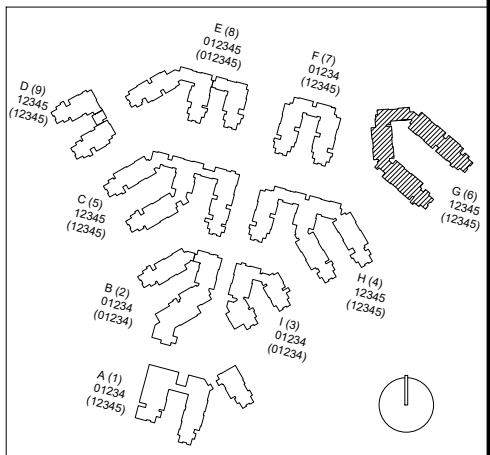

October 2020

CAL POLY

Gypsum

Floor 3
Space Data <http://afd.calpoly.edu/facilities/spacefacility/space_data.asp>

FACILITIES MANAGEMENT AND DEVELOPMENT

000 UNASSIGN	400 STUDY	800 HEALTH
100 CLASS	500 SPECIAL	900 RESIDENTIAL
200 LAB	600 GENERAL	
300 OFFICE	700 SUPPORT	

1"=35'

Room Use