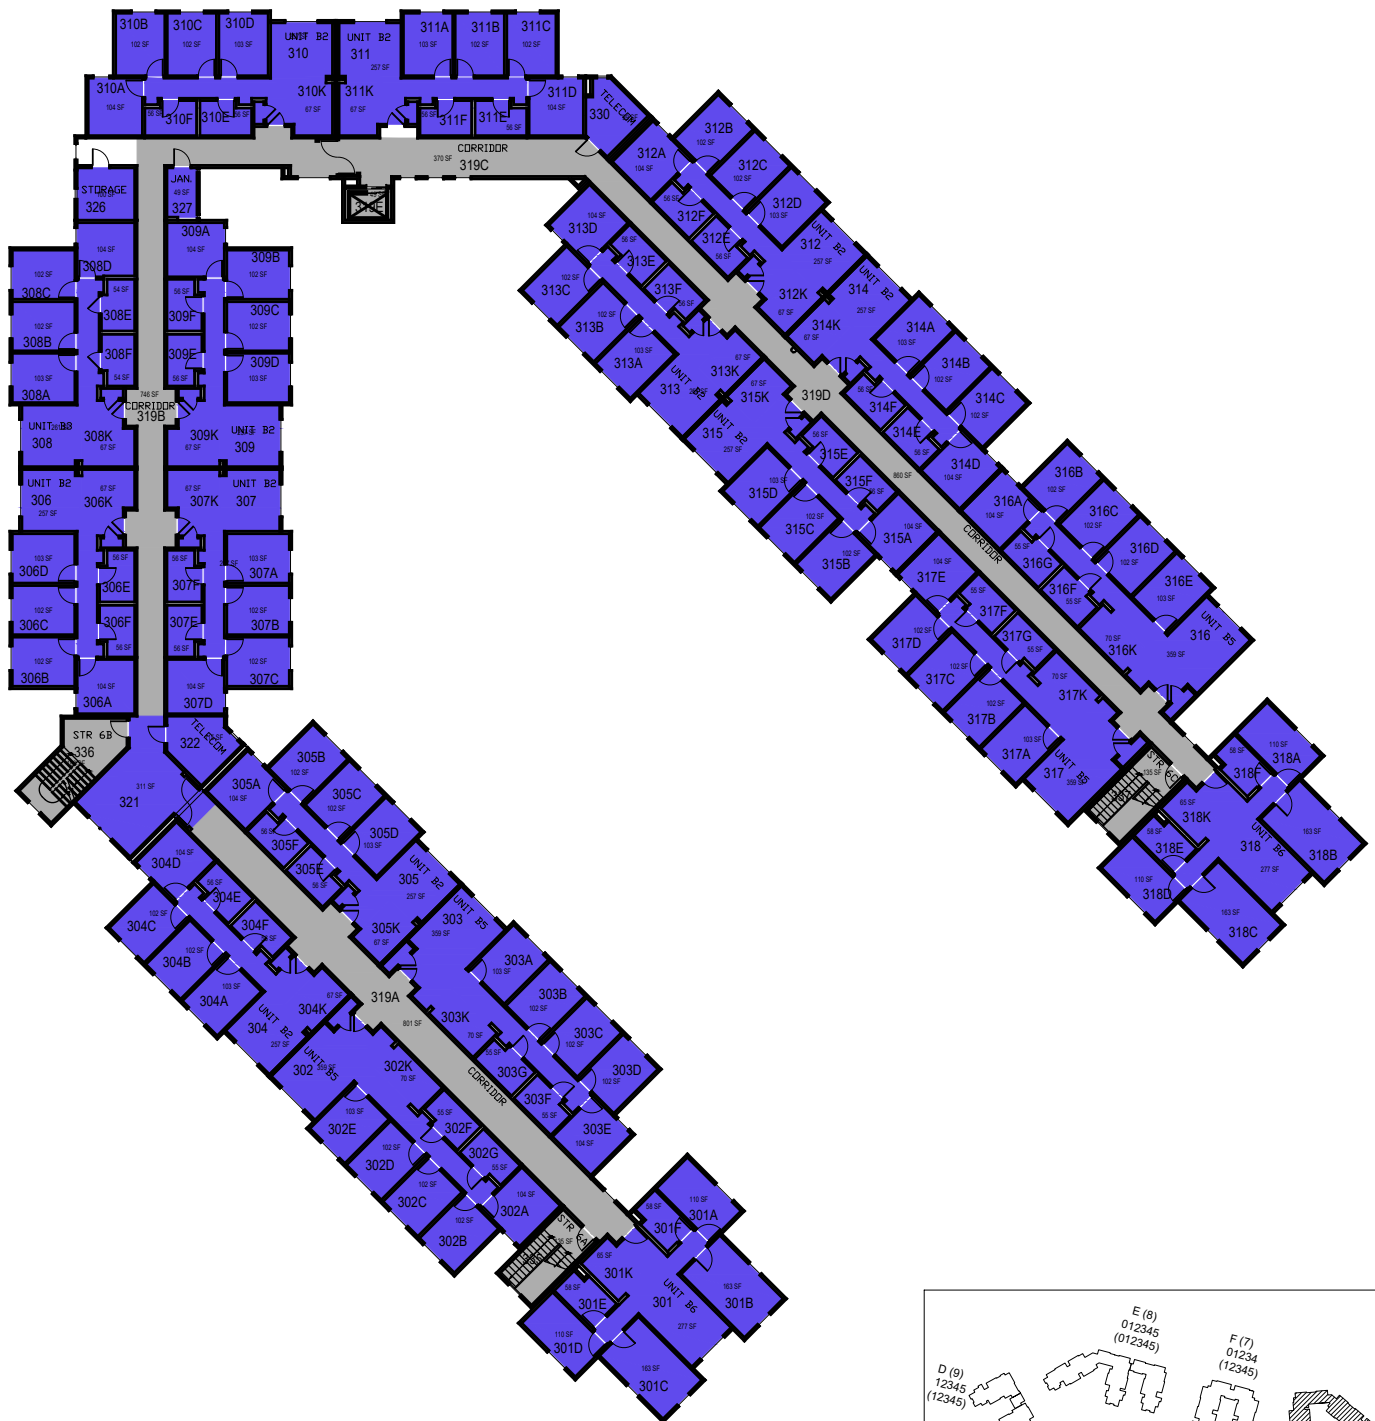

College/Division

CAL POLY

Gypsum

Floor 2
Space Data http://afd.calpoly.edu/facilities/spacefacility/space_data.asp

FACILITIES MANAGEMENT AND DEVELOPMENT

00000 UNASSIGN	107500 OCOB	120000 ACAD AFRS	137500 UNIV DEV
102500 CAFES	110000 CLA	120400 ITS	140000 STUD AFRS
105000 CAED	112500 CENG	121300 DIV/INCL	145000 PRESIDENT
117500 CSM	125000 AFD	150000 UNIV SUP	

College/Division

October 2020

1"=35'

CAL POLY

Gypsum

Floor 3
Space Data http://afd.calpoly.edu/facilities/spacefacility/space_data.asp

FACILITIES MANAGEMENT AND DEVELOPMENT

00000 UNASSIGN	107500 OCOB	120000 ACAD AFRS	137500 UNIV DEV
102500 CAFES	110000 CLA	120400 ITS	140000 STUD AFRS
105000 CAED	112500 CENG	121300 DIV/INCL	145000 PRESIDENT
117500 CSM	125000 AFD	150000 UNIV SUP	