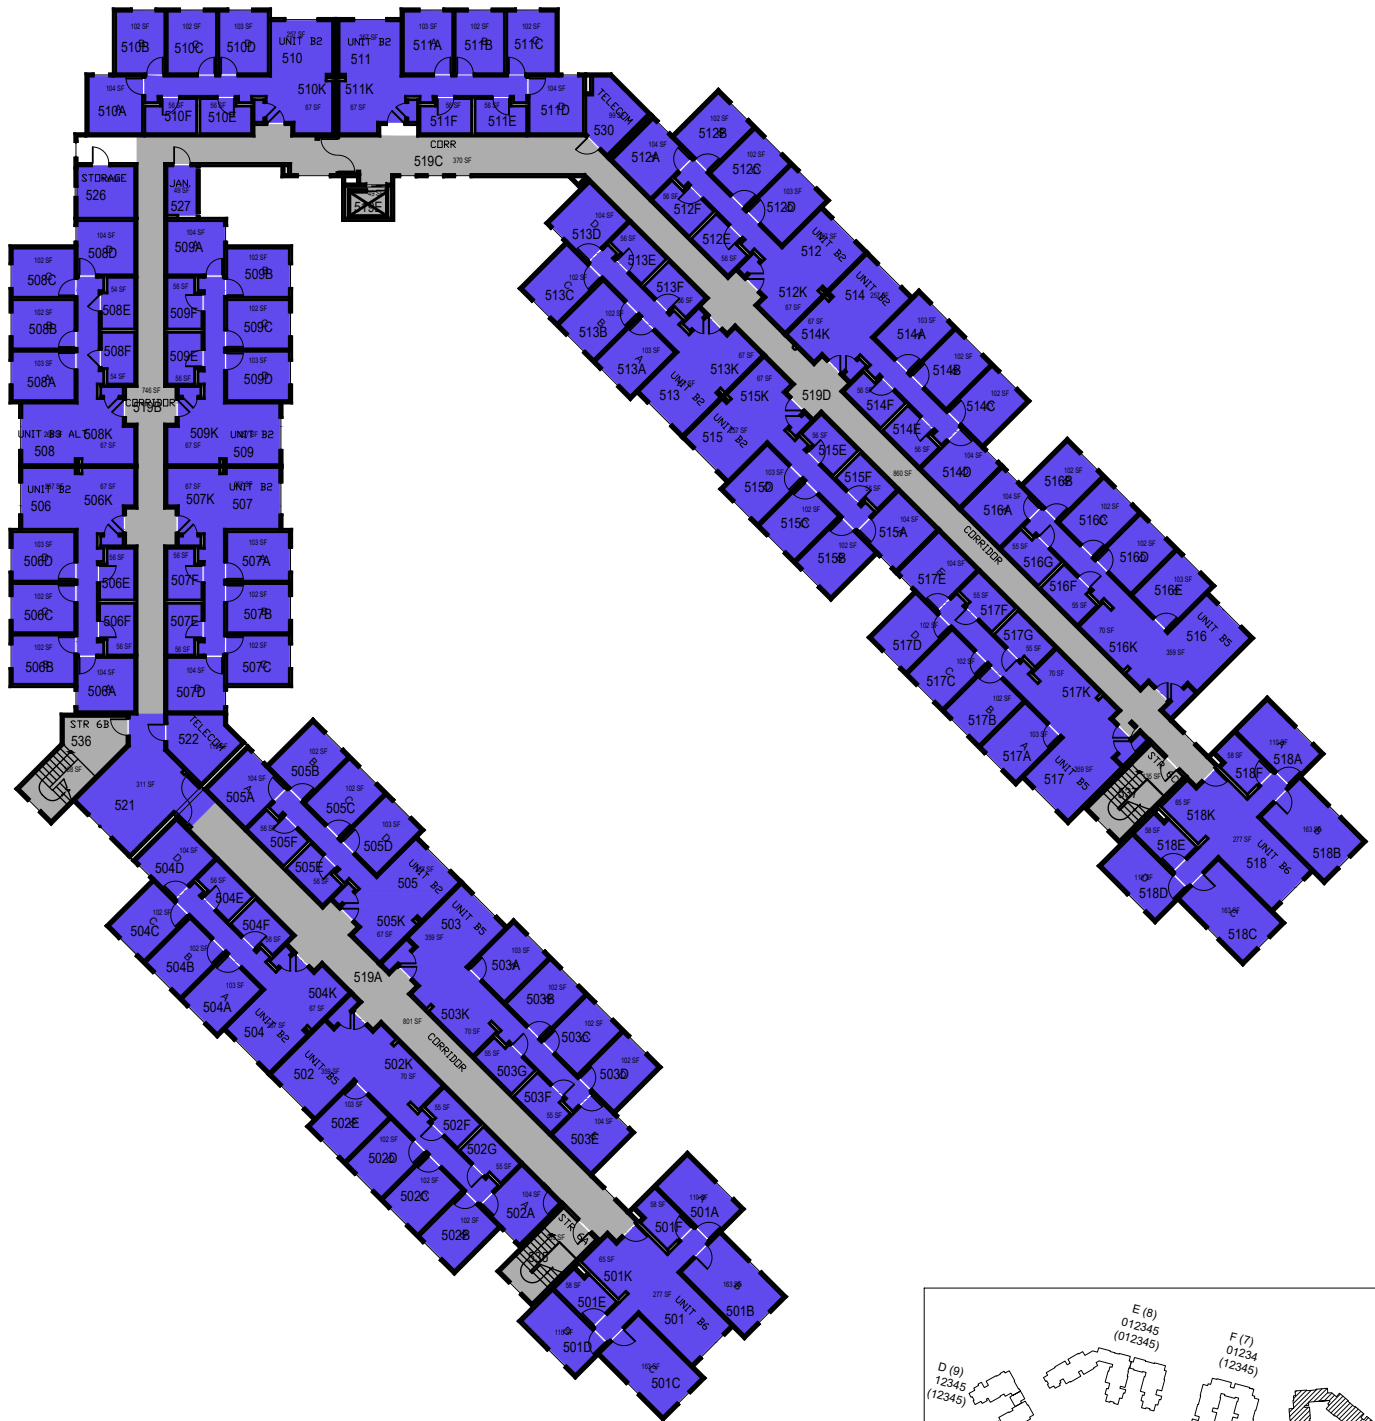

College/Division

October 2020

1"=35'

CAL POLY

Gypsum

Floor 4
Space Data http://afd.calpoly.edu/facilities/spacefacility/space_data.asp

FACILITIES MANAGEMENT AND DEVELOPMENT

00000 UNASSIGN	107500 OCOB	120000 ACAD AFRS	137500 UNIV DEV
102500 CAFES	110000 CLA	120400 ITS	140000 STUD AFRS
105000 CAED	112500 CENG	121300 DIV/INCL	145000 PRESIDENT
117500 CSM	125000 AFD	150000 UNIV SUP	

College/Division

October 2020

1"=35'

October 2020

CAL POLY

Gypsum

Floor 5
 Space Data http://afd.calpoly.edu/facilities/spacefacility/space_data.asp

FACILITIES MANAGEMENT AND DEVELOPMENT