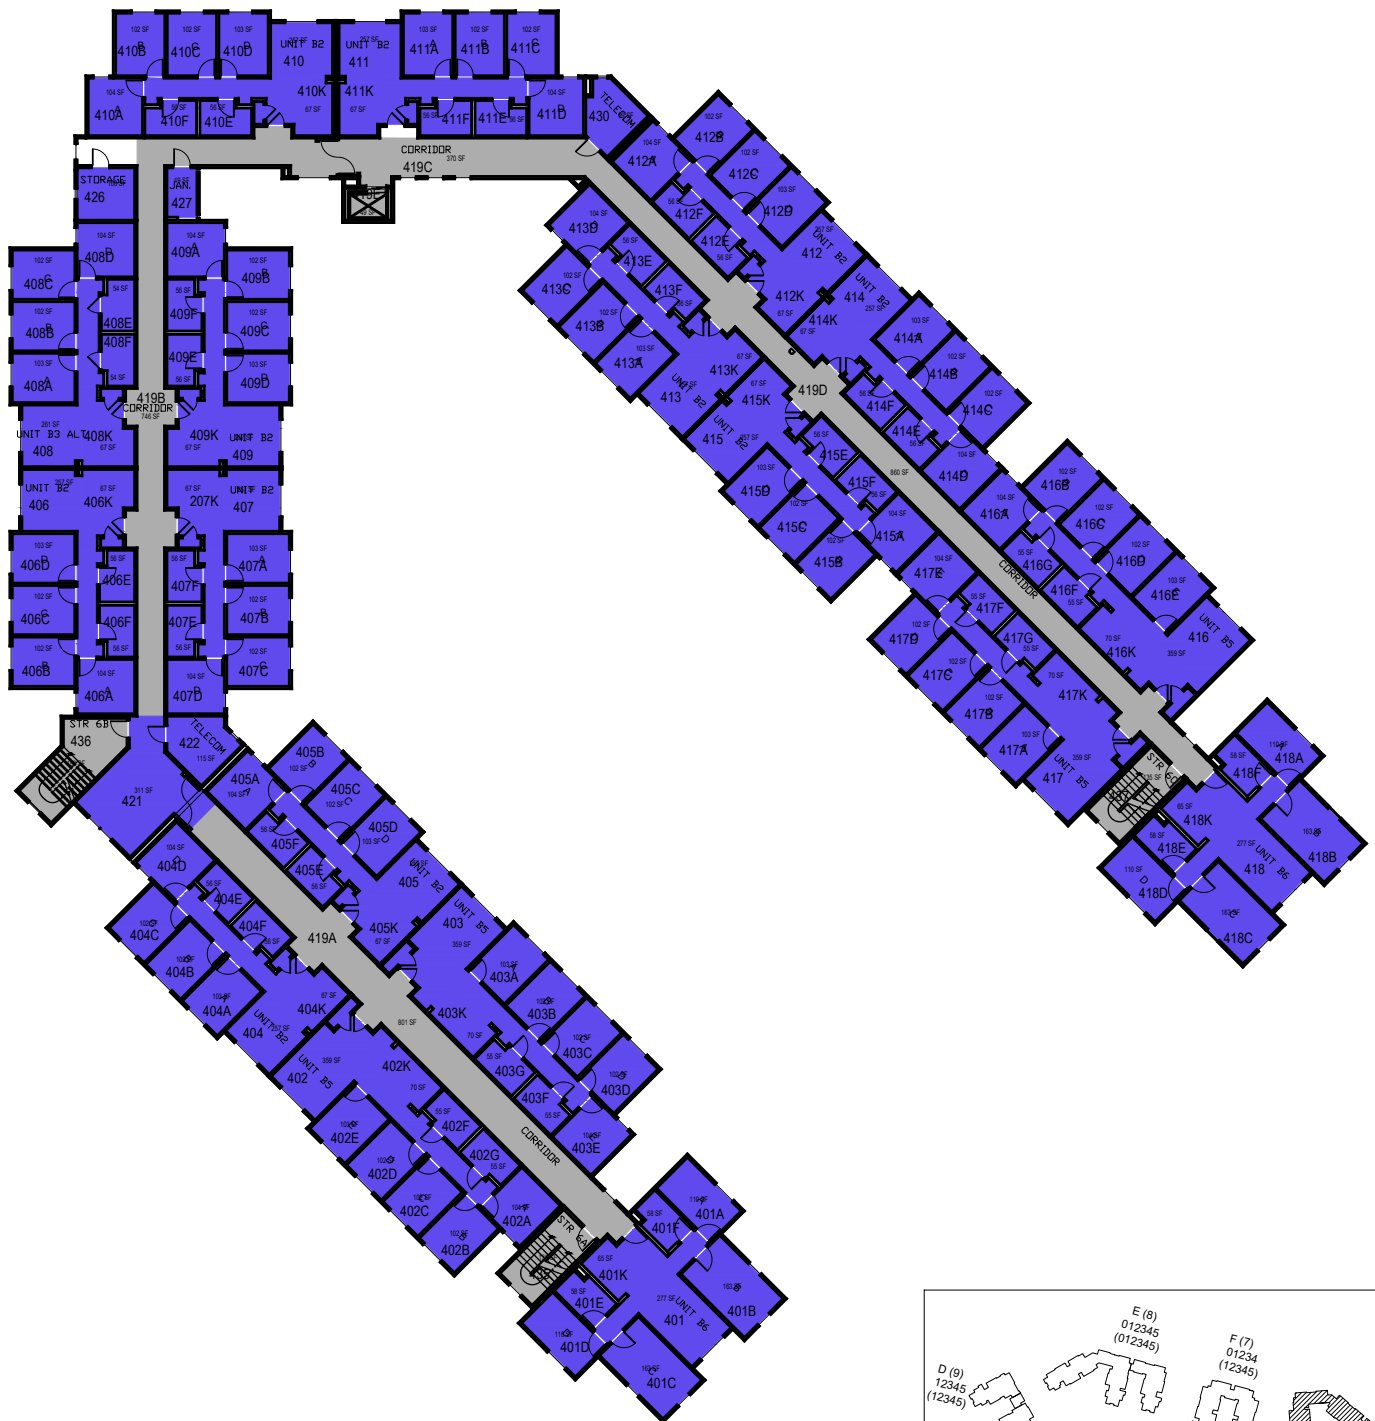

College/Division

October 2020

1"=35'

CAL POLY

Gypsum

Floor 3
Space Data http://afd.calpoly.edu/facilities/spacefacility/space_data.asp

FACILITIES MANAGEMENT AND DEVELOPMENT

00000 UNASSIGN	107500 OCOB	120000 ACAD AFRS	137500 UNIV DEV
102500 CAFES	110000 CLA	120400 ITS	140000 STUD AFRS
105000 CAED	112500 CENG	121300 DIV/INCL	145000 PRESIDENT
117500 CSM	125000 AFD	150000 UNIV SUP	

College/Division

October 2020

1"=35'

CAL POLY

Gypsum

Floor 4
Space Data http://afd.calpoly.edu/facilities/spacefacility/space_data.asp

FACILITIES MANAGEMENT AND DEVELOPMENT

00000 UNASSIGN	107500 OCOB	120000 ACAD AFRS	137500 UNIV DEV
102500 CAFES	110000 CLA	120400 ITS	140000 STUD AFRS
105000 CAED	112500 CENG	121300 DIV/INCL	145000 PRESIDENT
117500 CSM	125000 AFD	150000 UNIV SUP	