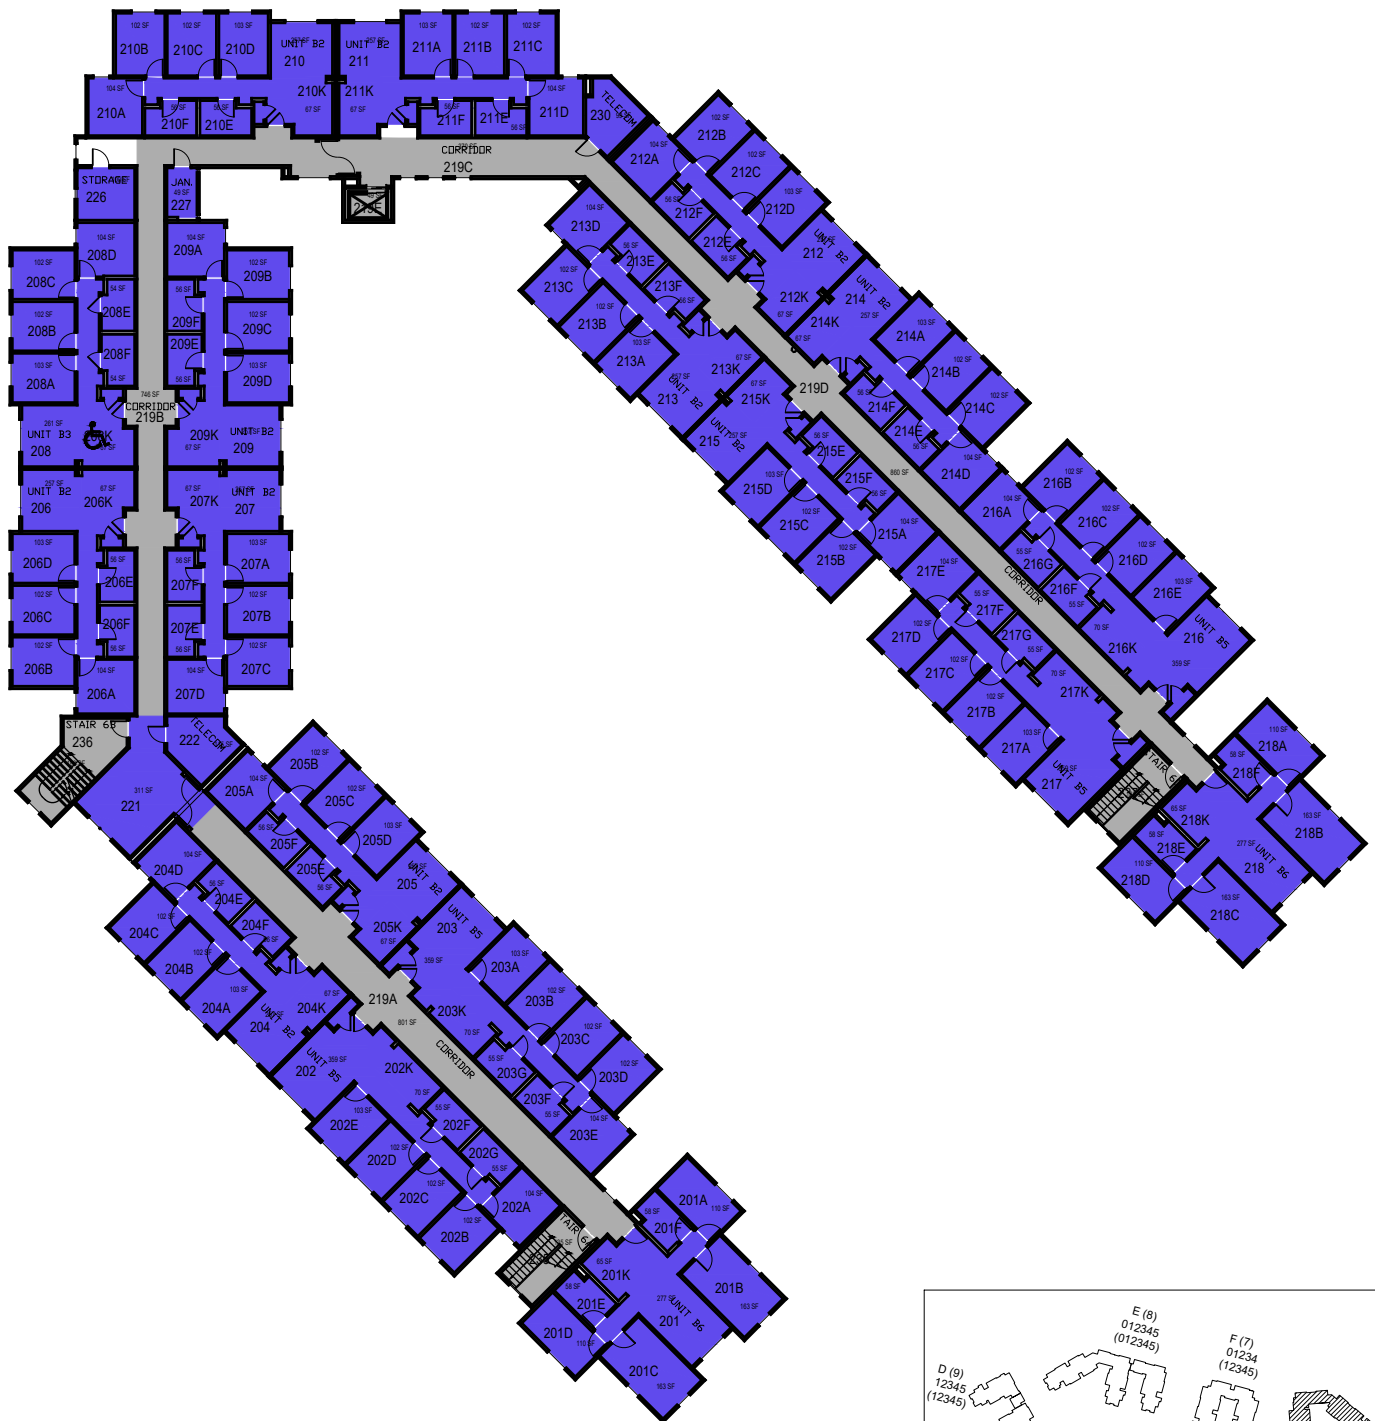

CAL POLY

Gypsum

Floor 2
Space Data <http://afd.calpoly.edu/facilities/spacefacility/space_data.asp>

FACILITIES MANAGEMENT AND DEVELOPMENT

00000 UNASSIGN	107500 OCOB	120000 ACAD AFRS	137500 UNIV DEV
102500 CAFES	110000 CLA	120400 ITS	140000 STUD AFRS
105000 CAED	112500 CENG	121300 DIV/INCL	145000 PRESIDENT
117500 CSM	125000 AFD	150000 UNIV SUP	

College/Division

October 2020

1"=35'