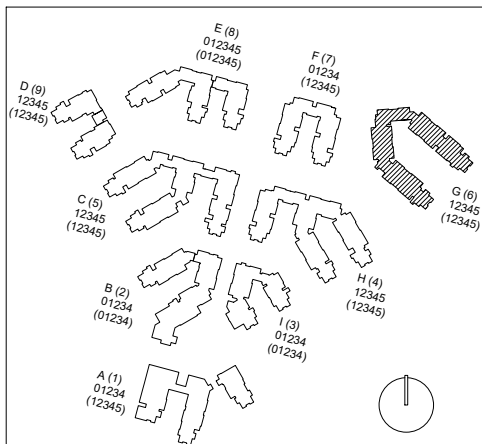

CAL POLY

Gypsum

Floor 3
Space Data <http://afd.calpoly.edu/facilities/spacefacility/space_data.asp>

FACILITIES MANAGEMENT AND DEVELOPMENT

00000 UNASSIGN	107500 OCOB	120000 ACAD AFRS	137500 UNIV DEV
102500 CAFES	110000 CLA	120400 ITS	140000 STUD AFRS
105000 CAED	112500 CENG	121300 DIV/INCL	145000 PRESIDENT
117500 CSM	125000 AFD	150000 UNIV SUP	

College/Division

October 2020

1"=35'