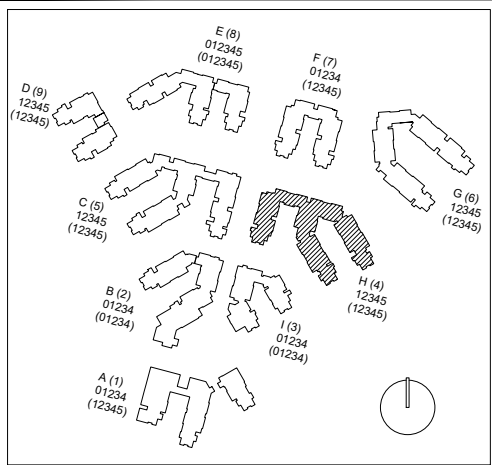

Huasna

Floor 2

FACILITIES MANAGEMENT AND DEVELOPMENT

Space Data [http://afd.calpoly.edu/facilities/spacefacility/space\\_data.asp](http://afd.calpoly.edu/facilities/spacefacility/space_data.asp)

000 UNASSIGN	400 STUDY	800 HEALTH
100 CLASS	500 SPECIAL	900 RESIDENTIAL
200 LAB	600 GENERAL	
300 OFFICE	700 SUPPORT	

Room Use

March 2022

1"=35'

Huasna

Floor 3

FACILITIES MANAGEMENT AND DEVELOPMENT

Space Data [http://afd.calpoly.edu/facilities/spacefacility/space\\_data.asp](http://afd.calpoly.edu/facilities/spacefacility/space_data.asp)