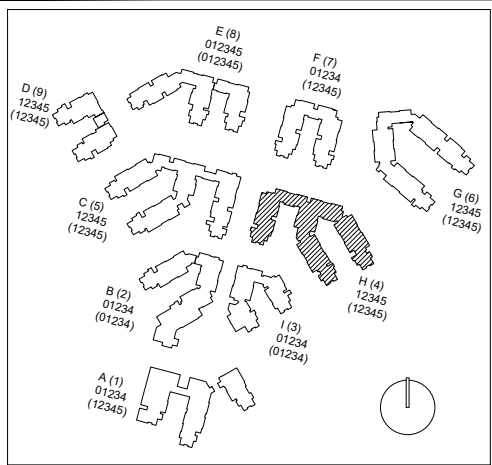

Huasna

Floor 5

FACILITIES MANAGEMENT AND DEVELOPMENT

Space Data <http://afd.calpoly.edu/facilities/spacefacility/space_data.asp>

000 UNASSIGN	400 STUDY	800 HEALTH
100 CLASS	500 SPECIAL	900 RESIDENTIAL
200 LAB	600 GENERAL	
300 OFFICE	700 SUPPORT	

Room Use

March 2022

1"=35'