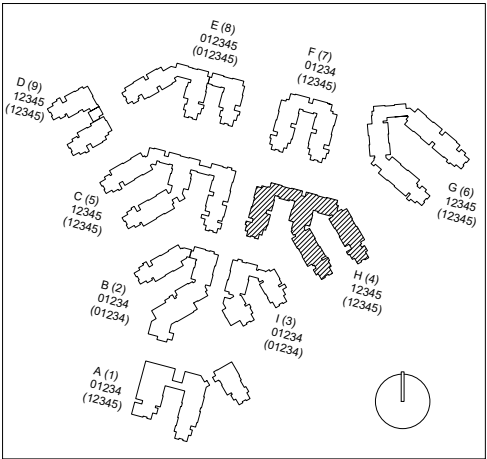

Huasna

Floor 4

FACILITIES MANAGEMENT AND DEVELOPMENT

Space Data <http://afd.calpoly.edu/facilities/spacefacility/space_data.asp>

000 UNASSIGN	400 STUDY	800 HEALTH
100 CLASS	500 SPECIAL	900 RESIDENTIAL
200 LAB	600 GENERAL	
300 OFFICE	700 SUPPORT	

Room Use

March 2022

1"=35'