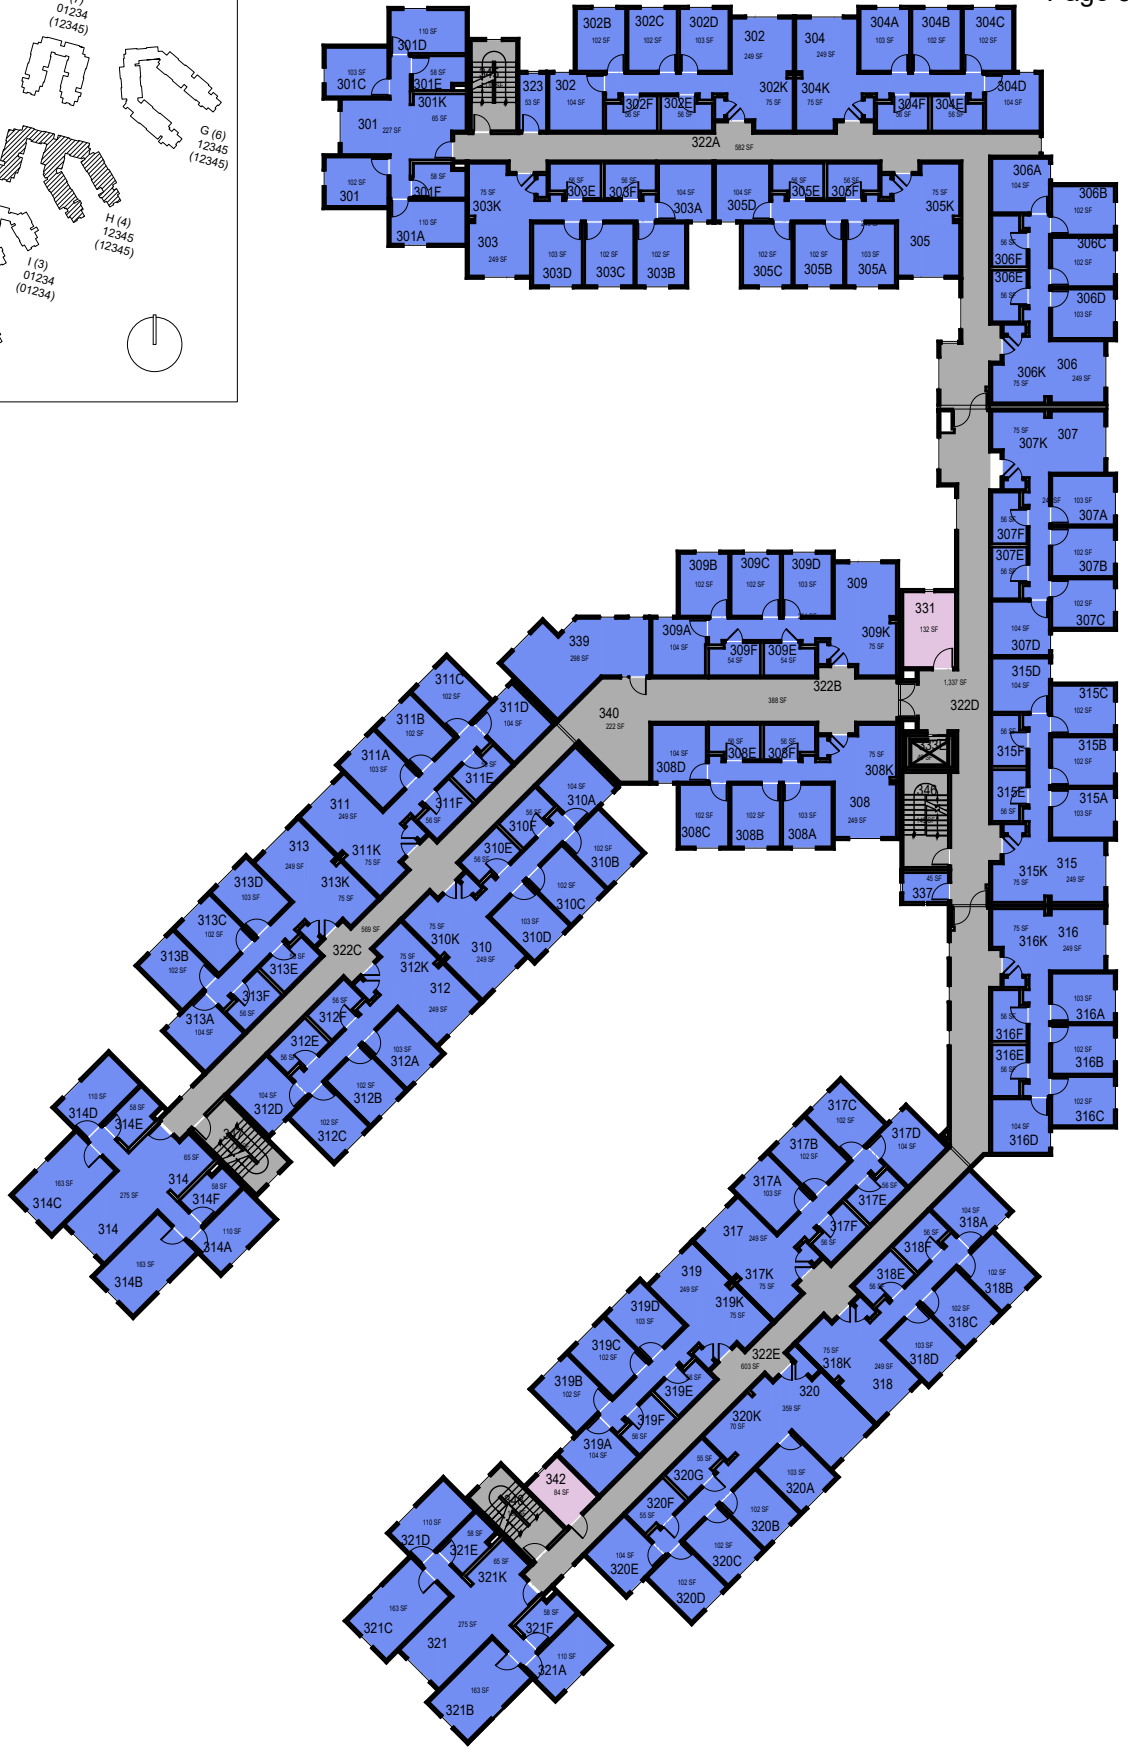

Huasna

Floor 2

FACILITIES MANAGEMENT AND DEVELOPMENT

Space Data [http://afd.calpoly.edu/facilities/spacefacility/space\\_data.asp](http://afd.calpoly.edu/facilities/spacefacility/space_data.asp)

000 UNASSIGN	400 STUDY	800 HEALTH
100 CLASS	500 SPECIAL	900 RESIDENTIAL
200 LAB	600 GENERAL	
300 OFFICE	700 SUPPORT	

Room Use

March 2022

1"=35'

Huasna

Floor 3

FACILITIES MANAGEMENT AND DEVELOPMENT

Space Data [http://afd.calpoly.edu/facilities/spacefacility/space\\_data.asp](http://afd.calpoly.edu/facilities/spacefacility/space_data.asp)

000 UNASSIGN	400 STUDY	800 HEALTH
100 CLASS	500 SPECIAL	900 RESIDENTIAL
200 LAB	600 GENERAL	
300 OFFICE	700 SUPPORT	

Room Use

March 2022

1"=35'

Huasna

Floor 4

FACILITIES MANAGEMENT AND DEVELOPMENT

Space Data [http://afd.calpoly.edu/facilities/spacefacility/space\\_data.asp](http://afd.calpoly.edu/facilities/spacefacility/space_data.asp)