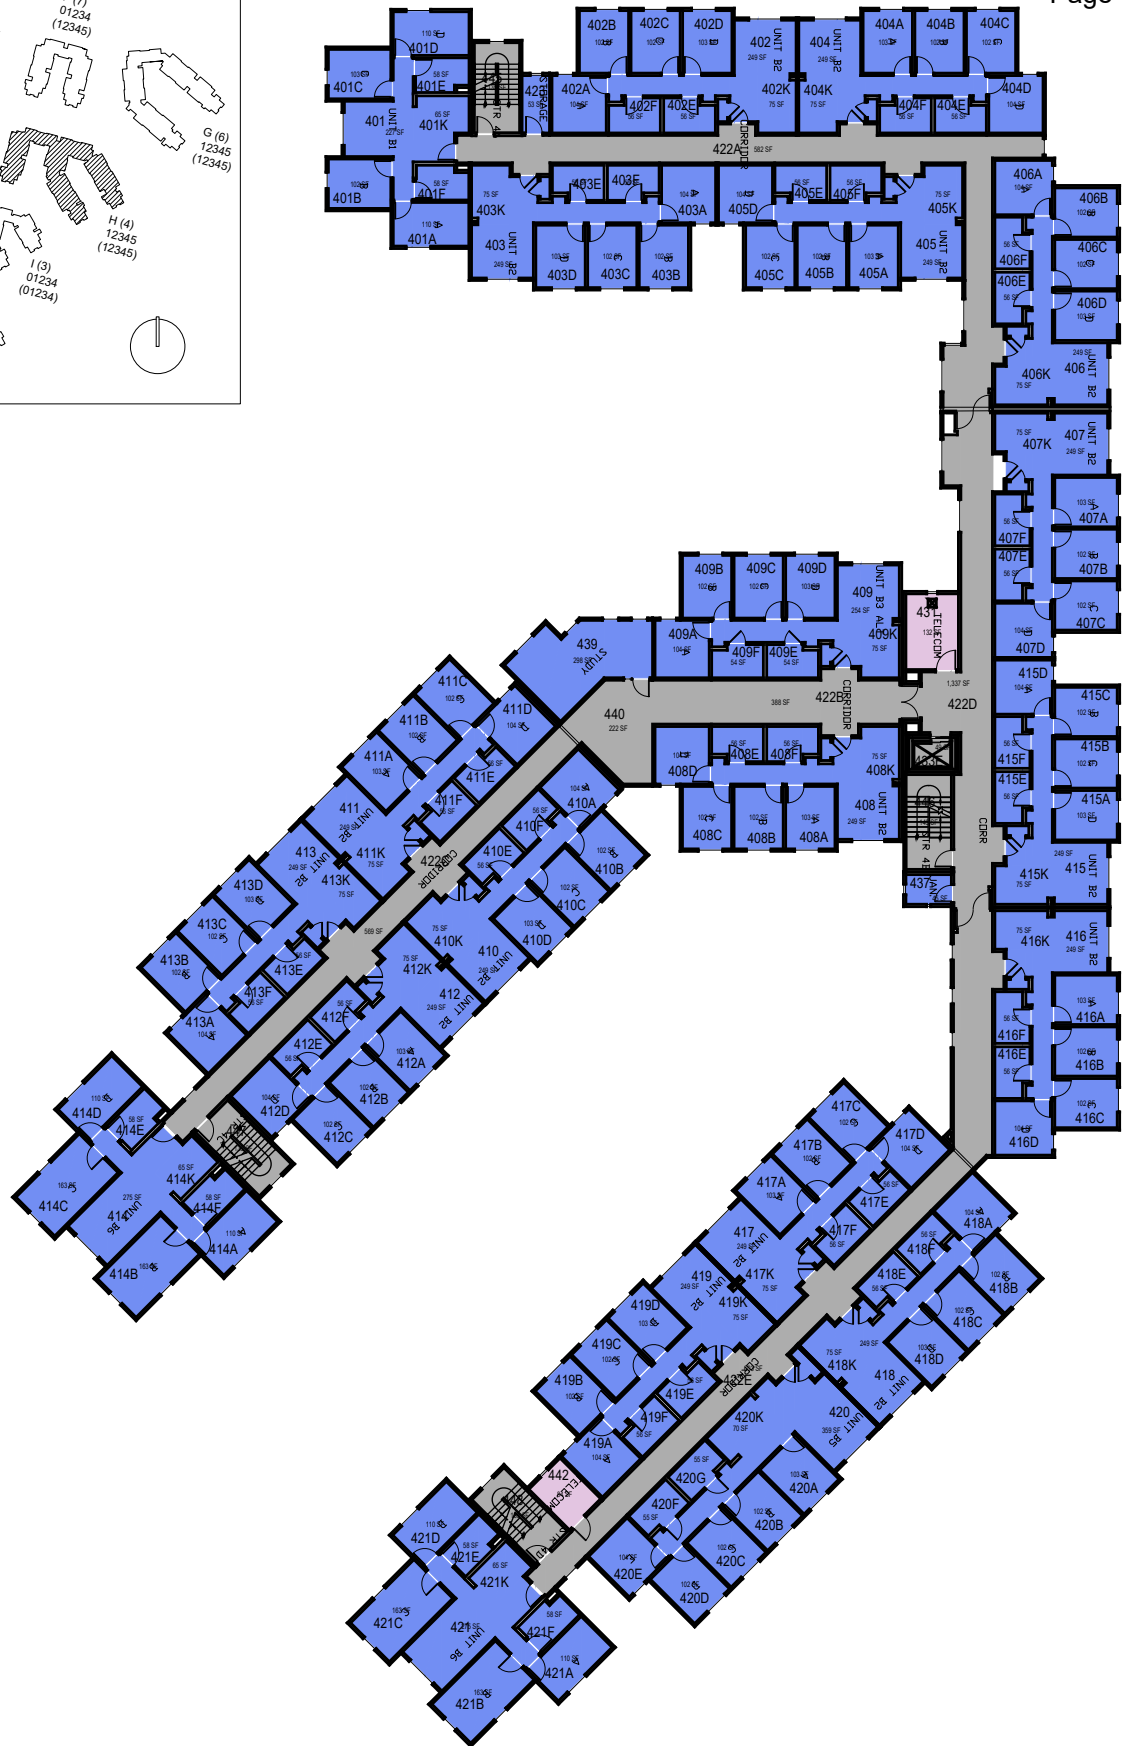

Huasna

Floor 2

FACILITIES MANAGEMENT AND DEVELOPMENT

Space Data [http://afd.calpoly.edu/facilities/spacefacility/space\\_data.asp](http://afd.calpoly.edu/facilities/spacefacility/space_data.asp)

000 UNASSIGN	400 STUDY	800 HEALTH
100 CLASS	500 SPECIAL	900 RESIDENTIAL
200 LAB	600 GENERAL	
300 OFFICE	700 SUPPORT	

Room Use

March 2022

1"=35'

Huasna

Floor 3

FACILITIES MANAGEMENT AND DEVELOPMENT

Space Data [http://afd.calpoly.edu/facilities/spacefacility/space\\_data.asp](http://afd.calpoly.edu/facilities/spacefacility/space_data.asp)

000 UNASSIGN	400 STUDY	800 HEALTH
100 CLASS	500 SPECIAL	900 RESIDENTIAL
200 LAB	600 GENERAL	
300 OFFICE	700 SUPPORT	

Room Use

March 2022

1"=35'

Huasna

Floor 4

FACILITIES MANAGEMENT AND DEVELOPMENT

Space Data [http://afd.calpoly.edu/facilities/spacefacility/space\\_data.asp](http://afd.calpoly.edu/facilities/spacefacility/space_data.asp)