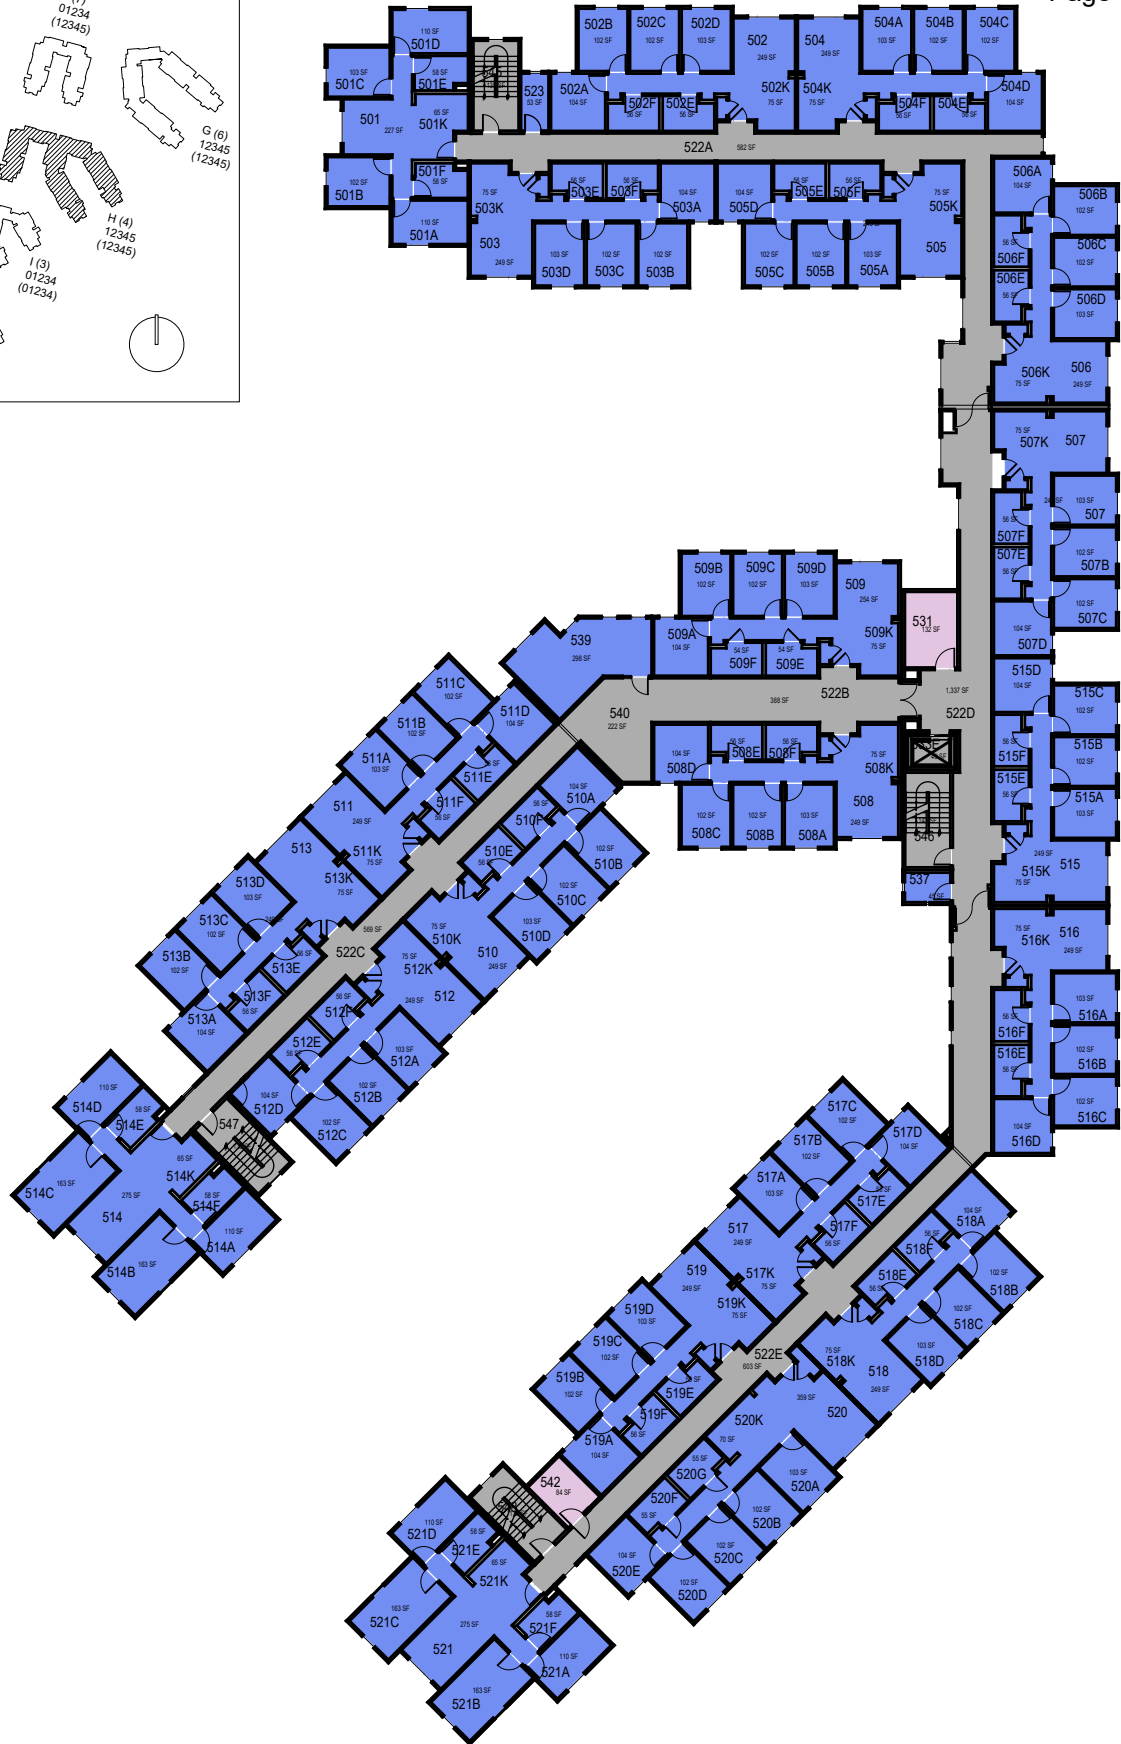

Room Use

March 2022

1"=35'

Huasna

Floor 3

FACILITIES MANAGEMENT AND DEVELOPMENT

Space Data [http://afd.calpoly.edu/facilities/spacefacility/space\\_data.asp](http://afd.calpoly.edu/facilities/spacefacility/space_data.asp)

000 UNASSIGN	400 STUDY	800 HEALTH
100 CLASS	500 SPECIAL	900 RESIDENTIAL
200 LAB	600 GENERAL	
300 OFFICE	700 SUPPORT	

Room Use

March 2022

1"=35'

Huasna

Floor 4

FACILITIES MANAGEMENT AND DEVELOPMENT

Space Data [http://afd.calpoly.edu/facilities/spacefacility/space\\_data.asp](http://afd.calpoly.edu/facilities/spacefacility/space_data.asp)

000 UNASSIGN	400 STUDY	800 HEALTH
100 CLASS	500 SPECIAL	900 RESIDENTIAL
200 LAB	600 GENERAL	
300 OFFICE	700 SUPPORT	

Room Use

March 2022

1"=35'

Huasna

Floor 5

FACILITIES MANAGEMENT AND DEVELOPMENT

Space Data [http://afd.calpoly.edu/facilities/spacefacility/space\\_data.asp](http://afd.calpoly.edu/facilities/spacefacility/space_data.asp)

000 UNASSIGN	400 STUDY	800 HEALTH
100 CLASS	500 SPECIAL	900 RESIDENTIAL
200 LAB	600 GENERAL	
300 OFFICE	700 SUPPORT	

Room Use

March 2022

1"=35'