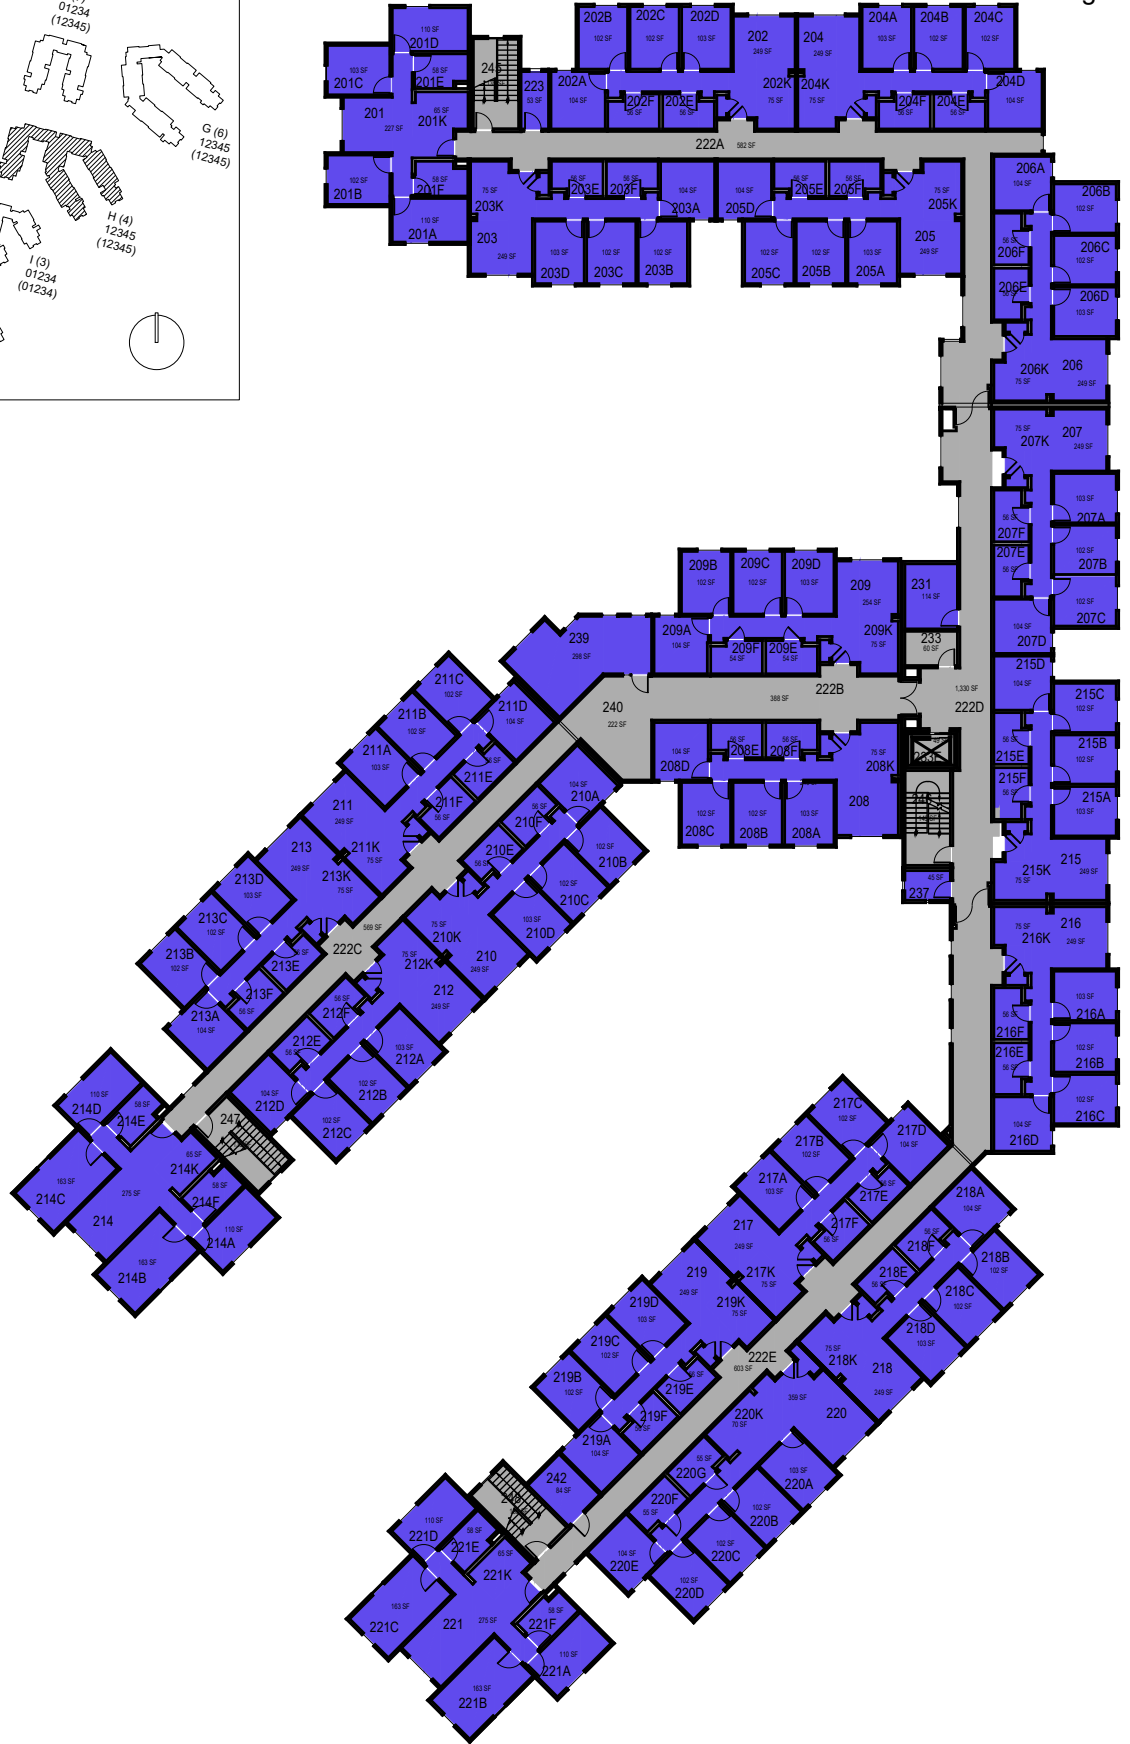

CAL POLY

Huasna
Poly Canyon Village
Floor 1
Space Data http://afd.calpoly.edu/facilities/spacefacility/space_data.asp

FACILITIES MANAGEMENT AND DEVELOPMENT

00000 UNASSIGN	107500 OCOB	120000 ACAD AFRS	137500 UNIV DEV
102500 CAFES	110000 CLA	120400 ITS	140000 STUD AFRS
105000 CAED	112500 CENG	121300 DIV/INCL	145000 PRESIDENT
117500 CSM	125000 AFD	150000 UNIV SUP	

College/Division

October 2020

1"=35'

CAL POLY

Huasna

Floor 2
Space Data http://afd.calpoly.edu/facilities/spacefacility/space_data.asp

FACILITIES MANAGEMENT AND DEVELOPMENT

00000 UNASSIGN	107500 OCOB	120000 ACAD AFRS	137500 UNIV DEV
102500 CAFES	110000 CLA	120400 ITS	140000 STUD AFRS
105000 CAED	112500 CENG	121300 DIV/INCL	145000 PRESIDENT
117500 CSM	125000 AFD	150000 UNIV SUP	

College/Division

October 2020

1"=35'