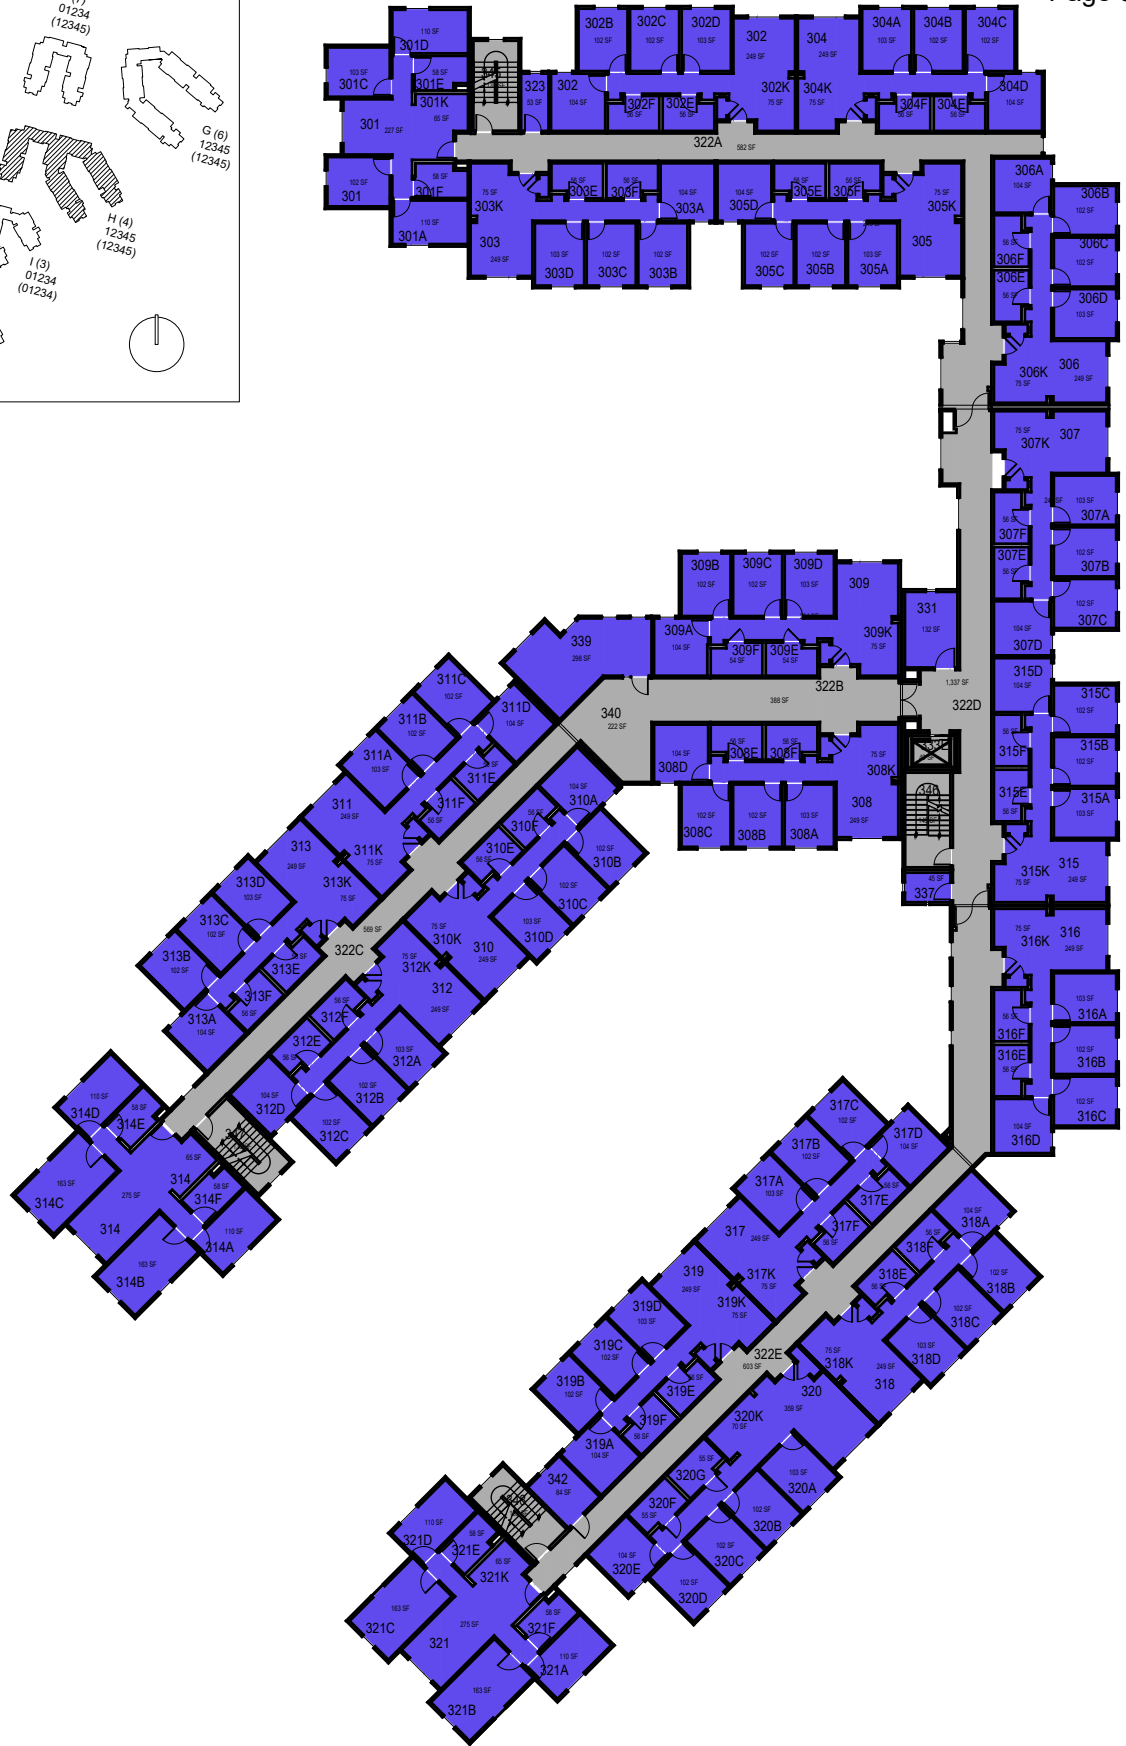

CAL POLY

Huasna
Poly Canyon Village
Floor 1
Space Data http://afd.calpoly.edu/facilities/spacefacility/space_data.asp

FACILITIES MANAGEMENT AND DEVELOPMENT

00000 UNASSIGN	107500 OCOB	120000 ACAD AFRS	137500 UNIV DEV
102500 CAFES	110000 CLA	120400 ITS	140000 STUD AFRS
105000 CAED	112500 CENG	121300 DIV/INCL	145000 PRESIDENT
117500 CSM	125000 AFD	150000 UNIV SUP	

College/Division

October 2020

1"=35'

CAL POLY

Huasna

Floor 2
Space Data http://afd.calpoly.edu/facilities/spacefacility/space_data.asp

FACILITIES MANAGEMENT AND DEVELOPMENT

00000 UNASSIGN	107500 OCOB	120000 ACAD AFRS	137500 UNIV DEV
102500 CAFES	110000 CLA	120400 ITS	140000 STUD AFRS
105000 CAED	112500 CENG	121300 DIV/INCL	145000 PRESIDENT
117500 CSM	125000 AFD	150000 UNIV SUP	

College/Division

October 2020

1"=35'

CAL POLY

Huasna

Floor 3
Space Data http://afd.calpoly.edu/facilities/spacefacility/space_data.asp

FACILITIES MANAGEMENT AND DEVELOPMENT

00000 UNASSIGN	107500 OCOB	120000 ACAD AFRS	137500 UNIV DEV
102500 CAFES	110000 CLA	120400 ITS	140000 STUD AFRS
105000 CAED	112500 CENG	121300 DIV/INCL	145000 PRESIDENT
117500 CSM	125000 AFD	150000 UNIV SUP	

College/Division

October 2020

1"=35'