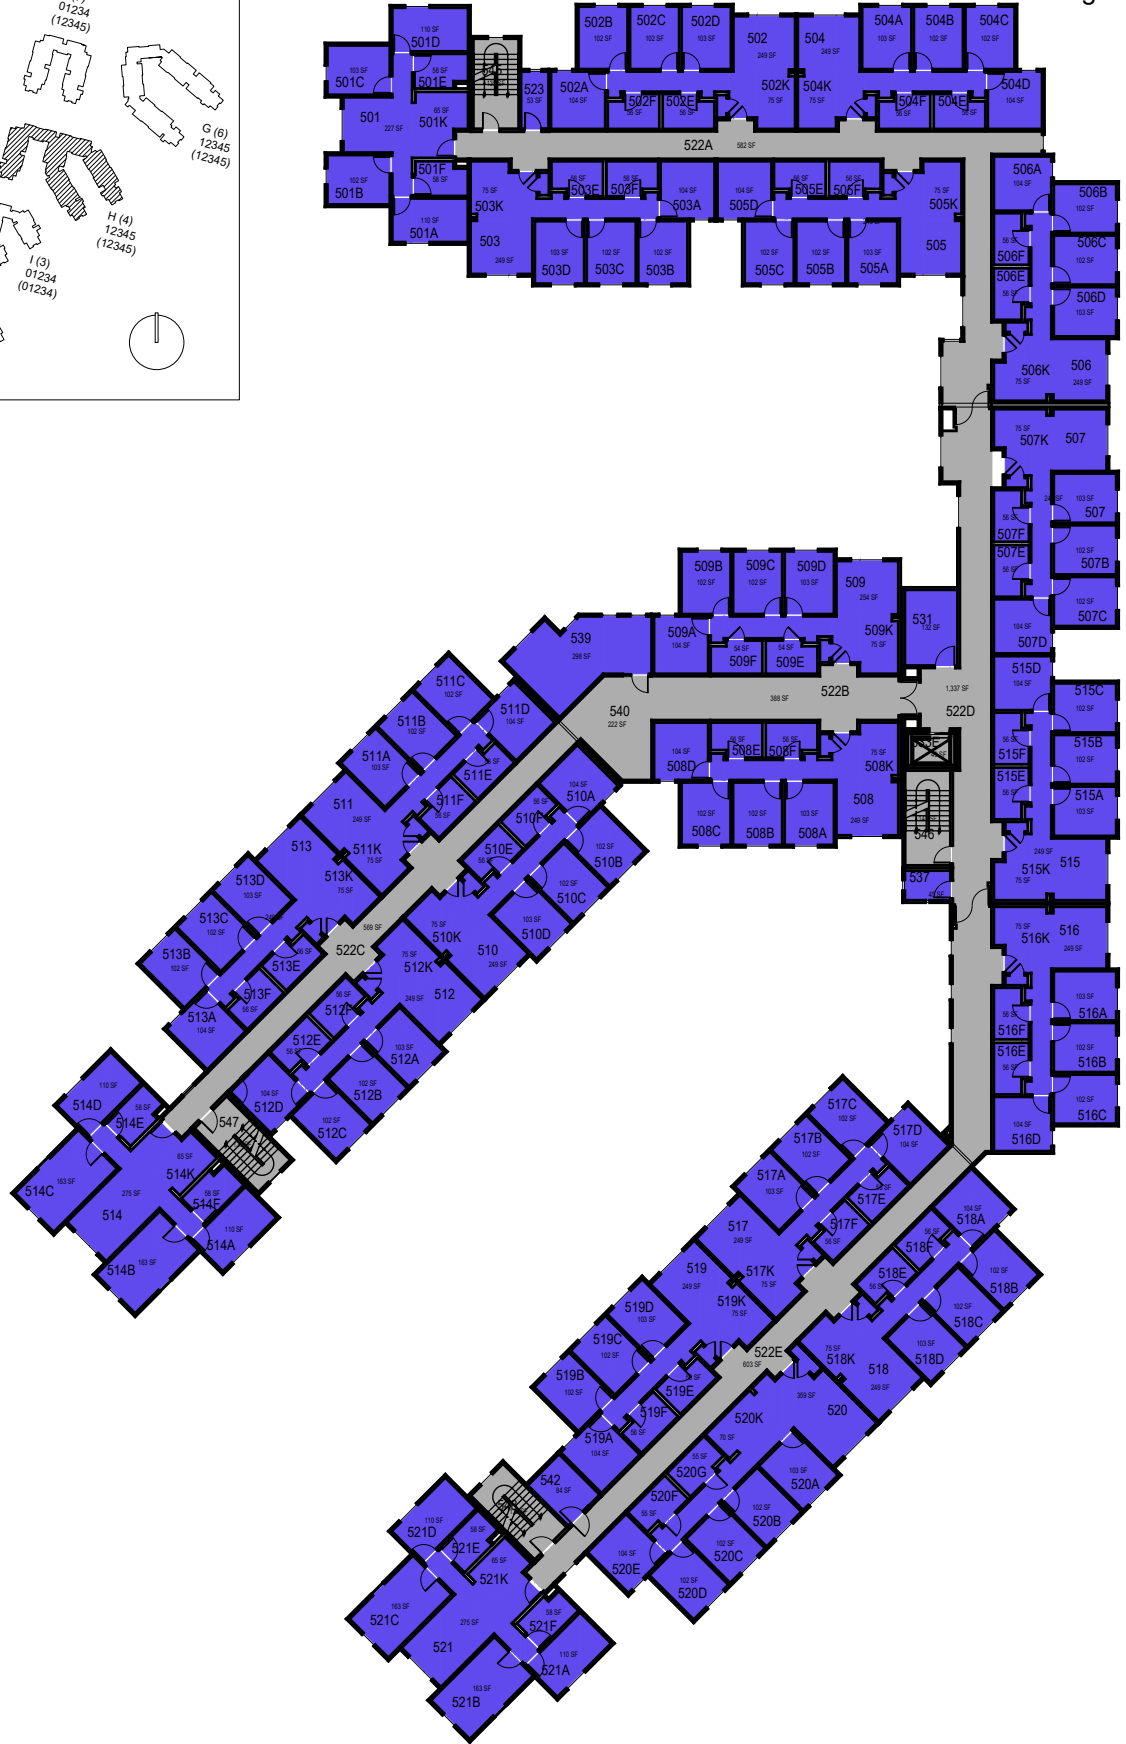

College/Division

October 2020

1"=35'

CAL POLY

Huasna

Floor 3
Space Data http://afd.calpoly.edu/facilities/spacefacility/space_data.asp

FACILITIES MANAGEMENT AND DEVELOPMENT

00000 UNASSIGN	107500 OCOB	120000 ACAD AFRS	137500 UNIV DEV
102500 CAFES	110000 CLA	120400 ITS	140000 STUD AFRS
105000 CAED	112500 CENG	121300 DIV/INCL	145000 PRESIDENT
117500 CSM	125000 AFD	150000 UNIV SUP	

October 2020

1"=35'

College/Division

CAL POLY

Huasna

Floor 4
Space Data http://afd.calpoly.edu/facilities/spacefacility/space_data.asp

FACILITIES MANAGEMENT AND DEVELOPMENT

00000 UNASSIGN	107500 OCOB	120000 ACAD AFRS	137500 UNIV DEV
102500 CAFES	110000 CLA	120400 ITS	140000 STUD AFRS
105000 CAED	112500 CENG	121300 DIV/INCL	145000 PRESIDENT
117500 CSM	125000 AFD	150000 UNIV SUP	

College/Division

October 2020

1"=35'

CAL POLY

Huasna

Floor 5
Space Data http://afd.calpoly.edu/facilities/spacefacility/space_data.asp

FACILITIES MANAGEMENT AND DEVELOPMENT

00000 UNASSIGN	107500 OCOB	120000 ACAD AFRS	137500 UNIV DEV
102500 CAFES	110000 CLA	120400 ITS	140000 STUD AFRS
105000 CAED	112500 CENG	121300 DIV/INCL	145000 PRESIDENT
117500 CSM	125000 AFD	150000 UNIV SUP	

College/Division

October 2020

1"=35'