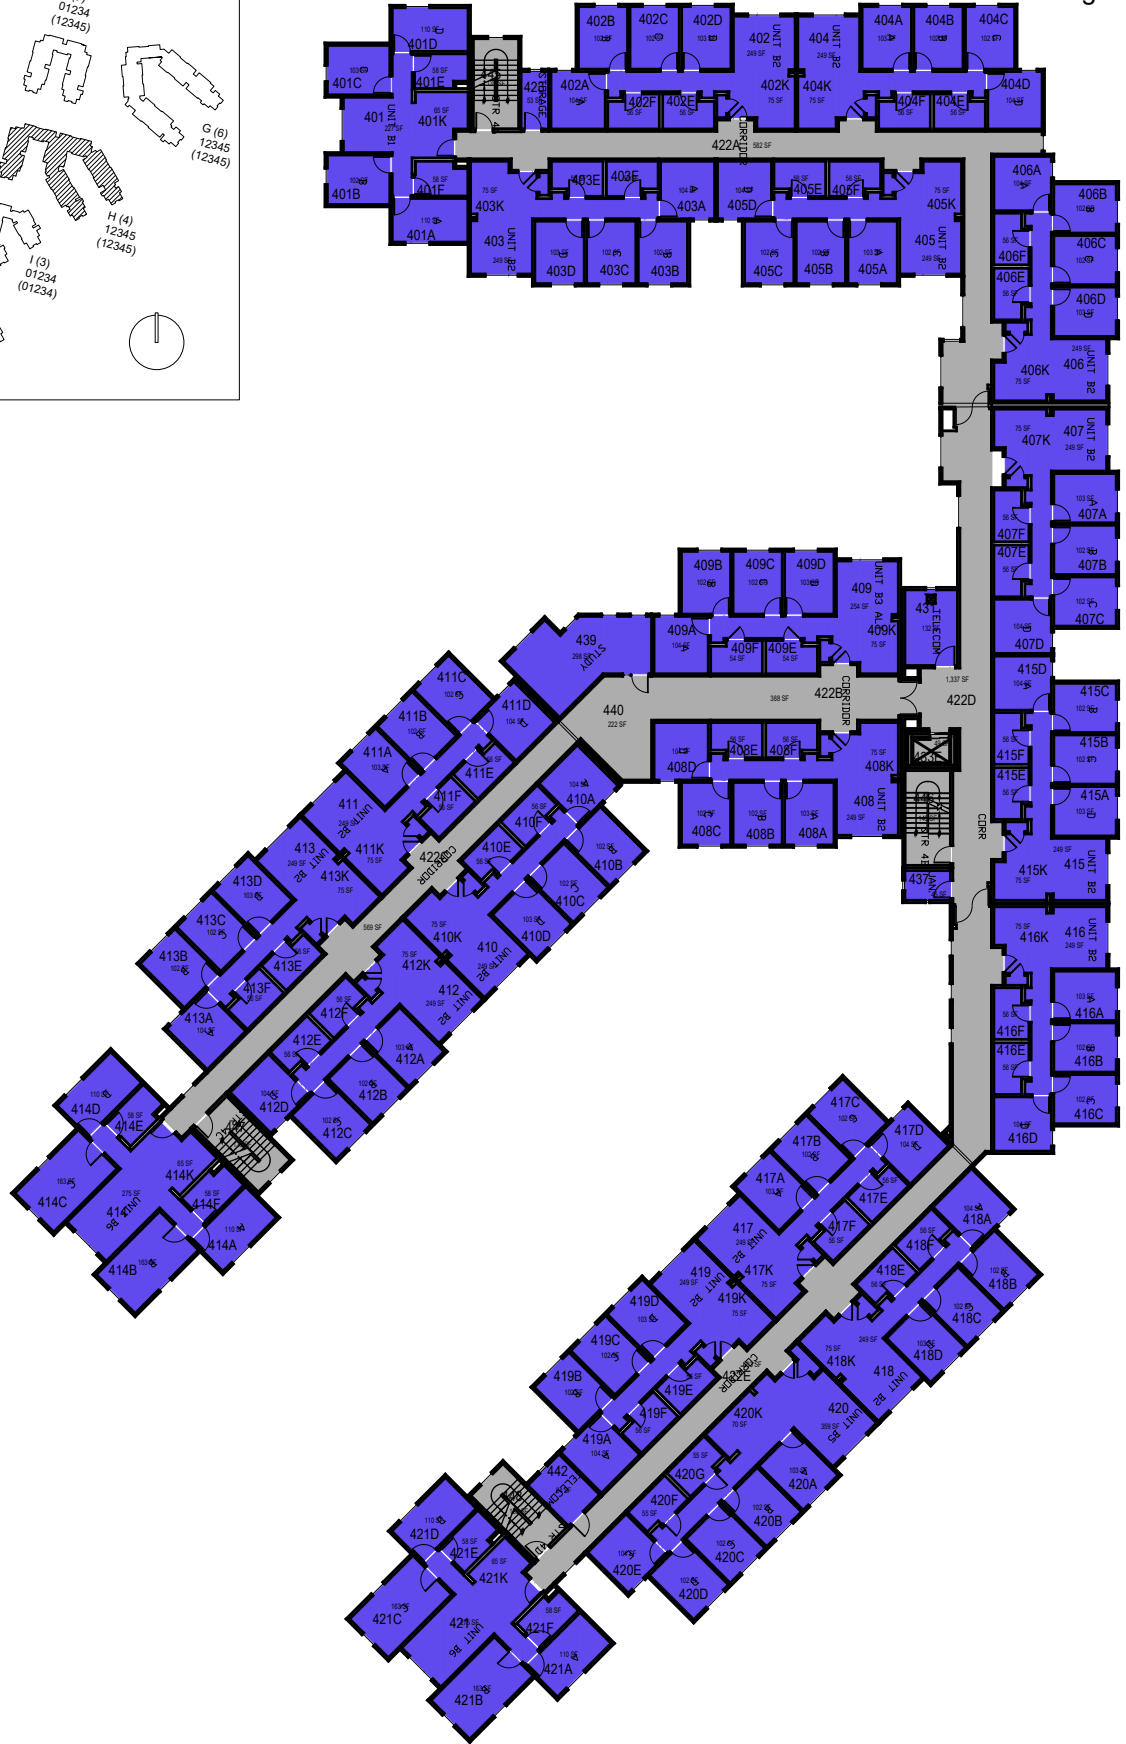

College/Division

October 2020

1"=35'

CAL POLY

Huasna

Floor 2
Space Data http://afd.calpoly.edu/facilities/spacefacility/space_data.asp

FACILITIES MANAGEMENT AND DEVELOPMENT

00000 UNASSIGN	107500 OCOB	120000 ACAD AFRS	137500 UNIV DEV
102500 CAFES	110000 CLA	120400 ITS	140000 STUD AFRS
105000 CAED	112500 CENG	121300 DIV/INCL	145000 PRESIDENT
117500 CSM	125000 AFD	150000 UNIV SUP	

College/Division

October 2020

1"=35'

CAL POLY

Huasna

Floor 3
Space Data http://afd.calpoly.edu/facilities/spacefacility/space_data.asp

FACILITIES MANAGEMENT AND DEVELOPMENT

00000 UNASSIGN	107500 OCOB	120000 ACAD AFRS	137500 UNIV DEV
102500 CAFES	110000 CLA	120400 ITS	140000 STUD AFRS
105000 CAED	112500 CENG	121300 DIV/INCL	145000 PRESIDENT
117500 CSM	125000 AFD	150000 UNIV SUP	

October 2020

1"=35'

College/Division

CAL POLY

Huasna

Floor 4
Space Data http://afd.calpoly.edu/facilities/spacefacility/space_data.asp

FACILITIES MANAGEMENT AND DEVELOPMENT

00000 UNASSIGN	107500 OCOB	120000 ACAD AFRS	137500 UNIV DEV
102500 CAFES	110000 CLA	120400 ITS	140000 STUD AFRS
105000 CAED	112500 CENG	121300 DIV/INCL	145000 PRESIDENT
117500 CSM	125000 AFD	150000 UNIV SUP	