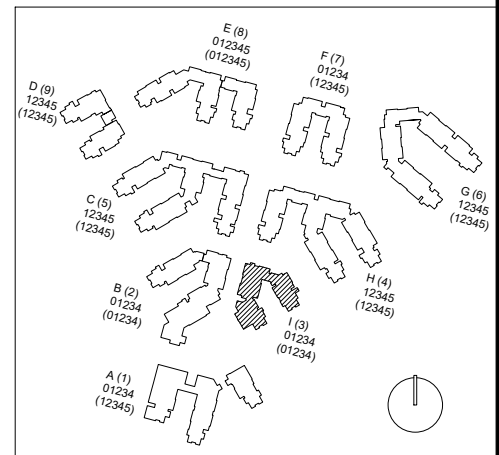

October 2020

CAL POLY

Inyo

Floor 1
Space Data http://afd.calpoly.edu/facilities/spacefacility/space_data.asp

FACILITIES MANAGEMENT AND DEVELOPMENT

1"=30'

CAL POLY

Inyo

Floor 2
Space Data http://afd.calpoly.edu/facilities/spacefacility/space_data.asp

FACILITIES MANAGEMENT AND DEVELOPMENT

October 2020

1"=30'

CAL POLY

Inyo

Floor 3
Space Data http://afd.calpoly.edu/facilities/spacefacility/space_data.asp

FACILITIES MANAGEMENT AND DEVELOPMENT

October 2020

1"=30'

CAL POLY

Inyo

Floor 4
Space Data http://afd.calpoly.edu/facilities/spacefacility/space_data.asp

FACILITIES MANAGEMENT AND DEVELOPMENT

October 2020

1"=30'