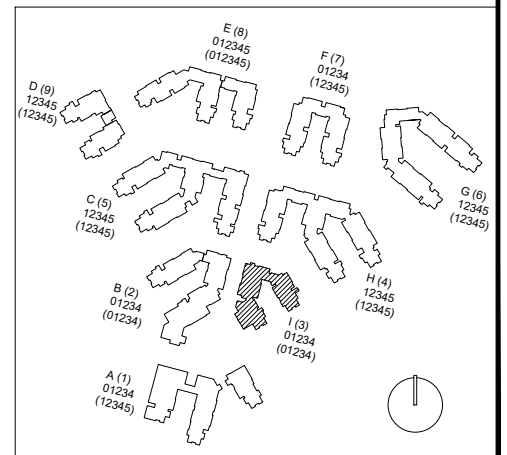

Space Data http://afd.calpoly.edu/facilities/spacefacility/space_data.asp

March 2022

1"=30'

Inyo

Floor 3

FACILITIES MANAGEMENT AND DEVELOPMENT

Space Data http://afd.calpoly.edu/facilities/spacefacility/space_data.asp

March 2022

1"=30'

March 2022

Inyo

Floor 4

FACILITIES MANAGEMENT AND DEVELOPMENT

Space Data http://afd.calpoly.edu/facilities/spacefacility/space_data.asp

1"=30'