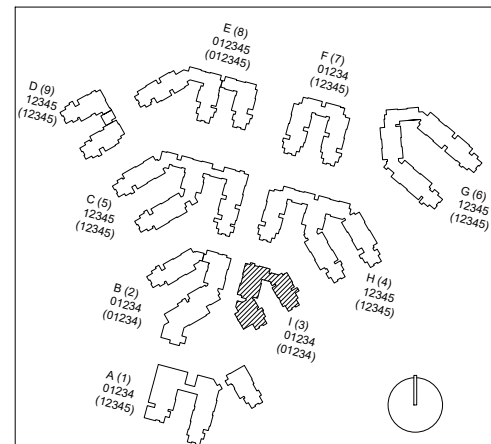

CAL POLY

Inyo

Poly Canyon Village

Floor 0

Space Data http://afd.calpoly.edu/facilities/spacefacility/space_data.asp

FACILITIES MANAGEMENT AND DEVELOPMENT

October 2020

1"=30'

October 2020

CAL POLY

Inyo

Floor 1
Space Data http://afd.calpoly.edu/facilities/spacefacility/space_data.asp

FACILITIES MANAGEMENT AND DEVELOPMENT

1"=30'

CAL POLY

Inyo

1"=30'