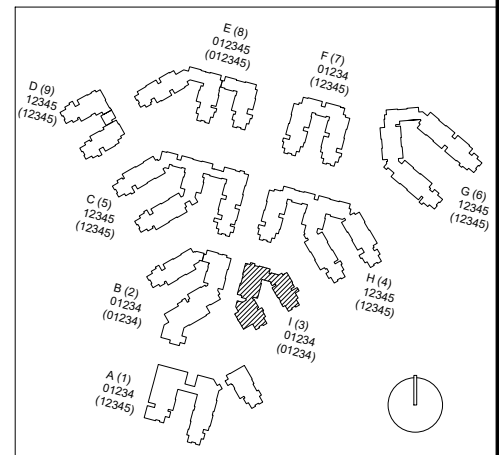

Inyo

Floor 0

Poly Canyon Village

FACILITIES MANAGEMENT AND DEVELOPMENT

Space Data http://afd.calpoly.edu/facilities/spacefacility/space_data.asp

March 2022

1"=30'

Inyo

Floor 1

FACILITIES MANAGEMENT AND DEVELOPMENT

Space Data http://afd.calpoly.edu/facilities/spacefacility/space_data.asp

March 2022

1"=30'

Inyo

Floor 2

FACILITIES MANAGEMENT AND DEVELOPMENT

Space Data http://afd.calpoly.edu/facilities/spacefacility/space_data.asp

March 2022

1"=30'

Inyo

Floor 3

FACILITIES MANAGEMENT AND DEVELOPMENT

Space Data http://afd.calpoly.edu/facilities/spacefacility/space_data.asp