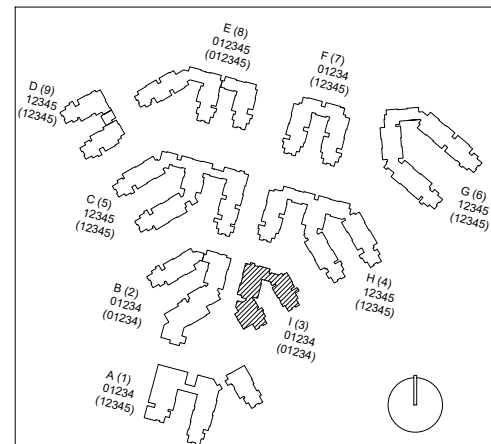

October 2020

CAL POLY

Inyo

Floor 1
Space Data http://afd.calpoly.edu/facilities/spacefacility/space_data.asp

FACILITIES MANAGEMENT AND DEVELOPMENT

1"=30'

CAL POLY

Inyo

Floor 2
Space Data http://afd.calpoly.edu/facilities/spacefacility/space_data.asp

FACILITIES MANAGEMENT AND DEVELOPMENT

October 2020

1"=30'

CAL POLY

Inyo

Floor 3
Space Data http://afd.calpoly.edu/facilities/spacefacility/space_data.asp

1"=30'