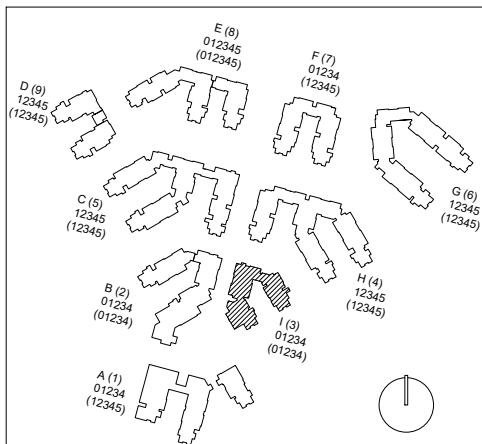

Inyo

Floor 0

Poly Canyon Village

FACILITIES MANAGEMENT AND DEVELOPMENT

Space Data http://afd.calpoly.edu/facilities/spacefacility/space_data.asp

March 2022

1"=30'

Inyo

Floor 1

FACILITIES MANAGEMENT AND DEVELOPMENT

Space Data http://afd.calpoly.edu/facilities/spacefacility/space_data.asp

March 2022

1"=30'

Inyo

Floor 2

FACILITIES MANAGEMENT AND DEVELOPMENT