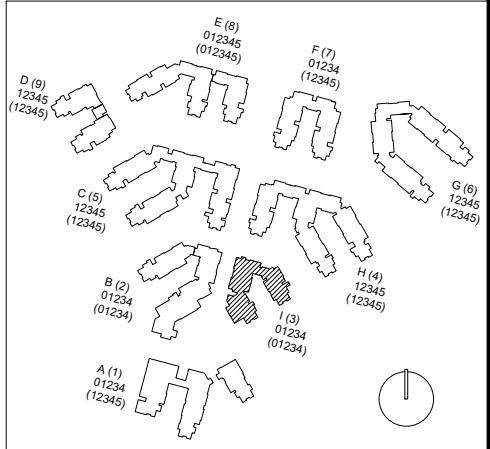

CAL POLY

Inyo

Poly Canyon Village

Floor 0

Space Data http://afd.calpoly.edu/facilities/spacefacility/space_data.asp

FACILITIES MANAGEMENT AND DEVELOPMENT

October 2020

1"=30'

October 2020

CAL POLY

Inyo

Floor 1
Space Data http://afd.calpoly.edu/facilities/spacefacility/space_data.asp

FACILITIES MANAGEMENT AND DEVELOPMENT

1"=30'

CAL POLY

Inyo

Floor 2
Space Data http://afd.calpoly.edu/facilities/spacefacility/space_data.asp

FACILITIES MANAGEMENT AND DEVELOPMENT

October 2020

1"=30'

CAL POLY

Inyo

Floor 3
Space Data http://afd.calpoly.edu/facilities/spacefacility/space_data.asp

1"=30'