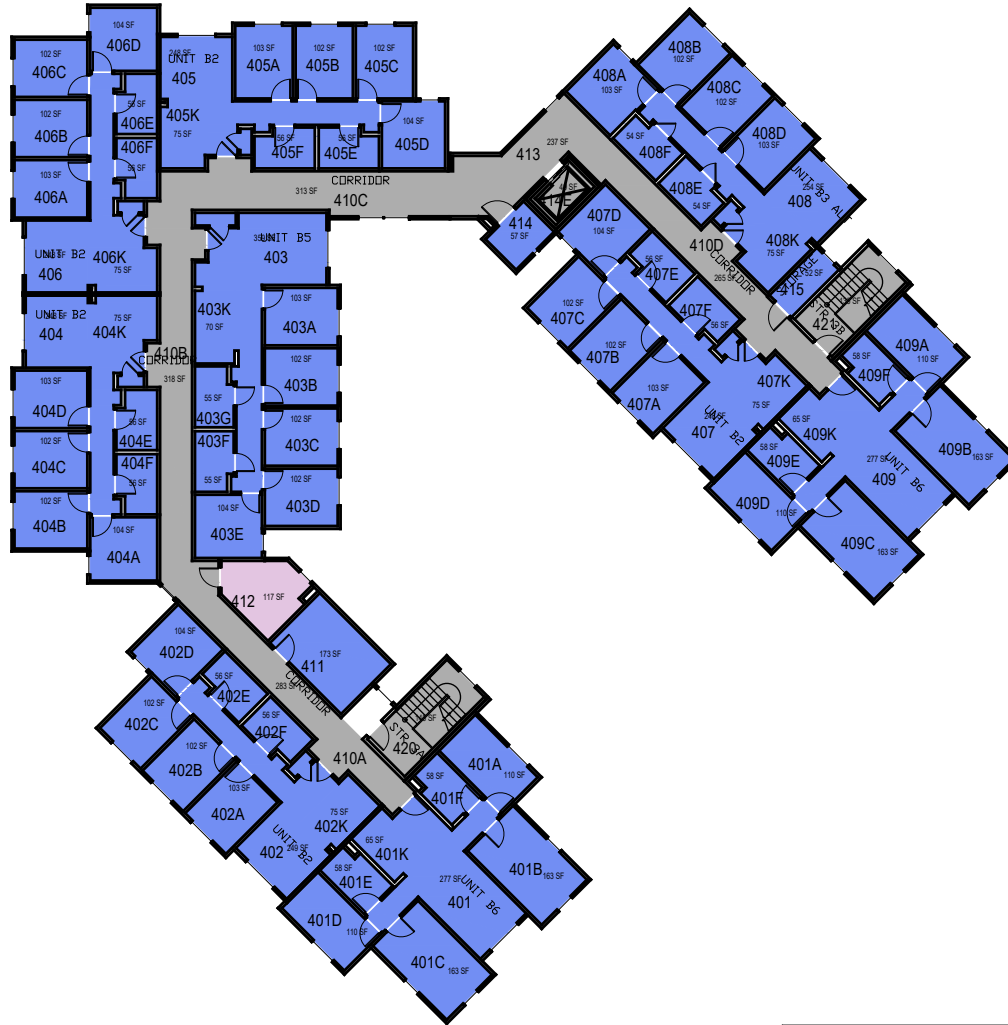

October 2020

1"=30'

Room Use

CAL POLY

Inyo

Floor 2
Space Data http://afd.calpoly.edu/facilities/spacefacility/space_data.asp

FACILITIES MANAGEMENT AND DEVELOPMENT

000 UNASSIGN	400 STUDY	800 HEALTH
100 CLASS	500 SPECIAL	900 RESIDENTIAL
200 LAB	600 GENERAL	
300 OFFICE	700 SUPPORT	

October 2020

1"=30'

Room Use

CAL POLY

Inyo

Floor 3
Space Data http://afd.calpoly.edu/facilities/spacefacility/space_data.asp

FACILITIES MANAGEMENT AND DEVELOPMENT

000 UNASSIGN	400 STUDY	800 HEALTH
100 CLASS	500 SPECIAL	900 RESIDENTIAL
200 LAB	600 GENERAL	
300 OFFICE	700 SUPPORT	

October 2020

1"=30'

Room Use

October 2020

CAL POLY

Inyo

Floor 4
Space Data http://afd.calpoly.edu/facilities/spacefacility/space_data.asp

FACILITIES MANAGEMENT AND DEVELOPMENT