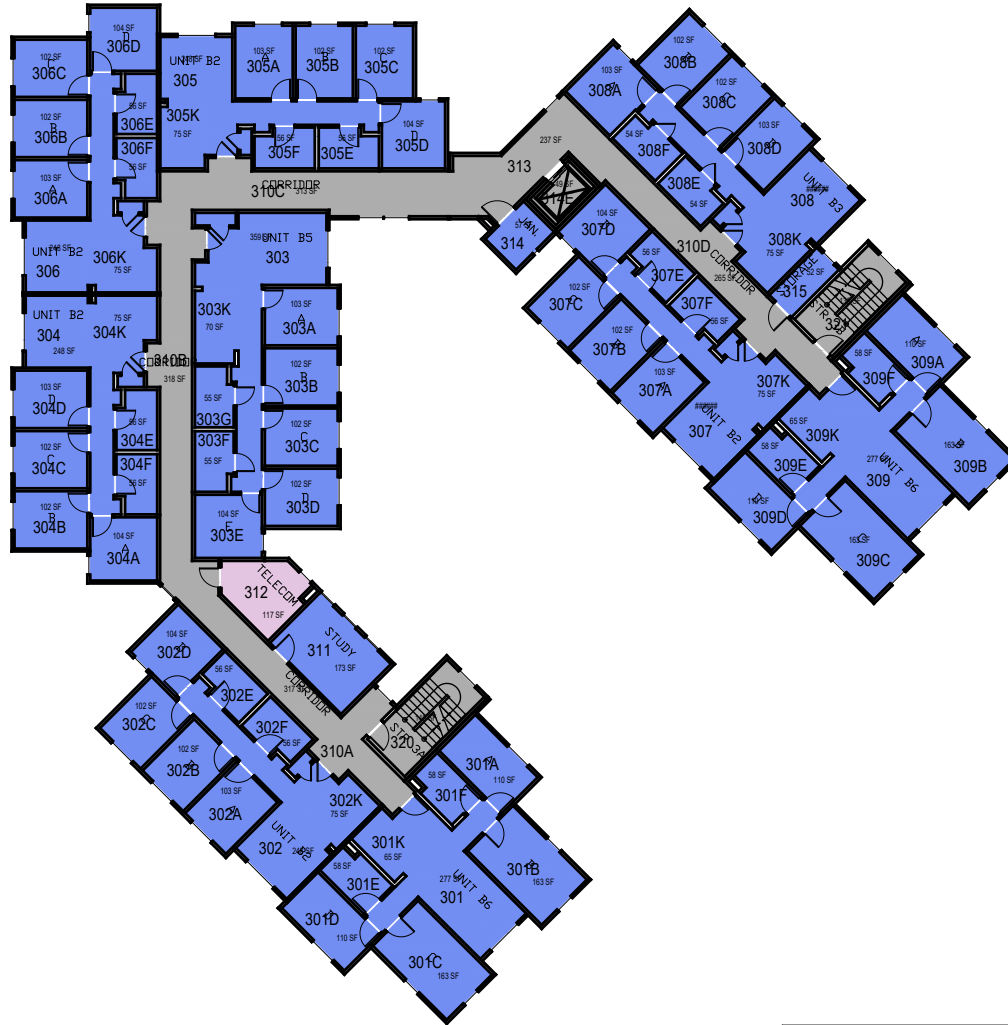

Room Use

October 2020

1"=30'

CAL POLY

Inyo

Floor 1
Space Data http://afd.calpoly.edu/facilities/spacefacility/space_data.asp

FACILITIES MANAGEMENT AND DEVELOPMENT

000 UNASSIGN	400 STUDY	800 HEALTH
100 CLASS	500 SPECIAL	900 RESIDENTIAL
200 LAB	600 GENERAL	
300 OFFICE	700 SUPPORT	

October 2020

1"=30'

Room Use

CAL POLY

Inyo

Floor 2
Space Data http://afd.calpoly.edu/facilities/spacefacility/space_data.asp

FACILITIES MANAGEMENT AND DEVELOPMENT

000 UNASSIGN	400 STUDY	800 HEALTH
100 CLASS	500 SPECIAL	900 RESIDENTIAL
200 LAB	600 GENERAL	
300 OFFICE	700 SUPPORT	

October 2020

1"=30'

Room Use

CAL POLY

Inyo

Floor 3
Space Data http://afd.calpoly.edu/facilities/spacefacility/space_data.asp

FACILITIES MANAGEMENT AND DEVELOPMENT

000 UNASSIGN	400 STUDY	800 HEALTH
100 CLASS	500 SPECIAL	900 RESIDENTIAL
200 LAB	600 GENERAL	
300 OFFICE	700 SUPPORT	