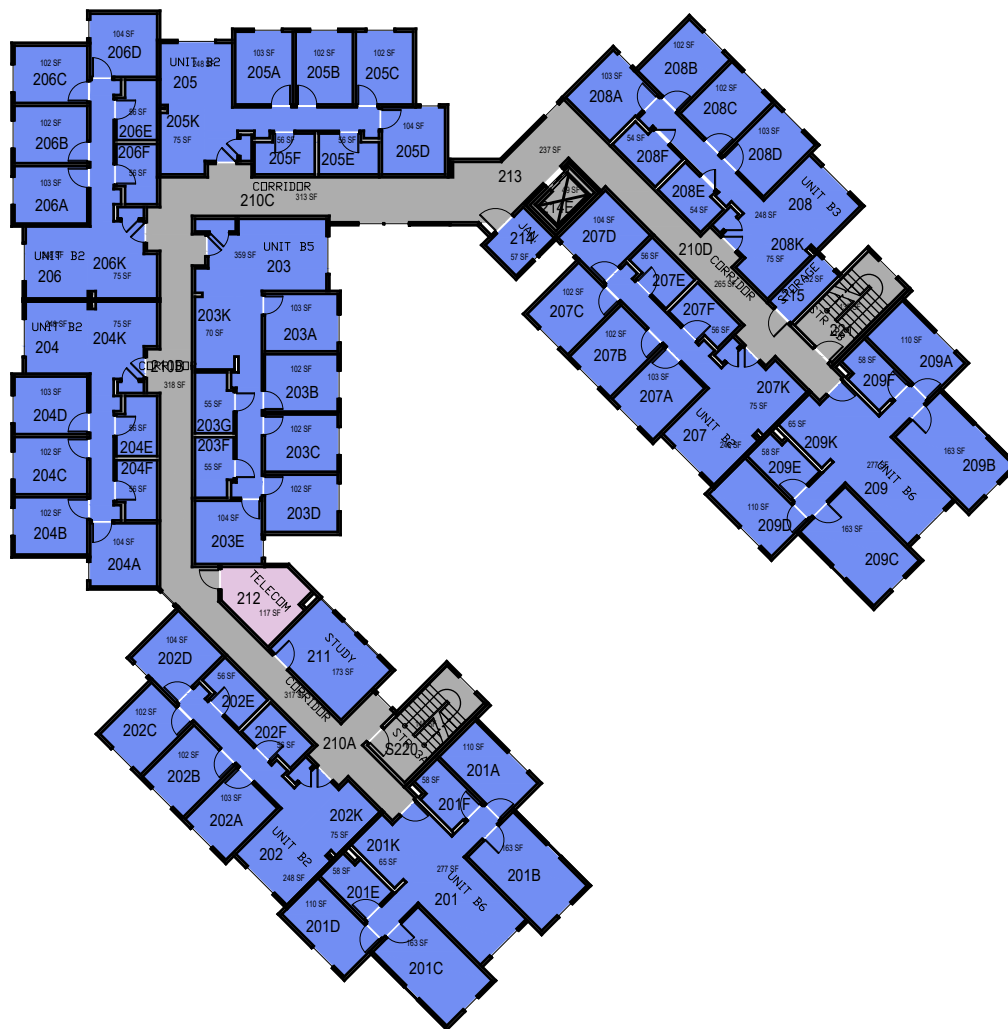

CAL POLY

Inyo

Poly Canyon Village

Floor 0

Space Data http://afd.calpoly.edu/facilities/spacefacility/space_data.asp

FACILITIES MANAGEMENT AND DEVELOPMENT

000 UNASSIGN	400 STUDY	800 HEALTH
100 CLASS	500 SPECIAL	900 RESIDENTIAL
200 LAB	600 GENERAL	
300 OFFICE	700 SUPPORT	

Room Use

October 2020

1"=30'

CAL POLY

Inyo

Floor 1
Space Data http://afd.calpoly.edu/facilities/spacefacility/space_data.asp

FACILITIES MANAGEMENT AND DEVELOPMENT

000 UNASSIGN	400 STUDY	800 HEALTH
100 CLASS	500 SPECIAL	900 RESIDENTIAL
200 LAB	600 GENERAL	
300 OFFICE	700 SUPPORT	

October 2020

1"=30'

Room Use

CAL POLY

Inyo

Floor 2
Space Data http://afd.calpoly.edu/facilities/spacefacility/space_data.asp

FACILITIES MANAGEMENT AND DEVELOPMENT

000 UNASSIGN	400 STUDY	800 HEALTH
100 CLASS	500 SPECIAL	900 RESIDENTIAL
200 LAB	600 GENERAL	
300 OFFICE	700 SUPPORT	