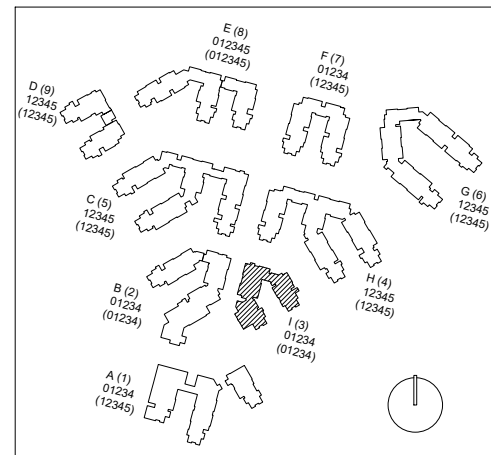

CAL POLY

Inyo

Poly Canyon Village

Floor 0

Space Data http://afd.calpoly.edu/facilities/spacefacility/space_data.asp

FACILITIES MANAGEMENT AND DEVELOPMENT

000 UNASSIGN	400 STUDY	800 HEALTH
100 CLASS	500 SPECIAL	900 RESIDENTIAL
200 LAB	600 GENERAL	
300 OFFICE	700 SUPPORT	

Room Use

October 2020

1"=30'

CAL POLY

Inyo

Floor 1
Space Data http://afd.calpoly.edu/facilities/spacefacility/space_data.asp

FACILITIES MANAGEMENT AND DEVELOPMENT

000 UNASSIGN	400 STUDY	800 HEALTH
100 CLASS	500 SPECIAL	900 RESIDENTIAL
200 LAB	600 GENERAL	
300 OFFICE	700 SUPPORT	