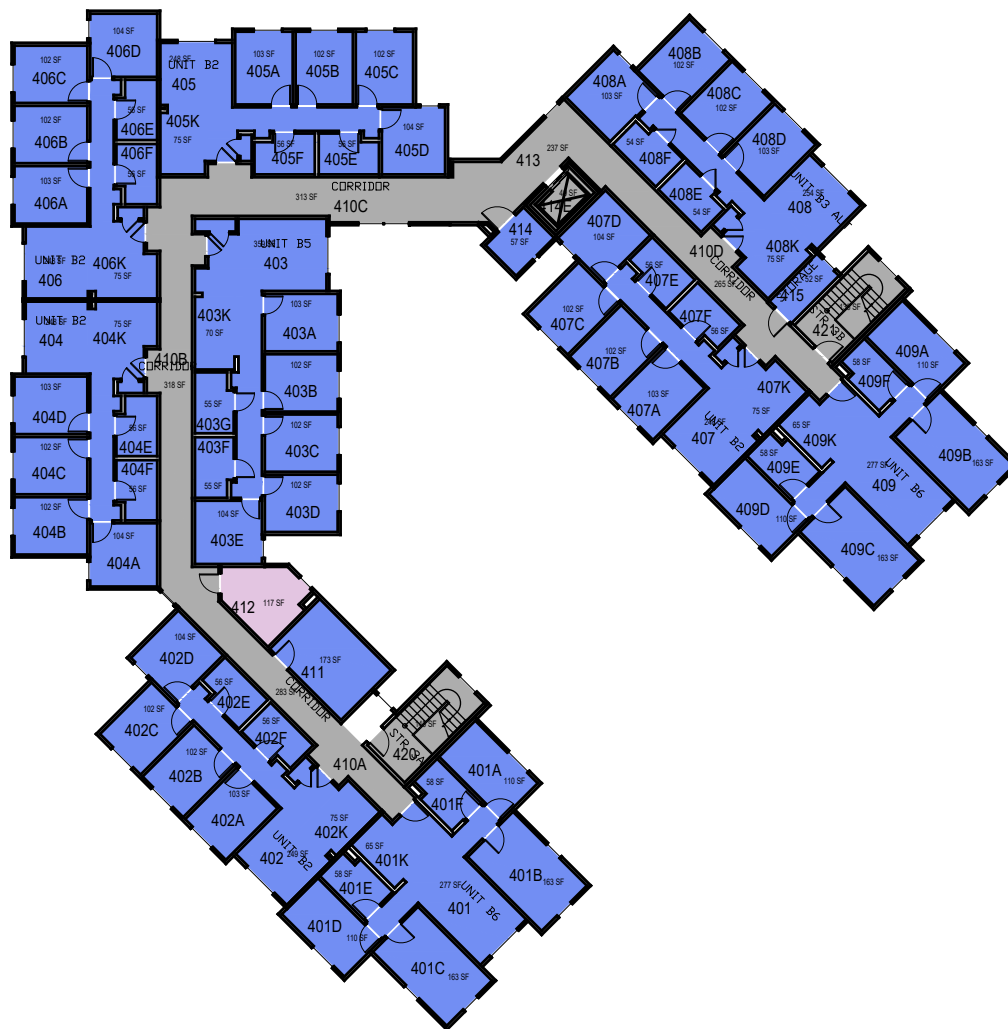

March 2022

1"=30'

Room Use

Inyo

Floor 2

FACILITIES MANAGEMENT AND DEVELOPMENT

Space Data http://afd.calpoly.edu/facilities/spacefacility/space_data.asp

000 UNASSIGN	400 STUDY	800 HEALTH
100 CLASS	500 SPECIAL	900 RESIDENTIAL
200 LAB	600 GENERAL	
300 OFFICE	700 SUPPORT	

March 2022

1"=30'

Room Use

Inyo

Floor 3

FACILITIES MANAGEMENT AND DEVELOPMENT

Space Data http://afd.calpoly.edu/facilities/spacefacility/space_data.asp

000 UNASSIGN	400 STUDY	800 HEALTH
100 CLASS	500 SPECIAL	900 RESIDENTIAL
200 LAB	600 GENERAL	
300 OFFICE	700 SUPPORT	

March 2022

1"=30'

Room Use

Inyo

Floor 4

FACILITIES MANAGEMENT AND DEVELOPMENT

Space Data http://afd.calpoly.edu/facilities/spacefacility/space_data.asp

000 UNASSIGN	400 STUDY	800 HEALTH
100 CLASS	500 SPECIAL	900 RESIDENTIAL
200 LAB	600 GENERAL	
300 OFFICE	700 SUPPORT	

March 2022

1"=30'

Room Use