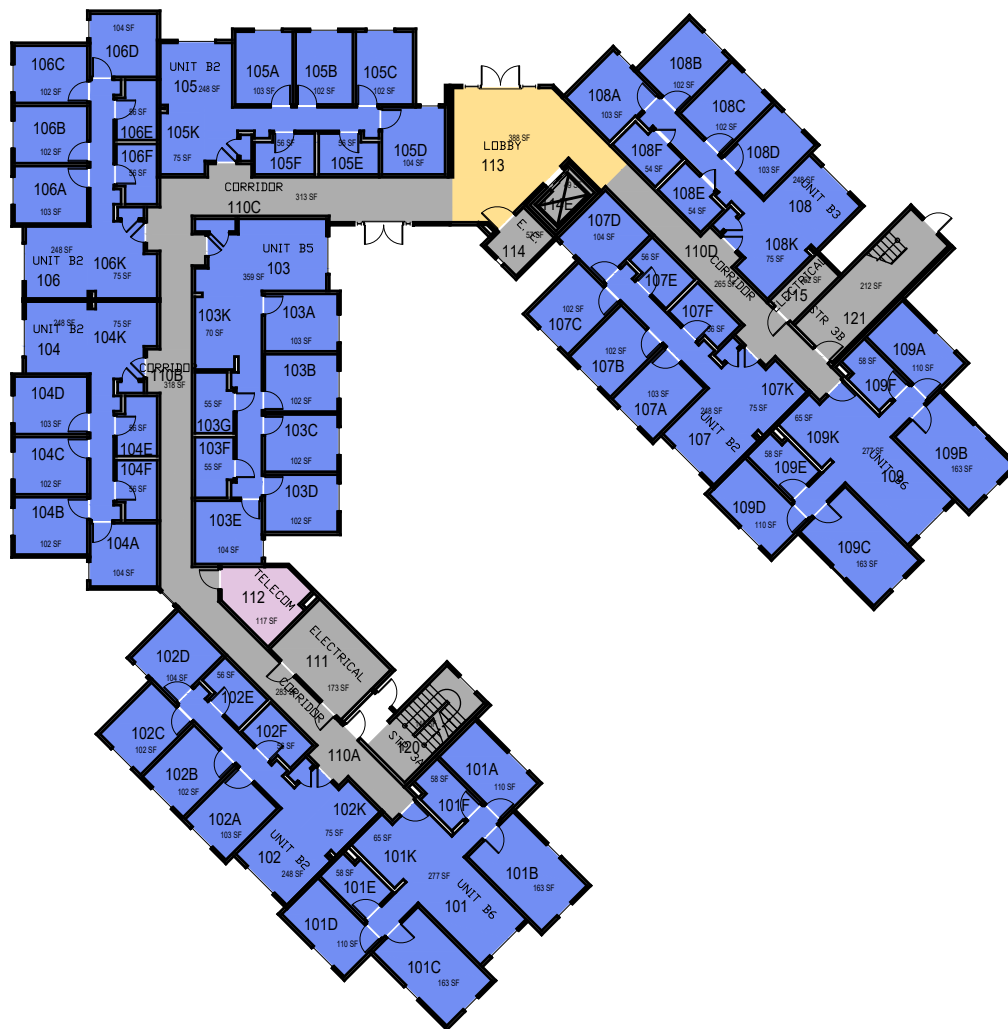

CAL POLY

Inyo

Poly Canyon Village

Floor 0

Space Data http://afd.calpoly.edu/facilities/spacefacility/space_data.asp

FACILITIES MANAGEMENT AND DEVELOPMENT

000 UNASSIGN	400 STUDY	800 HEALTH
100 CLASS	500 SPECIAL	900 RESIDENTIAL
200 LAB	600 GENERAL	
300 OFFICE	700 SUPPORT	

Room Use

October 2020

1"=30'

CAL POLY

Inyo

Floor 1
Space Data http://afd.calpoly.edu/facilities/spacefacility/space_data.asp

FACILITIES MANAGEMENT AND DEVELOPMENT

000 UNASSIGN	400 STUDY	800 HEALTH
100 CLASS	500 SPECIAL	900 RESIDENTIAL
200 LAB	600 GENERAL	
300 OFFICE	700 SUPPORT	

October 2020

1"=30'

Room Use

CAL POLY

Inyo

Floor 2
Space Data http://afd.calpoly.edu/facilities/spacefacility/space_data.asp

FACILITIES MANAGEMENT AND DEVELOPMENT

000 UNASSIGN	400 STUDY	800 HEALTH
100 CLASS	500 SPECIAL	900 RESIDENTIAL
200 LAB	600 GENERAL	
300 OFFICE	700 SUPPORT	