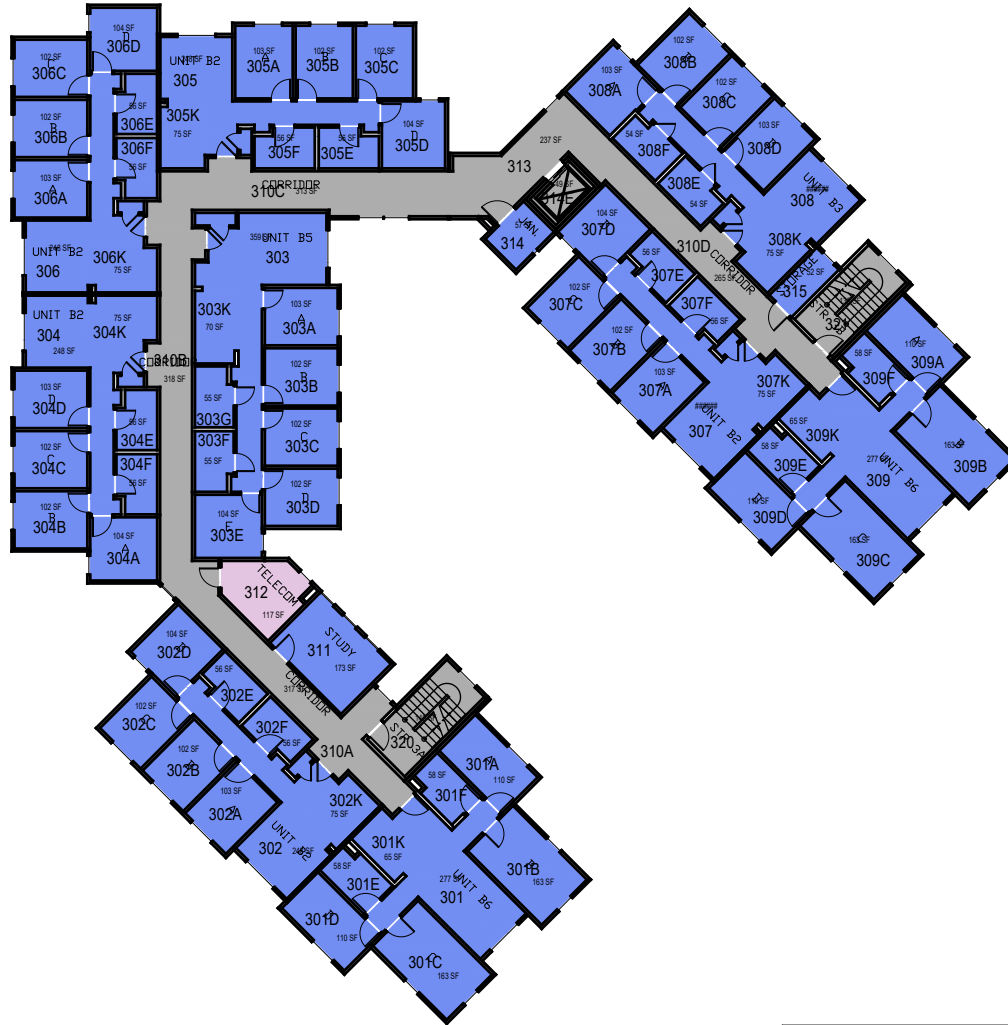

Room Use

March 2022

1"=30'

Inyo

Floor 1

FACILITIES MANAGEMENT AND DEVELOPMENT

Space Data http://afd.calpoly.edu/facilities/spacefacility/space_data.asp

000 UNASSIGN	400 STUDY	800 HEALTH
100 CLASS	500 SPECIAL	900 RESIDENTIAL
200 LAB	600 GENERAL	
300 OFFICE	700 SUPPORT	

March 2022

1"=30'

Room Use

Inyo

Floor 2

FACILITIES MANAGEMENT AND DEVELOPMENT

Space Data http://afd.calpoly.edu/facilities/spacefacility/space_data.asp

000 UNASSIGN	400 STUDY	800 HEALTH
100 CLASS	500 SPECIAL	900 RESIDENTIAL
200 LAB	600 GENERAL	
300 OFFICE	700 SUPPORT	

March 2022

1"=30'

Room Use

Inyo

Floor 3

FACILITIES MANAGEMENT AND DEVELOPMENT

Space Data http://afd.calpoly.edu/facilities/spacefacility/space_data.asp

000 UNASSIGN	400 STUDY	800 HEALTH
100 CLASS	500 SPECIAL	900 RESIDENTIAL
200 LAB	600 GENERAL	
300 OFFICE	700 SUPPORT	

March 2022

1"=30'

Room Use