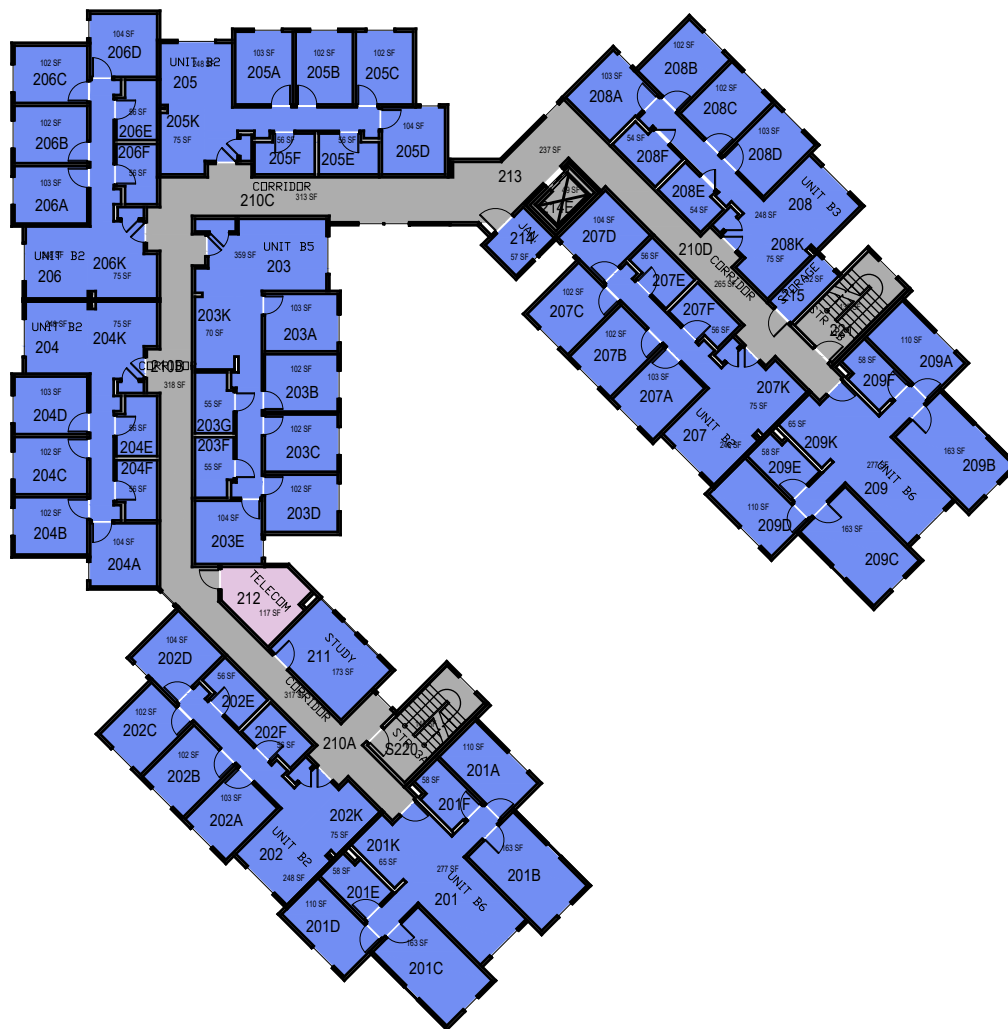

Inyo

Poly Canyon Village

Floor 0

FACILITIES MANAGEMENT AND DEVELOPMENT

Space Data http://afd.calpoly.edu/facilities/spacefacility/space_data.asp

000 UNASSIGN	400 STUDY	800 HEALTH
100 CLASS	500 SPECIAL	900 RESIDENTIAL
200 LAB	600 GENERAL	
300 OFFICE	700 SUPPORT	

Room Use

March 2022

1"=30'

Inyo

Floor 1

FACILITIES MANAGEMENT AND DEVELOPMENT

Space Data http://afd.calpoly.edu/facilities/spacefacility/space_data.asp

000 UNASSIGN	400 STUDY	800 HEALTH
100 CLASS	500 SPECIAL	900 RESIDENTIAL
200 LAB	600 GENERAL	
300 OFFICE	700 SUPPORT	

March 2022

1"=30'

Room Use

Inyo

Floor 2

FACILITIES MANAGEMENT AND DEVELOPMENT

Space Data http://afd.calpoly.edu/facilities/spacefacility/space_data.asp

000 UNASSIGN	400 STUDY	800 HEALTH
100 CLASS	500 SPECIAL	900 RESIDENTIAL
200 LAB	600 GENERAL	
300 OFFICE	700 SUPPORT	

March 2022

1"=30'

Room Use