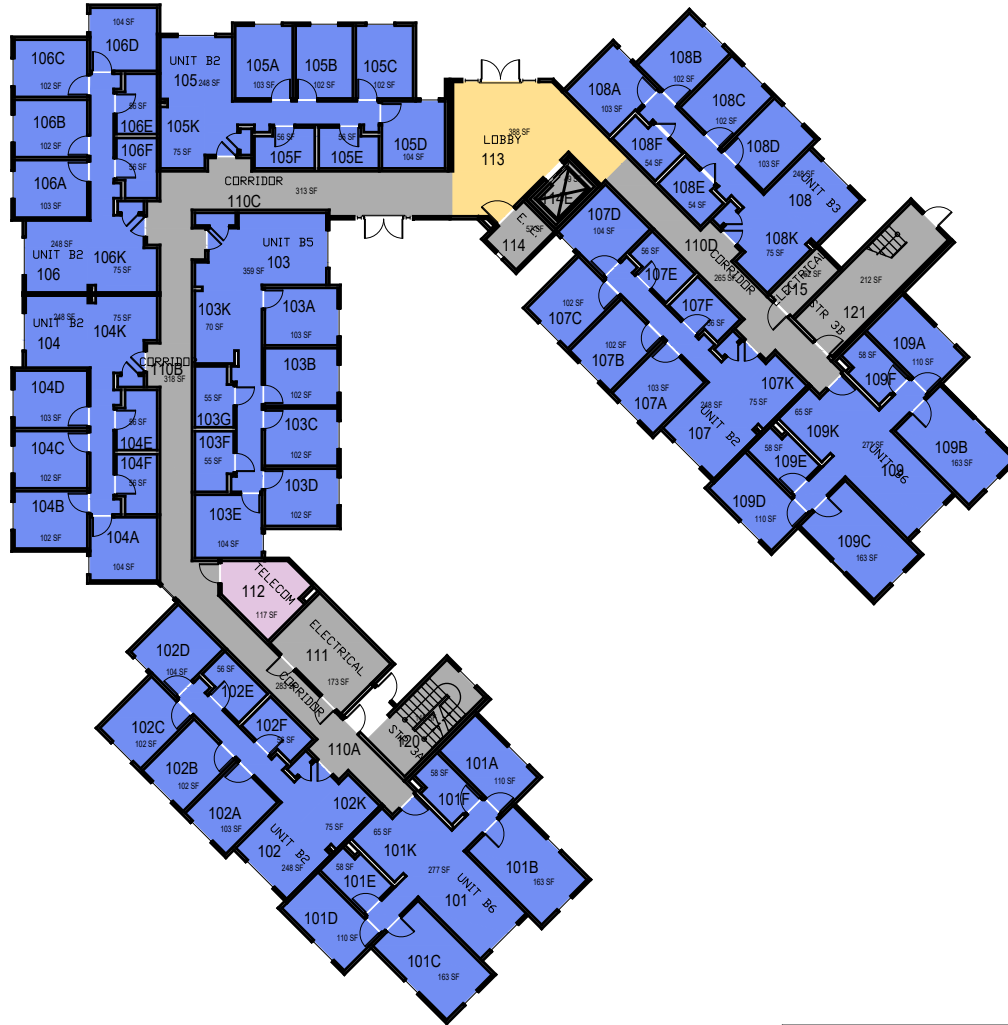

Inyo

Poly Canyon Village

Floor 0

FACILITIES MANAGEMENT AND DEVELOPMENT

Space Data http://afd.calpoly.edu/facilities/spacefacility/space_data.asp

000 UNASSIGN	400 STUDY	800 HEALTH
100 CLASS	500 SPECIAL	900 RESIDENTIAL
200 LAB	600 GENERAL	
300 OFFICE	700 SUPPORT	

Room Use

March 2022

1"=30'

Inyo

Floor 1

FACILITIES MANAGEMENT AND DEVELOPMENT

Space Data http://afd.calpoly.edu/facilities/spacefacility/space_data.asp

000 UNASSIGN	400 STUDY	800 HEALTH
100 CLASS	500 SPECIAL	900 RESIDENTIAL
200 LAB	600 GENERAL	
300 OFFICE	700 SUPPORT	

March 2022

1"=30'

Room Use

Inyo

Floor 2

FACILITIES MANAGEMENT AND DEVELOPMENT

Space Data http://afd.calpoly.edu/facilities/spacefacility/space_data.asp

000 UNASSIGN	400 STUDY	800 HEALTH
100 CLASS	500 SPECIAL	900 RESIDENTIAL
200 LAB	600 GENERAL	
300 OFFICE	700 SUPPORT	

March 2022

1"=30'

Room Use