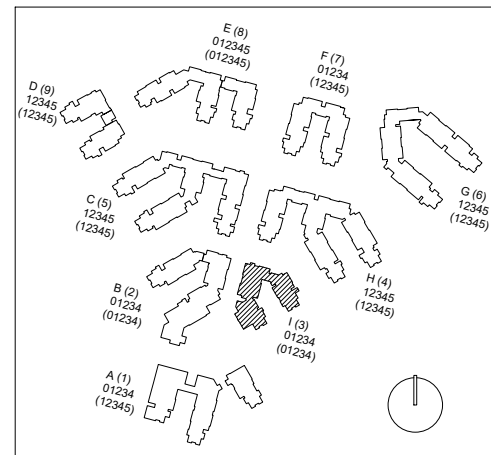

Room Use

October 2020

1"=30'

CAL POLY

Inyo

Floor 1
Space Data http://afd.calpoly.edu/facilities/spacefacility/space_data.asp

FACILITIES MANAGEMENT AND DEVELOPMENT

000 UNASSIGN	400 STUDY	800 HEALTH
100 CLASS	500 SPECIAL	900 RESIDENTIAL
200 LAB	600 GENERAL	
300 OFFICE	700 SUPPORT	

October 2020

1"=30'

Room Use

CAL POLY

Inyo

Floor 2
Space Data http://afd.calpoly.edu/facilities/spacefacility/space_data.asp

FACILITIES MANAGEMENT AND DEVELOPMENT

000 UNASSIGN	400 STUDY	800 HEALTH
100 CLASS	500 SPECIAL	900 RESIDENTIAL
200 LAB	600 GENERAL	
300 OFFICE	700 SUPPORT	