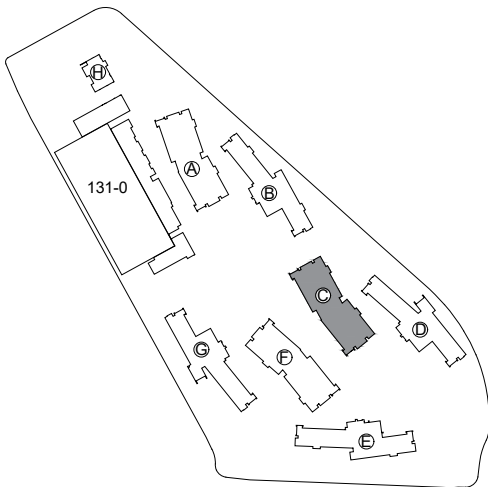

VICINITY MAP

CAL POLY

tifhini

Floor 2
Space Data http://afd.calpoly.edu/facilities/spacefacility/space_data.asp

FACILITIES MANAGEMENT AND DEVELOPMENT

000 UNASSIGN	400 STUDY	800 HEALTH
100 CLASS	500 SPECIAL	900 RESIDENTIAL
200 LAB	600 GENERAL	
300 OFFICE	700 SUPPORT	