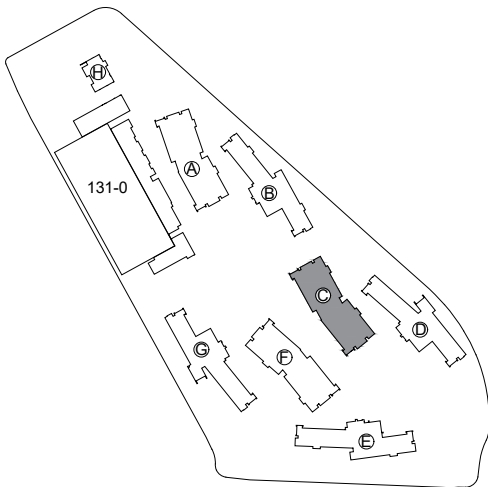

O:\Planroom\Database\building_Floor_Plans\Plan_Book\Building 172-C_tifhini.dwg AutoCAD PDF (High Quality Print).pc3 ANSI full bleed A (8.50 x 11.00 Inches) ctpfp.ctb

VICINITY MAP

CAL POLY

tifhini

Floor 1
Space Data http://afd.calpoly.edu/facilities/spacefacility/space_data.asp