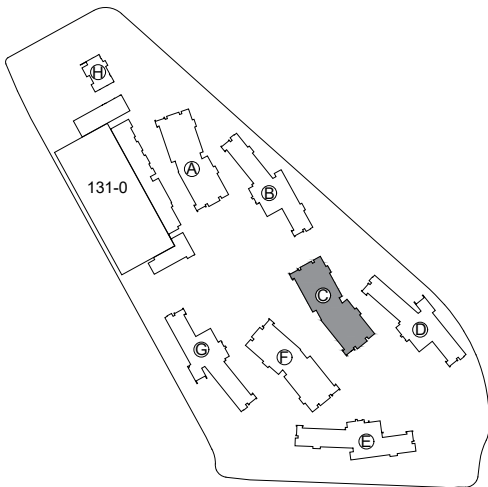

CAL POLY

tifhini

Floor 3
Space Data http://afd.calpoly.edu/facilities/spacefacility/space_data.asp

FACILITIES MANAGEMENT AND DEVELOPMENT

000 UNASSIGN	400 STUDY	800 HEALTH
100 CLASS	500 SPECIAL	900 RESIDENTIAL
200 LAB	600 GENERAL	
300 OFFICE	700 SUPPORT	

Room Use

October 2020

30' _1

O:\Planroom\Database\building_Floor_Plans\Plan_Book\Building 172-C_tifhini.dwg AutoCAD PDF (High Quality Print).pc3 ANSI full bleed A (8.50 x 11.00 Inches) ctpfp.ctb

VICINITY MAP