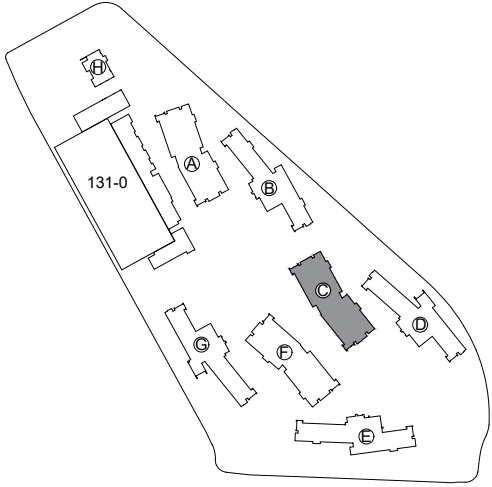

VICINITY MAP

CAL POLY

tifhini

Floor 2
Space Data http://afd.calpoly.edu/facilities/spacefacility/space_data.asp

FACILITIES MANAGEMENT AND DEVELOPMENT

000 UNASSIGN	400 STUDY	800 HEALTH
100 CLASS	500 SPECIAL	900 RESIDENTIAL
200 LAB	600 GENERAL	
300 OFFICE	700 SUPPORT	

Room Use

October 2020

30' _1

O:\Planroom\Database\building_Floor_Plans\Plan_Book\Building 172-C_tifhini.dwg AutoCAD PDF (High Quality Print).pc3 ANSI full bleed A (8.50 x 11.00 Inches) ctpfp.ctb

VICINITY MAP